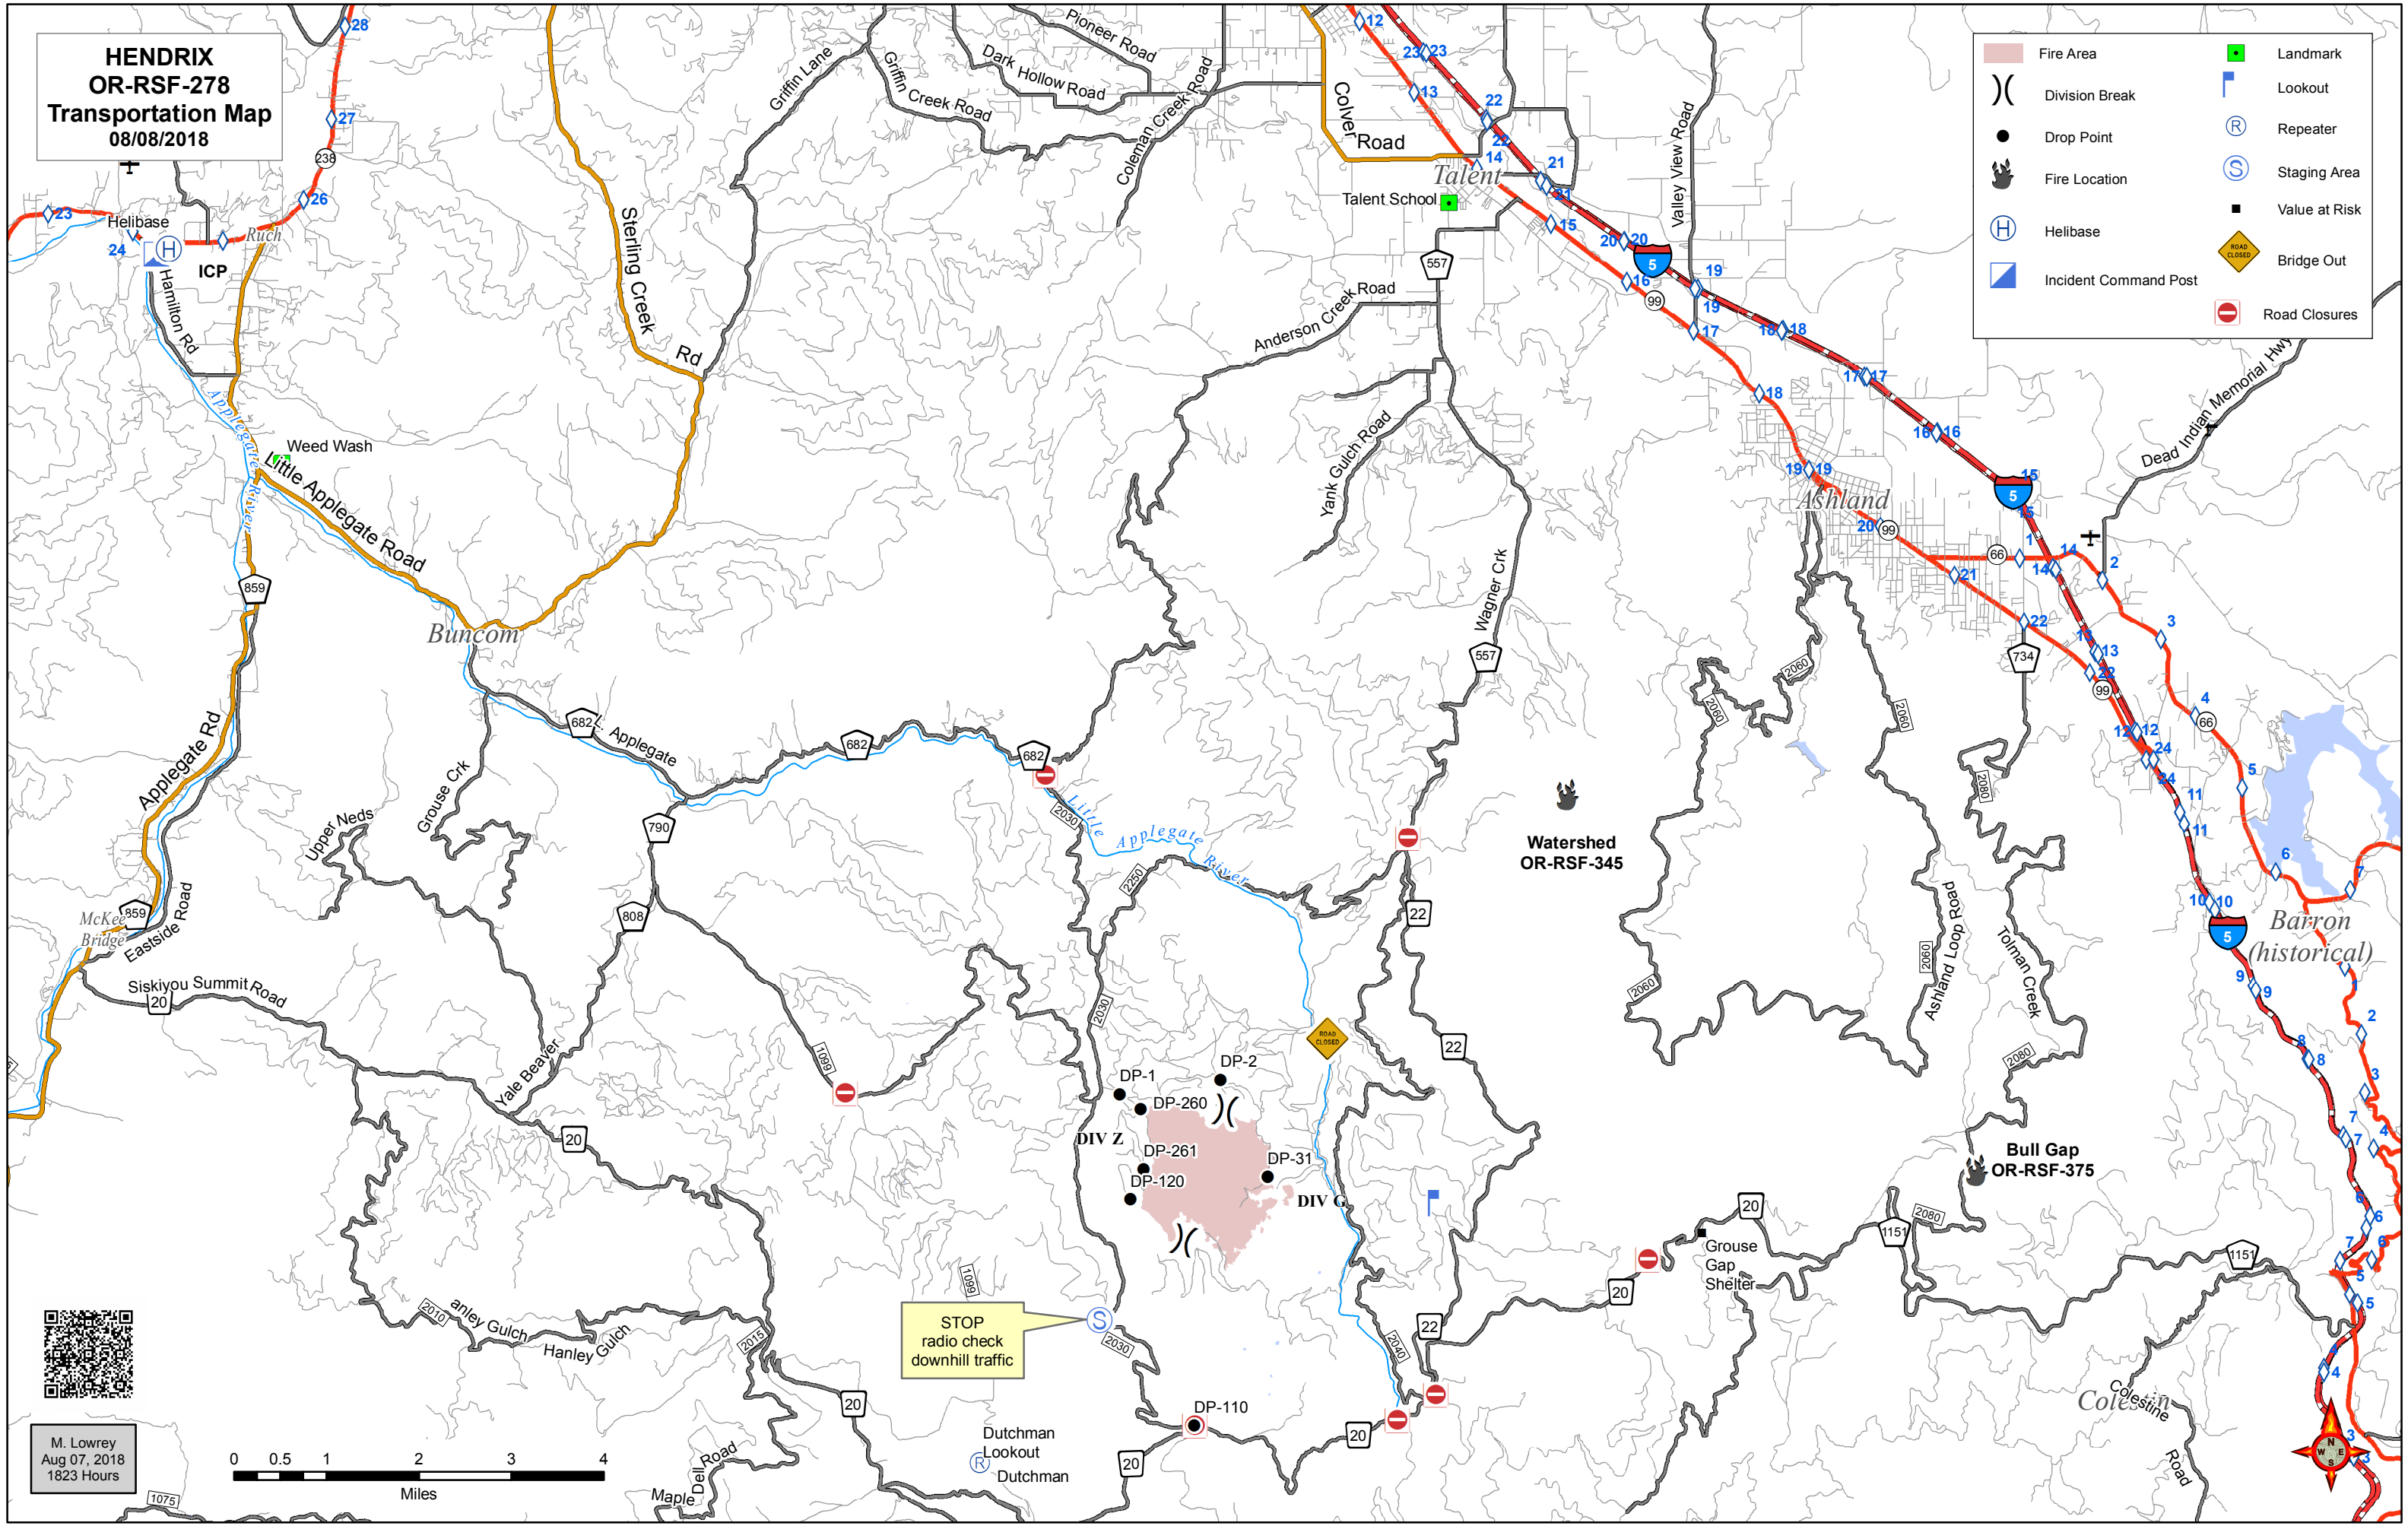

**HENDRIX
OR-RSF-278
Transportation Map
08/08/2018**

	Fire Area		Landmark
	Division Break		Lookout
	Drop Point		Repeater
	Fire Location		Staging Area
	Helibase		Value at Risk
	Incident Command Post		Bridge Out
			Road Closures

M. Lowrey
Aug 07, 2018
1823 Hours

STOP
radio check
downhill traffic