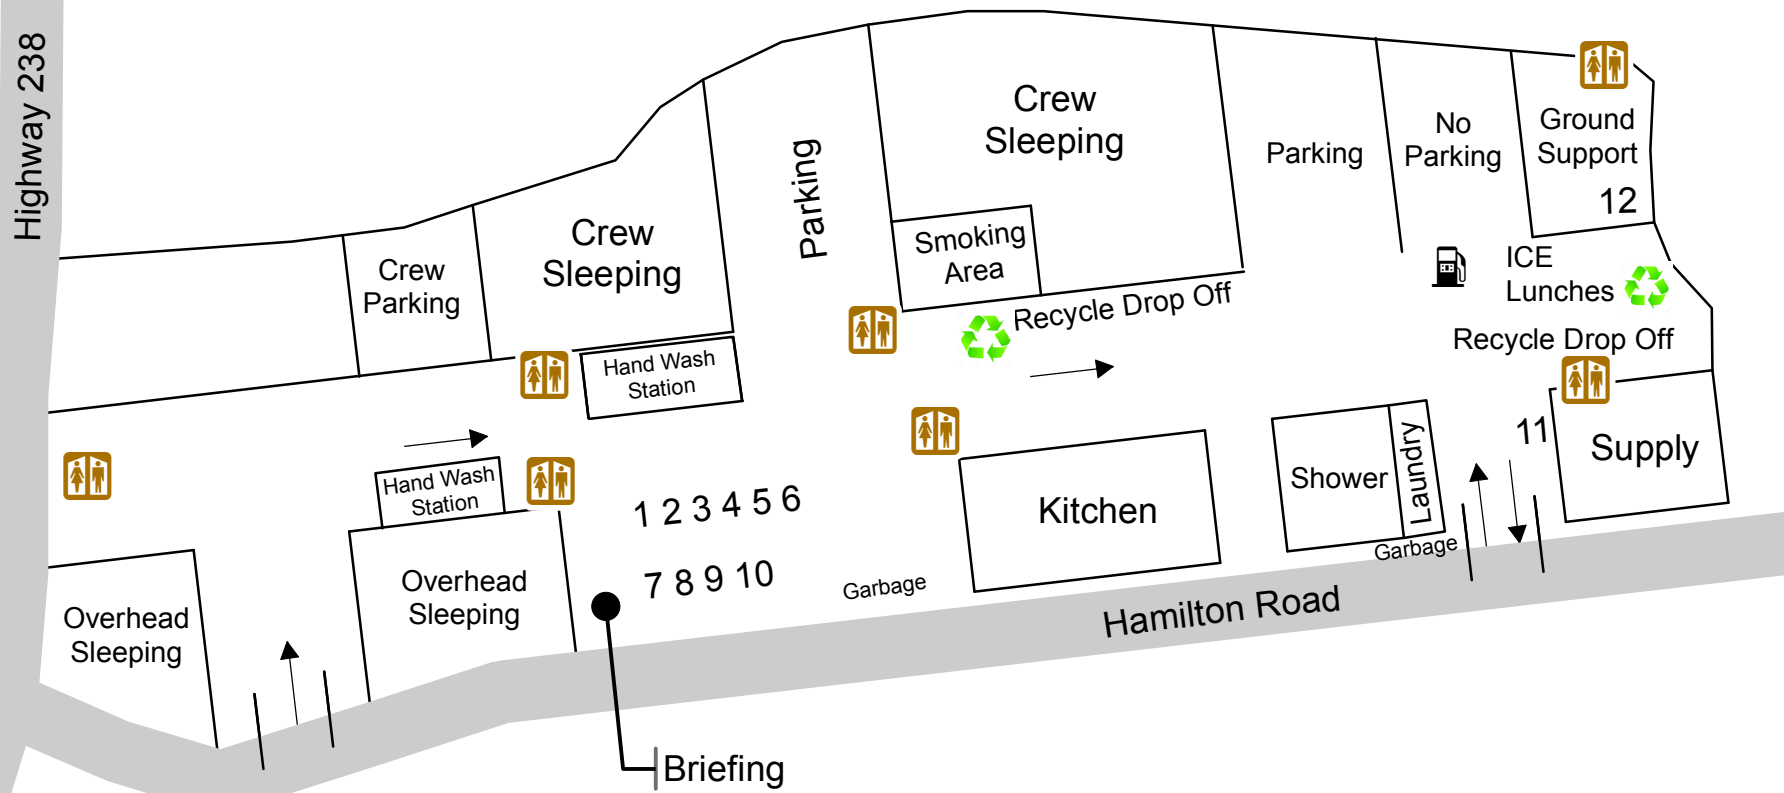

**HENDRIX
Camp Map**
8801 Hwy 238
Jacksonville, OR
08/09/2018 Day Shift

Helibase

Highway 238

- | | |
|------------------------|---------------------------|
| 1 - Logs / Ordering | 7 - Safety / Ops |
| 2 - Communications | 8 - HR |
| 3 - Medical | 9 - Planning Meeting Room |
| 4 - Finance / Check-in | 10 - Plans |
| 5 - Information | 11 - Security / Supply |
| 6 - | 12 - Ground Support |

M. Lowrey
08 08 18
1844 Hours