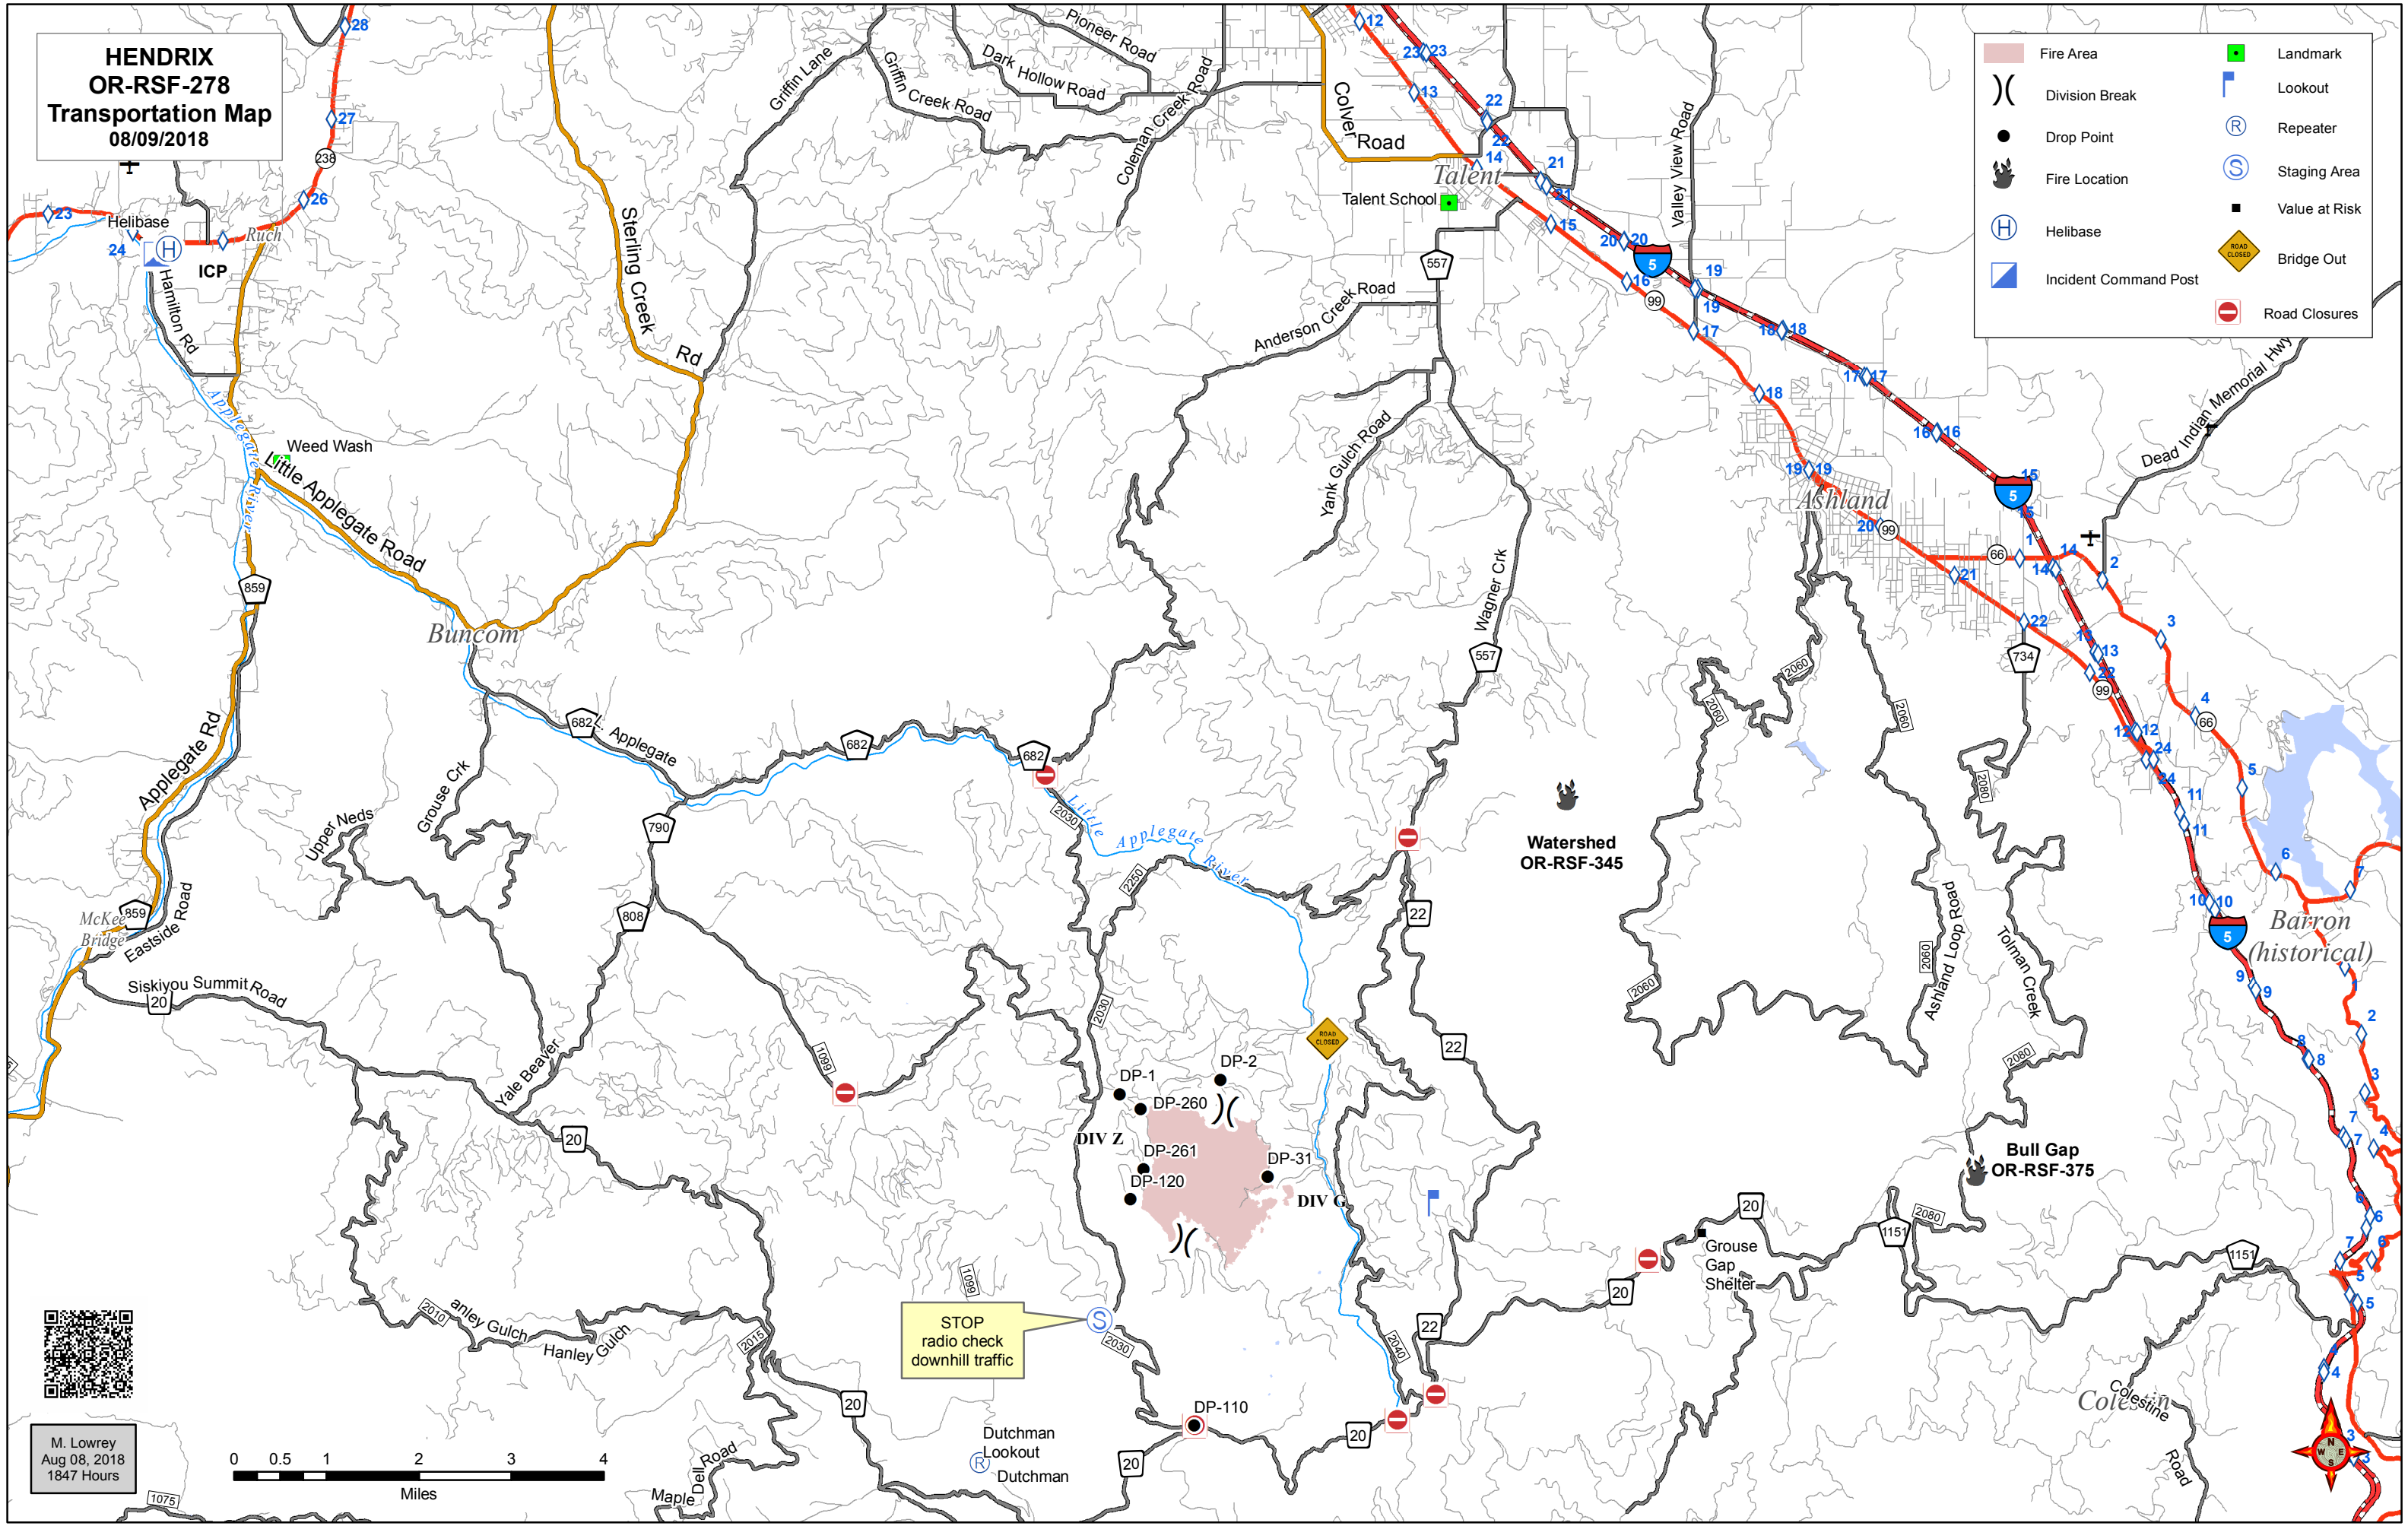

**HENDRIX  
OR-RSF-278  
Transportation Map  
08/09/2018**

	Fire Area		Landmark
	Division Break		Lookout
	Drop Point		Repeater
	Fire Location		Staging Area
	Helibase		Value at Risk
	Incident Command Post		Bridge Out
	Road Closures		Road Closures

M. Lowrey  
Aug 08, 2018  
1847 Hours