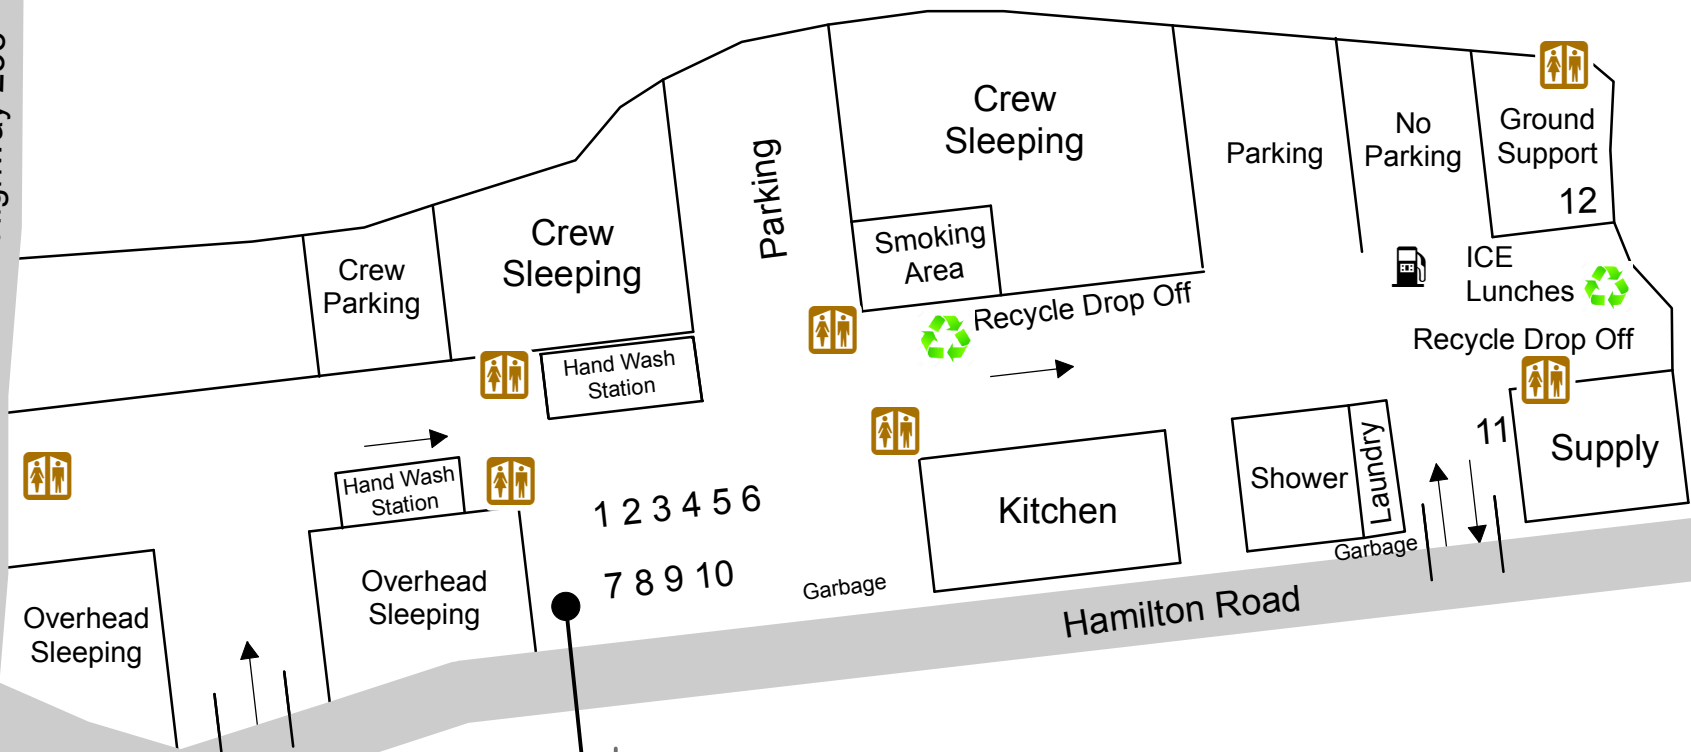

**HENDRIX
Camp Map**
8801 Hwy 238
Jacksonville, OR
08/10/2018 Day Shift

Helibase

Highway 238

- | | |
|------------------------|---------------------------|
| 1 - Logs / Ordering | 7 - Safety / Ops |
| 2 - Communications | 8 - HR |
| 3 - Medical | 9 - Planning Meeting Room |
| 4 - Finance / Check-in | 10 - Plans |
| 5 - Information | 11 - Security / Supply |
| 6 - | 12 - Ground Support |

M. Lowrey
08 09 18
1828 Hours