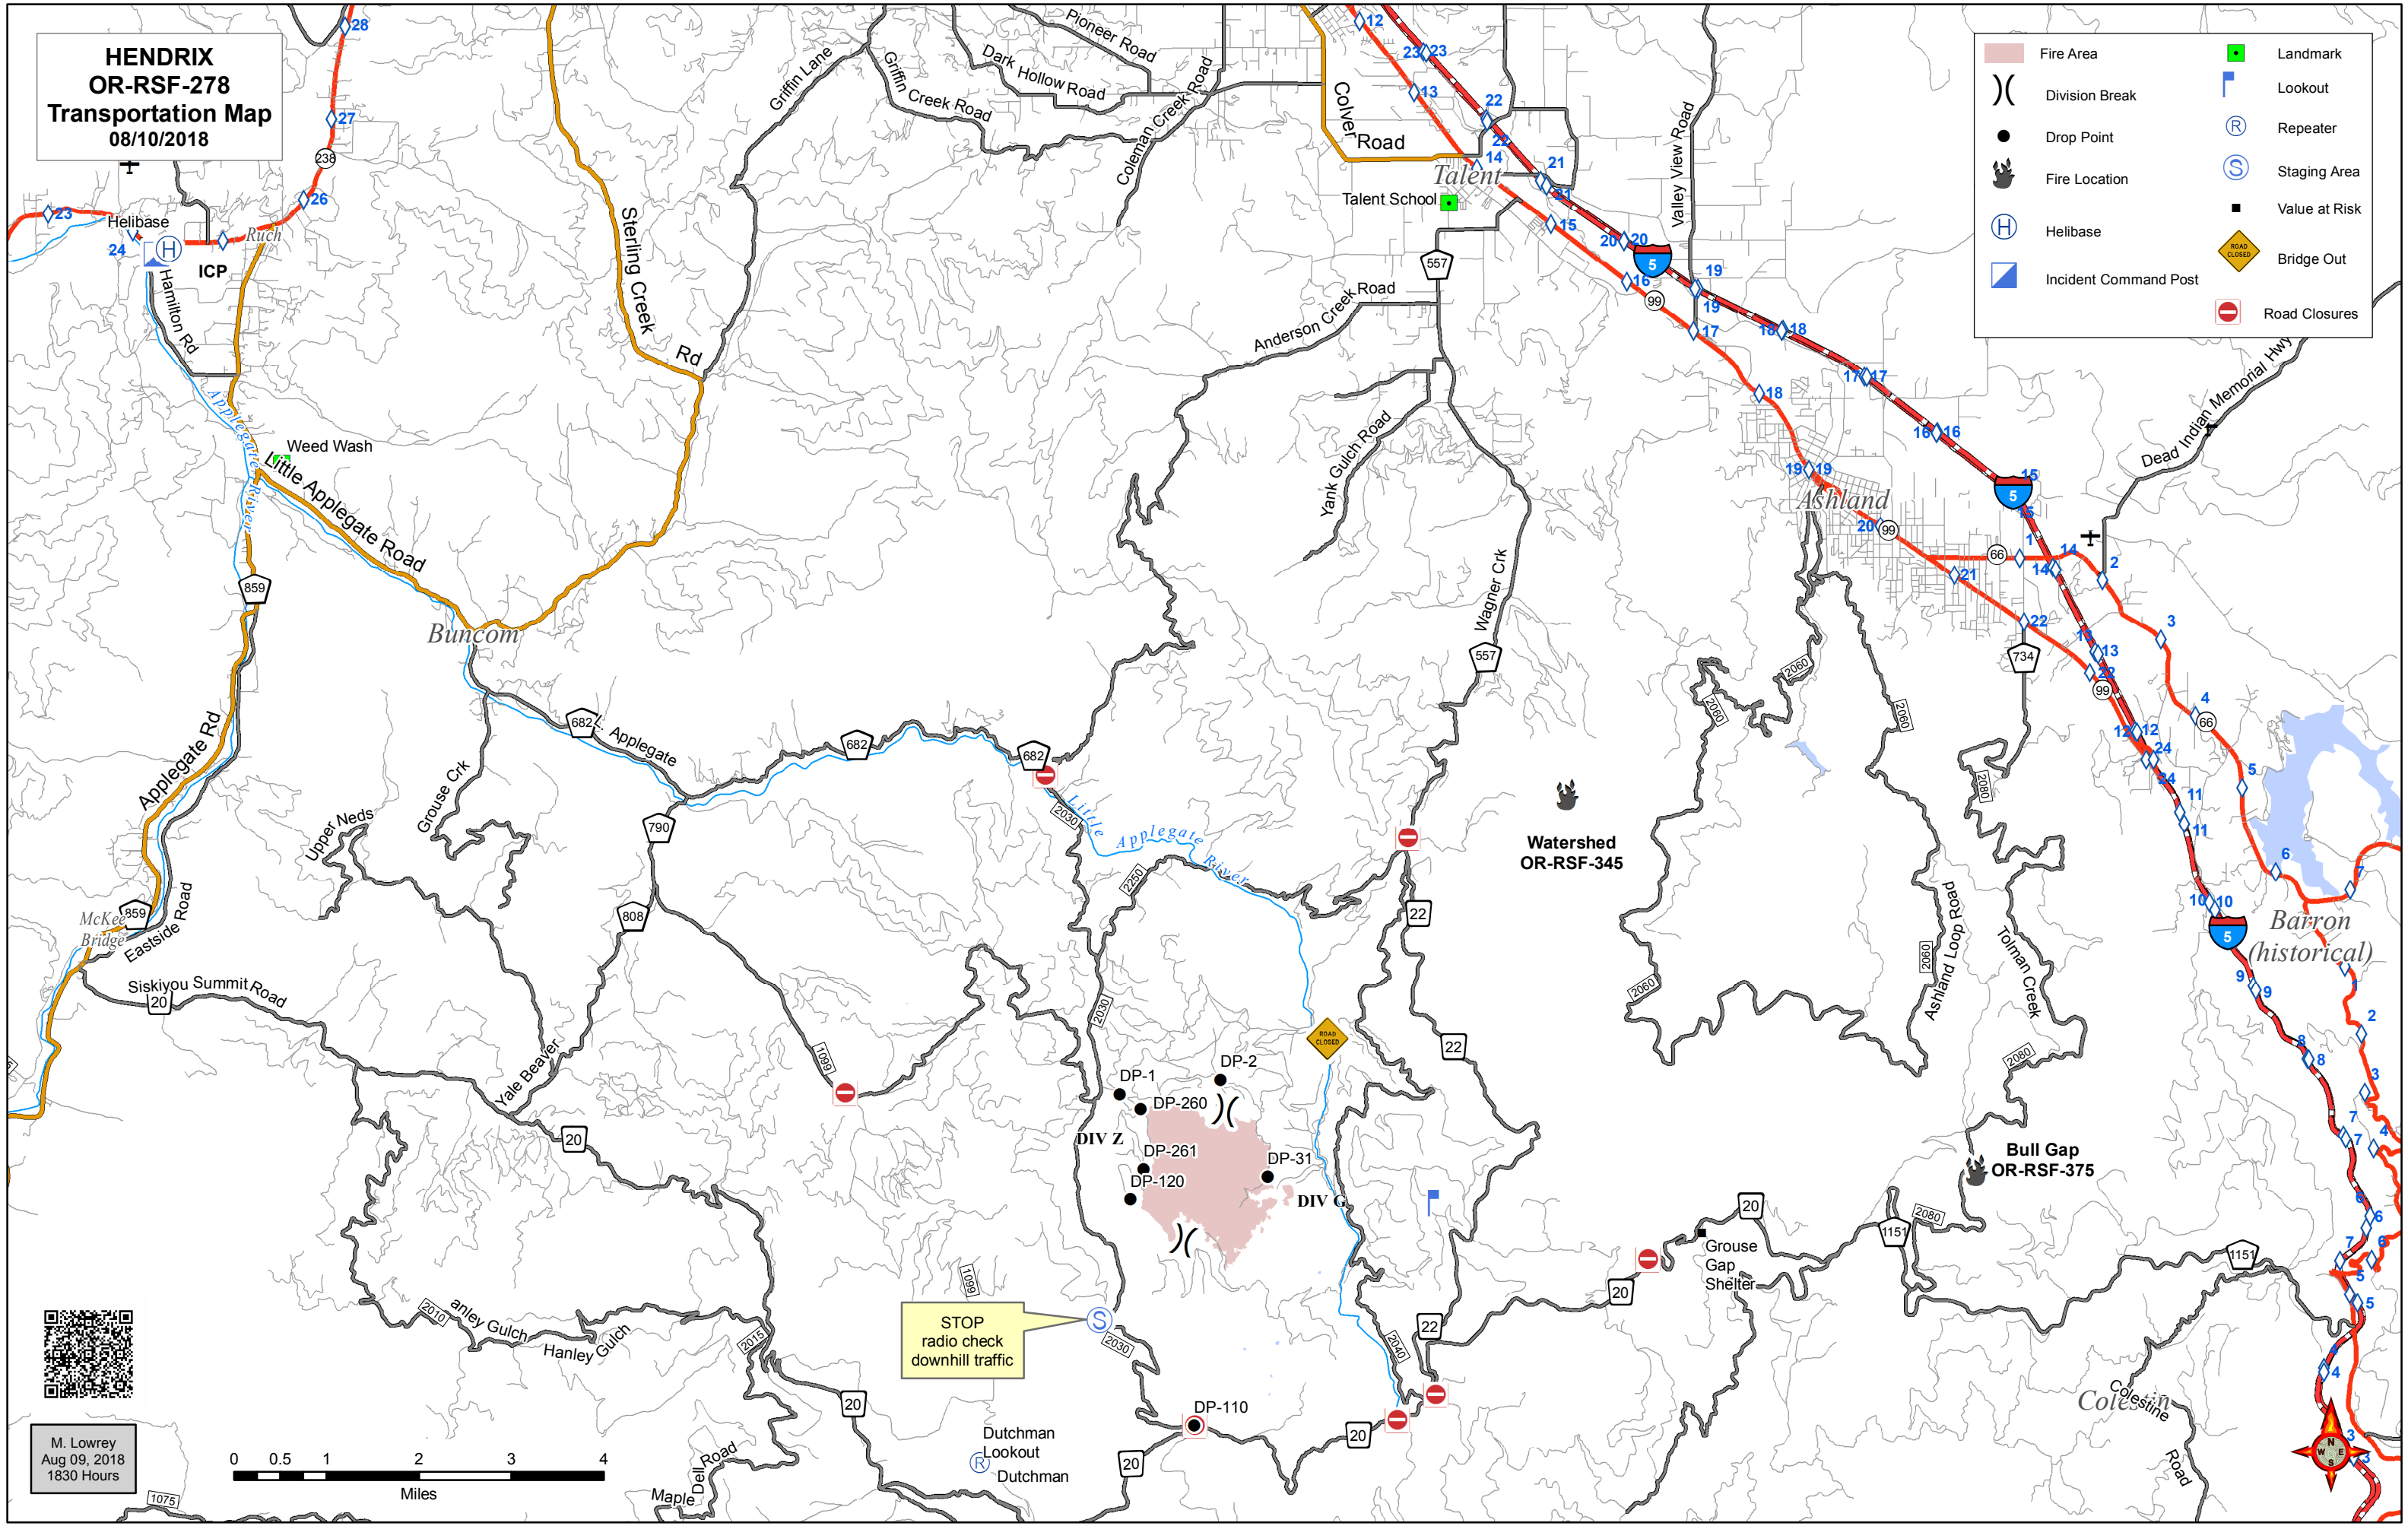

**HENDRIX
OR-RSF-278
Transportation Map
08/10/2018**

	Fire Area		Landmark
	Division Break		Lookout
	Drop Point		Repeater
	Fire Location		Staging Area
	Helibase		Value at Risk
	Incident Command Post		Bridge Out
			Road Closures

M. Lowrey
Aug 09, 2018
1830 Hours

STOP
radio check
downhill traffic