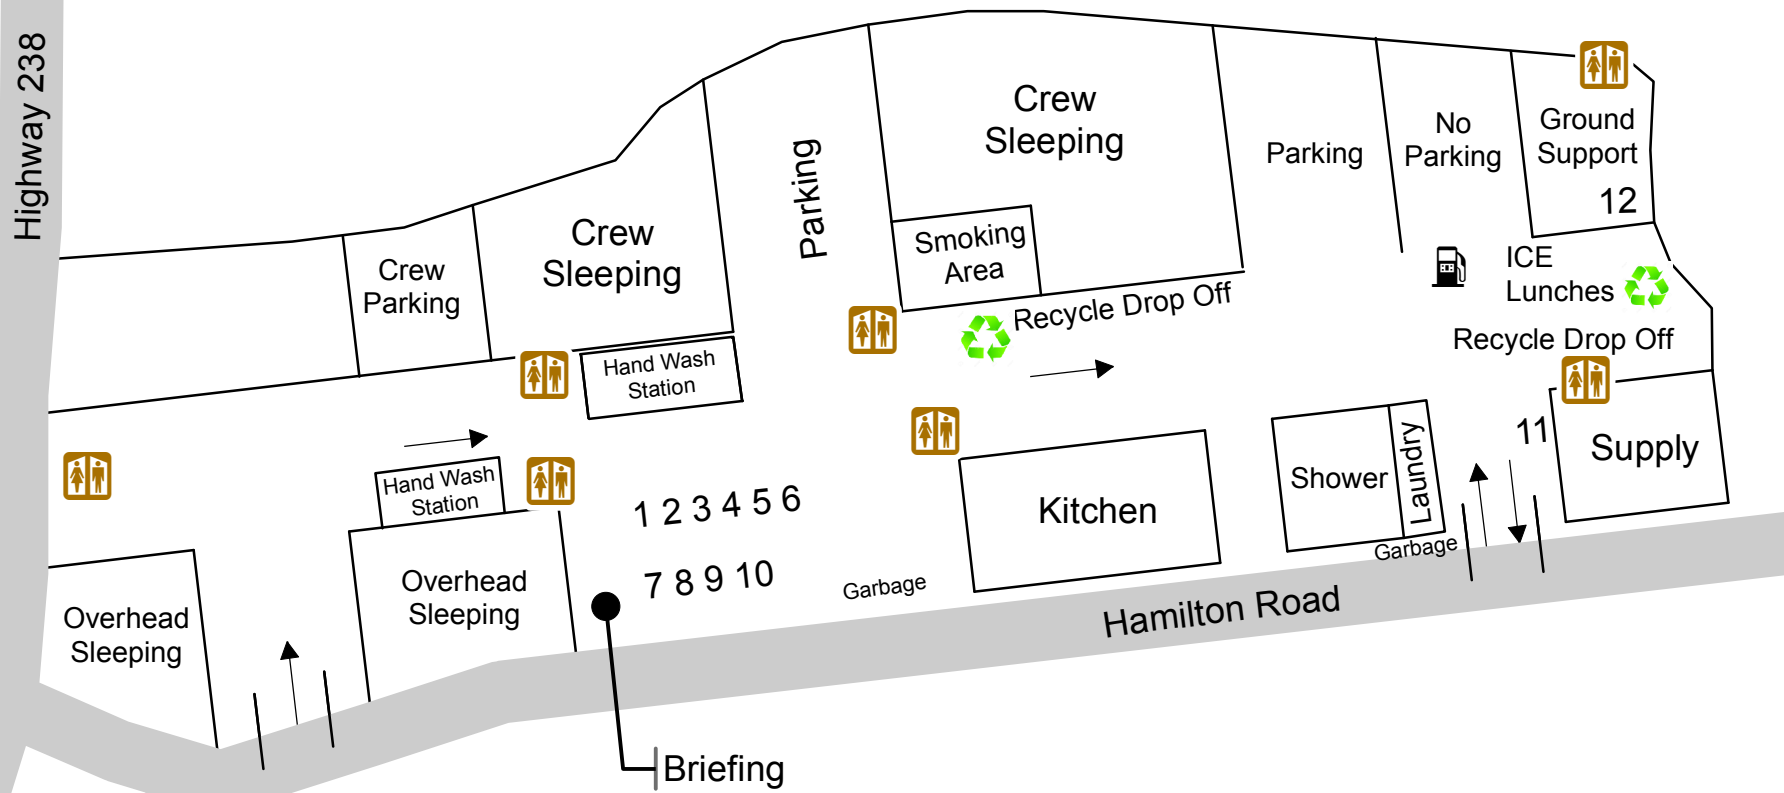

**HENDRIX
Camp Map**
8801 Hwy 238
Jacksonville, OR
08/11/2018 Day Shift

Helibase

Highway 238

- | | |
|------------------------|---------------------------|
| 1 - Logs / Ordering | 7 - Safety / Ops |
| 2 - Communications | 8 - HR |
| 3 - Medical | 9 - Planning Meeting Room |
| 4 - Finance / Check-in | 10 - Plans |
| 5 - Information | 11 - Security / Supply |
| 6 - | 12 - Ground Support |