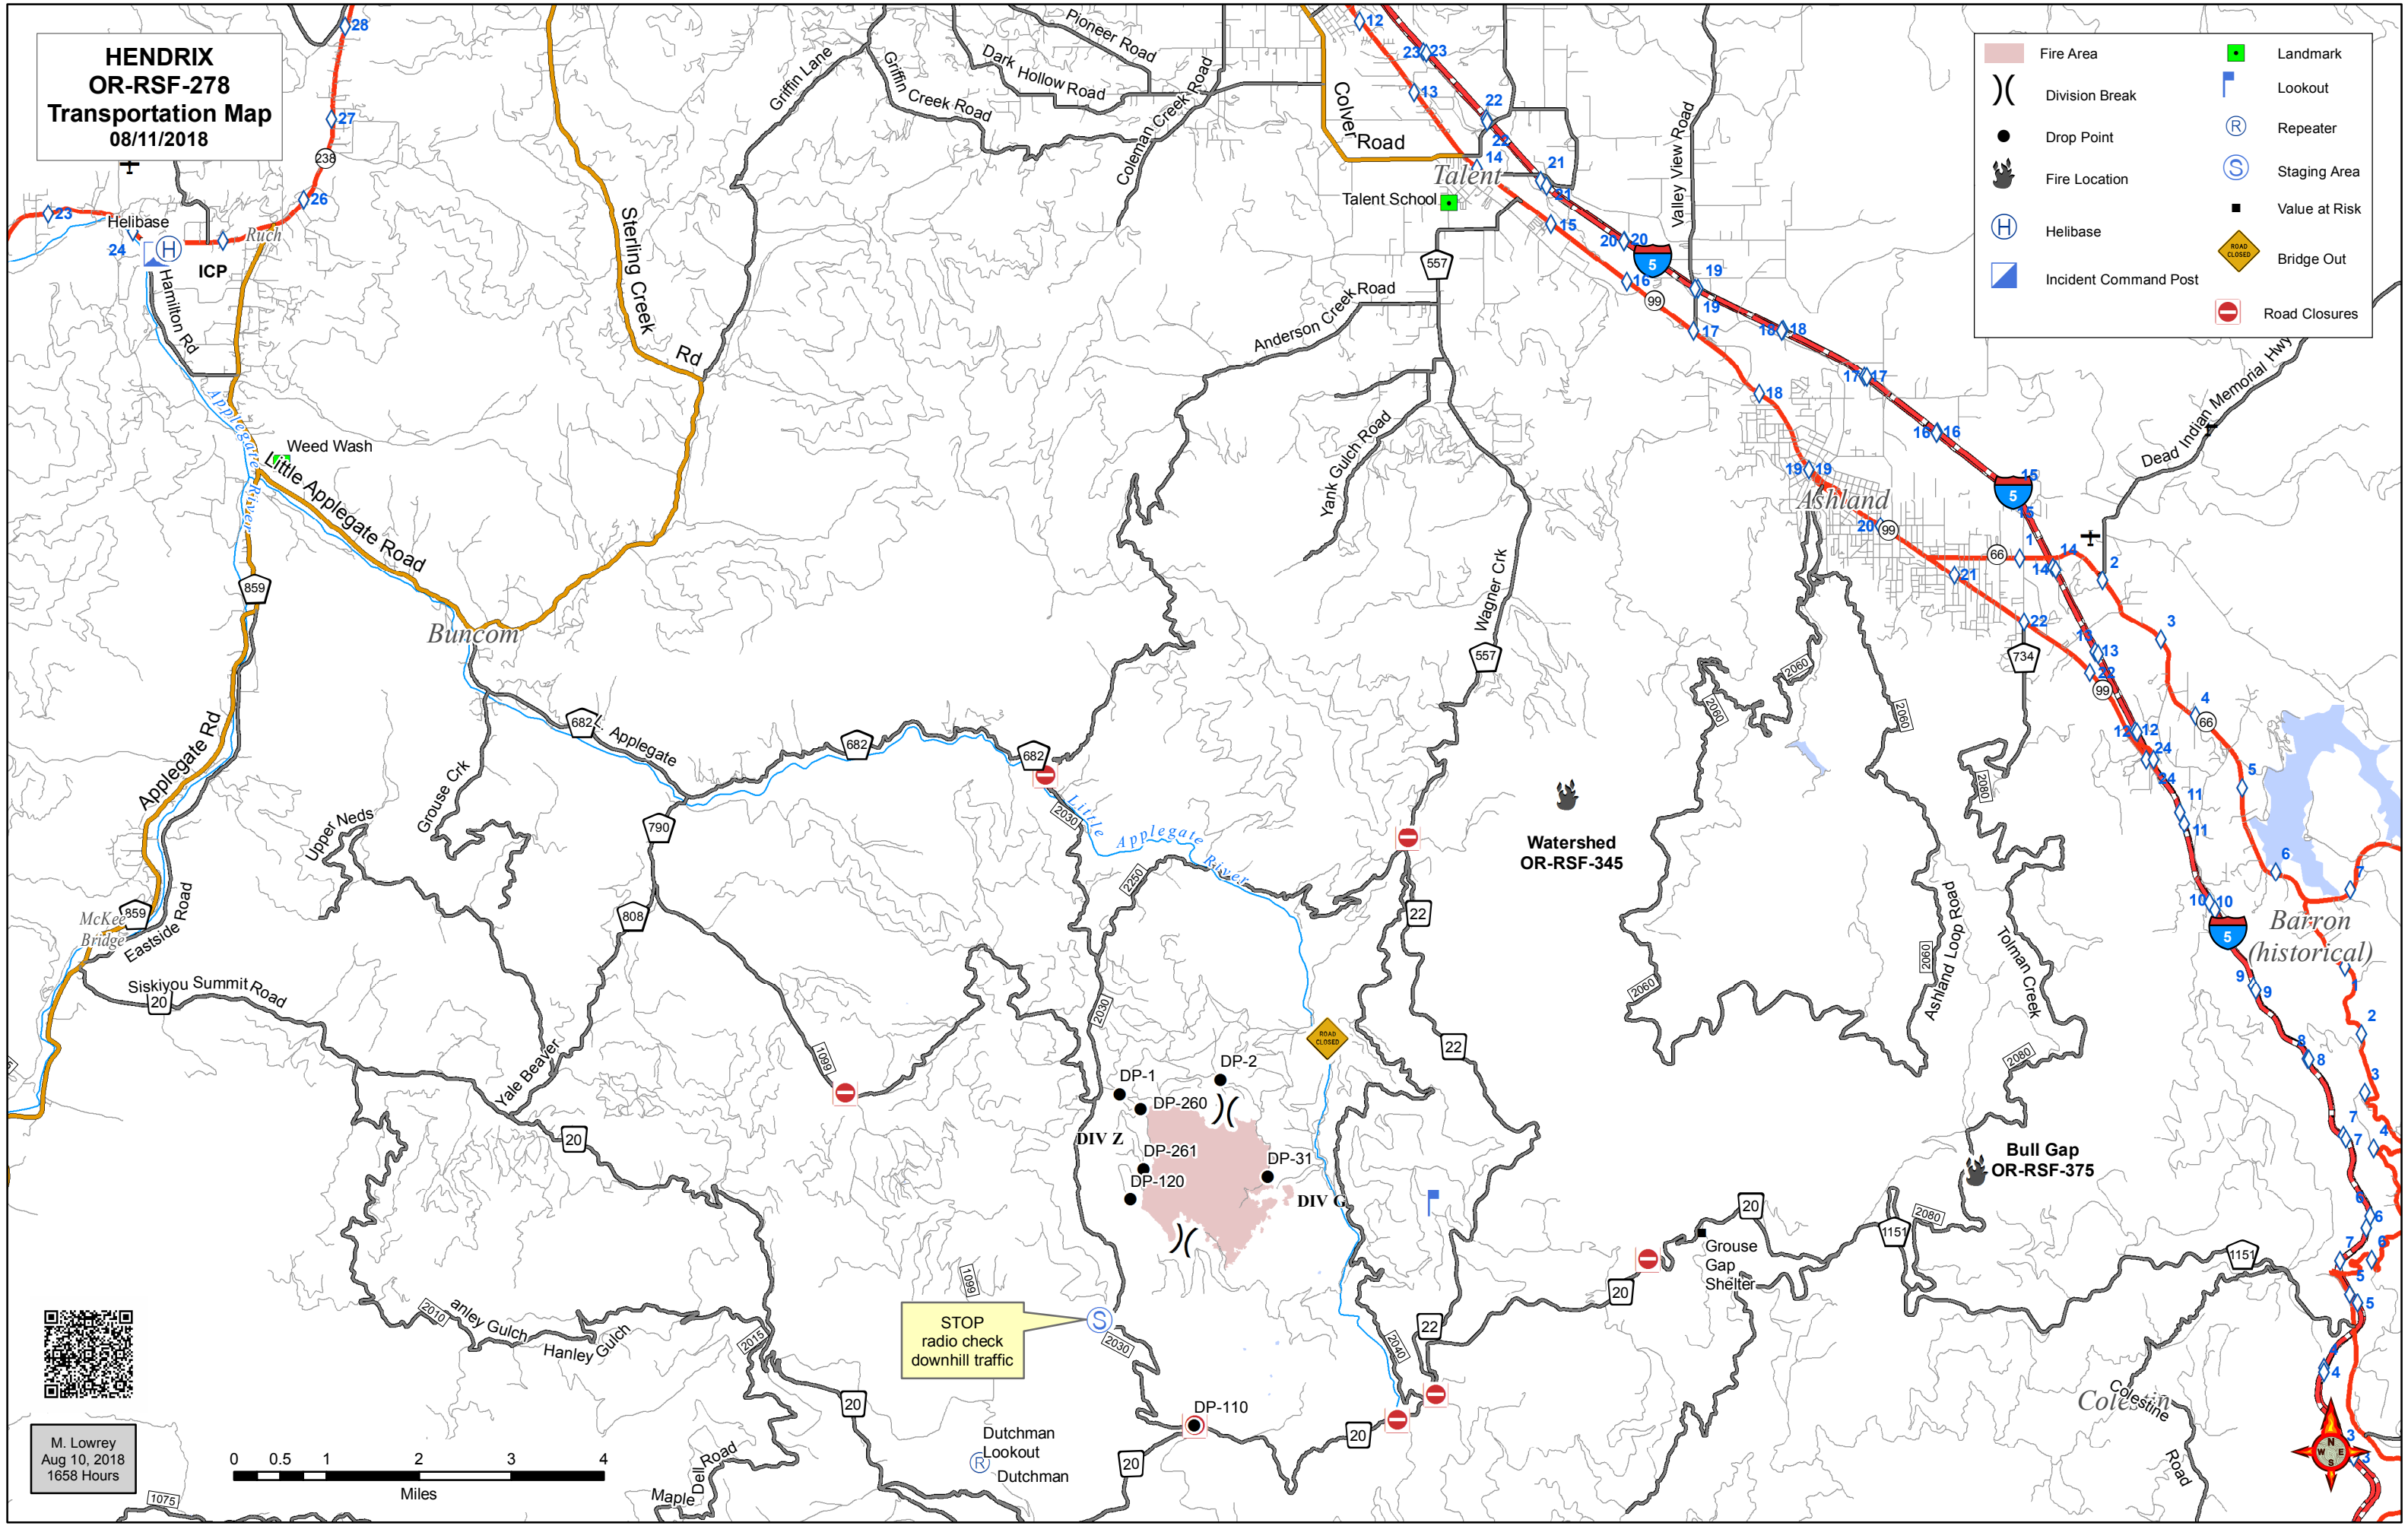

**HENDRIX
OR-RSF-278
Transportation Map
08/11/2018**

	Fire Area		Landmark
	Division Break		Lookout
	Drop Point		Repeater
	Fire Location		Staging Area
	Helibase		Value at Risk
	Incident Command Post		Bridge Out
			Road Closures

M. Lowrey
Aug 10, 2018
1658 Hours

STOP
radio check
downhill traffic