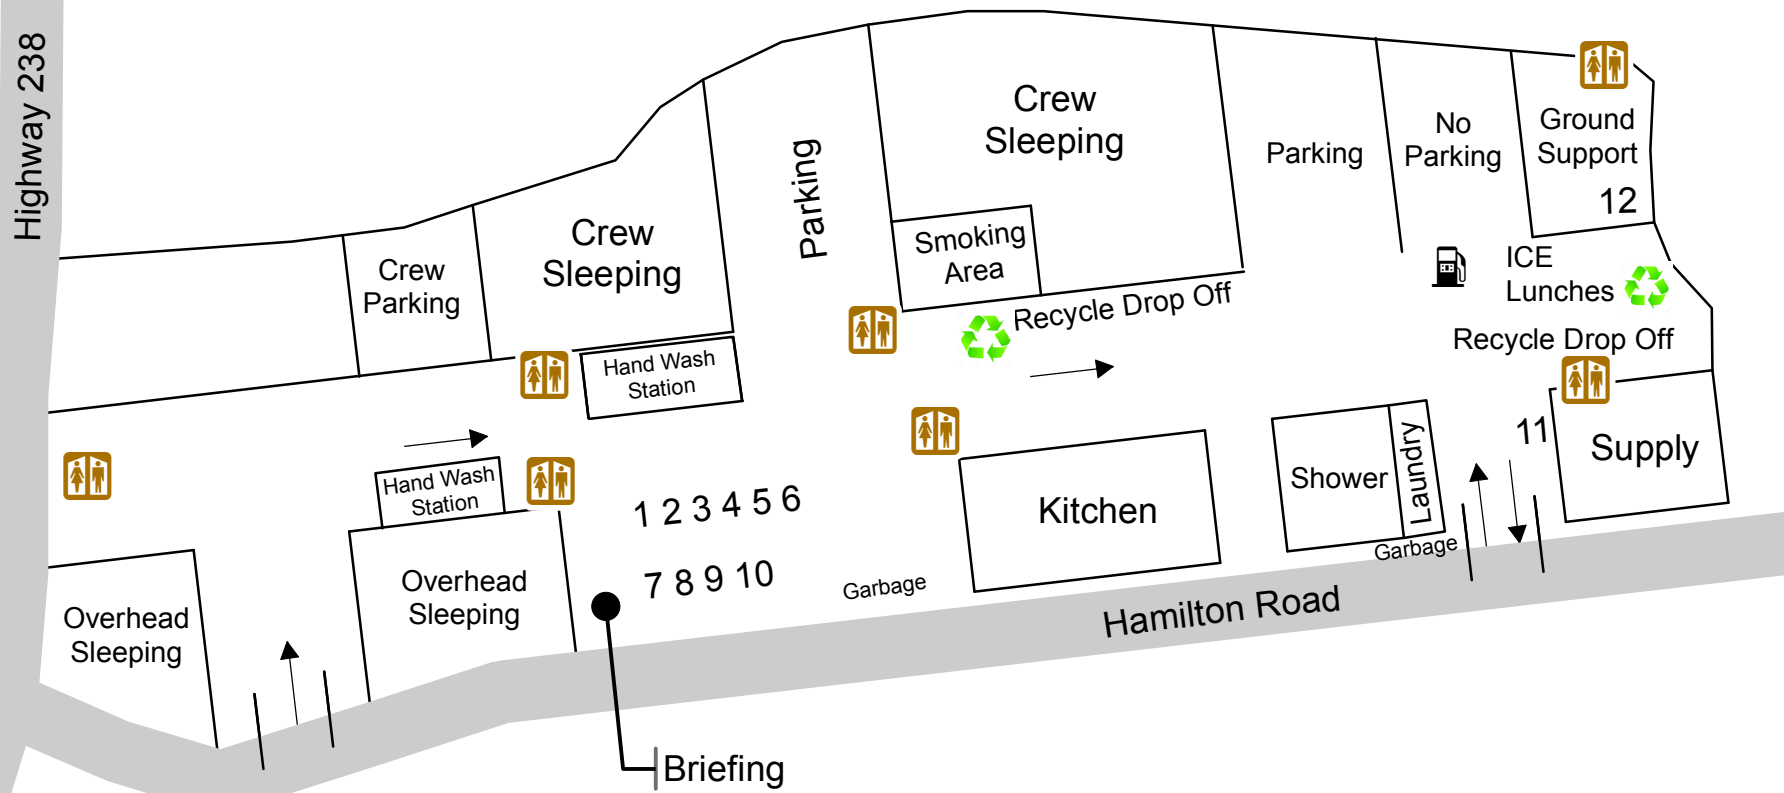

**HENDRIX
Camp Map**
8801 Hwy 238
Jacksonville, OR
08/12/2018 Day Shift

Helibase

Highway 238

- | | |
|------------------------|---------------------------|
| 1 - Logs / Ordering | 7 - Safety / Ops |
| 2 - Communications | 8 - HR |
| 3 - Medical | 9 - Planning Meeting Room |
| 4 - Finance / Check-in | 10 - Plans |
| 5 - Information | 11 - Security / Supply |
| 6 - | 12 - Ground Support |

M. Lowrey
08 11 18
1707 Hours