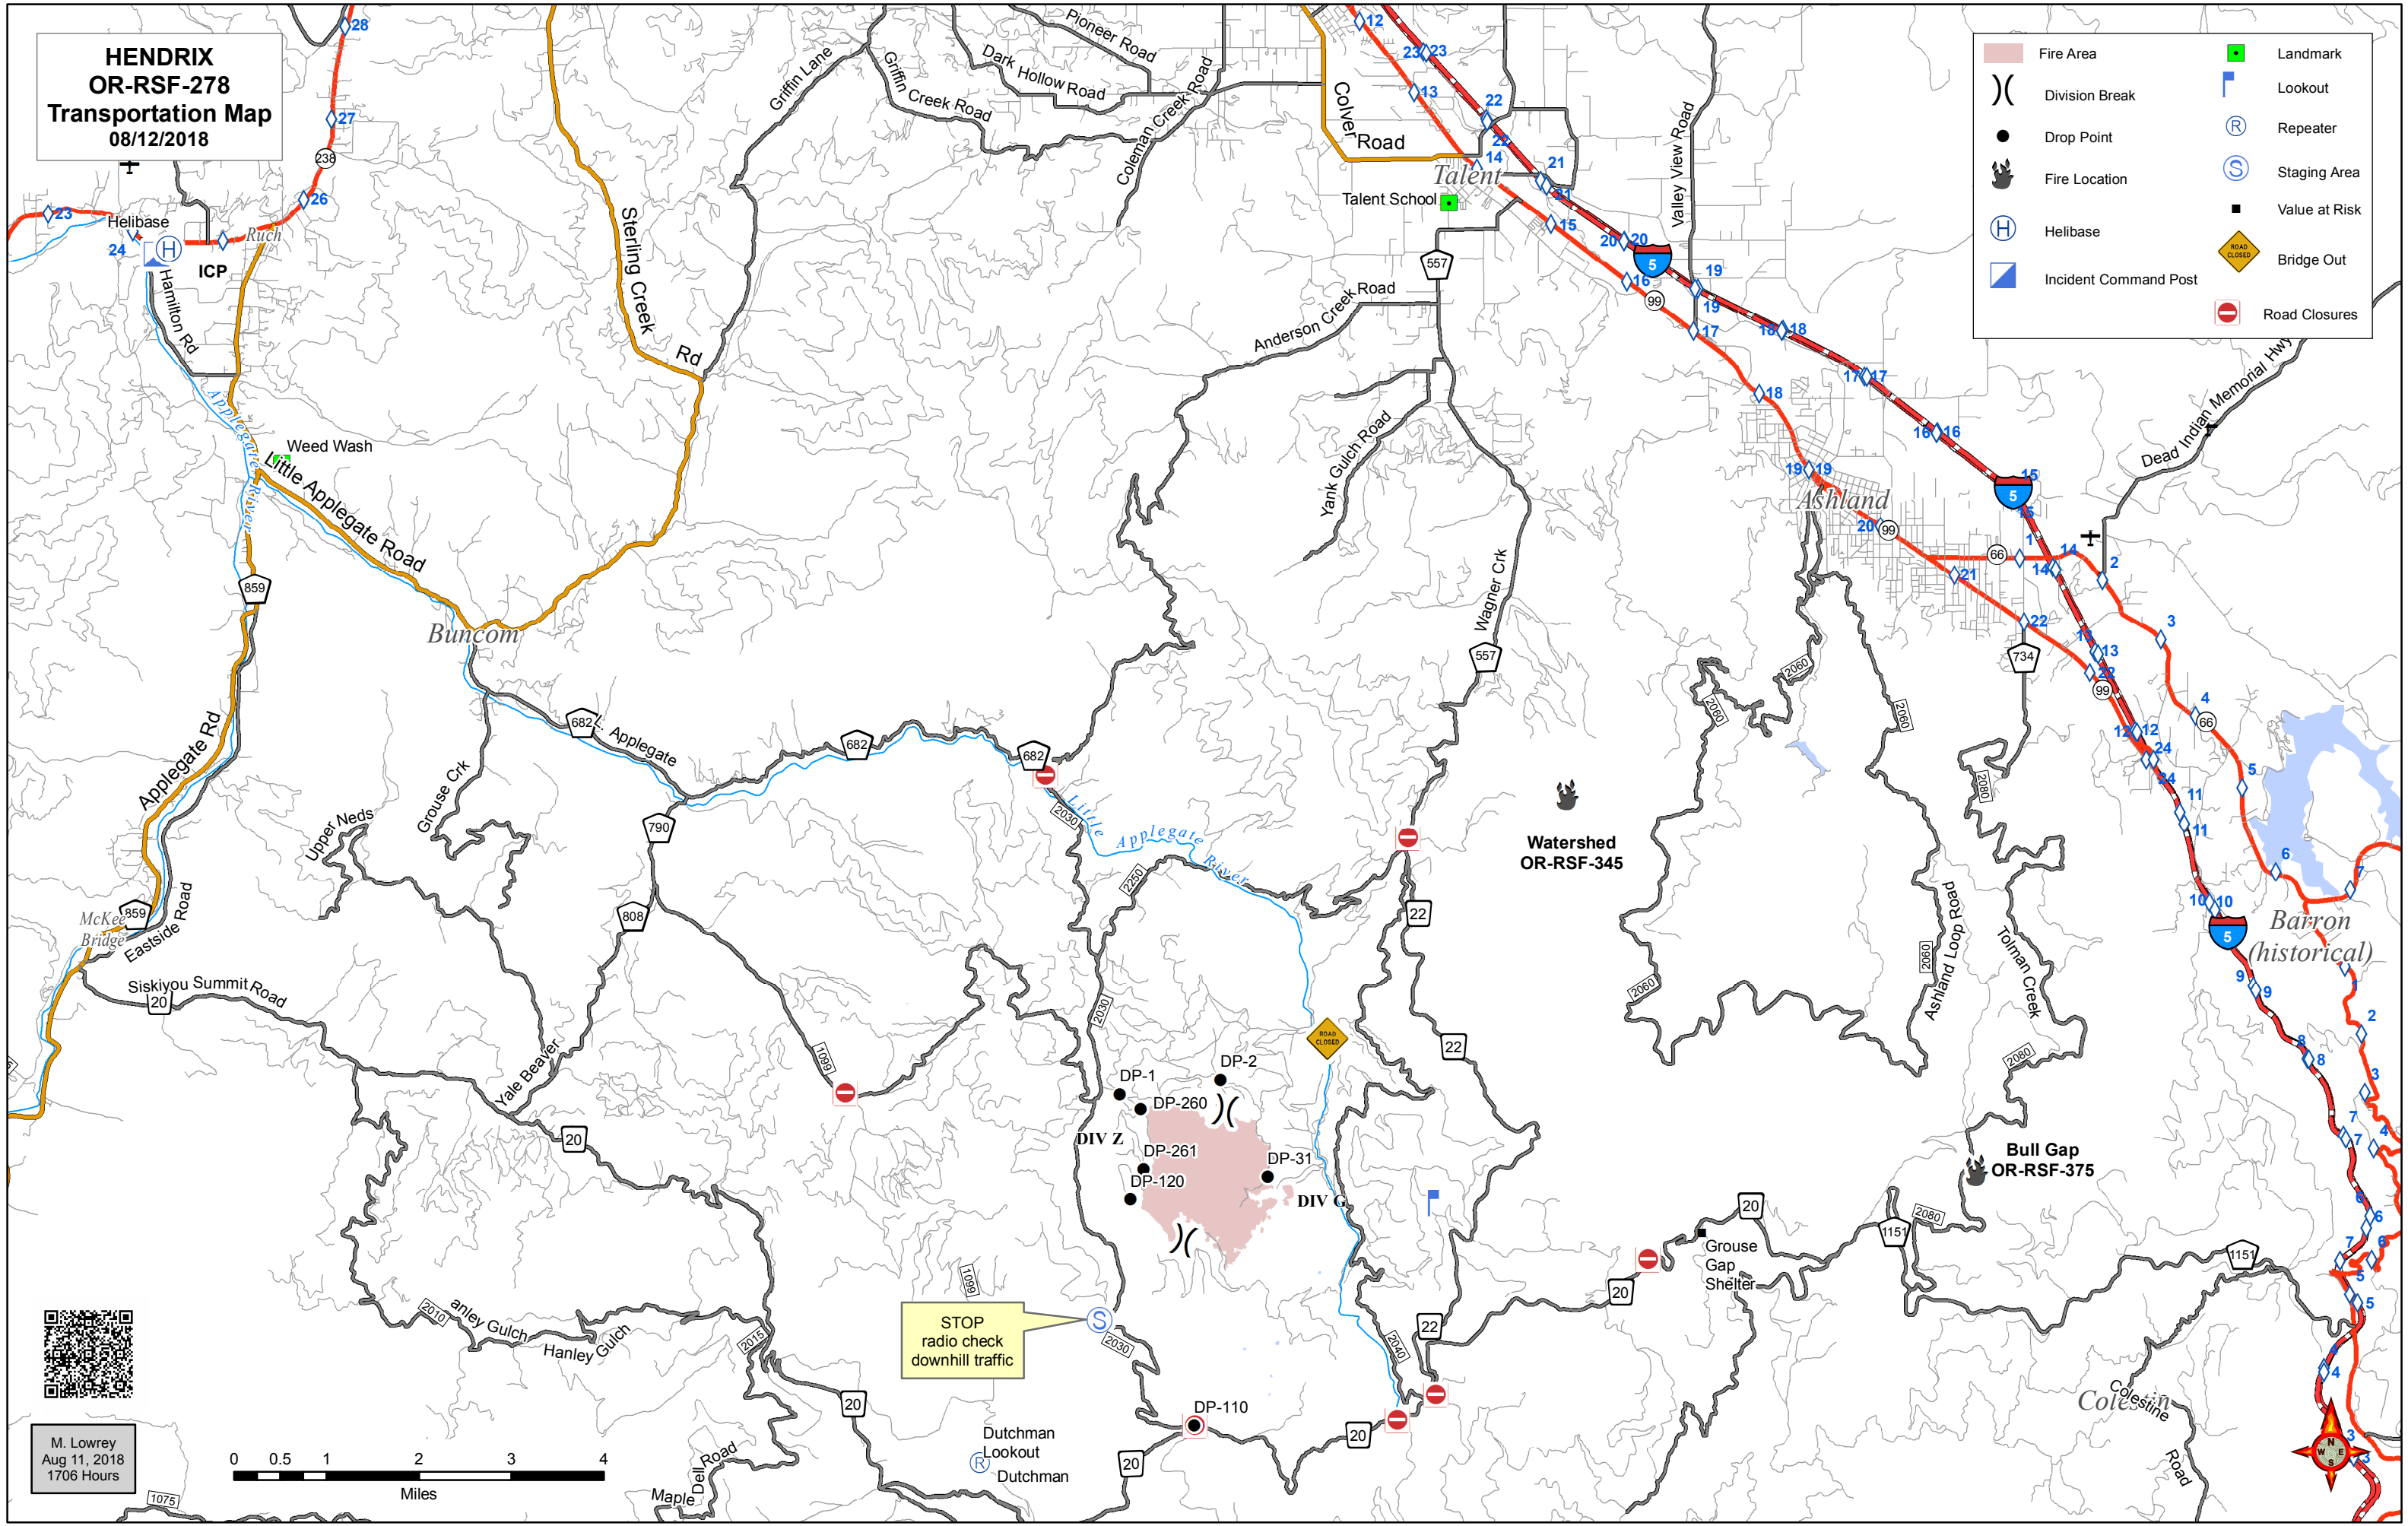

**HENDRIX
OR-RSF-278
Transportation Map
08/12/2018**

	Fire Area		Landmark
	Division Break		Lookout
	Drop Point		Repeater
	Fire Location		Staging Area
	Helibase		Value at Risk
	Incident Command Post		Bridge Out
			Road Closures

STOP
radio check
downhill traffic

M. Lowrey
Aug 11, 2018
1706 Hours