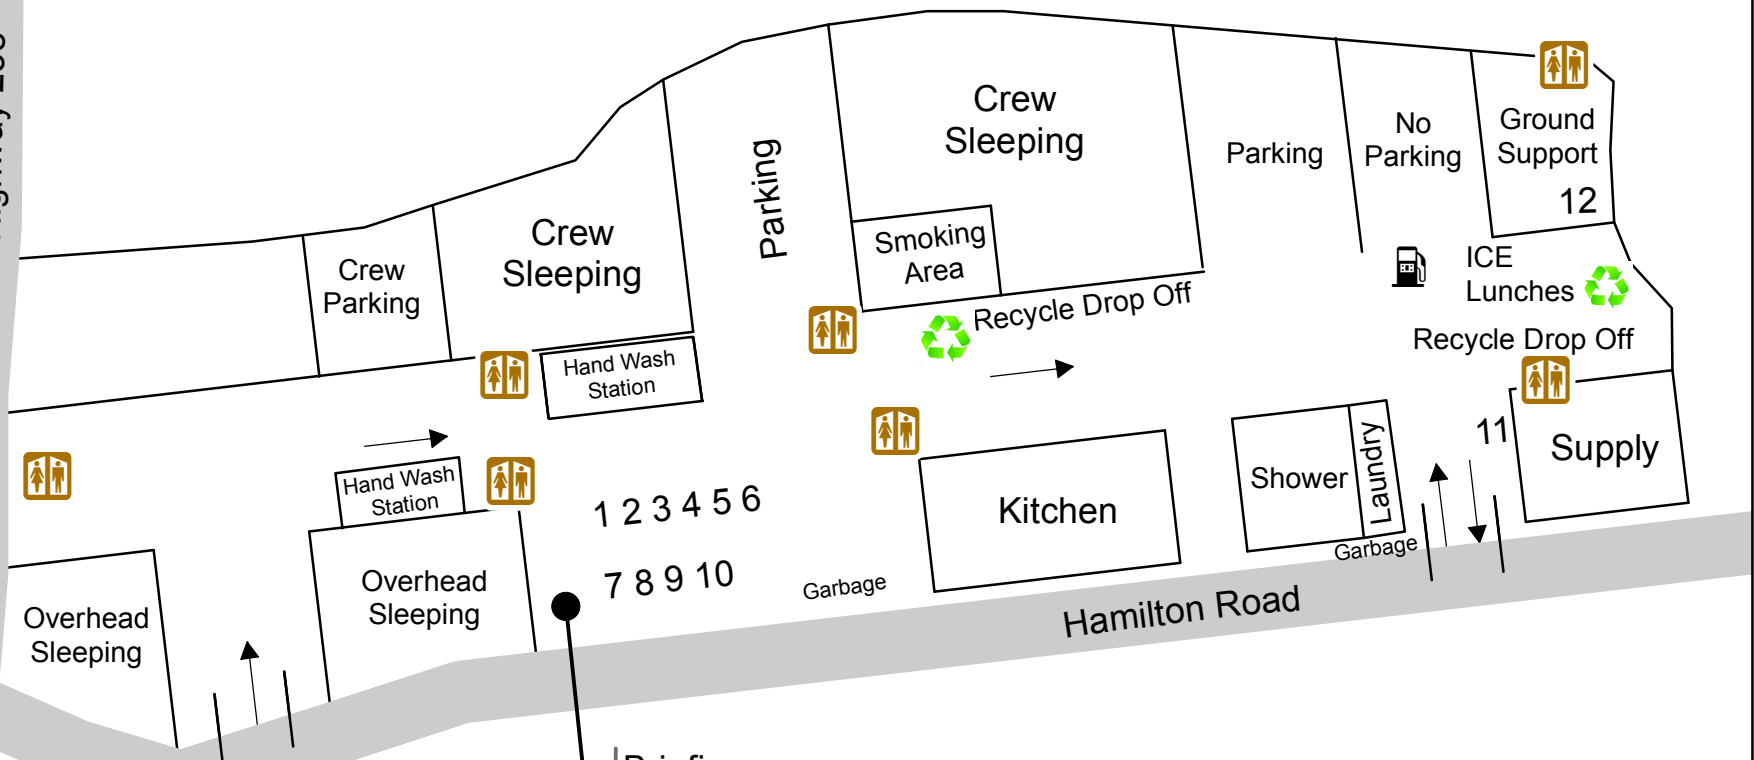

**HENDRIX
Camp Map**
8801 Hwy 238
Jacksonville, OR
08/13/2018 Day Shift

Helibase

Highway 238

- | | |
|------------------------|---------------------------|
| 1 - Logs / Ordering | 7 - Safety / Ops |
| 2 - Communications | 8 - HR |
| 3 - Medical | 9 - Planning Meeting Room |
| 4 - Finance / Check-in | 10 - Plans |
| 5 - Information | 11 - Security / Supply |
| 6 - | 12 - Ground Support |

M. Lowrey
08 12 18
1800 Hours