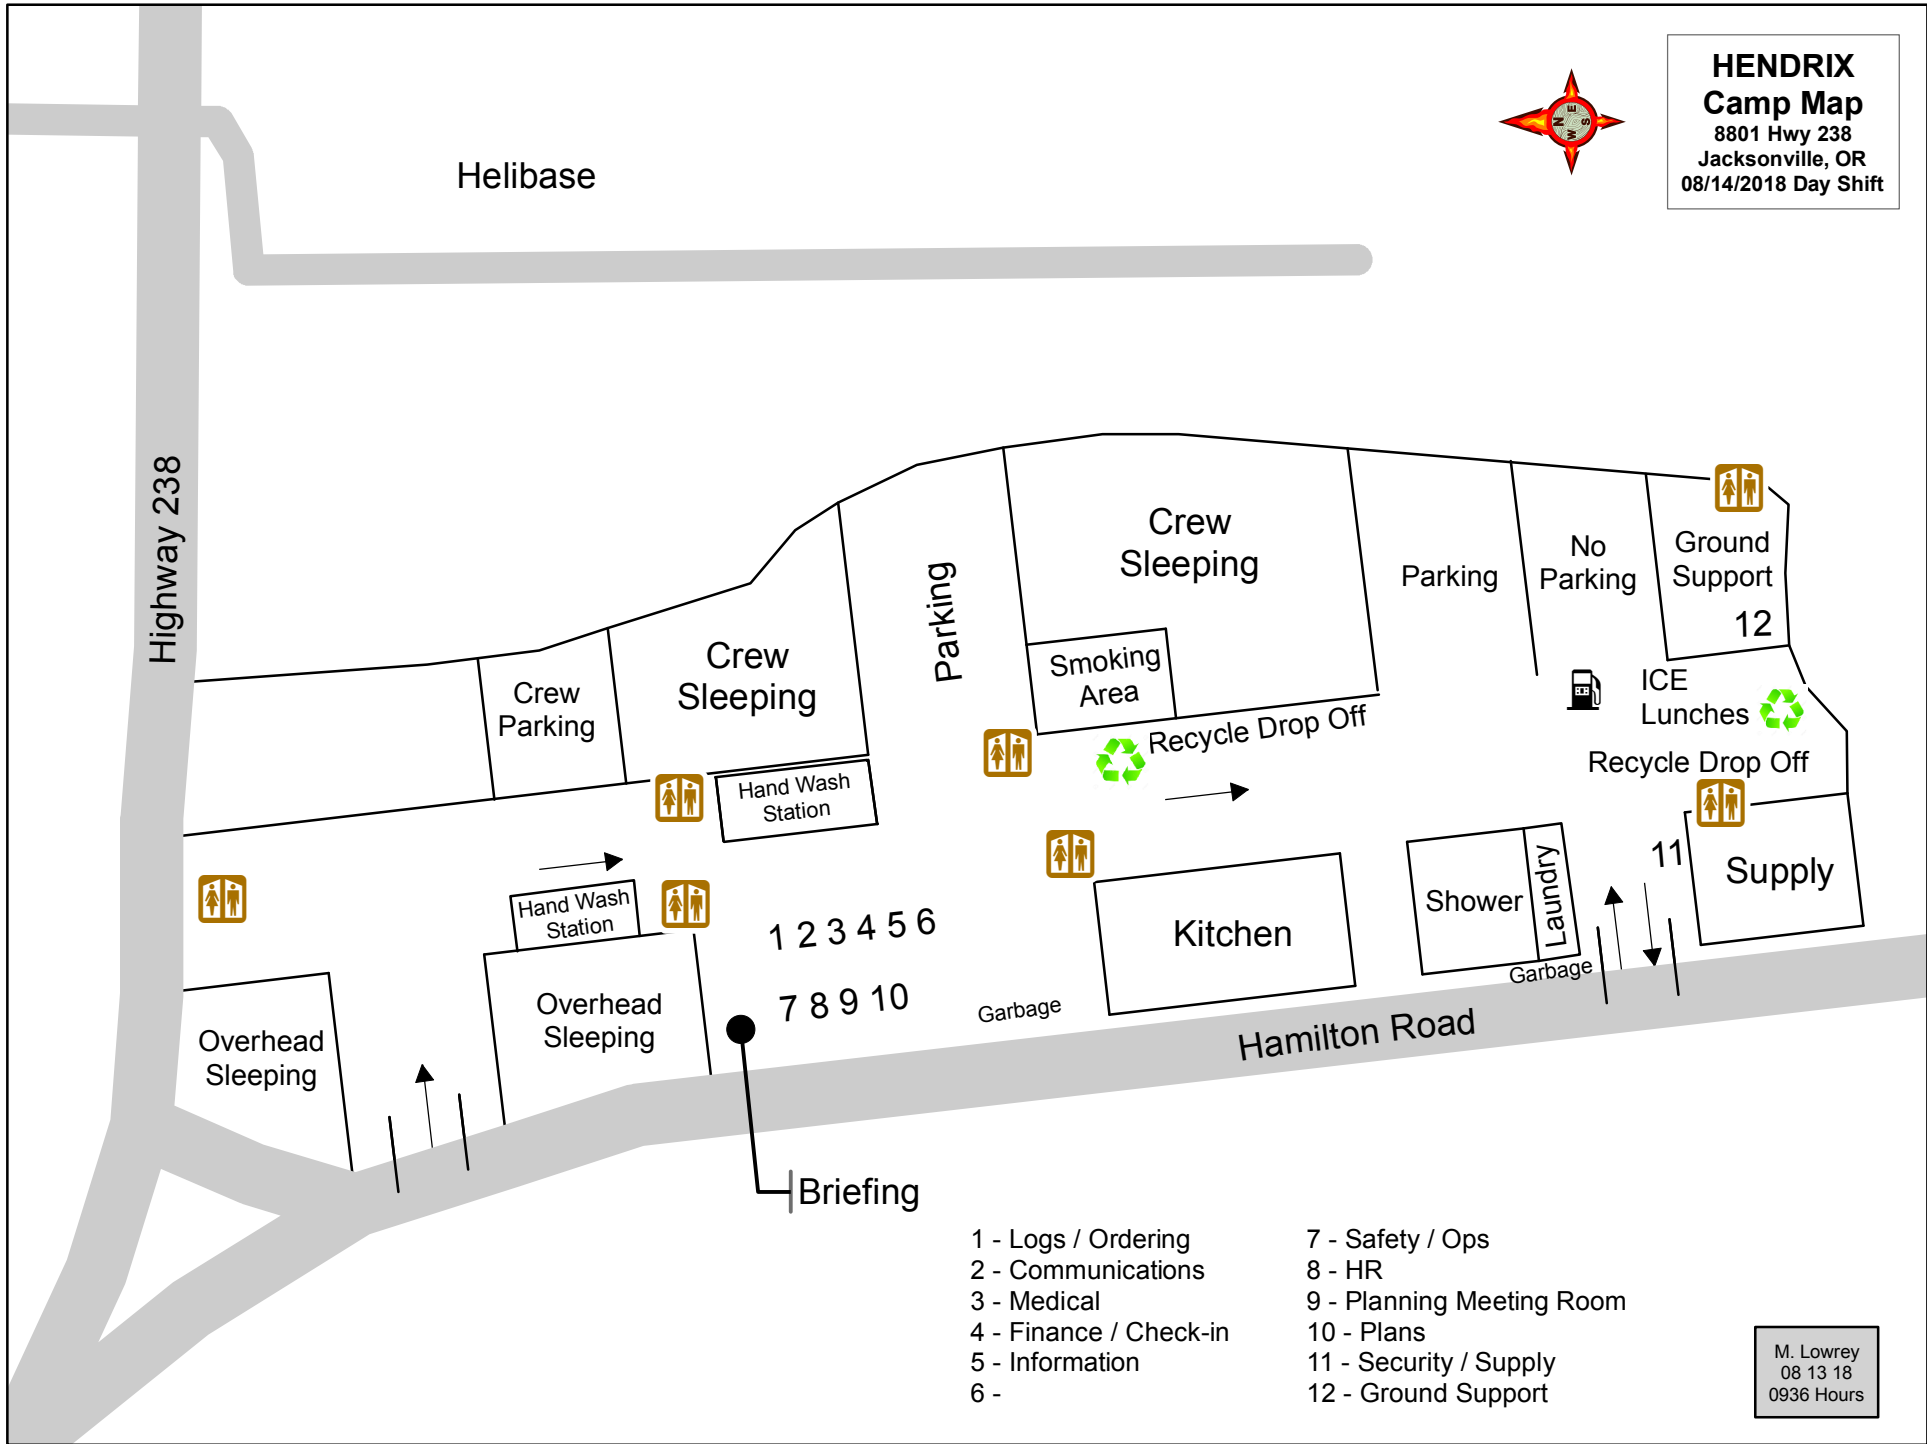

**HENDRIX  
Camp Map**  
8801 Hwy 238  
Jacksonville, OR  
08/14/2018 Day Shift

Helibase

Highway 238

- |                        |                           |
|------------------------|---------------------------|
| 1 - Logs / Ordering    | 7 - Safety / Ops          |
| 2 - Communications     | 8 - HR                    |
| 3 - Medical            | 9 - Planning Meeting Room |
| 4 - Finance / Check-in | 10 - Plans                |
| 5 - Information        | 11 - Security / Supply    |
| 6 -                    | 12 - Ground Support       |

M. Lowrey  
08 13 18  
0936 Hours