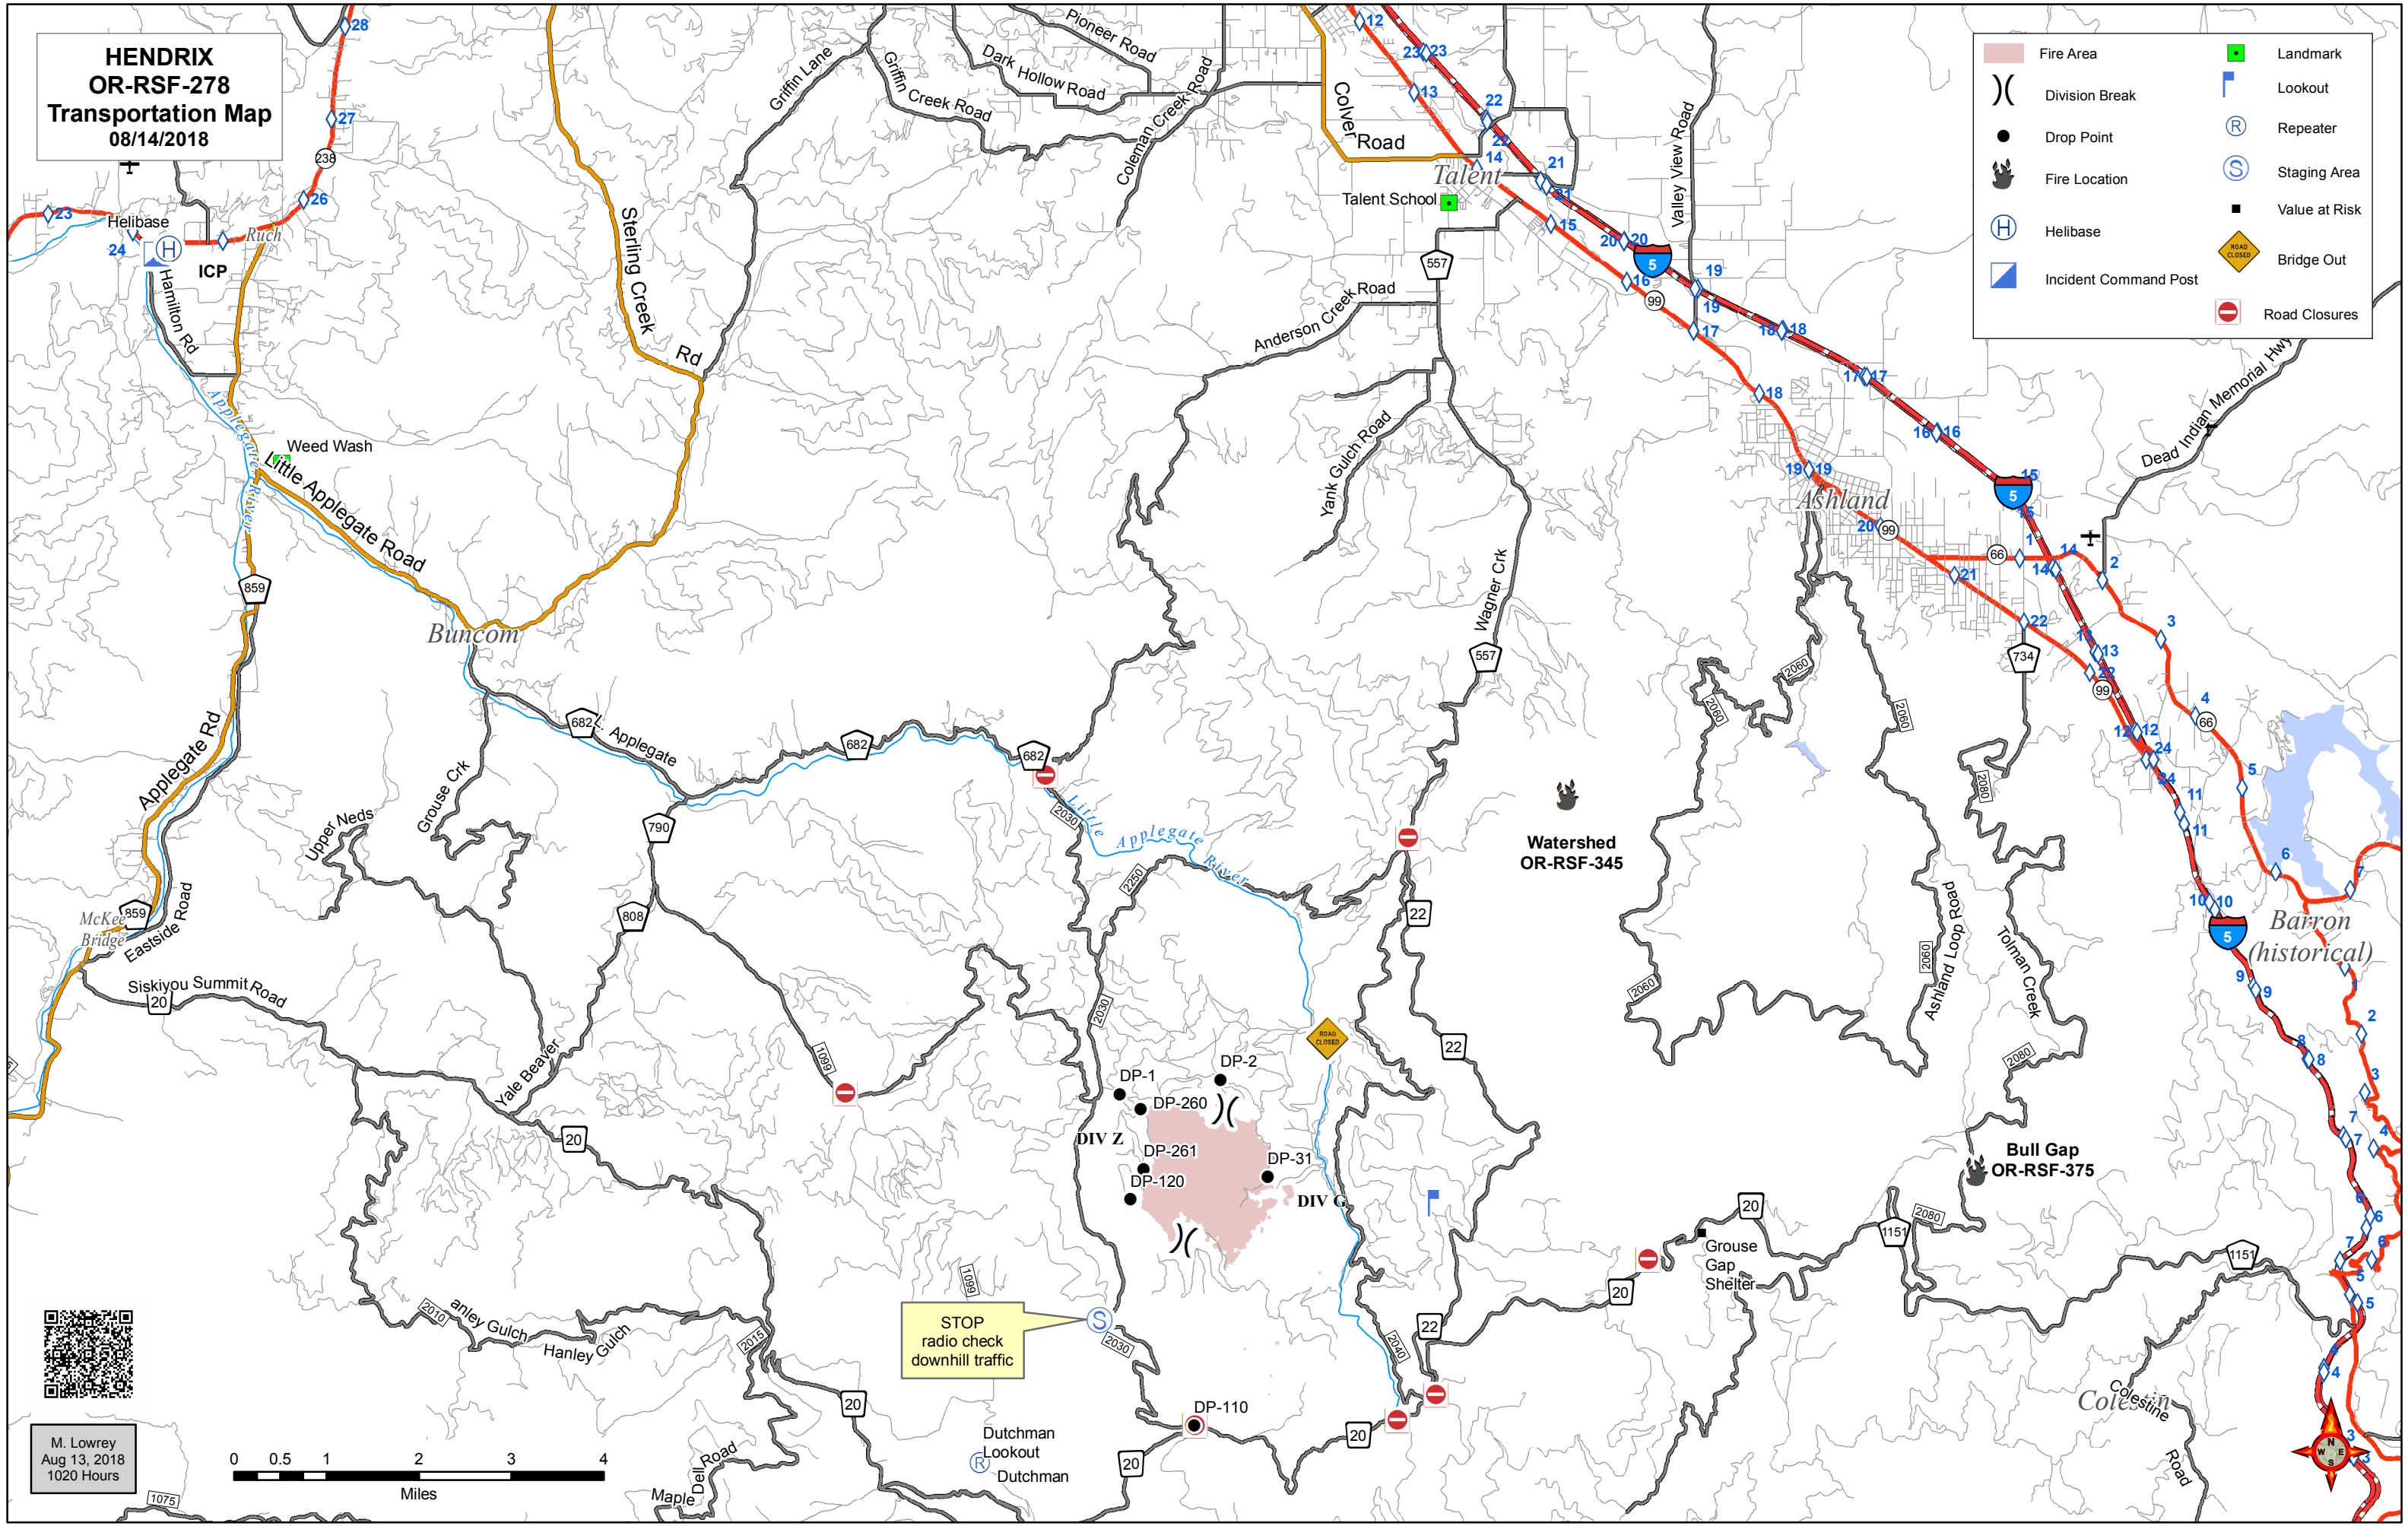

**HENDRIX
OR-RSF-278
Transportation Map
08/14/2018**

	Fire Area		Landmark
	Division Break		Lookout
	Drop Point		Repeater
	Fire Location		Staging Area
	Helibase		Value at Risk
	Incident Command Post		Bridge Out
			Road Closures

M. Lowrey
Aug 13, 2018
1020 Hours

STOP
radio check
downhill traffic