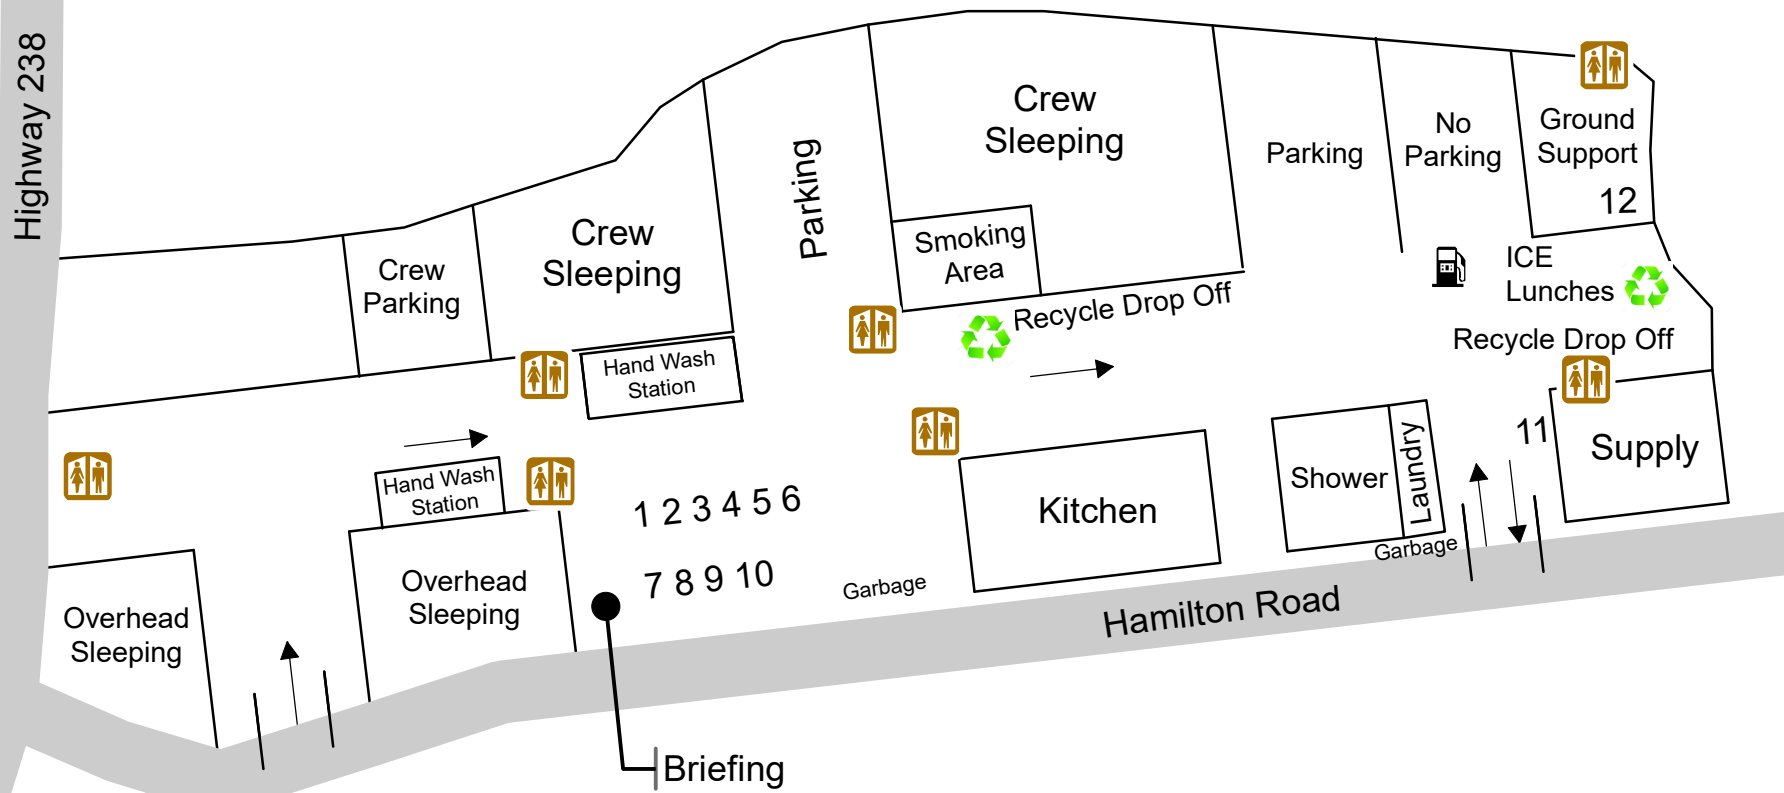

**HENDRIX
Camp Map**
8801 Hwy 238
Jacksonville, OR
08/14/2018 Day Shift

Helibase

Highway 238

- | | |
|------------------------|---------------------------|
| 1 - Logs / Ordering | 7 - Safety / Ops |
| 2 - Communications | 8 - HR |
| 3 - Medical | 9 - Planning Meeting Room |
| 4 - Finance / Check-in | 10 - Plans |
| 5 - Information | 11 - Security / Supply |
| 6 - | 12 - Ground Support |

M. Lowrey
Aug 13, 2018
1831 Hours