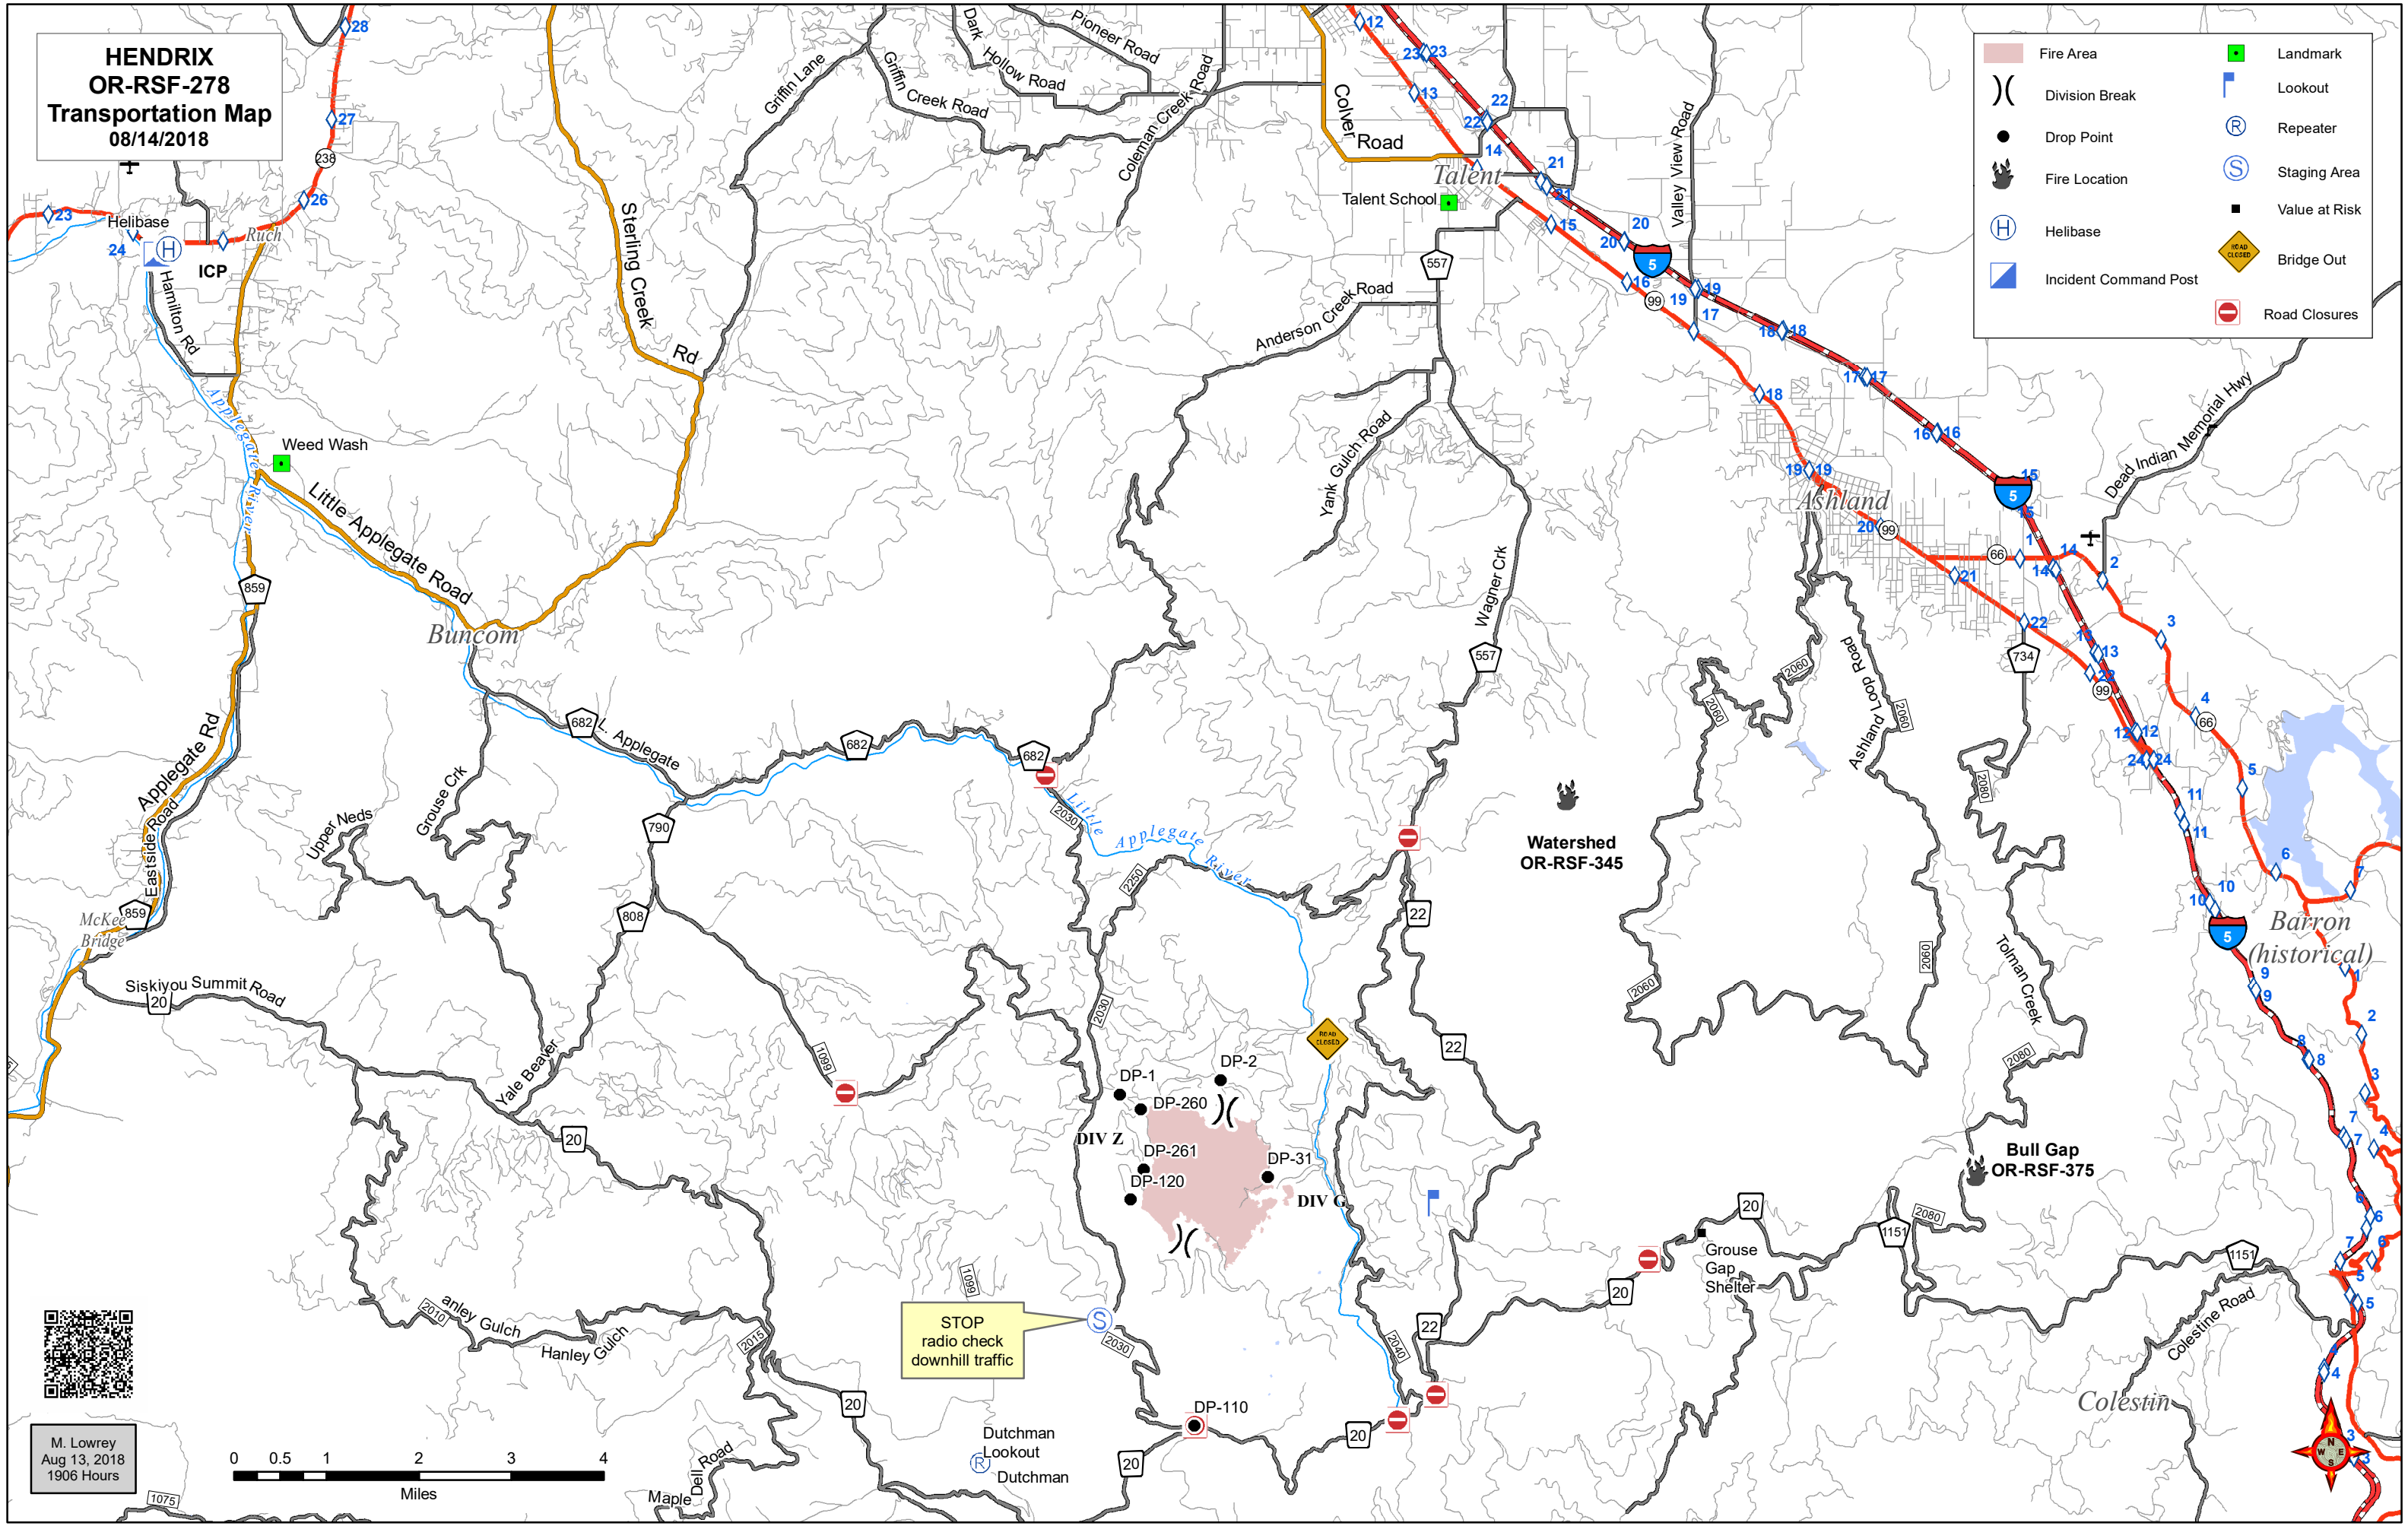

**HENDRIX
OR-RSF-278
Transportation Map
08/14/2018**

	Fire Area		Landmark
	Division Break		Lookout
	Drop Point		Repeater
	Fire Location		Staging Area
	Helibase		Value at Risk
	Incident Command Post		Bridge Out
	Road Closures		Road Closures

M. Lowrey
Aug 13, 2018
1906 Hours