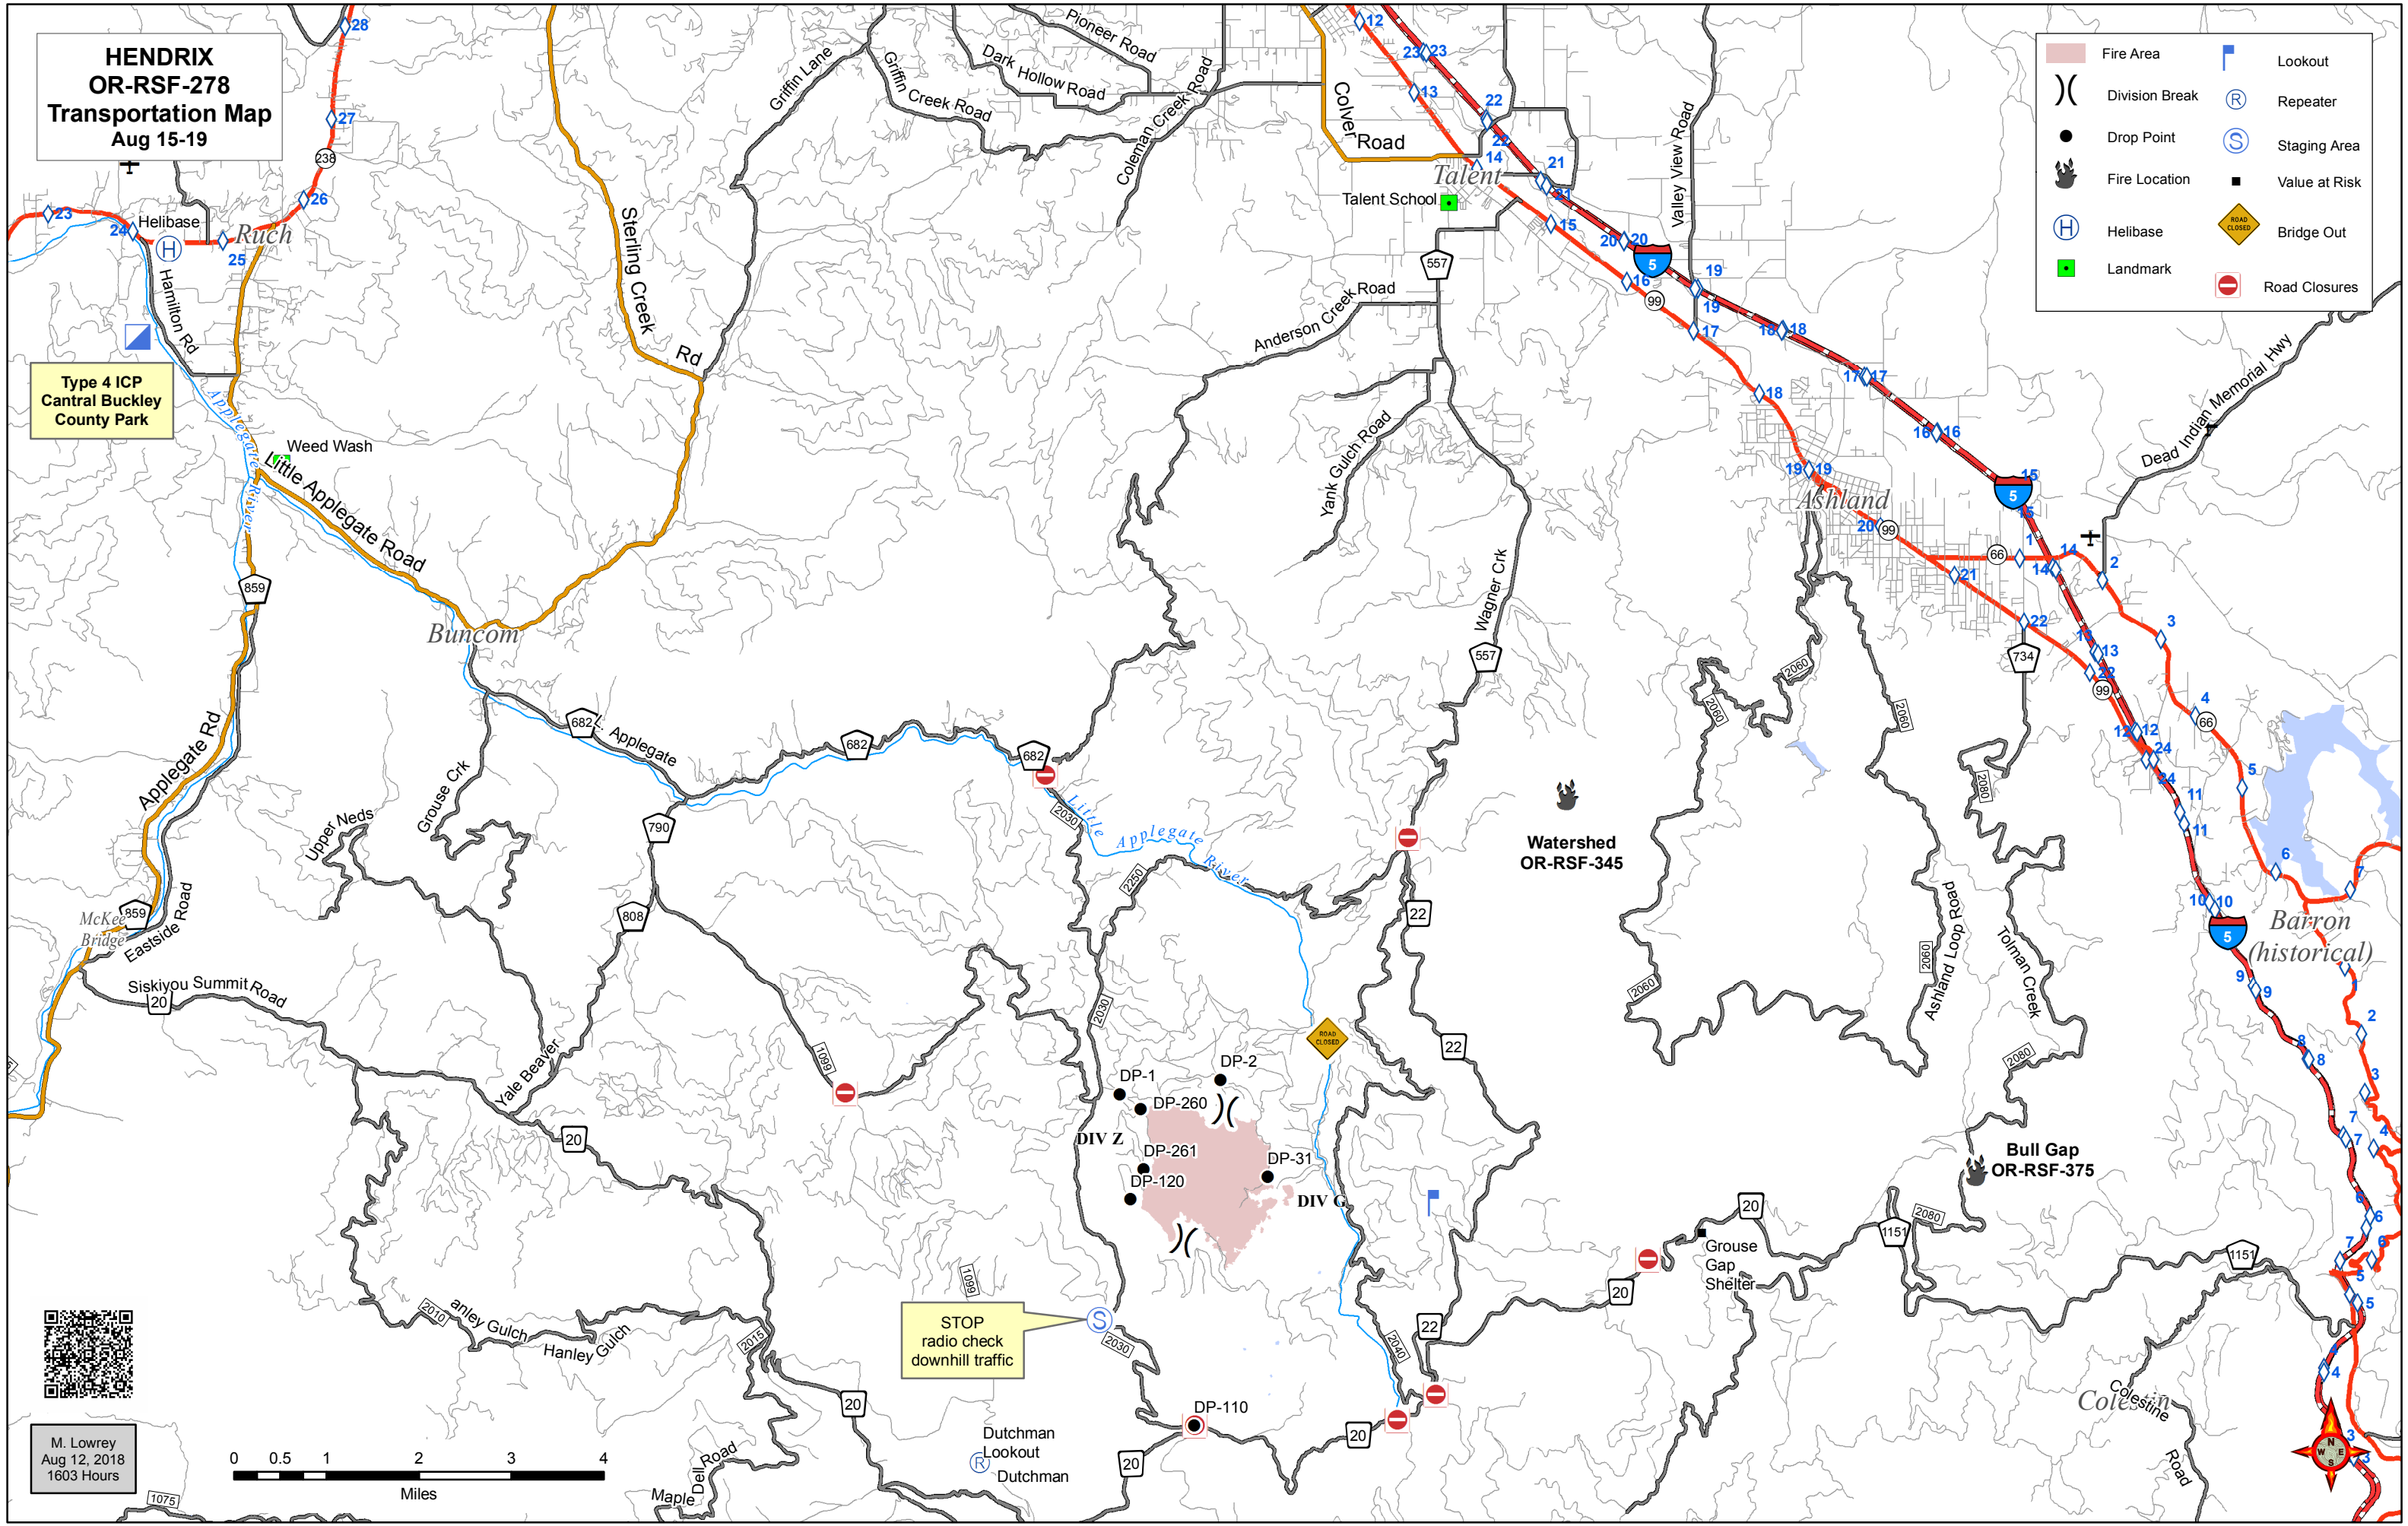

**HENDRIX
OR-RSF-278
Transportation Map
Aug 15-19**

Type 4 ICP
Central Buckley
County Park

	Fire Area		Lookout
	Division Break		Repeater
	Drop Point		Staging Area
	Fire Location		Value at Risk
	Helibase		Bridge Out
	Landmark		Road Closures

M. Lowrey
Aug 12, 2018
1603 Hours

STOP
radio check
downhill traffic