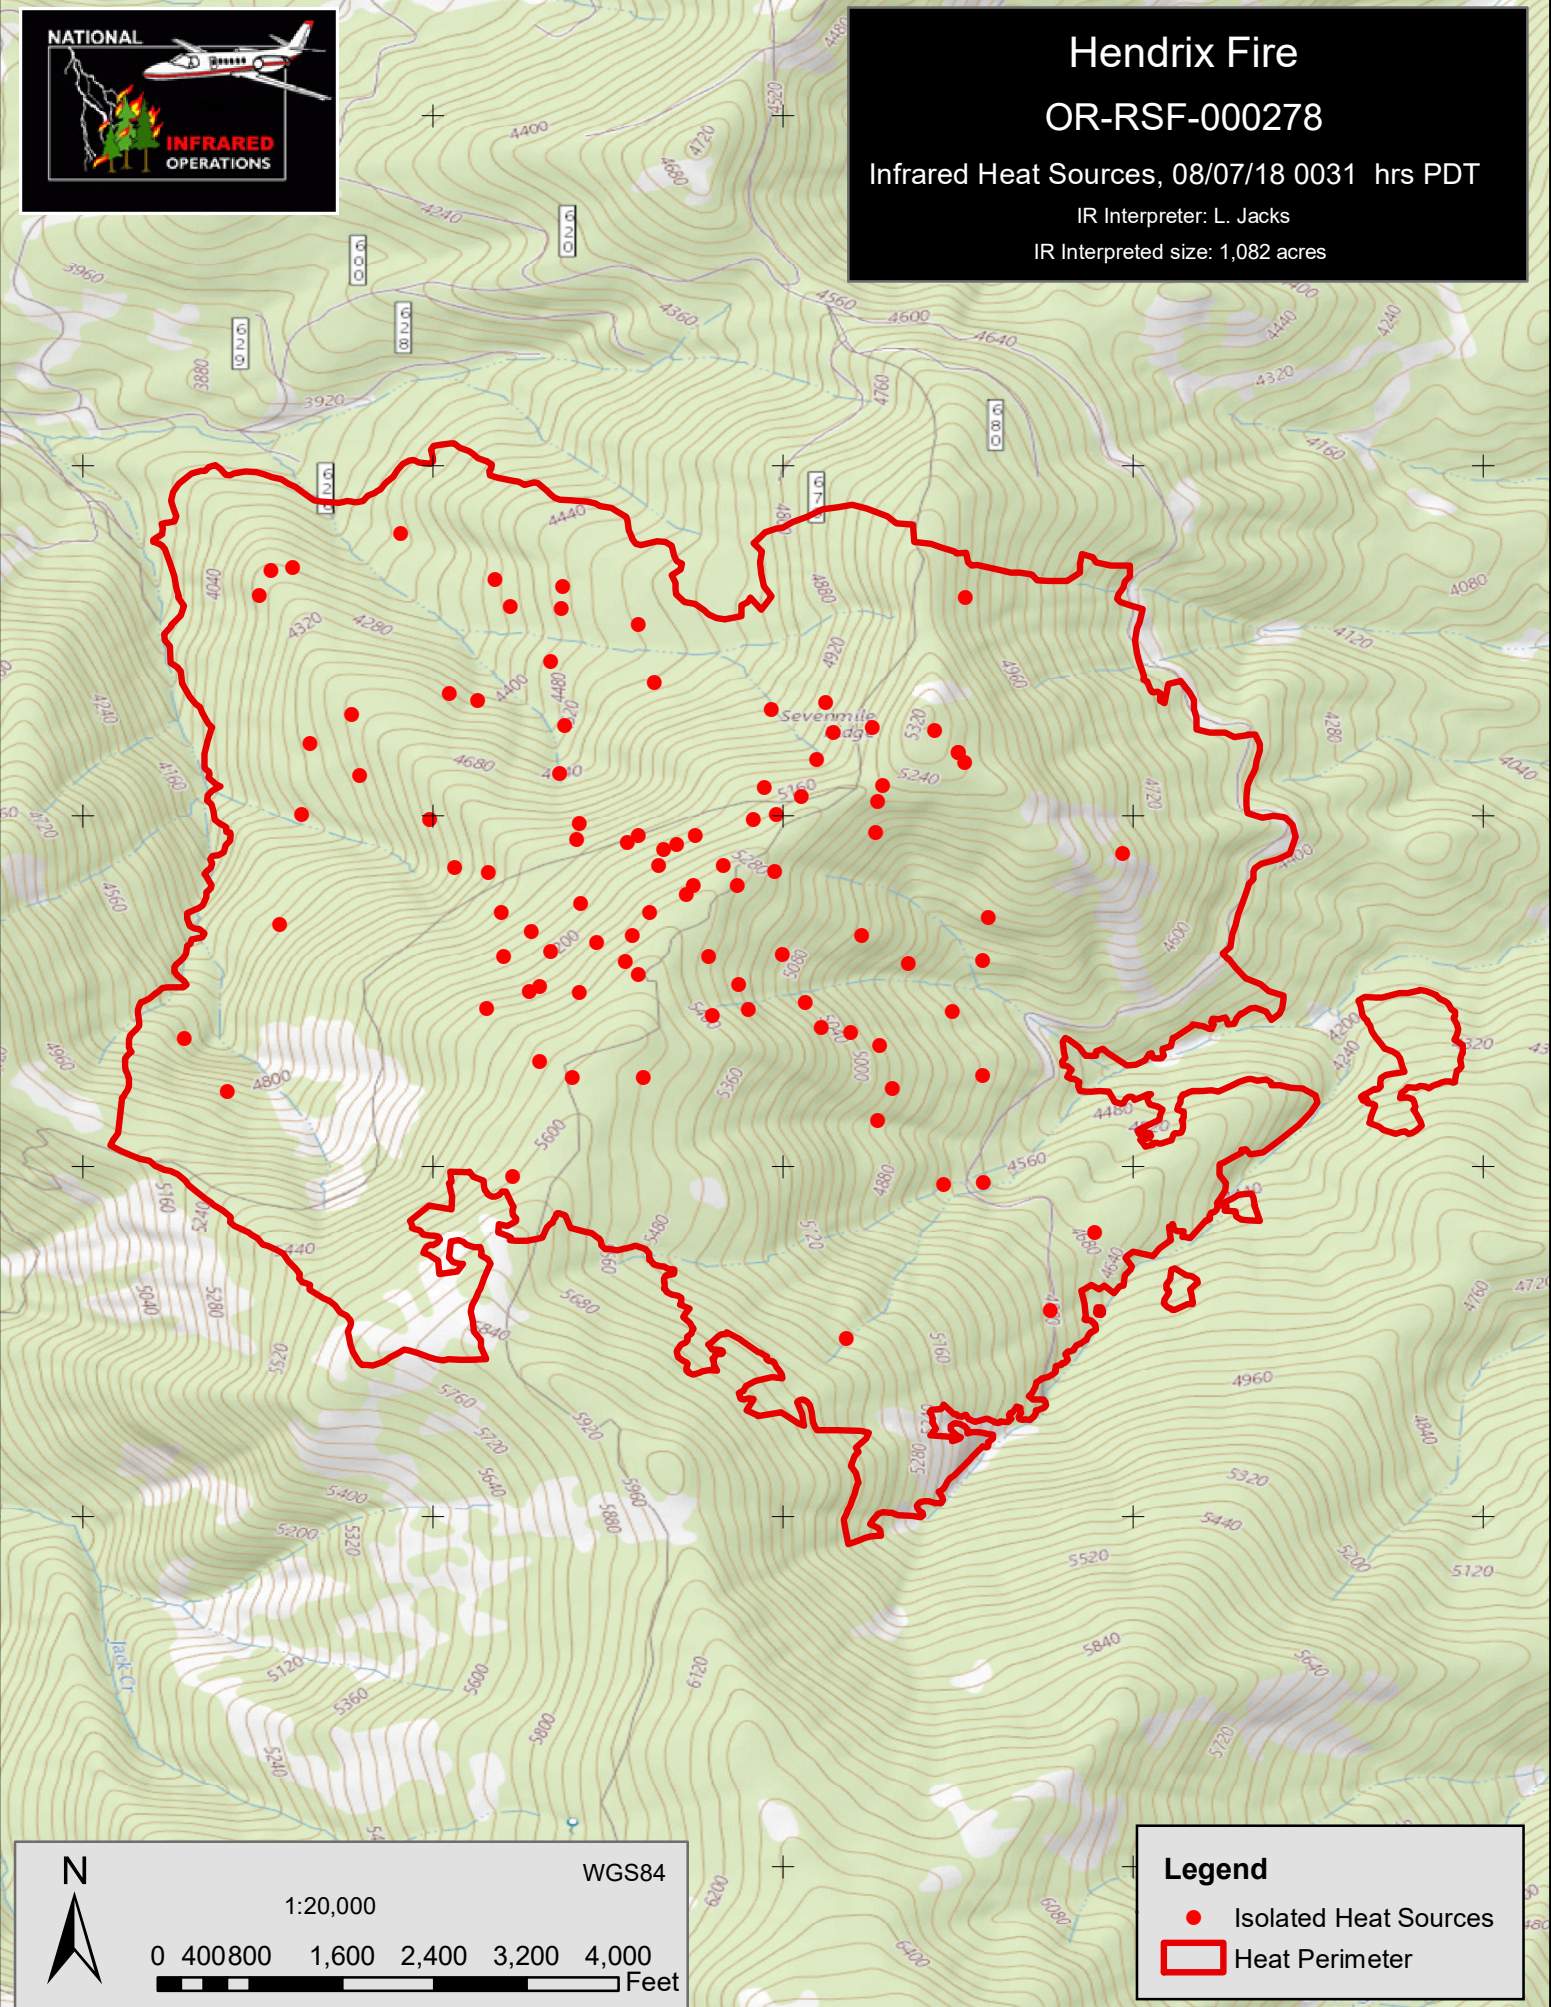

Hendrix Fire
OR-RSF-000278
Infrared Heat Sources, 08/07/18 0031 hrs PDT
IR Interpreter: L. Jacks
IR Interpreted size: 1,082 acres

N

WGS84

1:20,000

0 400 800 1,600 2,400 3,200 4,000 Feet

Legend

- Isolated Heat Sources
- ▭ Heat Perimeter