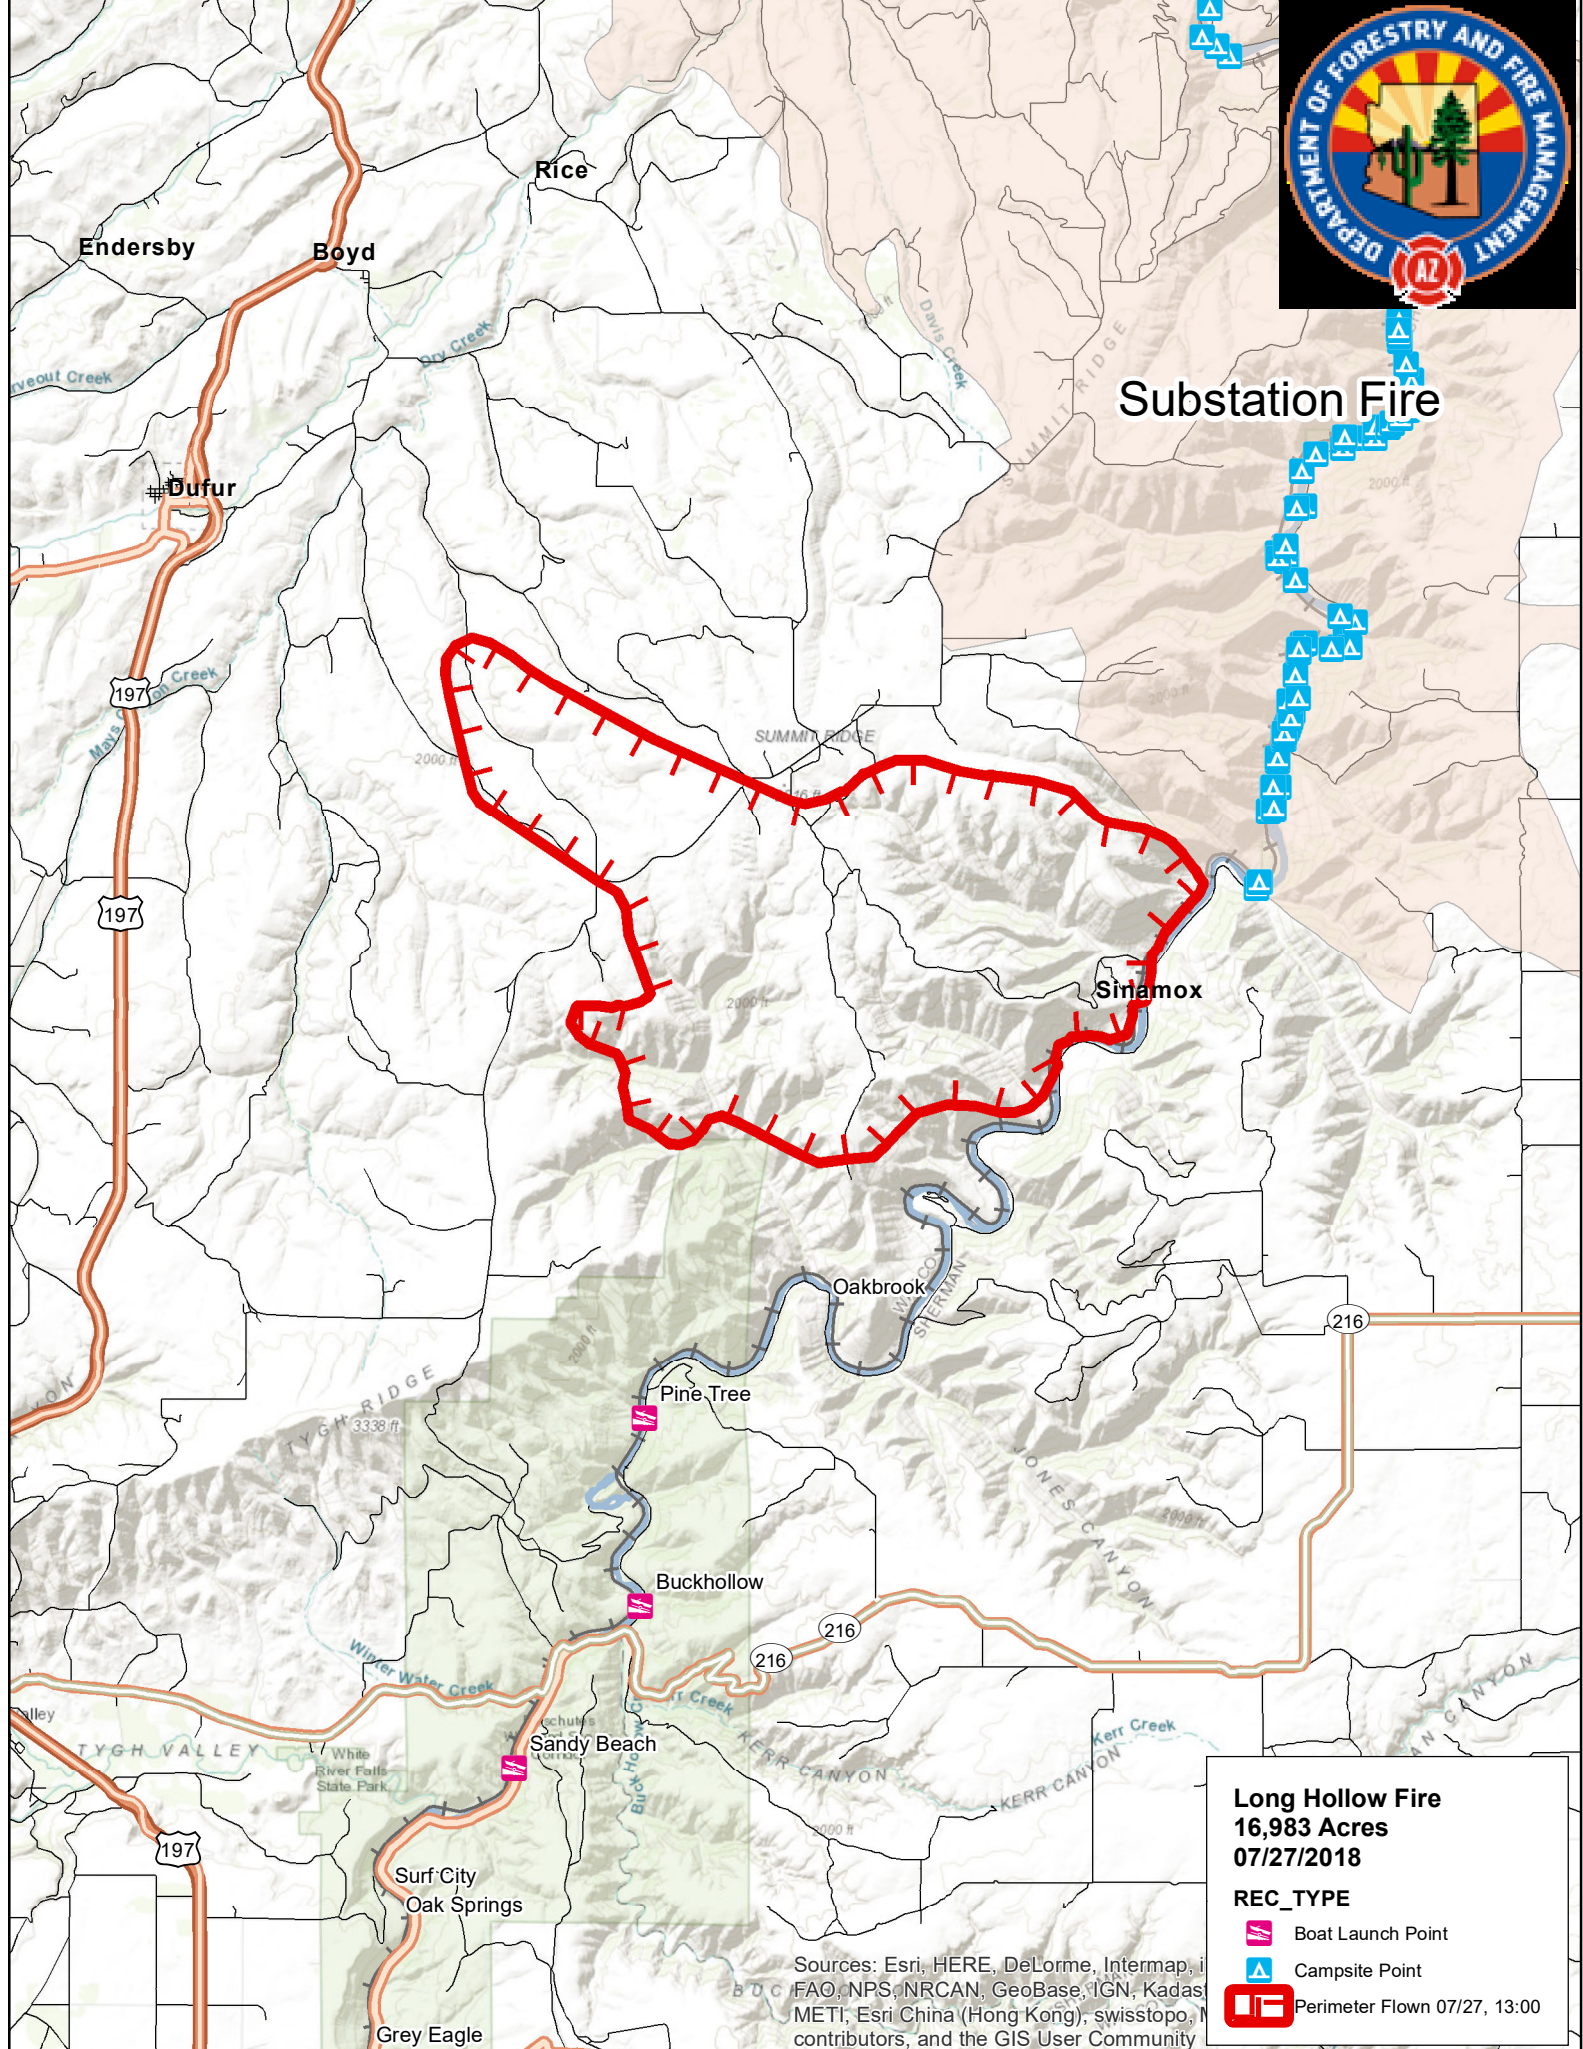

Substation Fire

Long Hollow Fire
16,983 Acres
07/27/2018

REC_TYPE

- Boat Launch Point
- Campsite Point
- Perimeter Flown 07/27, 13:00

Sources: Esri, HERE, DeLorme, Intermap, i
b u c FAO, NPS, NRCAN, GeoBase, IGN, Kadast
METI, Esri China (Hong Kong), swisstopo, N
contributors, and the GIS User Community