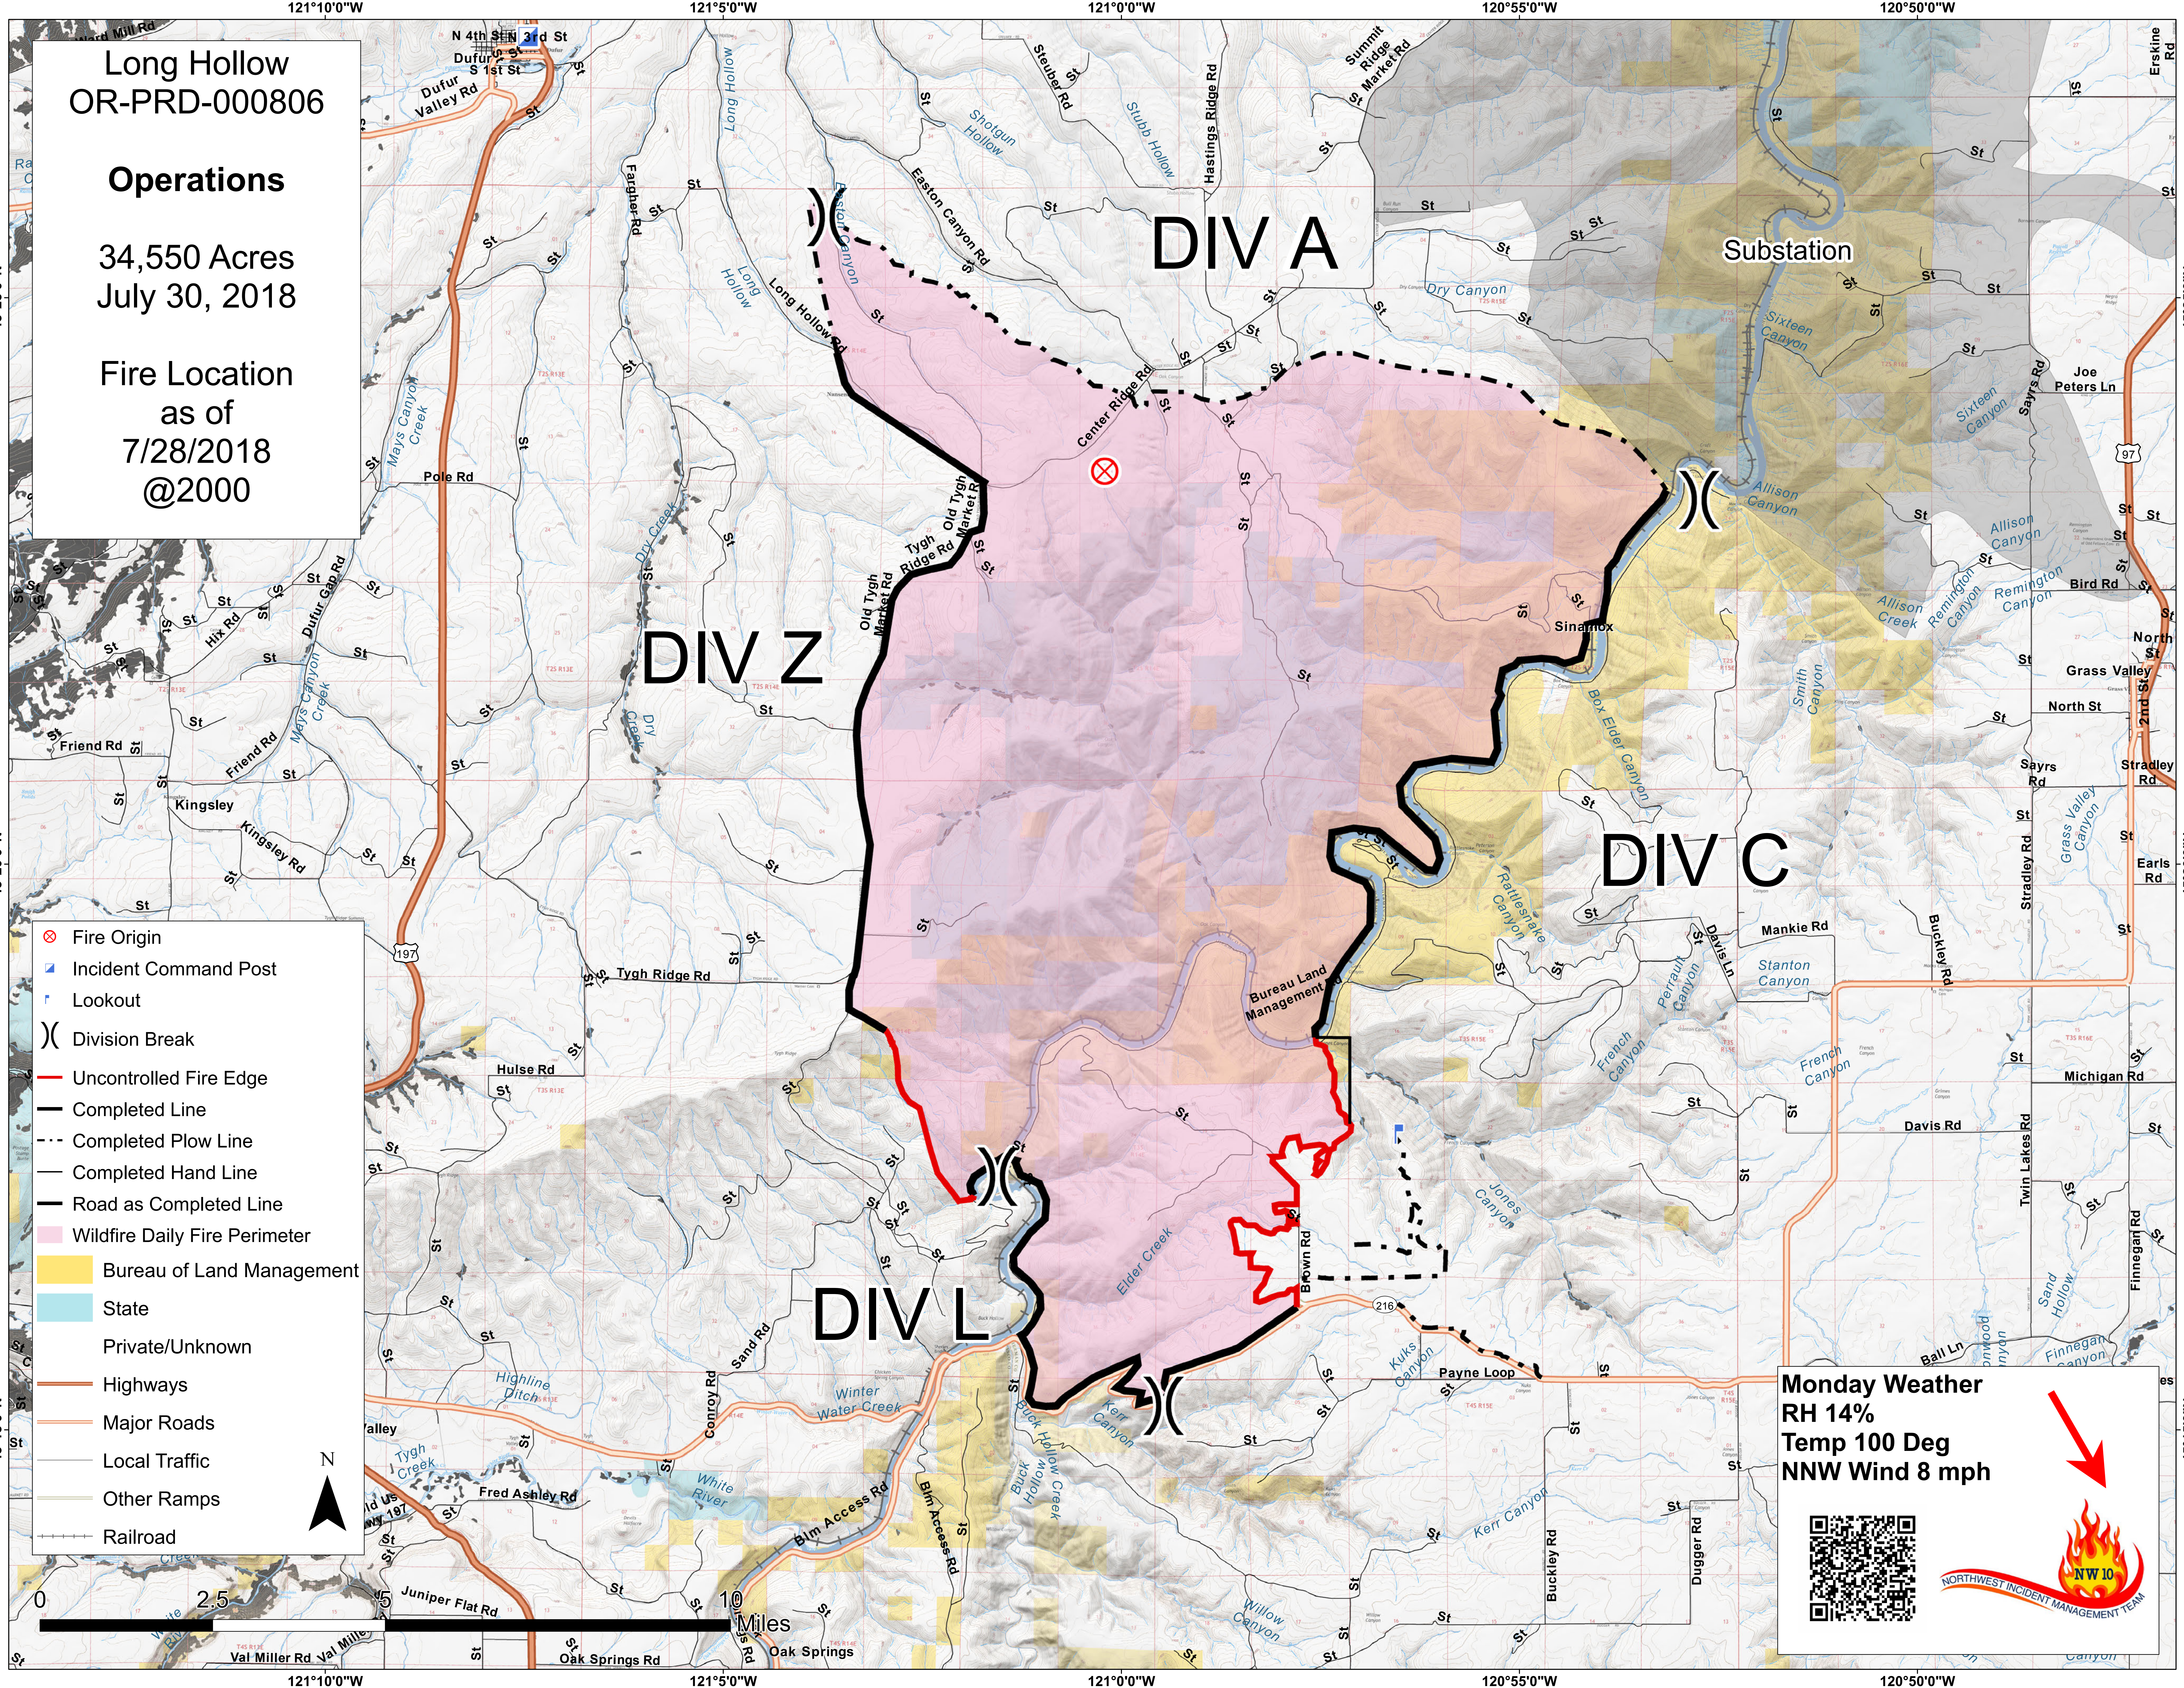

Long Hollow
OR-PRD-000806

Operations

34,550 Acres
July 30, 2018

Fire Location
as of
7/28/2018
@2000

- ⊗ Fire Origin
- ▣ Incident Command Post
- ⚡ Lookout
-) Division Break
- Uncontrolled Fire Edge
- Completed Line
- - - Completed Plow Line
- Completed Hand Line
- Road as Completed Line
- Wildfire Daily Fire Perimeter
- Bureau of Land Management
- State
- Private/Unknown
- Highways
- Major Roads
- Local Traffic
- Other Ramps
- Railroad