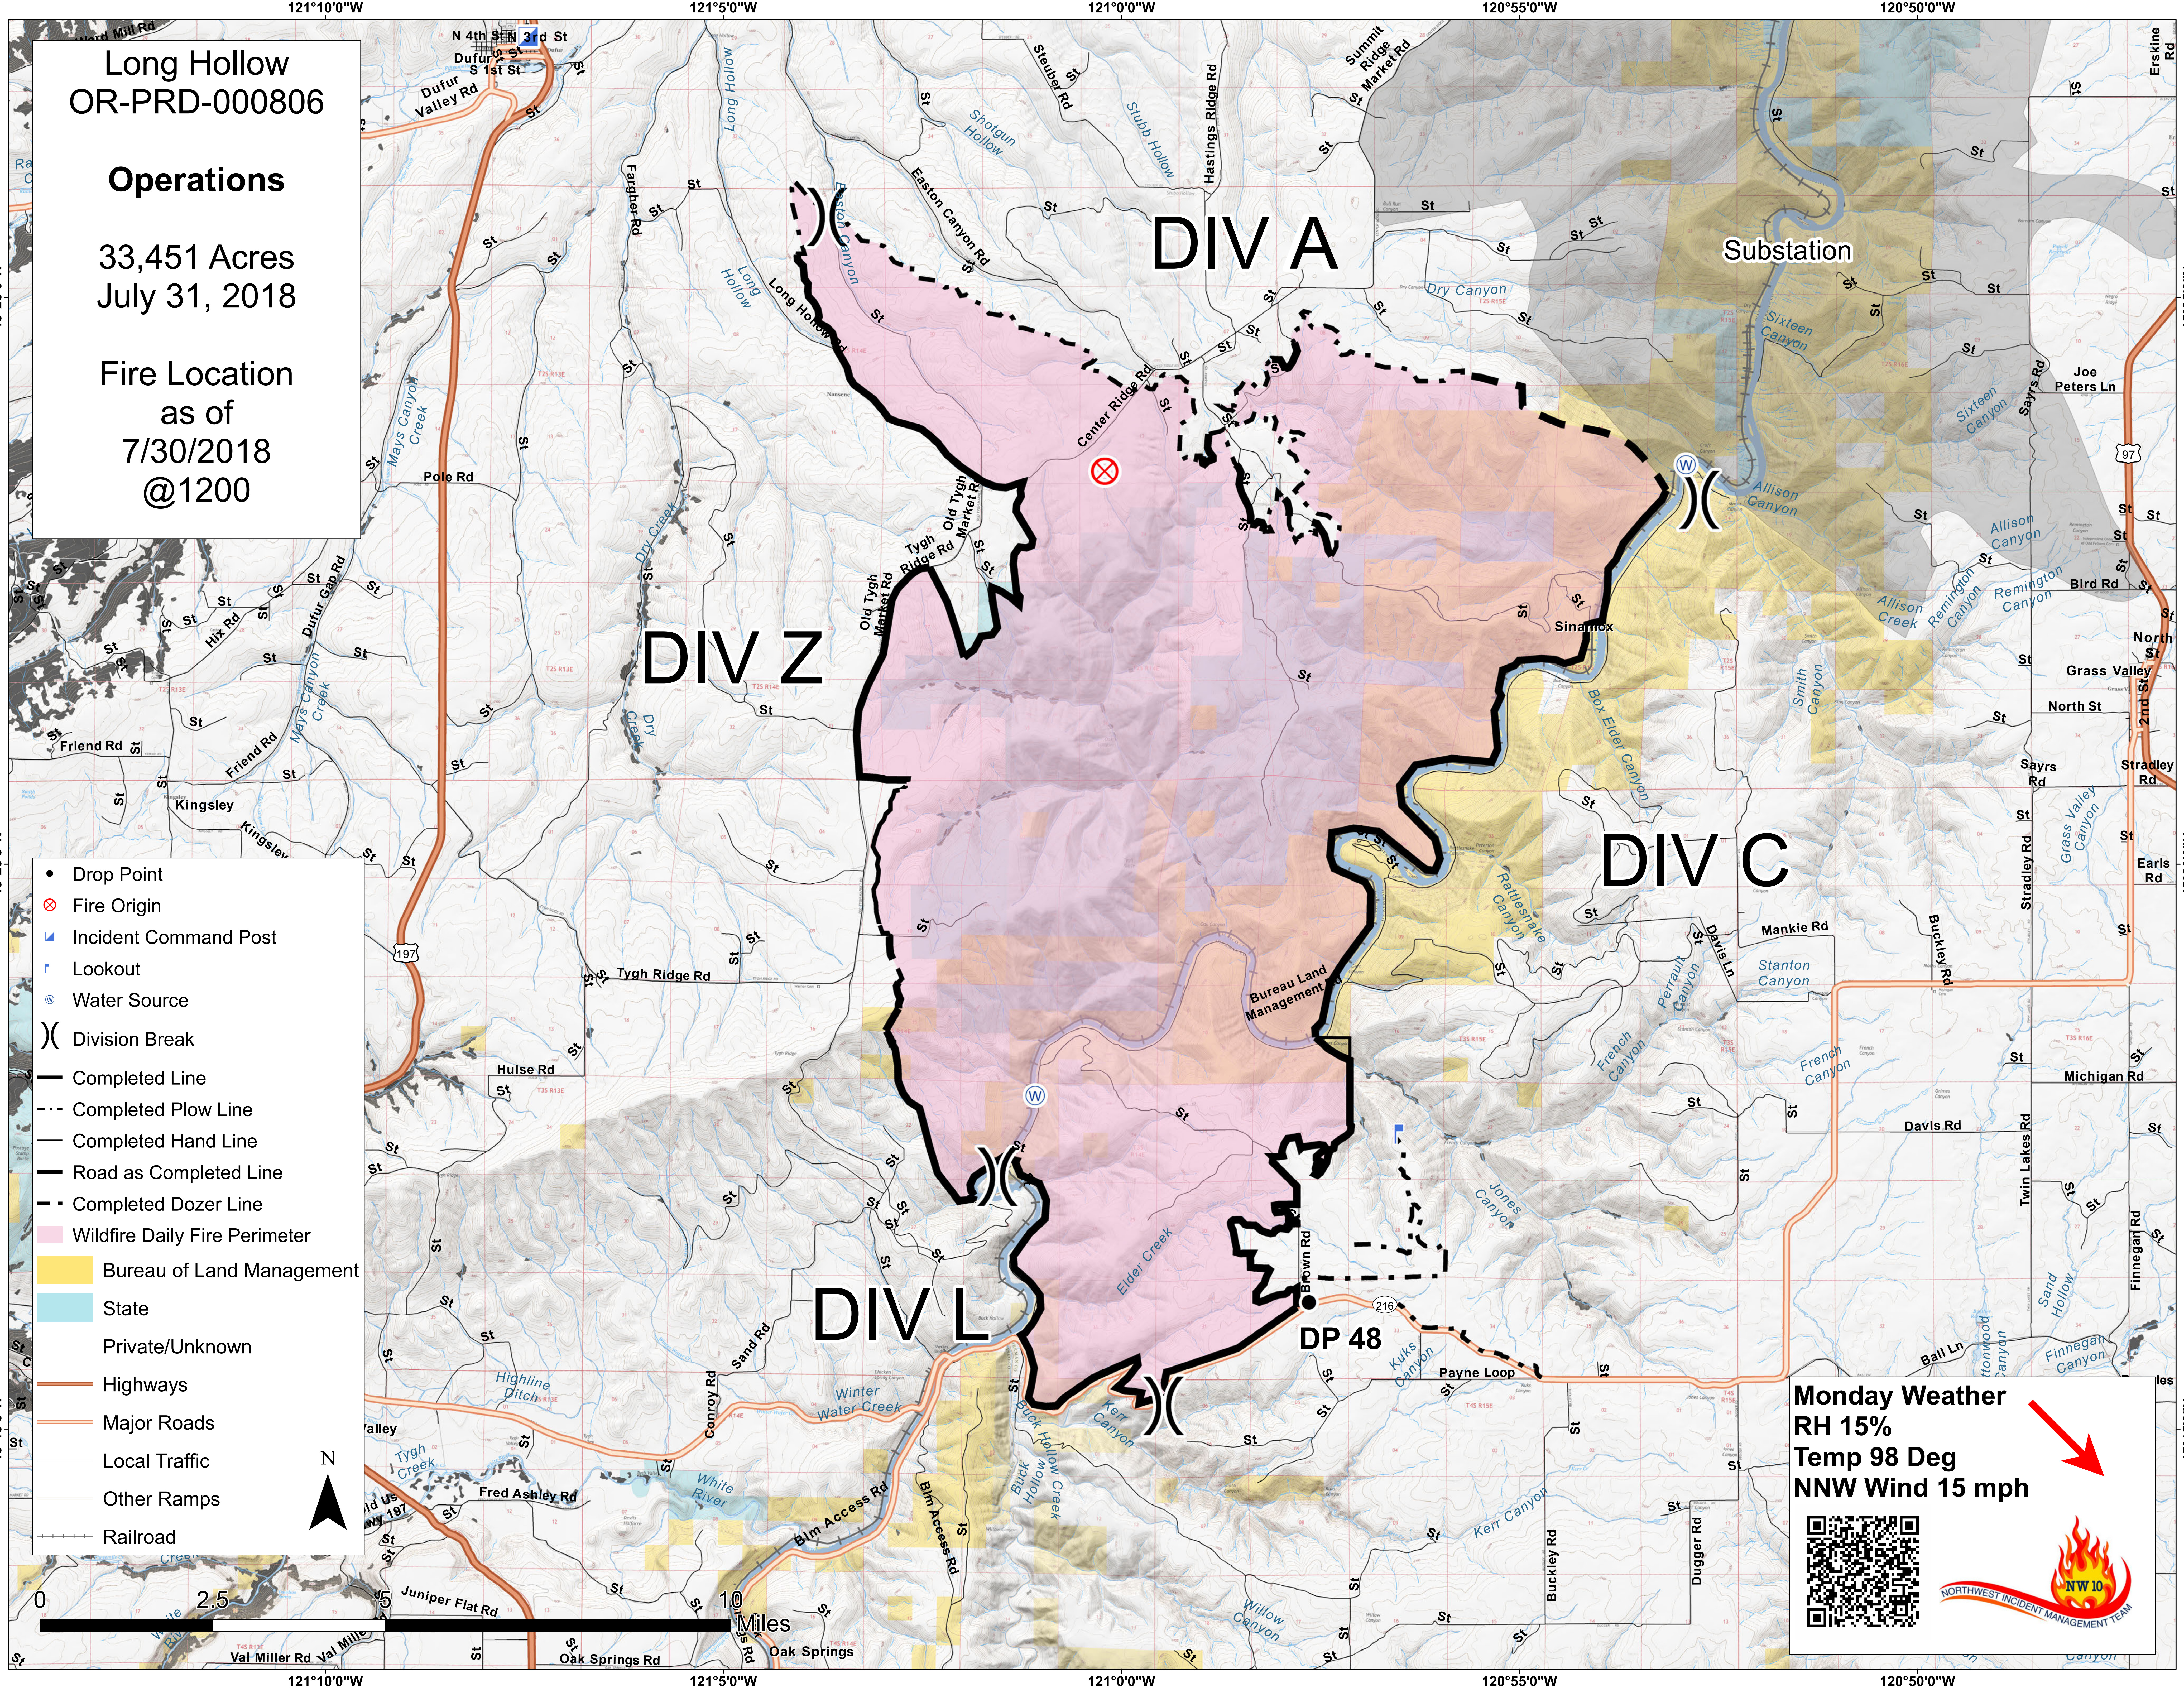

Long Hollow
OR-PRD-000806

Operations

33,451 Acres
July 31, 2018

Fire Location
as of
7/30/2018
@1200

- Drop Point
- ⊗ Fire Origin
- ▣ Incident Command Post
- ▣ Lookout
- ⊕ Water Source
-) Division Break
- Completed Line
- - - Completed Plow Line
- Completed Hand Line
- Road as Completed Line
- - - Completed Dozer Line
- Wildfire Daily Fire Perimeter
- Bureau of Land Management
- State
- Private/Unknown
- Highways
- Major Roads
- Local Traffic
- Other Ramps
- Railroad