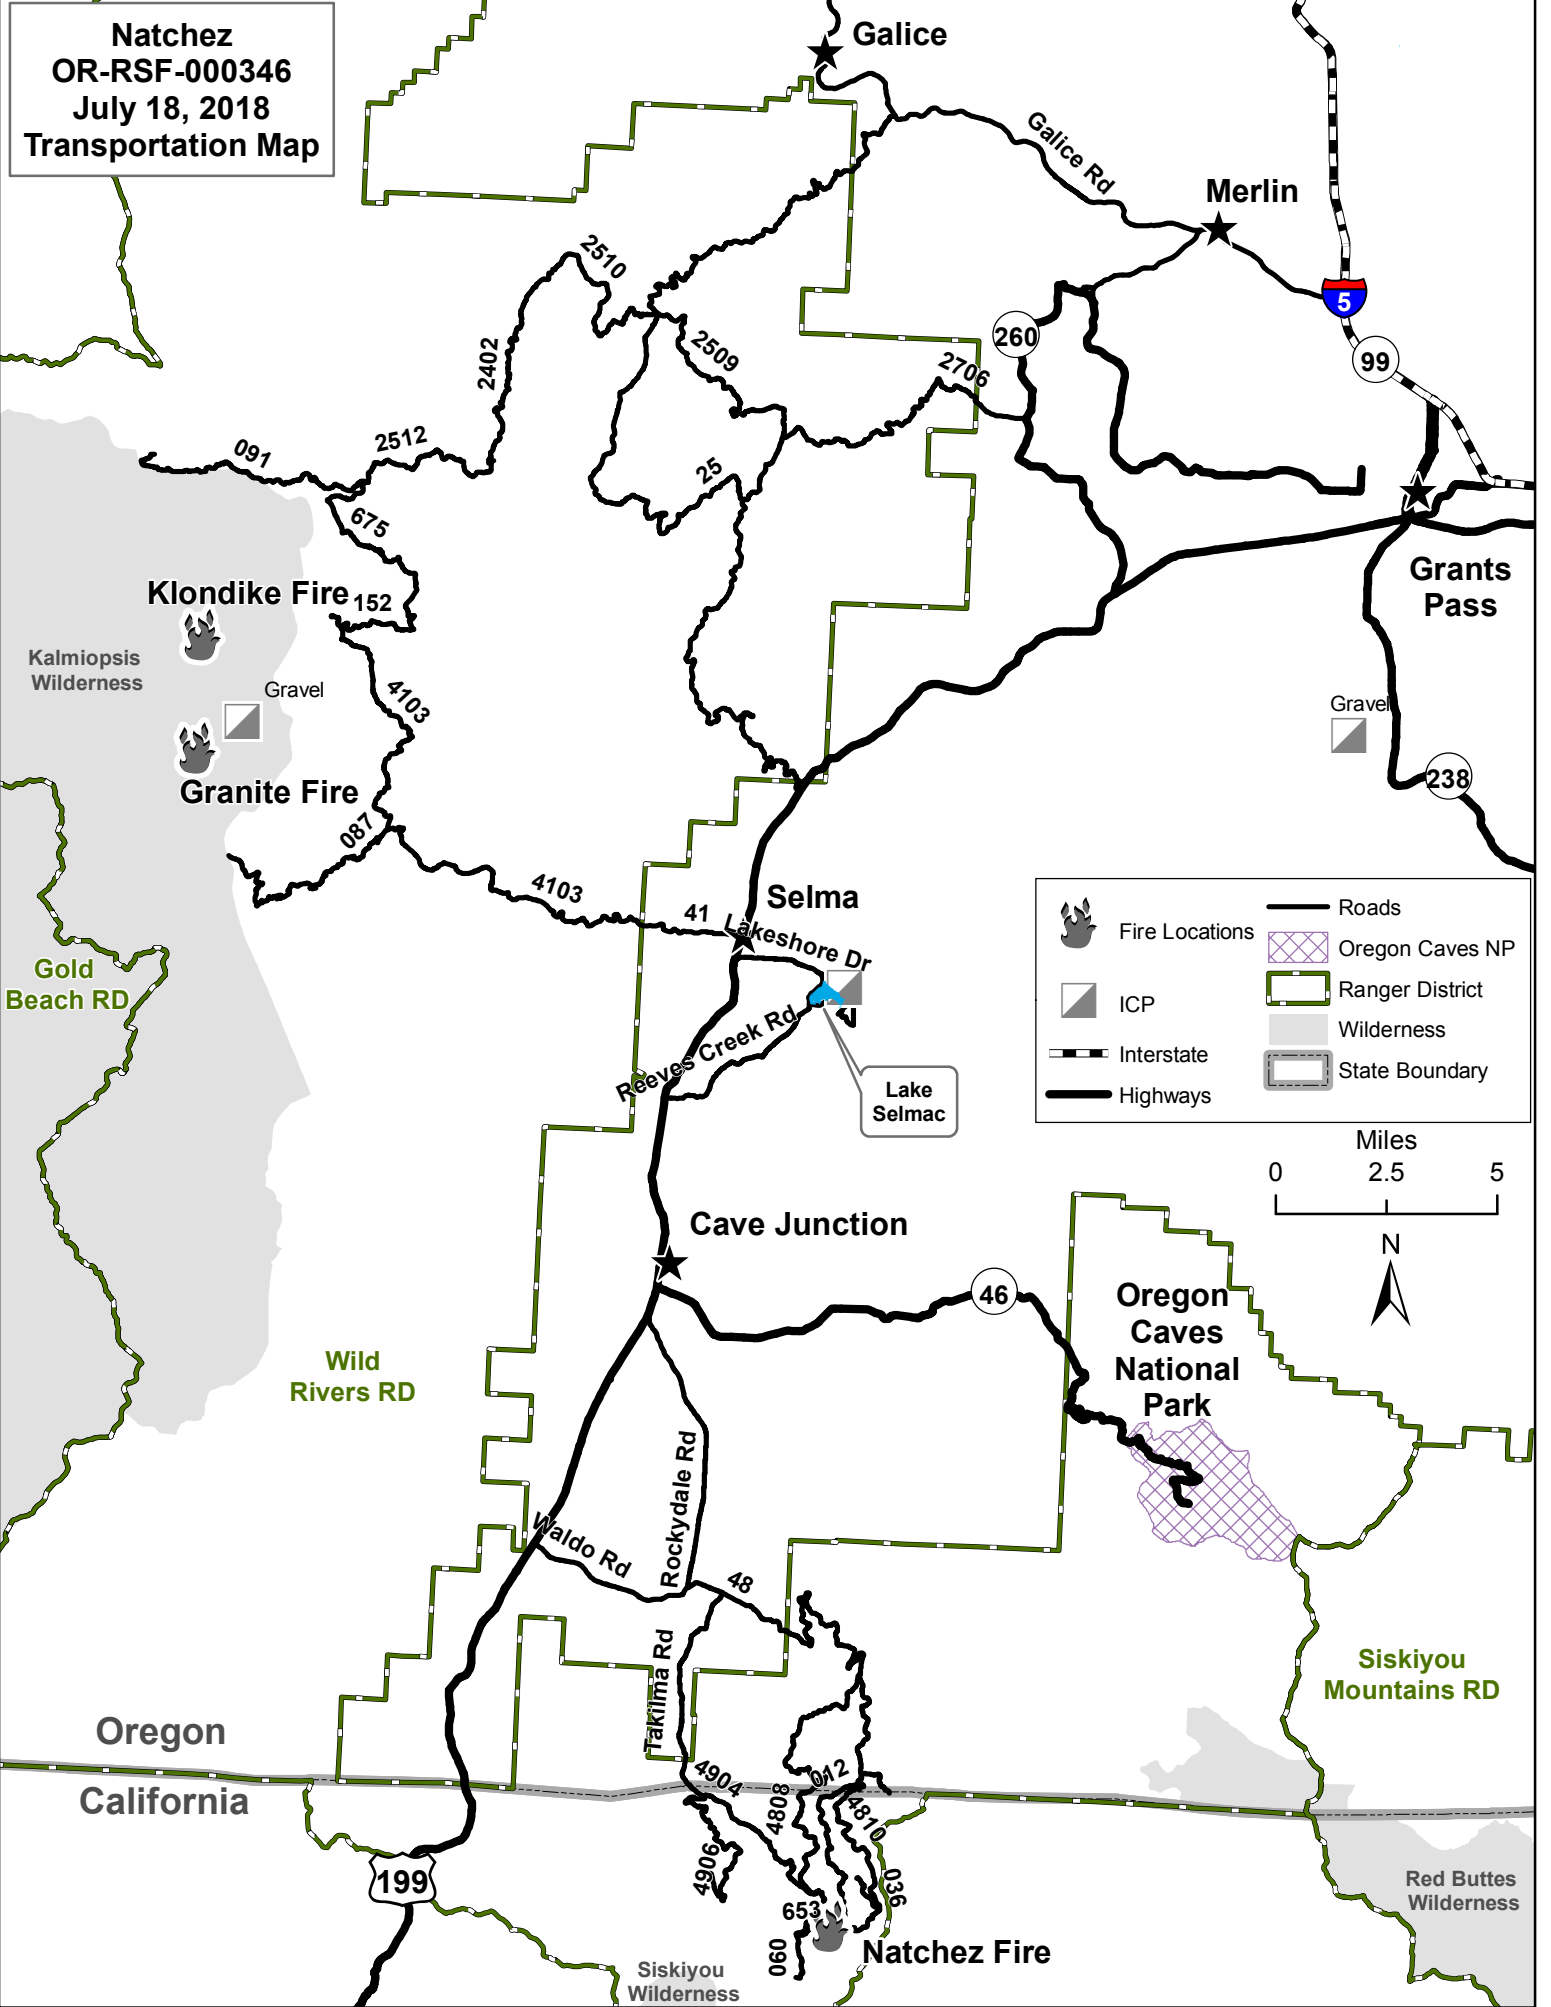

Natchez
OR-RSF-000346
July 18, 2018
Transportation Map

	Fire Locations		Roads
	Gravel		Oregon Caves NP
	ICP		Ranger District
	Interstate		Wilderness
	Highways		State Boundary

Towns: Galice, Merlin, Selma, Cave Junction, Grants Pass

Roads: Galice Rd, Reeves Creek Rd, Lakeshore Dr, Gold Beach RD, Wild Rivers RD, Rockydale Rd, Takilma Rd, Waldo Rd, Highway 199, Highway 260, Highway 99, Highway 238, Highway 46, Highway 48, Highway 41, Highway 25, Highway 2510, Highway 2509, Highway 2706, Highway 2402, Highway 2512, Highway 675, Highway 152, Highway 4103, Highway 087, Highway 091, Highway 4904, Highway 4906, Highway 4808, Highway 060, Highway 062, Highway 063, Highway 064, Highway 065, Highway 066, Highway 067, Highway 068, Highway 069, Highway 070, Highway 071, Highway 072, Highway 073, Highway 074, Highway 075, Highway 076, Highway 077, Highway 078, Highway 079, Highway 080, Highway 081, Highway 082, Highway 083, Highway 084, Highway 085, Highway 086, Highway 087, Highway 088, Highway 089, Highway 090, Highway 091, Highway 092, Highway 093, Highway 094, Highway 095, Highway 096, Highway 097, Highway 098, Highway 099

Wilderness: Kalmiopsis Wilderness, Granite Fire, Natchez Fire, Red Buttes Wilderness, Siskiyou Wilderness

Other: Klondike Fire, Granite Fire, Natchez Fire, Lake Selmac, Oregon Caves National Park