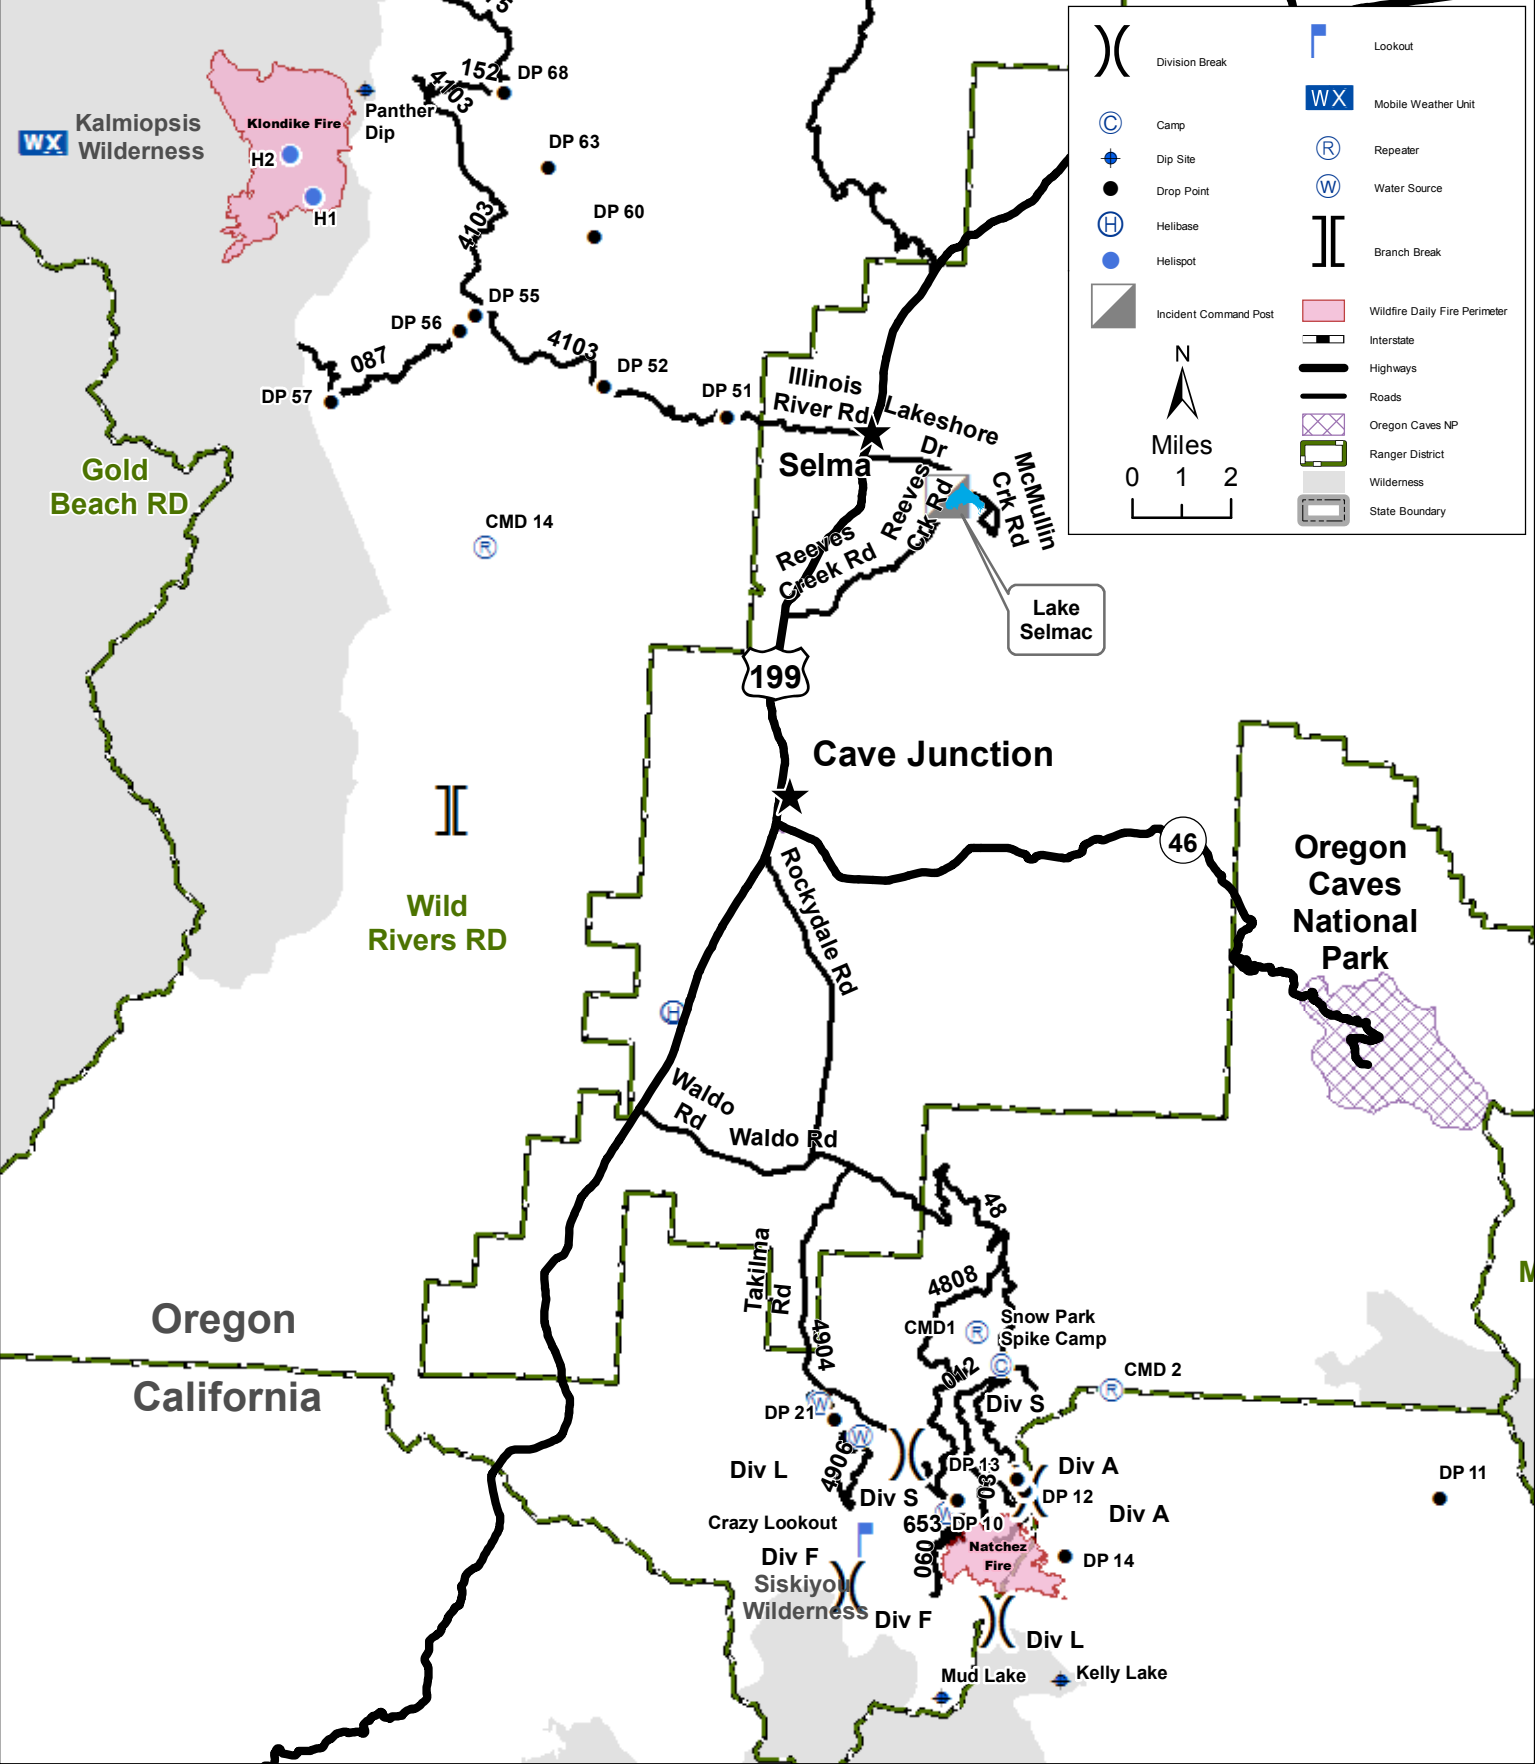

Klondike
OR-RSF-000354
July 23, 2018
Transportation Map

()	Division Break	🚩	Lookout
Ⓒ	Camp	WX	Mobile Weather Unit
⚓	Dip Site	Ⓡ	Repeater
●	Drop Point	Ⓜ	Water Source
Ⓜ	Helibase	⏏	Branch Break
●	Helispot	▬	Incident Command Post
▬	Incident Command Post	▬	Wildfire Daily Fire Perimeter
⬆	North Arrow	▬	Interstate
0 1 2	Miles	▬	Highways
		▬	Roads
		▬	Oregon Caves NP
		▬	Ranger District
		▬	Wilderness
		▬	State Boundary

Oregon
California

Oregon
Caves
National
Park

Div L
 Div S
 Div A
 Div F
 Div L
 Div S
 Div A
 Div F
 Div L

Crazy Lookout
 Siskiyou
 Wilderness

Kalmiopsis
 Wilderness

Klondike Fire
 H2
 H1

Gold
 Beach RD

Wild
 Rivers RD

Cave Junction

199

46

260

260

CMD 14

CMD1

CMD 2

060

060

060

060

060

060