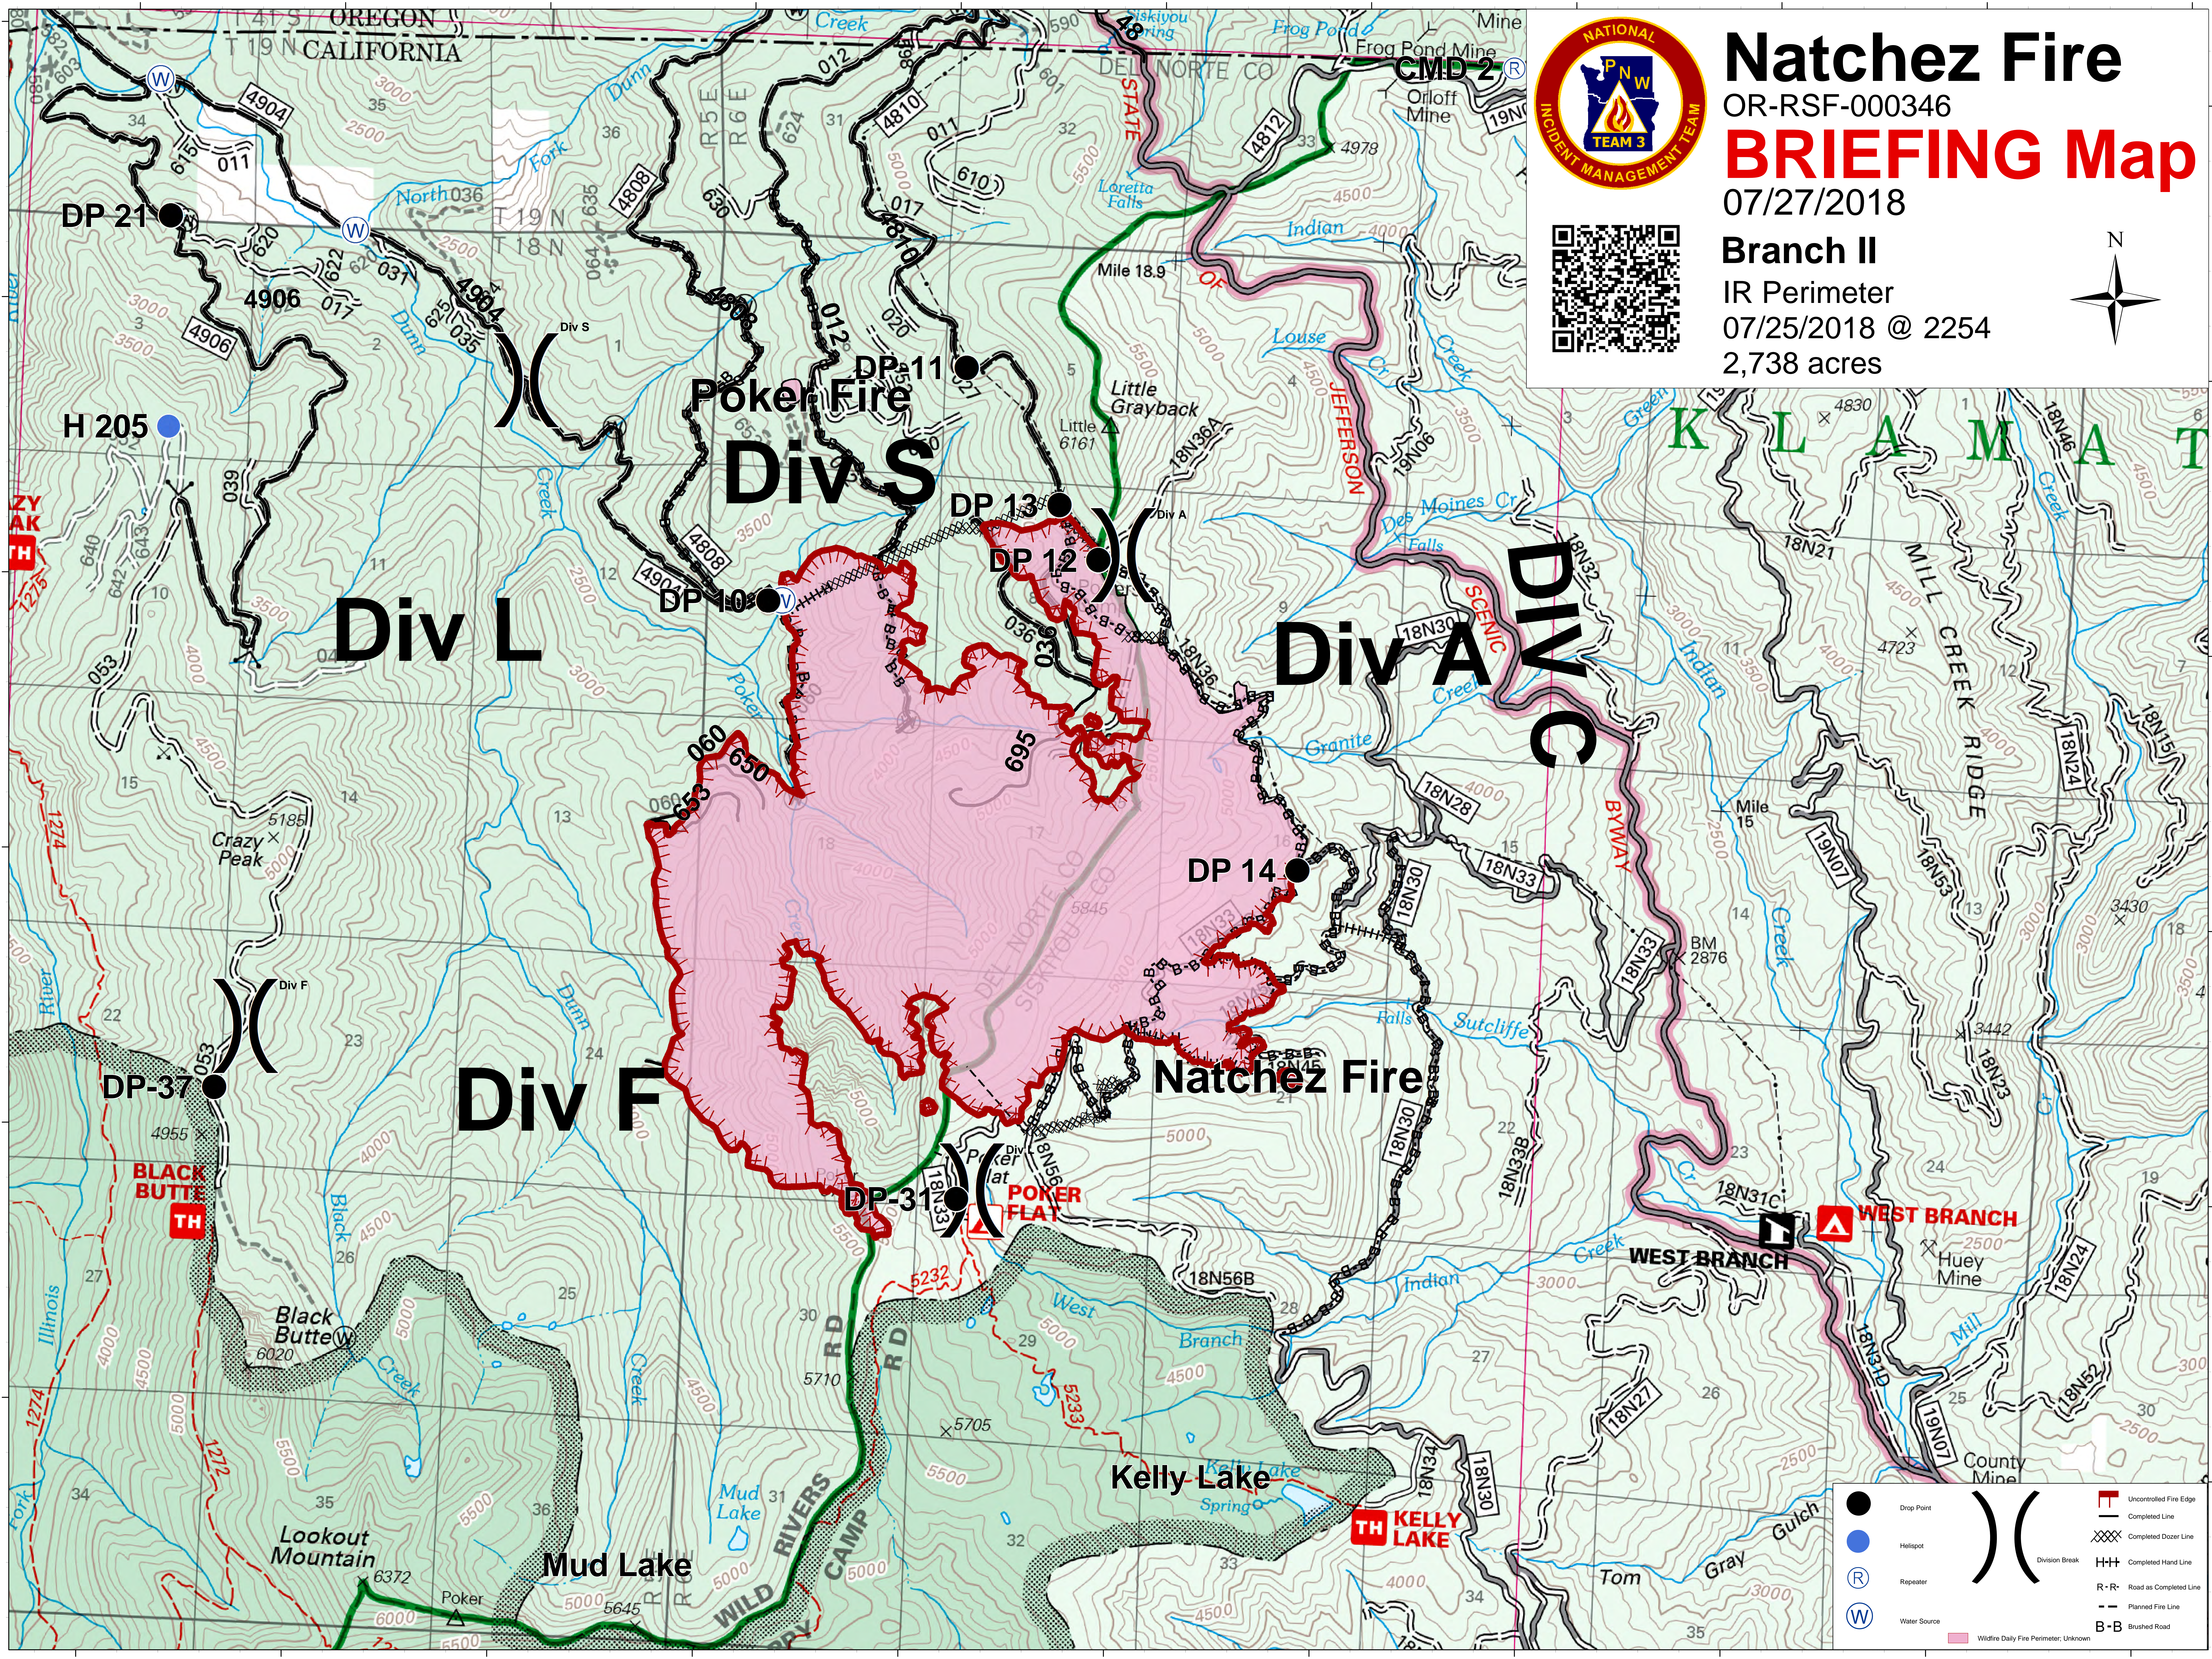

Natchez Fire

OR-RSF-000346

BRIEFING Map

07/27/2018

Branch II

IR Perimeter

07/25/2018 @ 2254

2,738 acres

	Drop Point		Uncontrolled Fire Edge
	Hotspot		Completed Line
	Repeater		Completed Doser Line
	Water Source		Completed Hand Line
			R-R Road as Completed Line
			Planned Fire Line
			Brushed Road
	Wildfire Daily Fire Perimeter: Unknown		Division Break