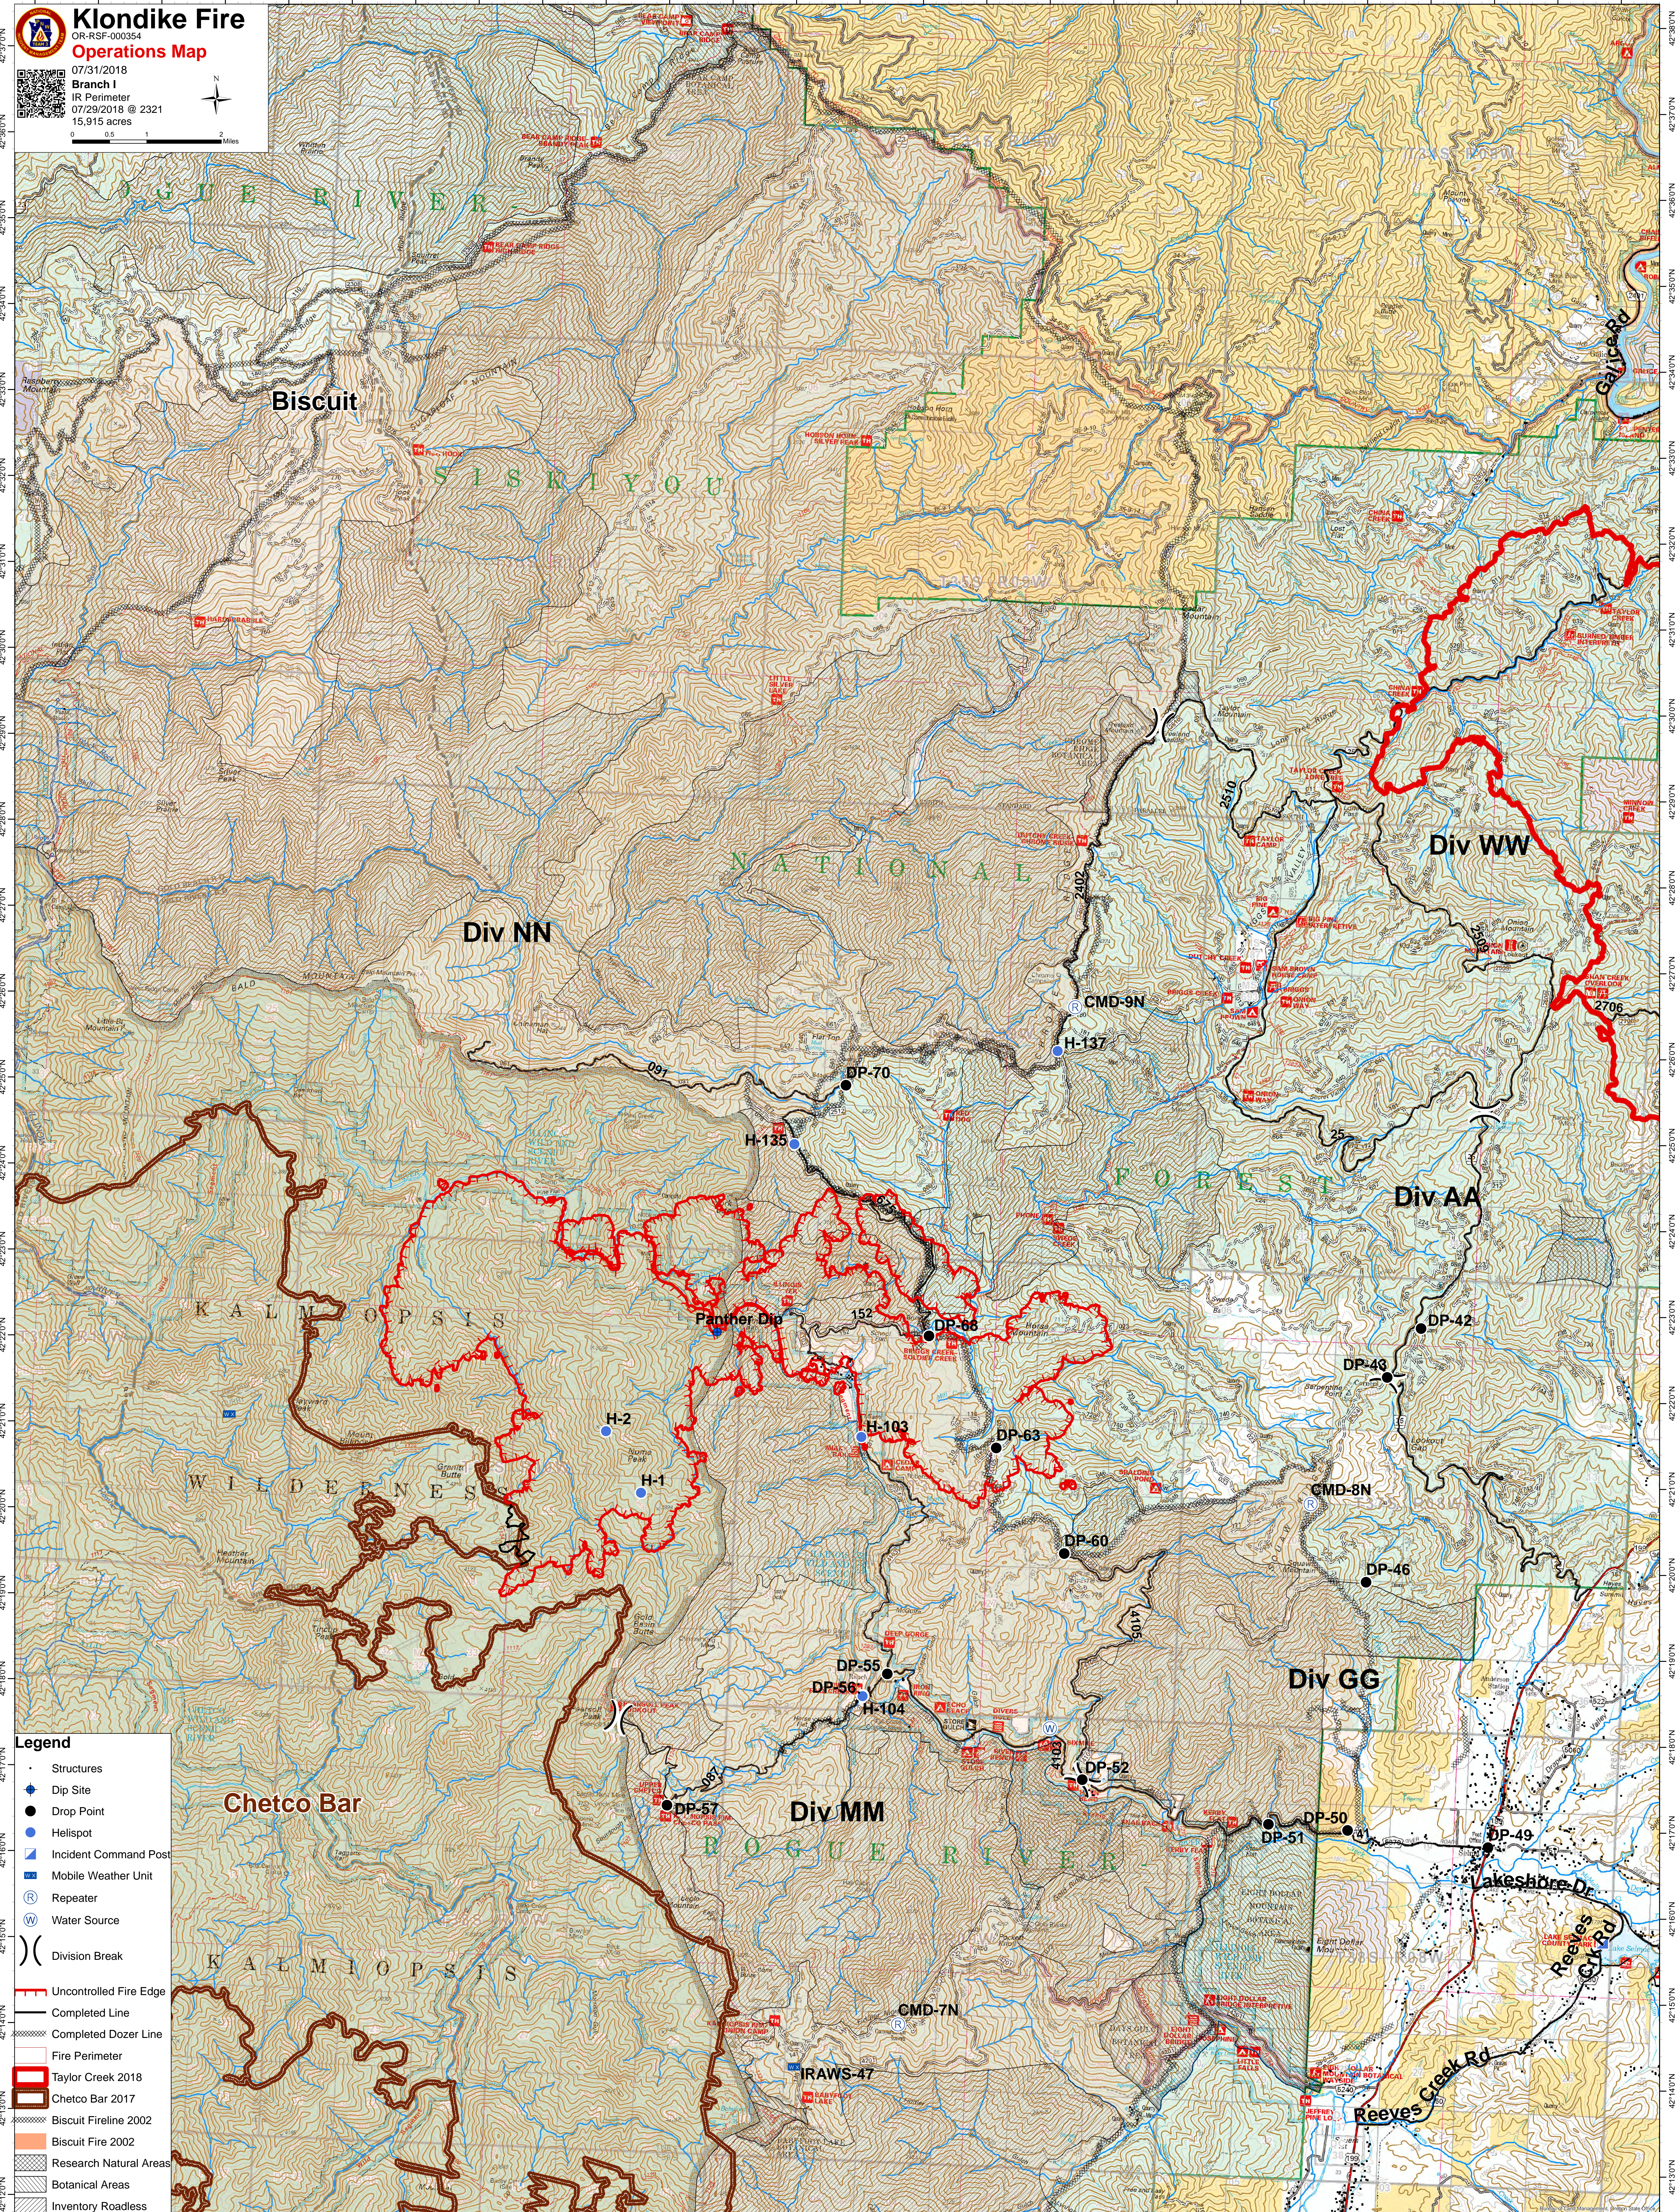

Klondike Fire
 OR-RSF-000354
Operations Map
 07/31/2018
 Branch I
 IR Perimeter
 07/29/2018 @ 2321
 15,915 acres

Legend

- Structures
- Dip Site
- Drop Point
- Helipot
- Incident Command Post
- Mobile Weather Unit
- Repeater
- Water Source
- Division Break
- Uncontrolled Fire Edge
- Completed Line
- Completed Dozer Line
- Fire Perimeter
- Taylor Creek 2018
- Chetco Bar 2017
- Biscuit Fireline 2002
- Biscuit Fire 2002
- Research Natural Areas
- Botanical Areas
- Inventory Roadless