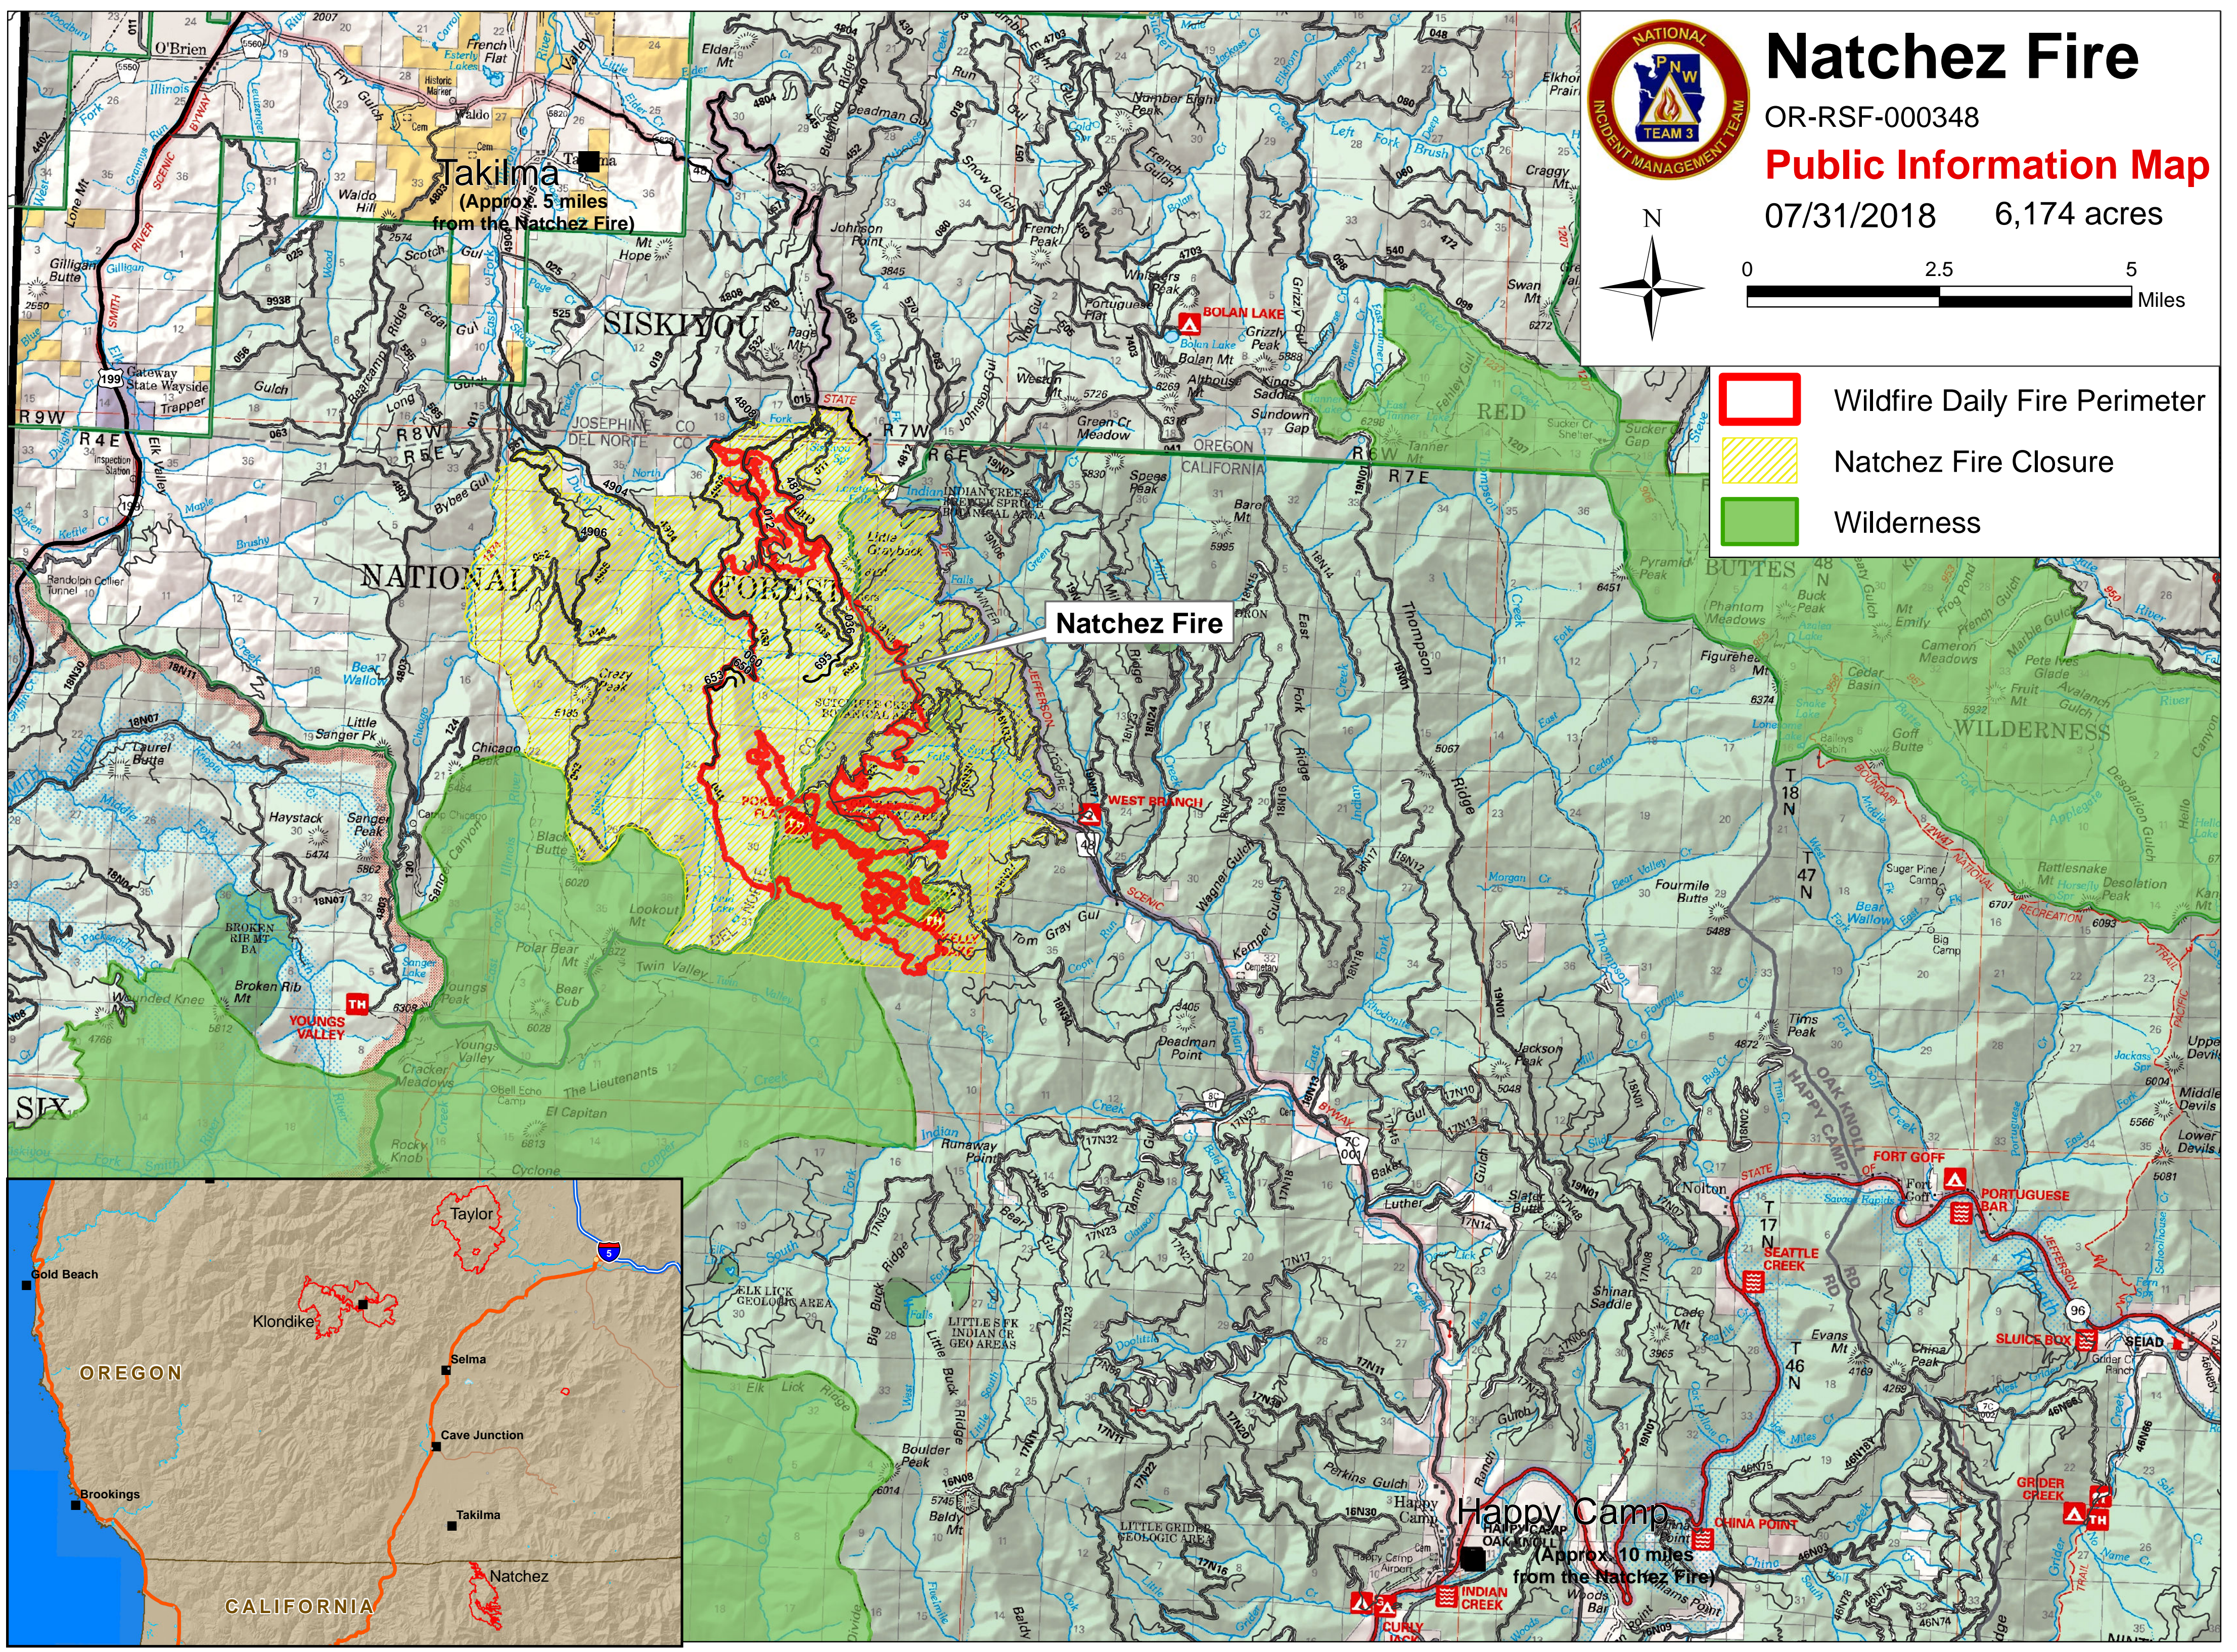

# Natchez Fire

OR-RSF-000348

**Public Information Map**

07/31/2018 6,174 acres

-  Wildfire Daily Fire Perimeter
-  Natchez Fire Closure
-  Wilderness

Takilma  
(Approx. 5 miles  
from the Natchez Fire)

Natchez Fire

Happy Camp  
(Approx. 10 miles  
from the Natchez Fire)