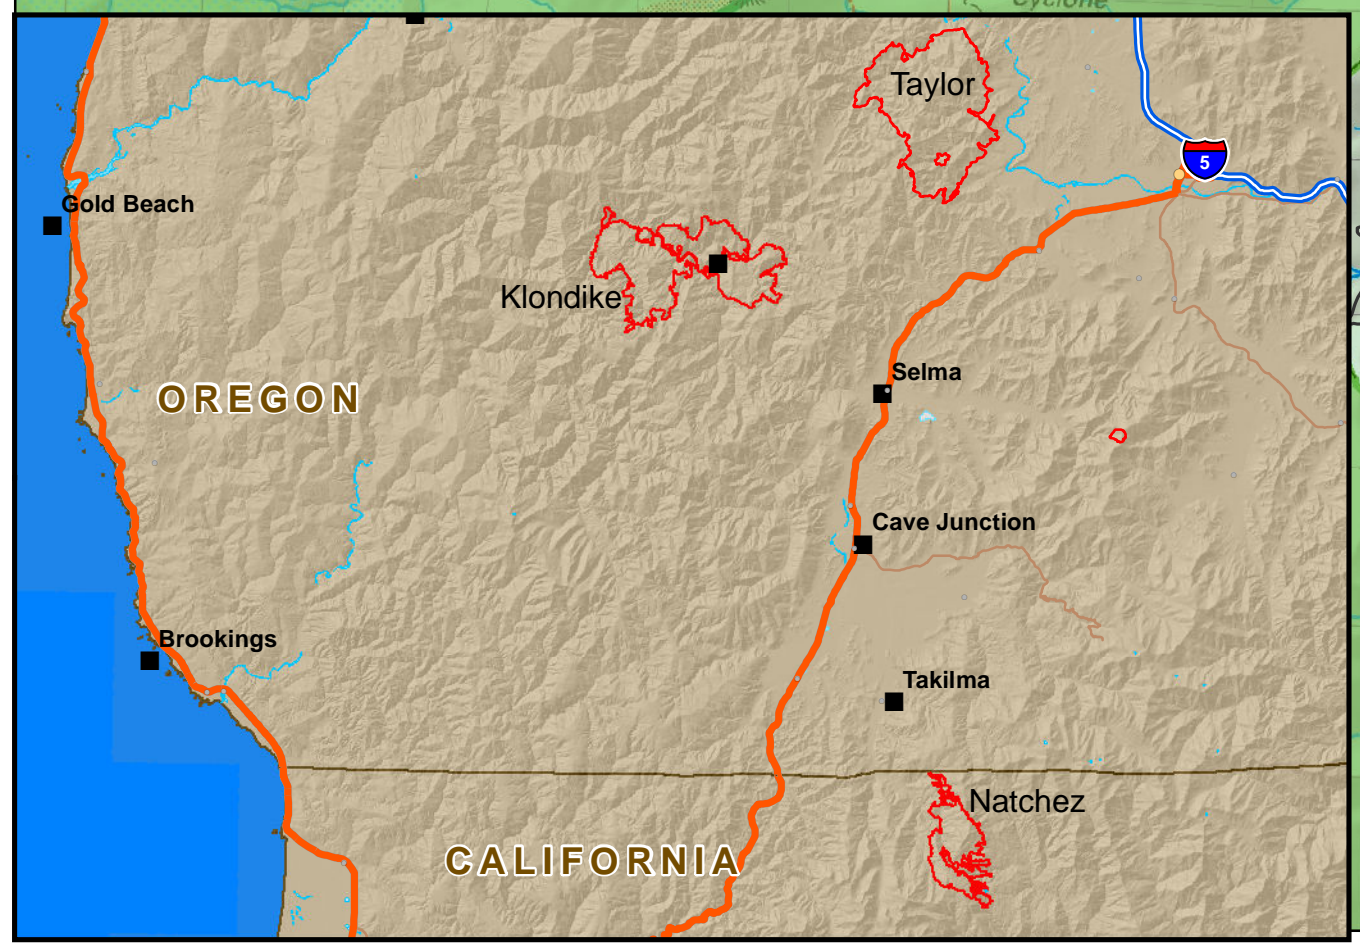

# Natchez Fire

OR-RSF-000348

**Public Information Map**

07/31/2018 6,174 acres

-  Wildfire Daily Fire Perimeter
-  Natchez Fire Closure
-  Wilderness

Takilma  
(Approx. 5 miles  
from the Natchez Fire)

Natchez Fire

Happy Camp  
(Approx. 10 miles  
from the Natchez Fire)