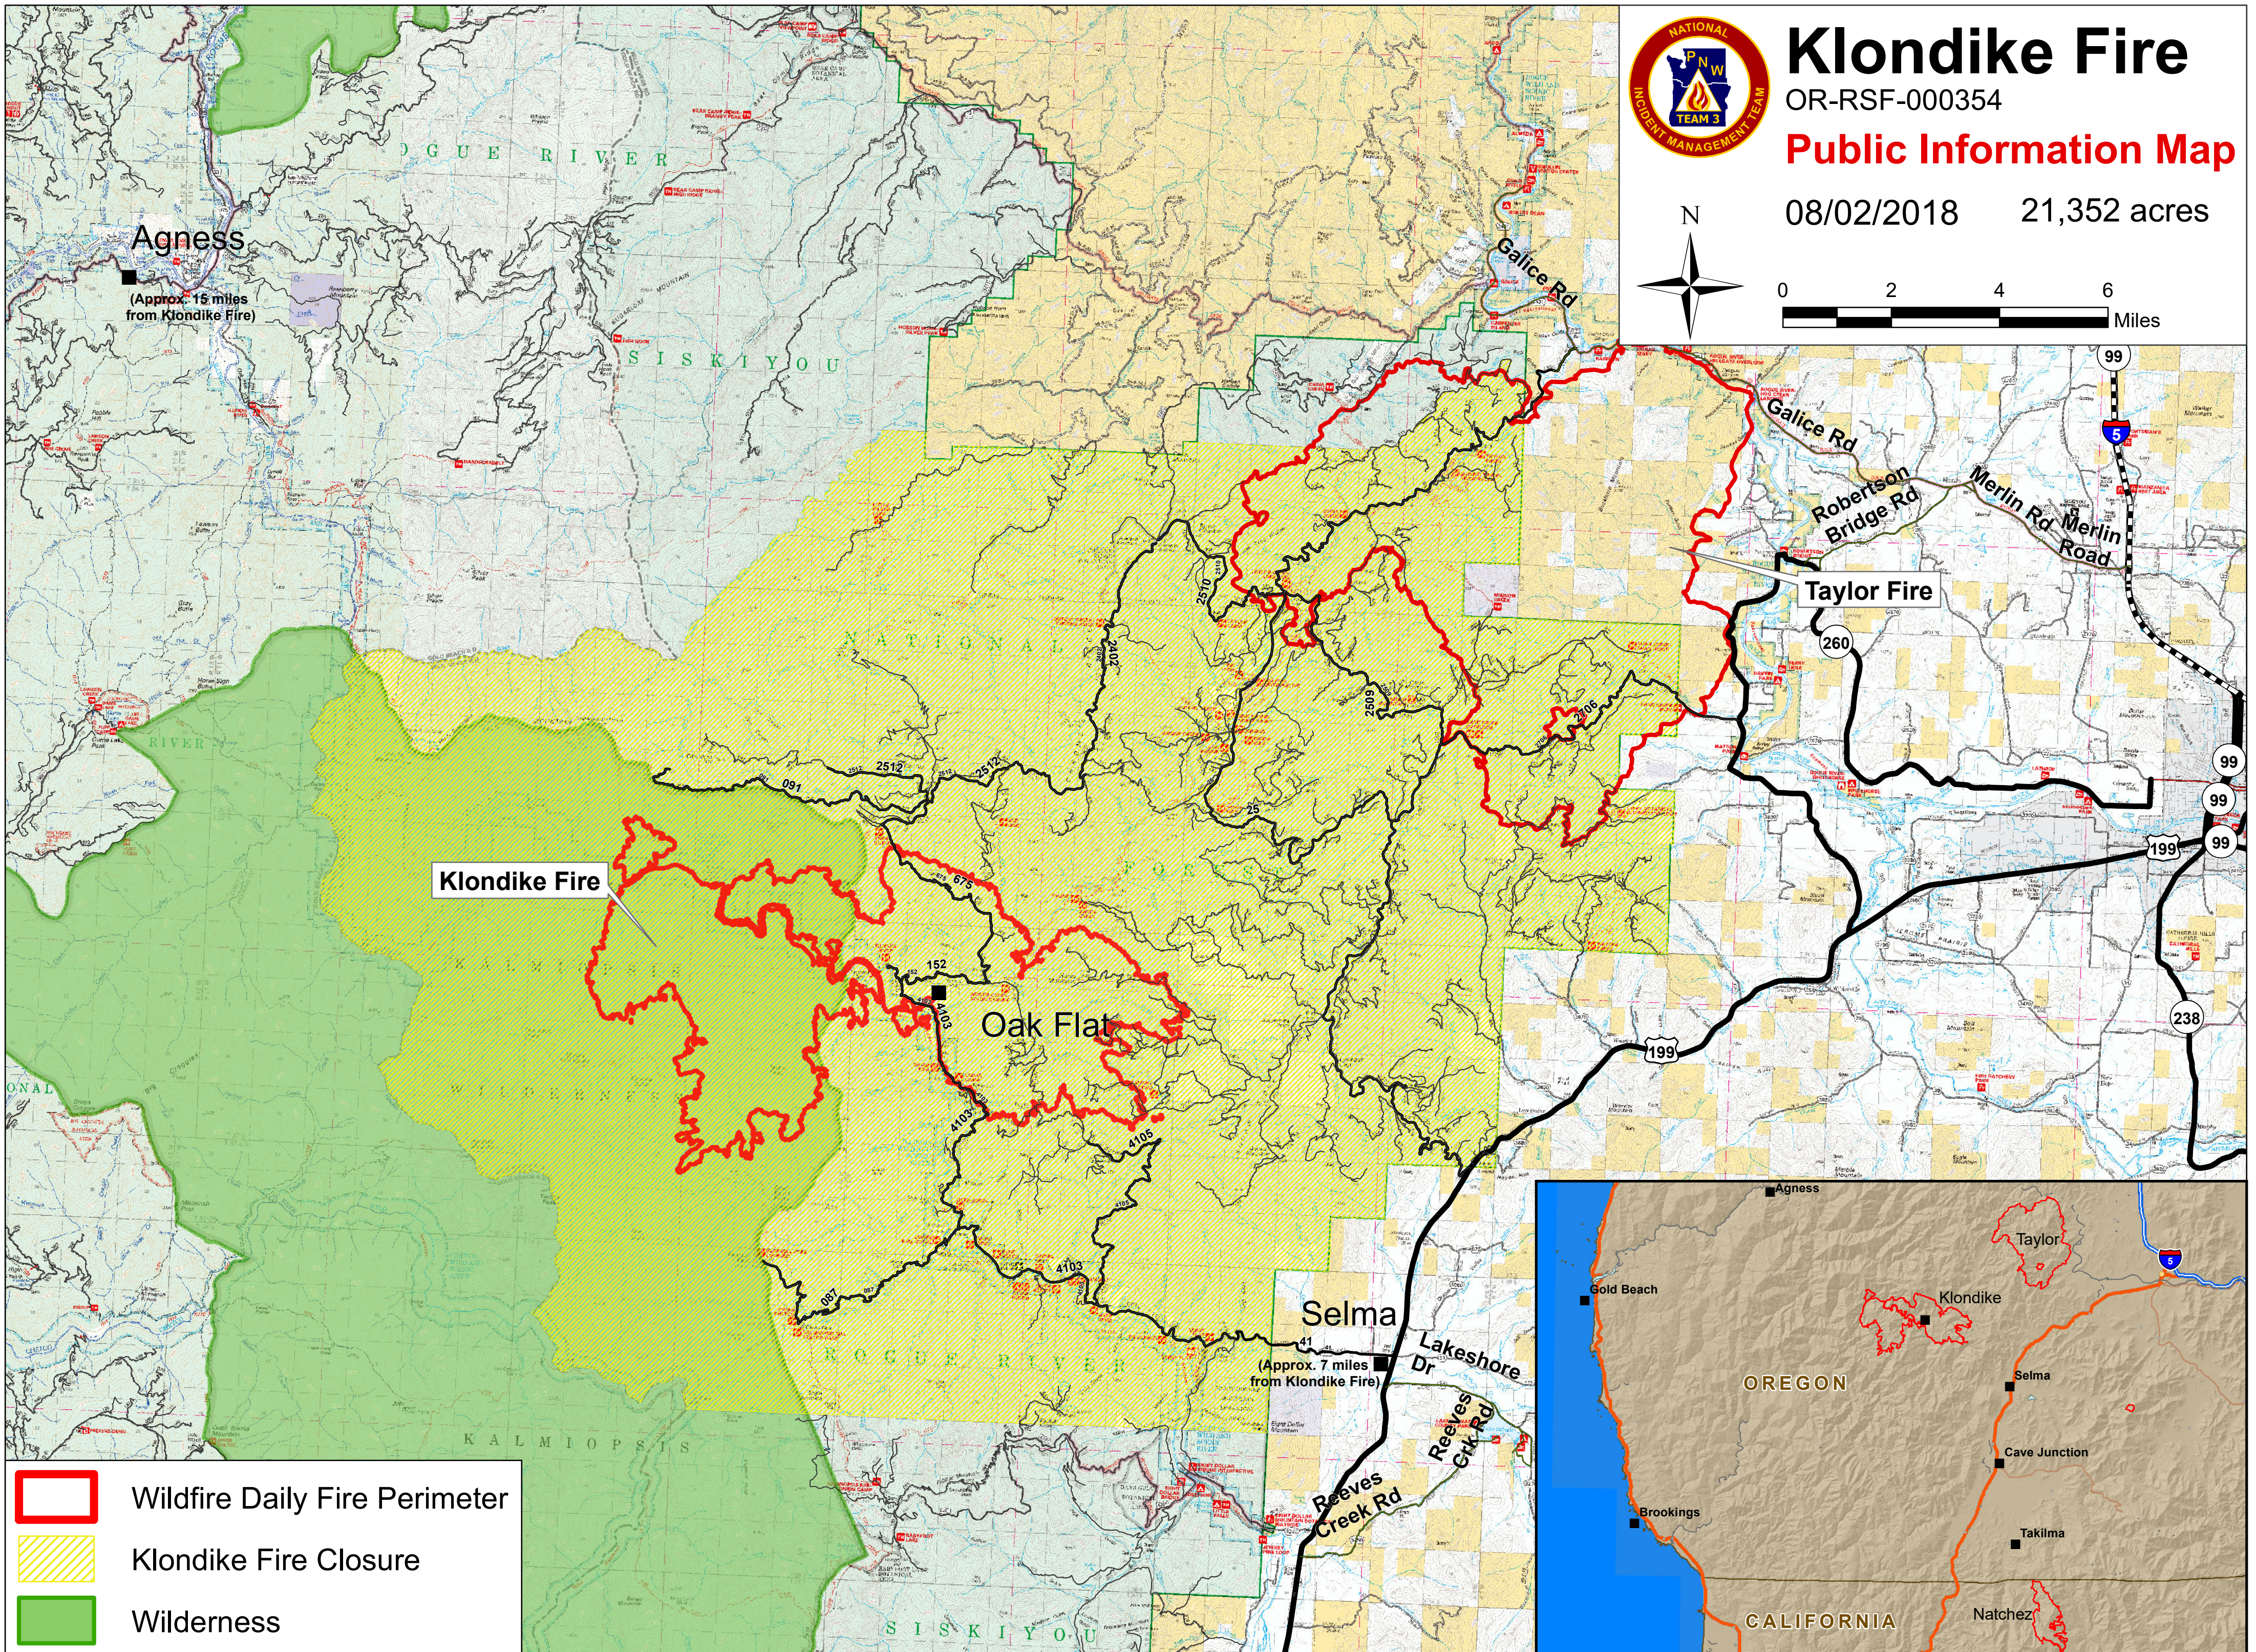

# Klondike Fire

OR-RSF-000354

## Public Information Map

08/02/2018

21,352 acres

0 2 4 6 Miles

Klondike Fire

Oak Flat

Selma

Taylor Fire

-  Wildfire Daily Fire Perimeter
-  Klondike Fire Closure
-  Wilderness