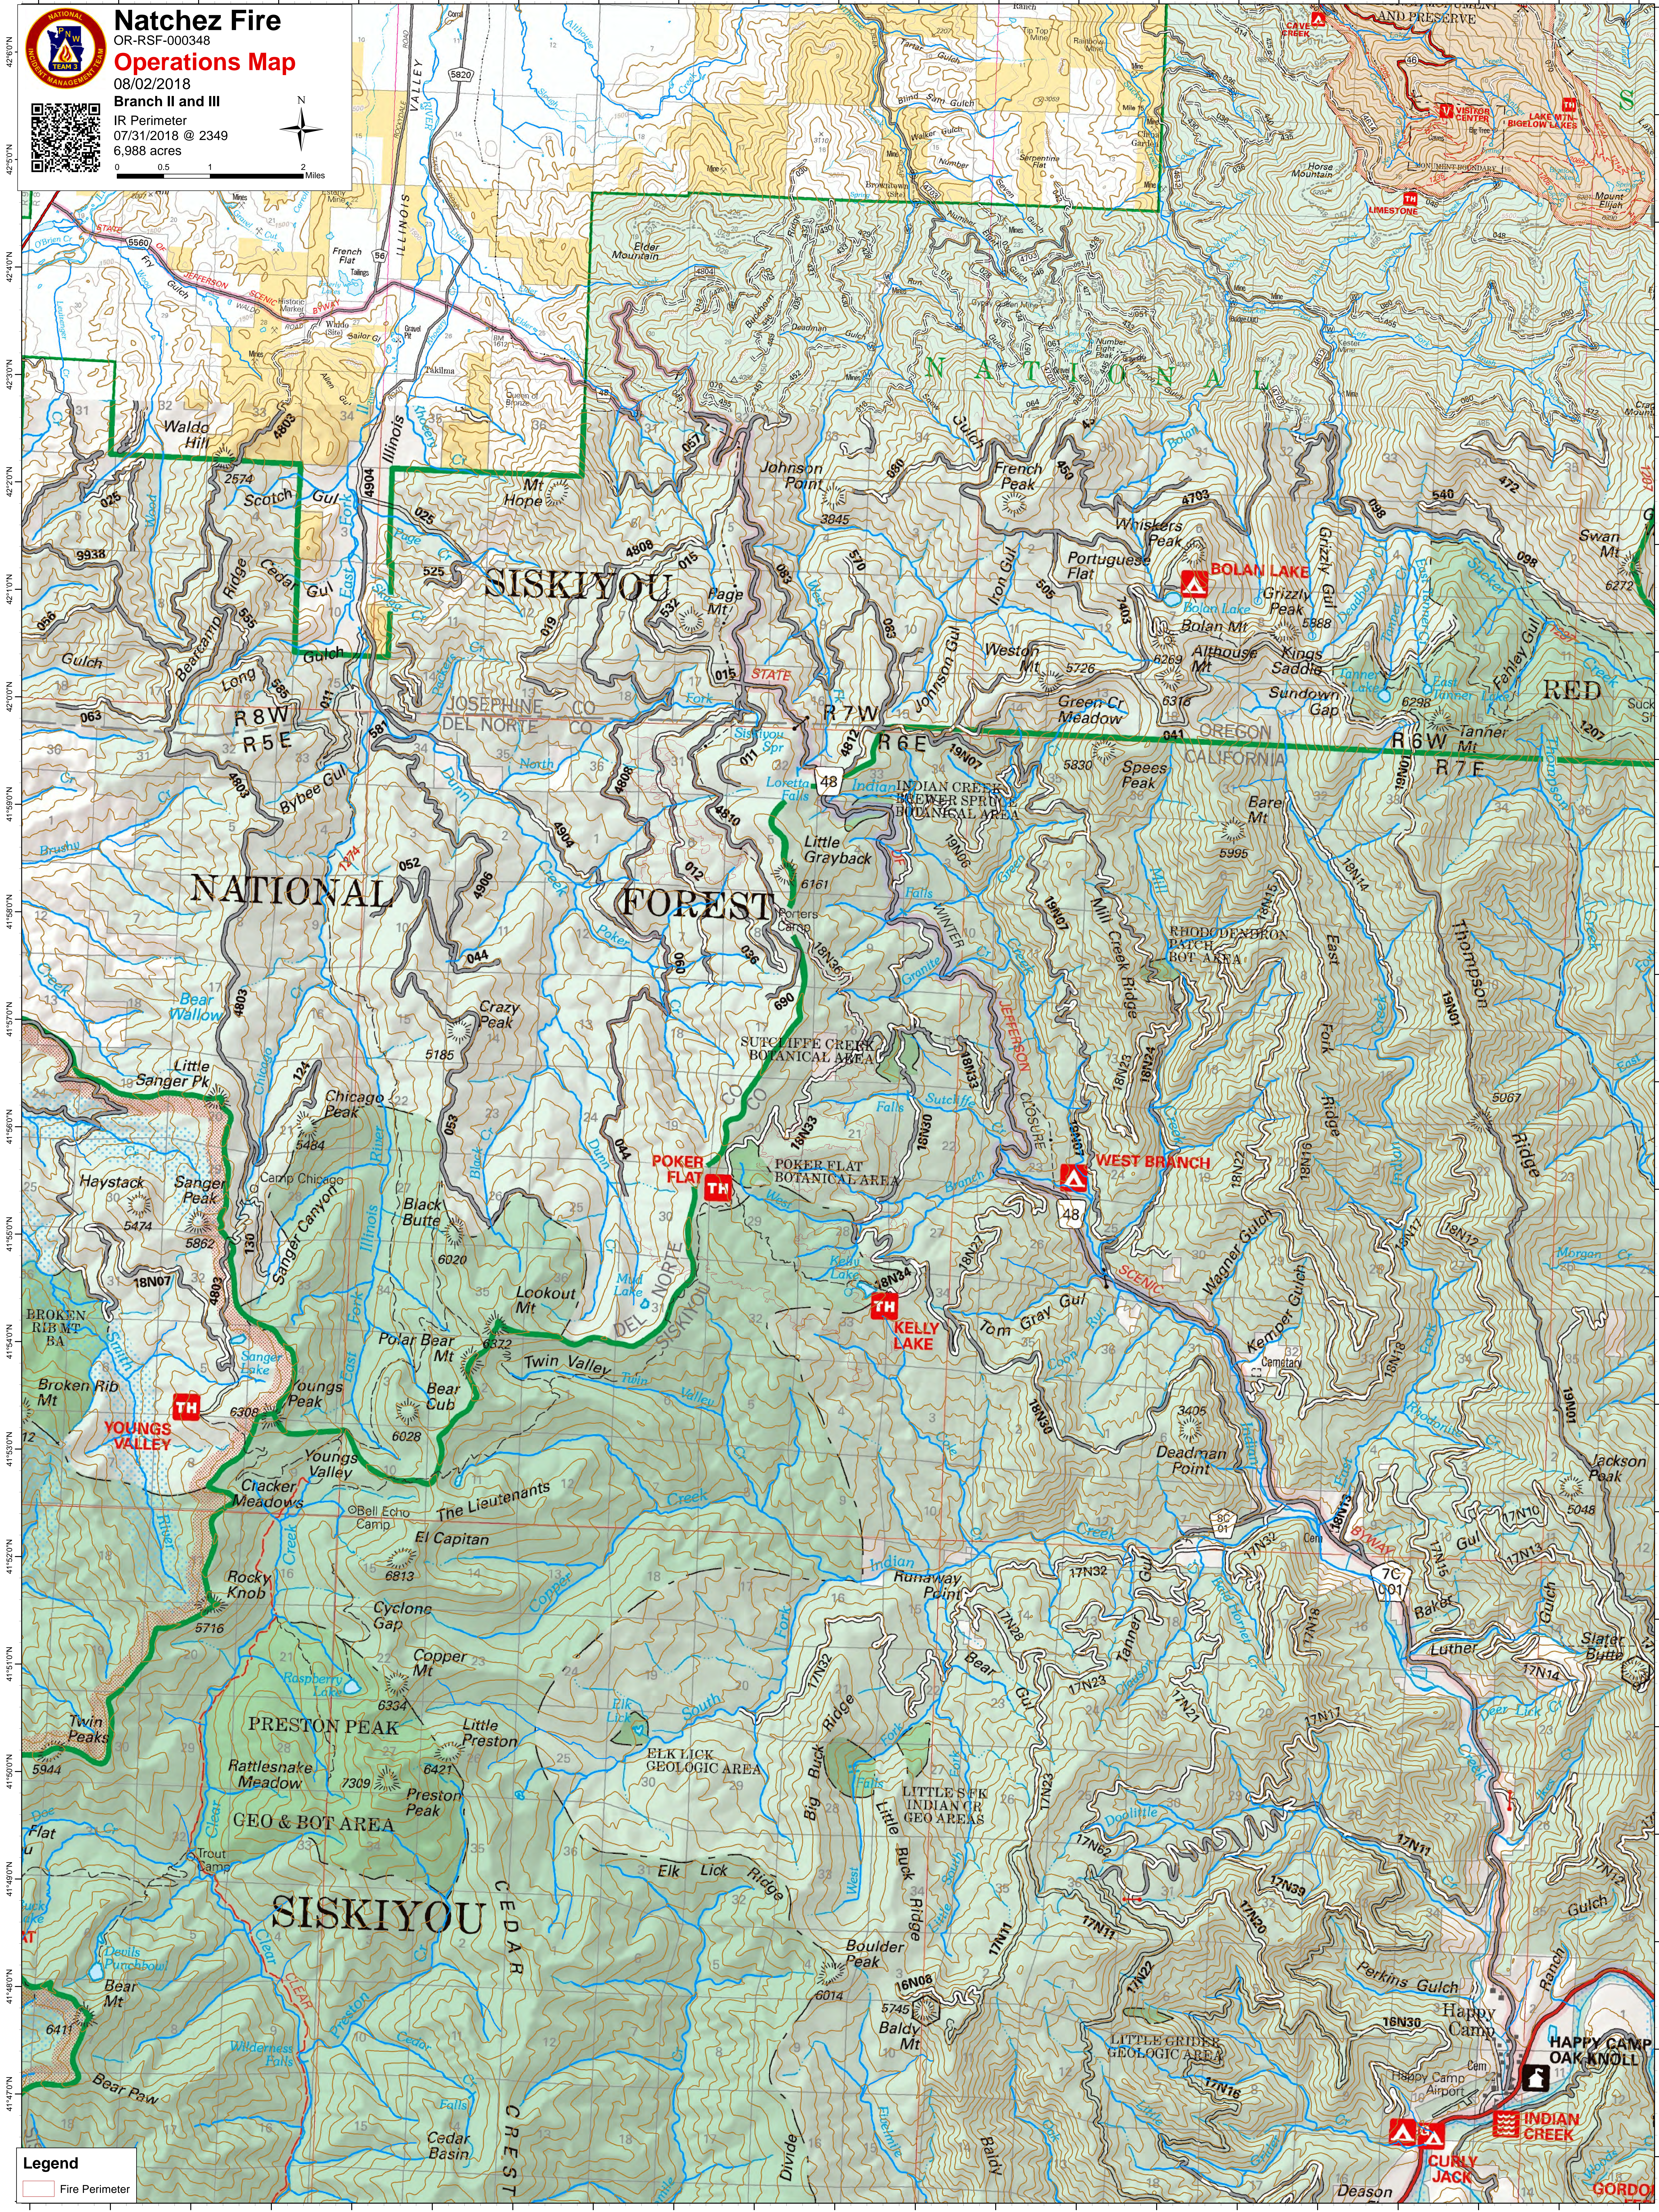

Natchez Fire
OR-RSF-000348
Operations Map

08/02/2018
Branch II and III
IR Perimeter
07/31/2018 @ 2349
6,988 acres

Legend
Fire Perimeter