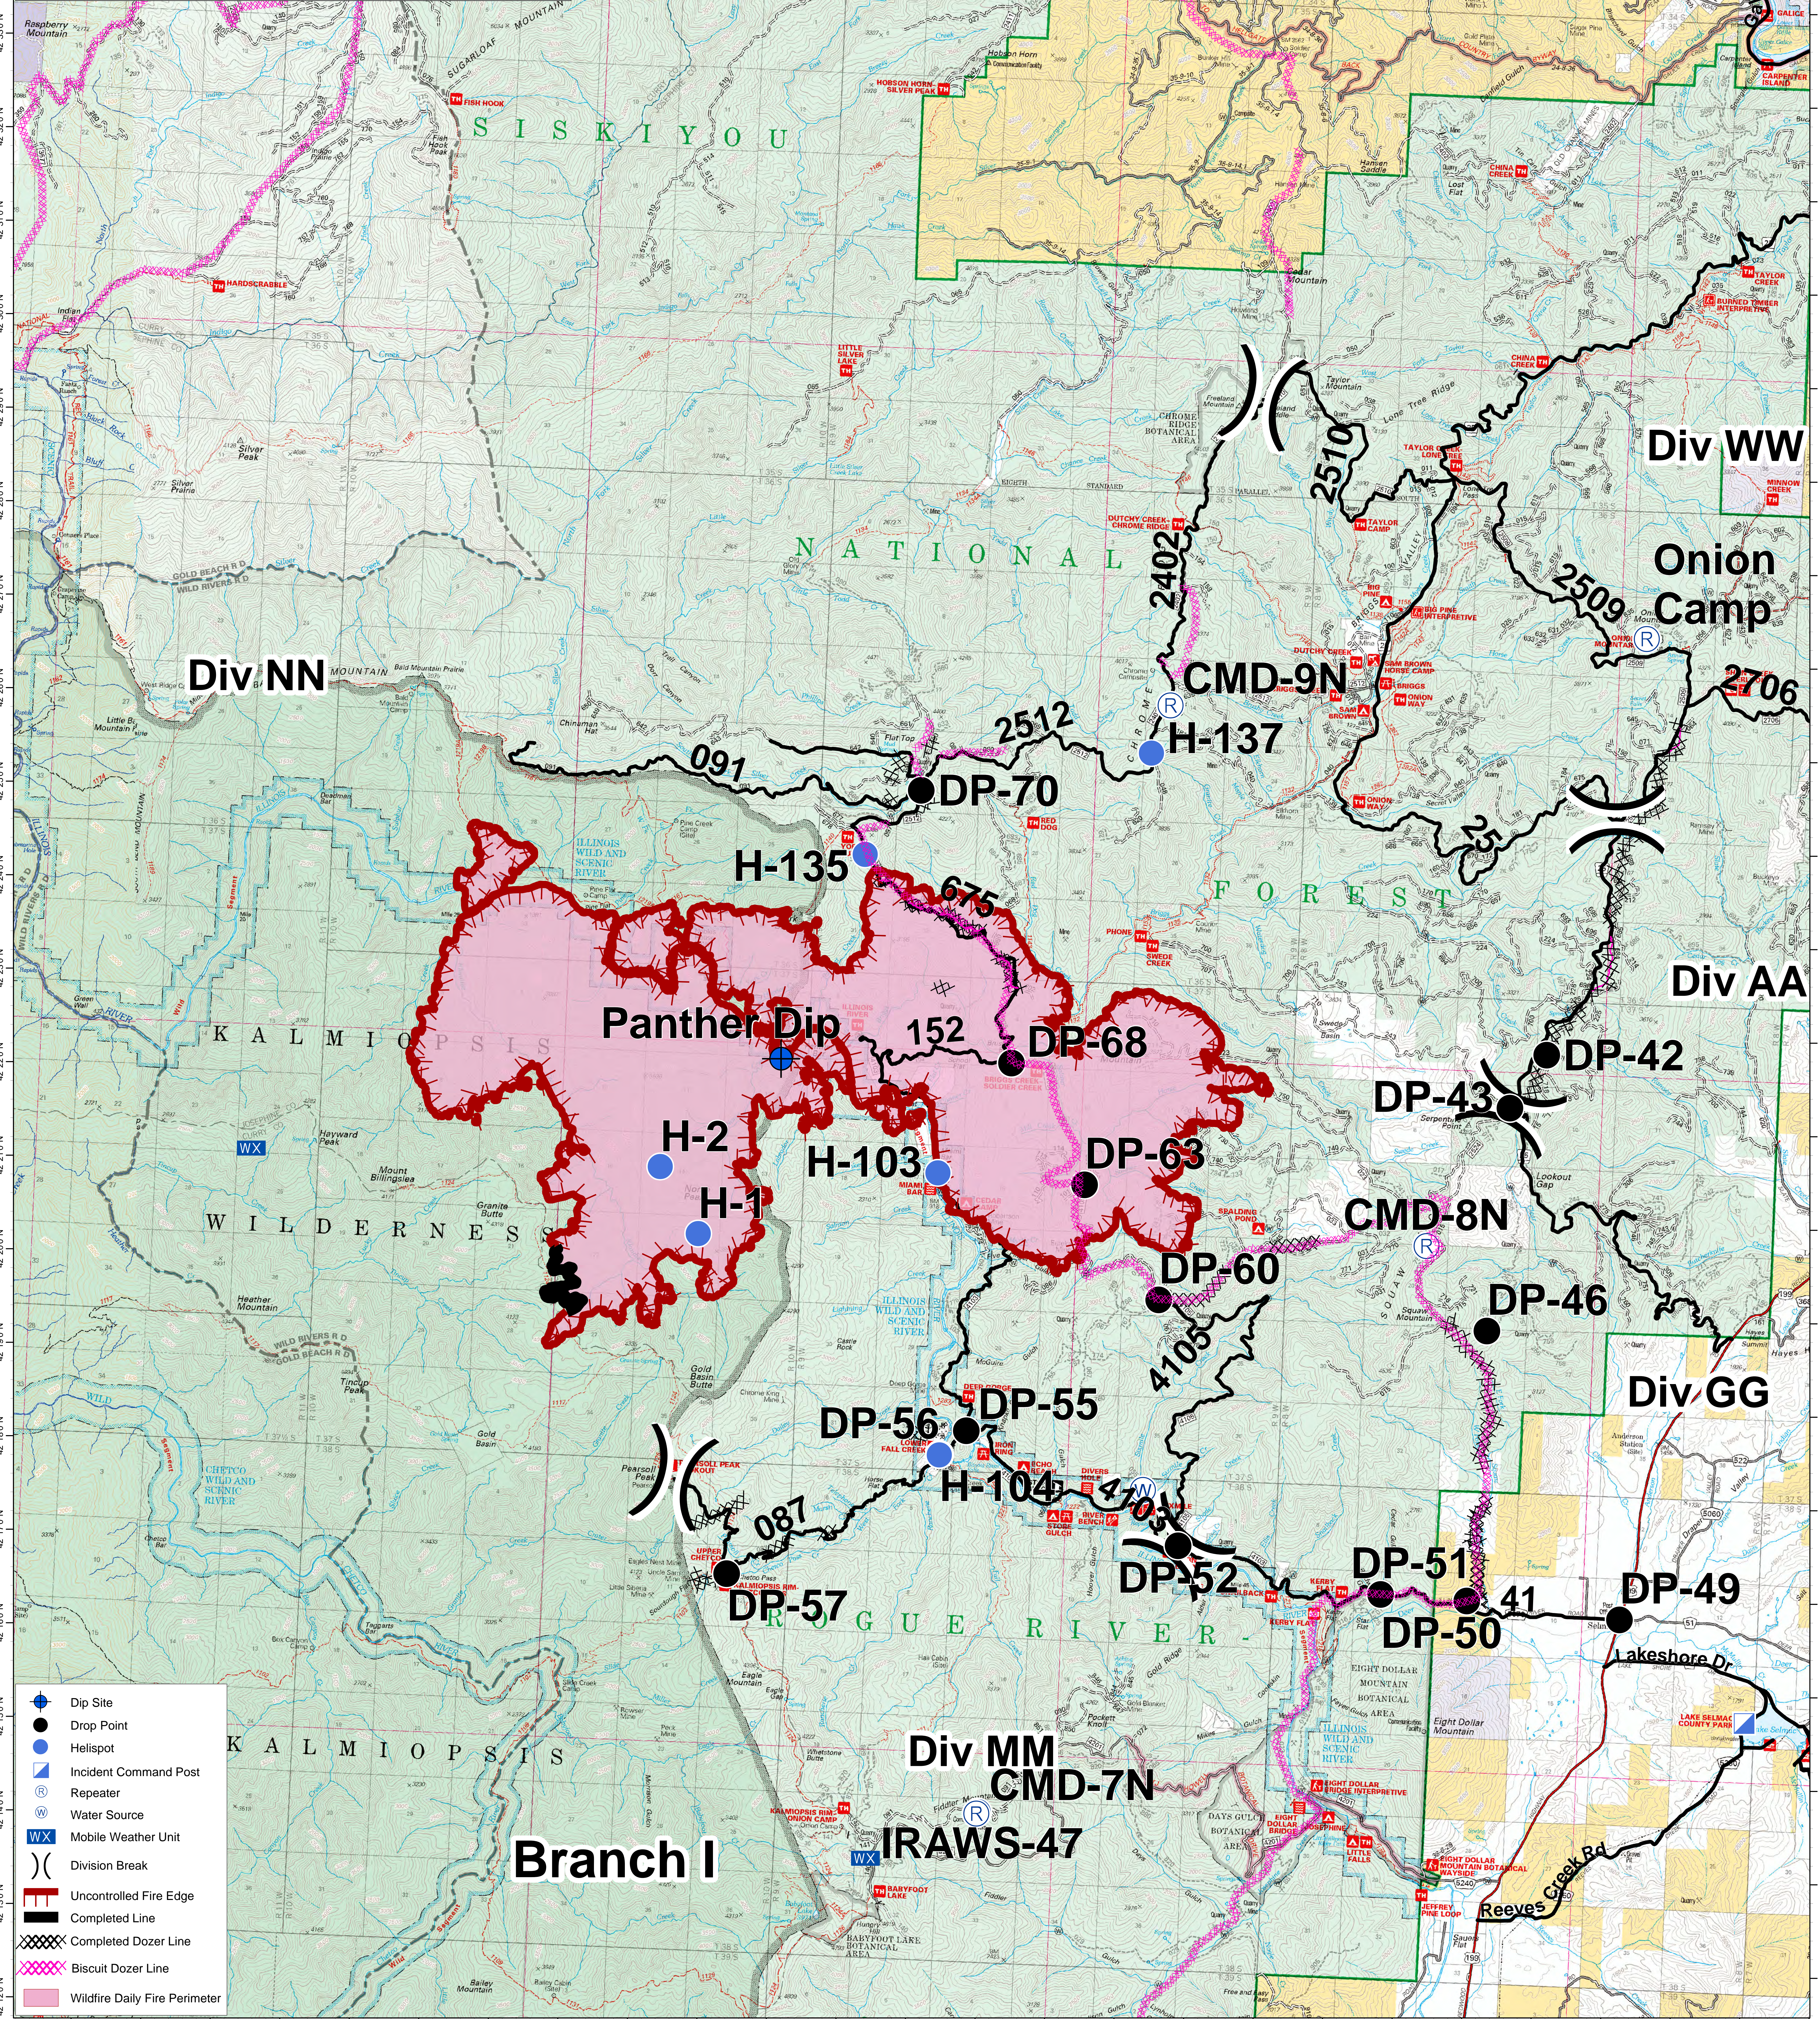

NATIONAL INCIDENT MANAGEMENT TEAM 3

Klondike Fire

OR-RSF-000354

Briefing Map

08/02/2018
 Branch I
 IR Perimeter
 07/31/2018 @ 2325
 19,530 acres

-  Dip Site
-  Drop Point
-  Helispot
-  Incident Command Post
-  Repeater
-  Water Source
-  Mobile Weather Unit
-  Division Break
- Uncontrolled Fire Edge
- Completed Line
- Completed Dozer Line
- Biscuit Dozer Line
- Wildfire Daily Fire Perimeter