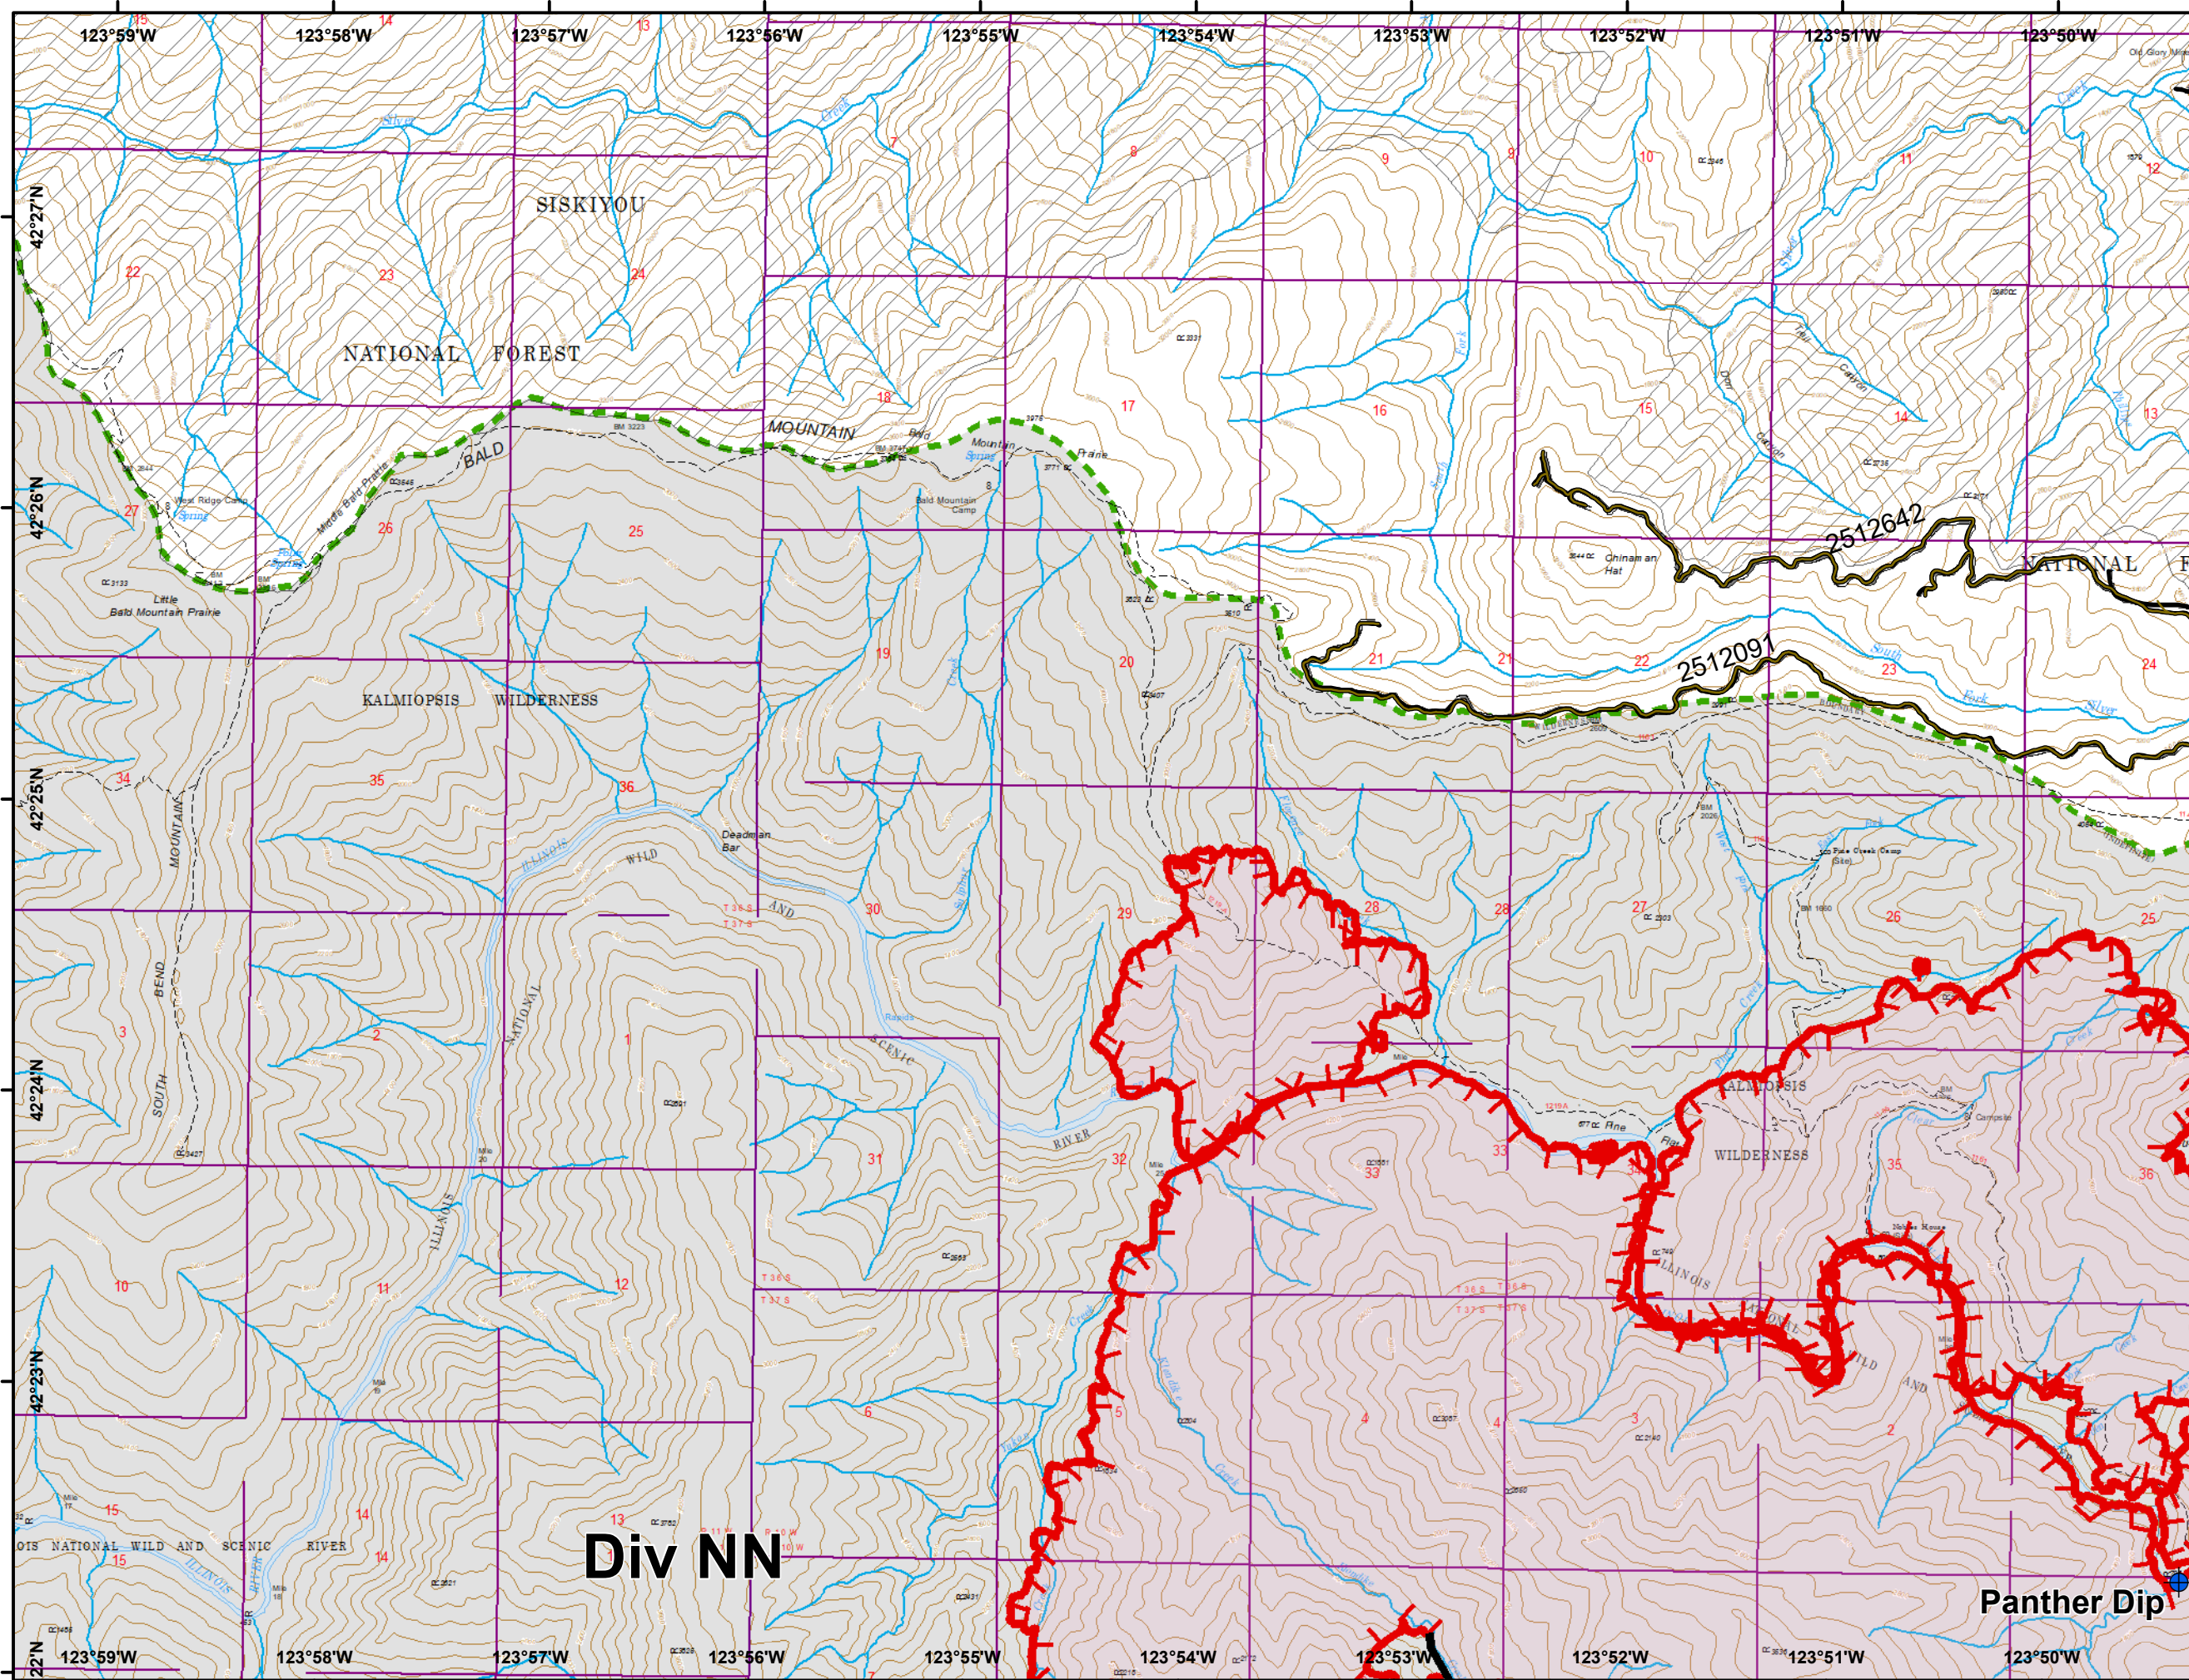

# Klondike and Natchez Fires

OR-RSF-000354; OR-RSF-000348

## IAP Map

08/04/2018

IR Perimeter - 8/2/2018 @ 2247

Klondike 23,460 acres

IR Perimeter - 8/2/2018 @ 2311

Natchez 8,342 acres

-  Dip Site
-  Uncontrolled Fire Edge
-  Completed Line
-  Roads
-  Streams
-  Wildfire Daily Fire Perimeter
-  Inventory Roadless
-  Wilderness

Div NN

Panther Dip