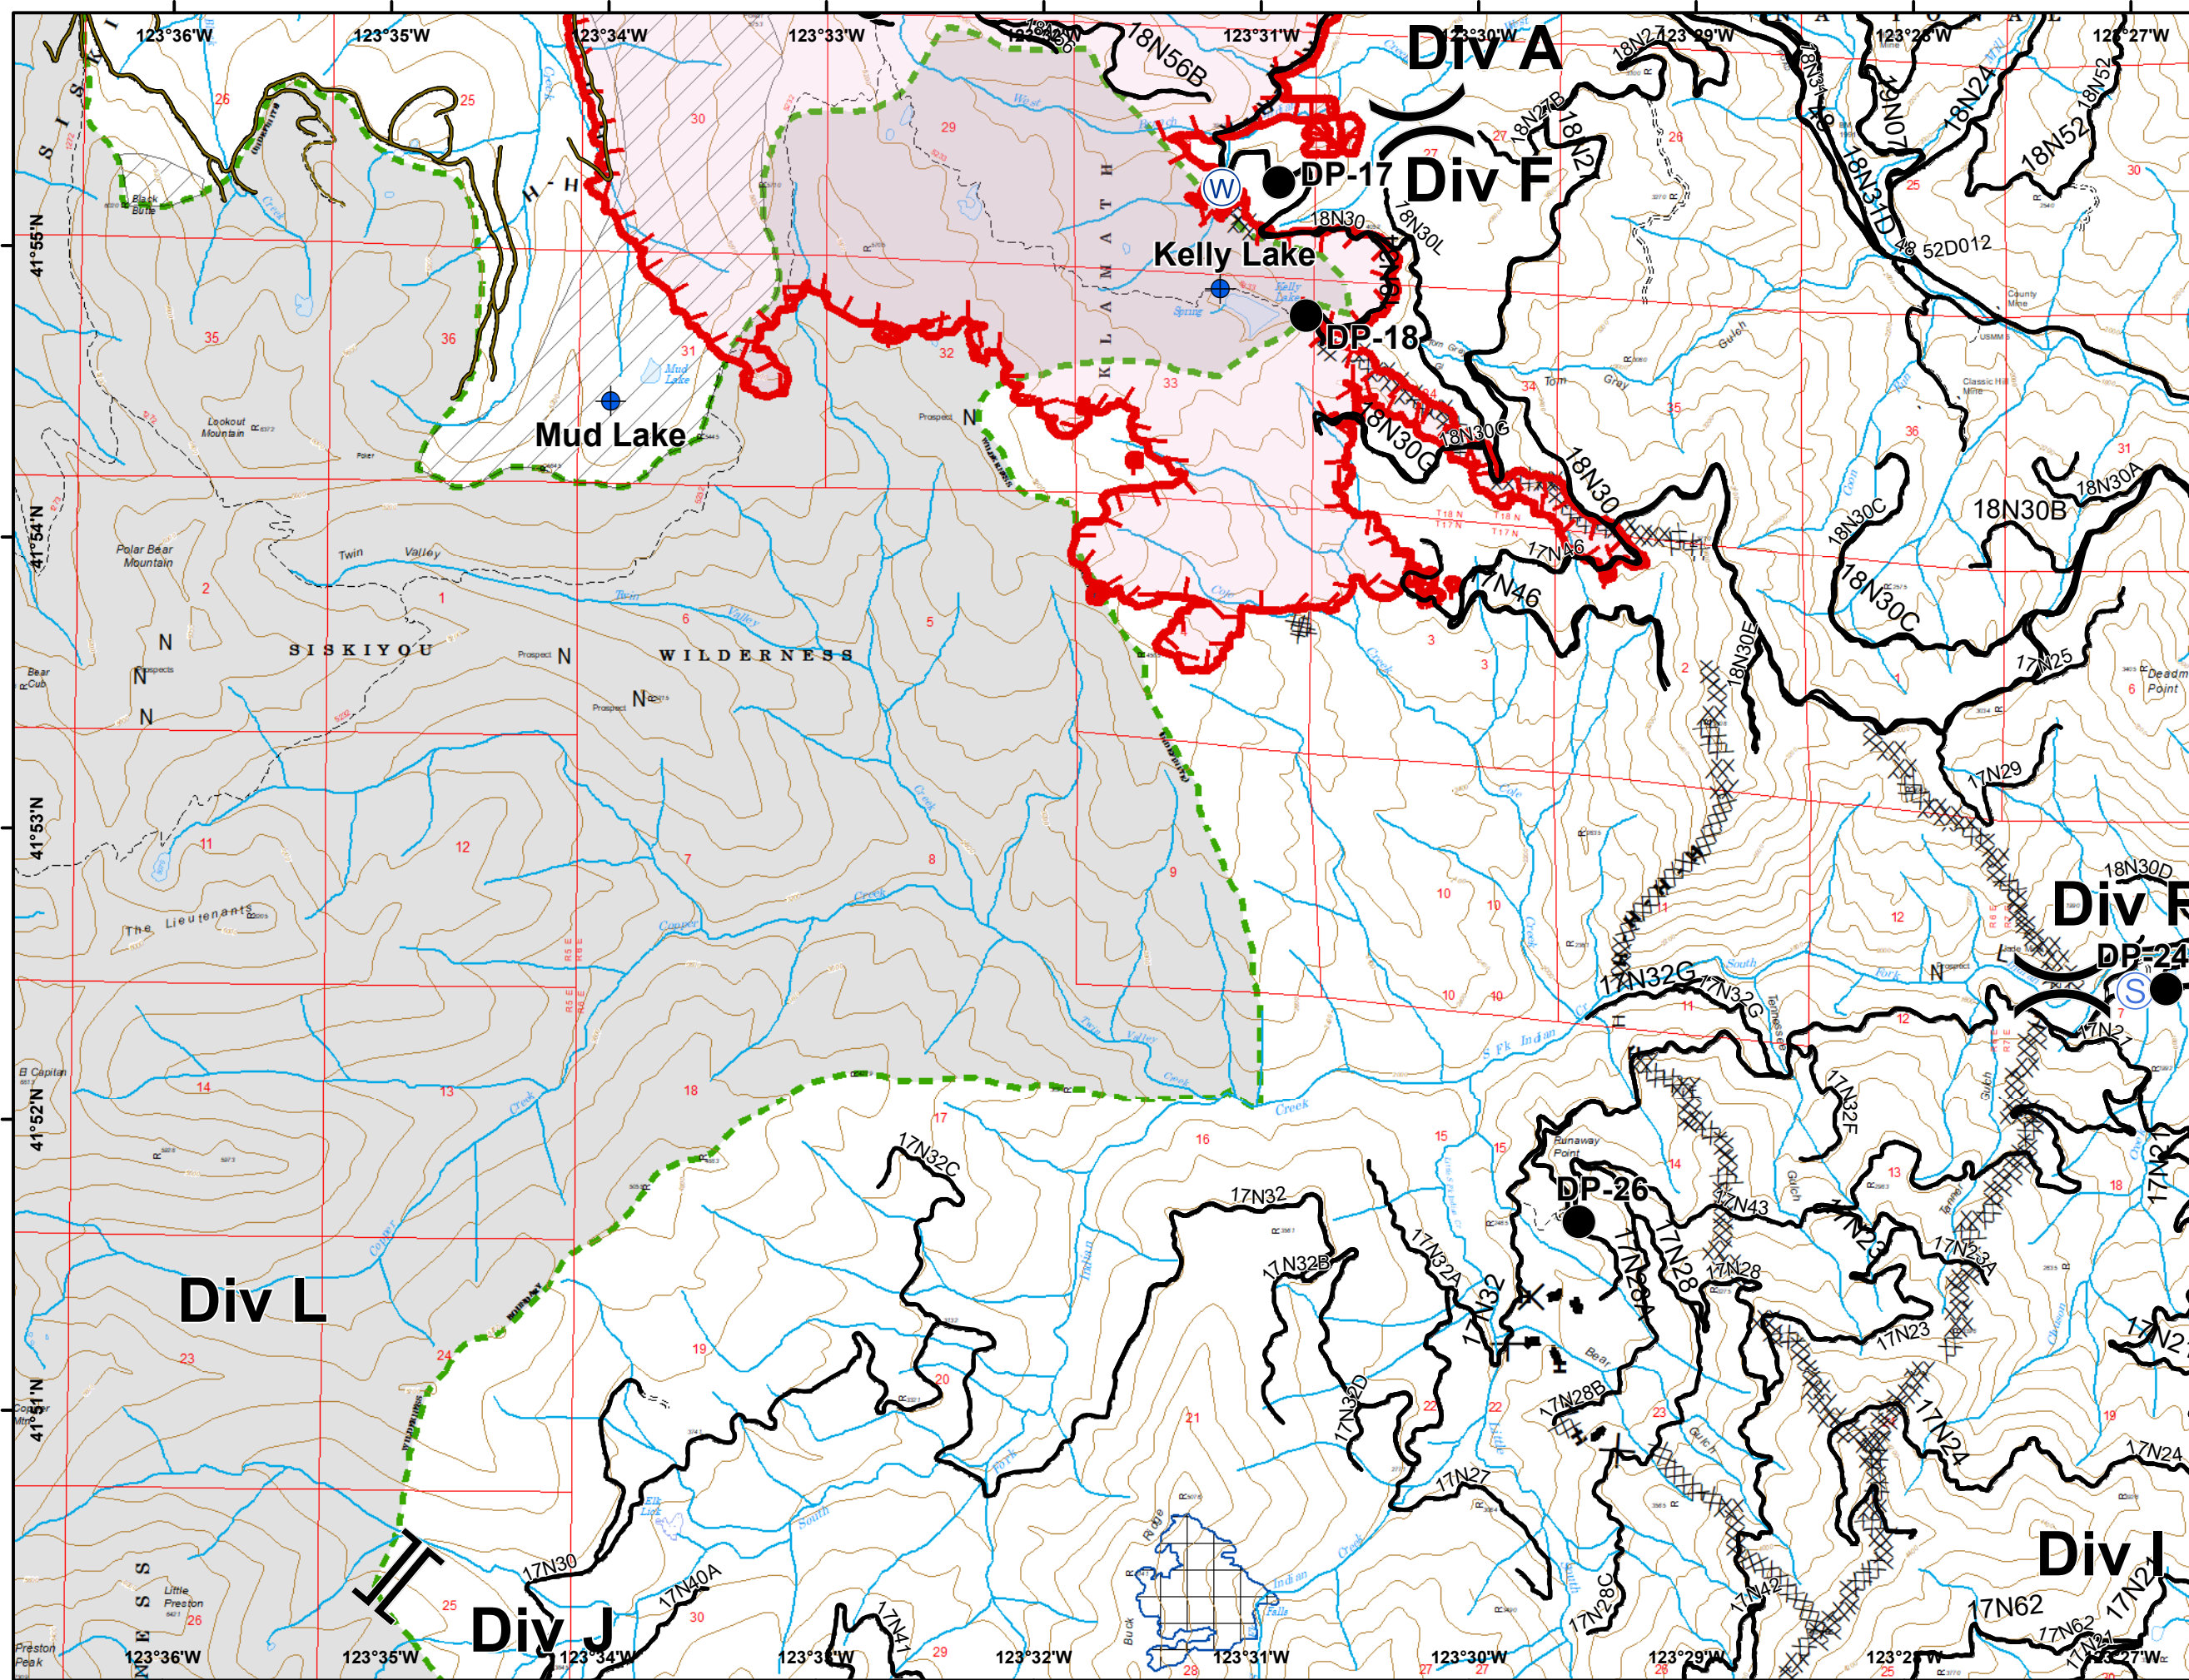

# Klondike and Natchez Fires

OR-RSF-000354; OR-RSF-000348

## IAP Map

08/04/2018

IR Perimeter - 8/2/2018 @ 2247

Klondike 23,460 acres

IR Perimeter - 8/2/2018 @ 2311

Natchez 8,342 acres

- Dip Site
- Drop Point
- Staging Area
- Water Source
- Division Break
- Branch Break
- HappyCampRds
- Uncontrolled Fire Edge
- Completed Dozer Line
- Completed Hand Line
- Road as Completed Line
- Roads
- Streams
- Wildfire Daily Fire Perimeter
- Historic Fires
- Inventory Roadless
- <all other values>
- Eclipse Dozer Line
- Eclipse Hand Line
- Wilderness