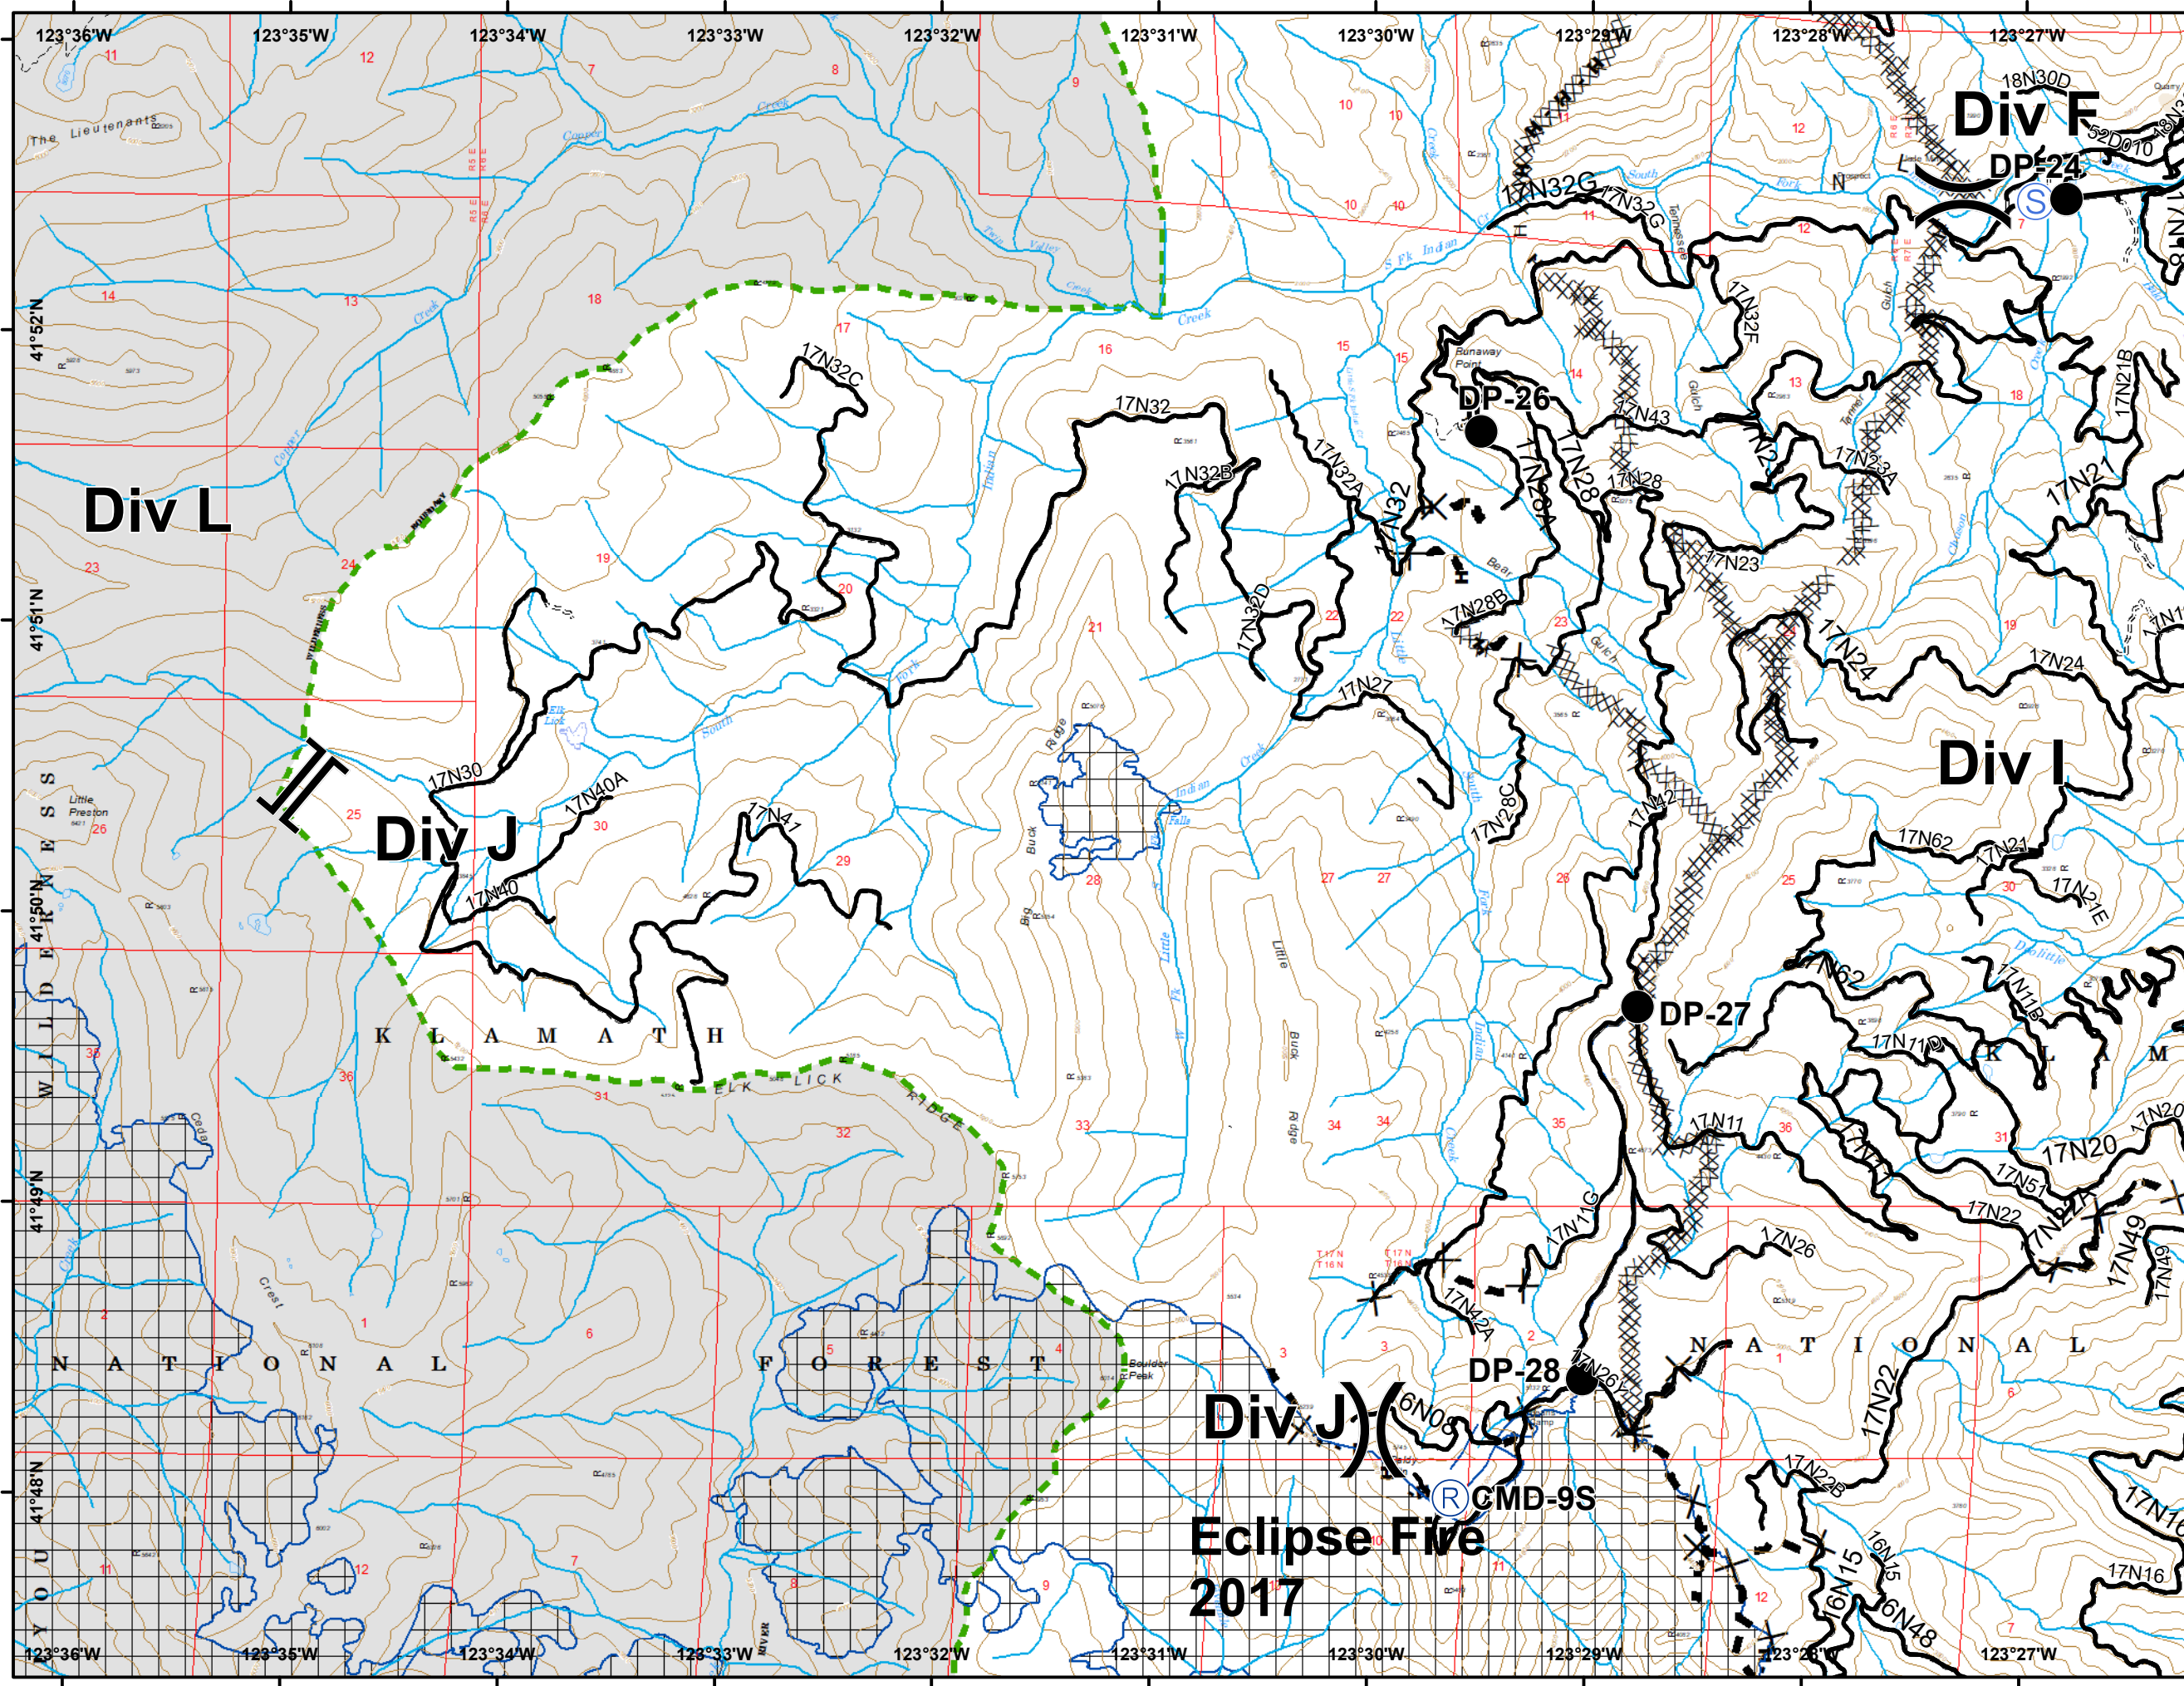

# Klondike and Natchez Fires

OR-RSF-000354; OR-RSF-000348

## IAP Map

08/04/2018

IR Perimeter - 8/2/2018 @ 2247

Klondike 23,460 acres

IR Perimeter - 8/2/2018 @ 2311

Natchez 8,342 acres

-  Drop Point
-  Repeater
-  Staging Area
-  Division Break
-  Branch Break
-  Completed Dozer Line
-  Completed Hand Line
-  Roads
-  Streams
-  Historic Fires
-  <all other values>
-  Eclipse Dozer Line
-  Eclipse Hand Line
-  Wilderness