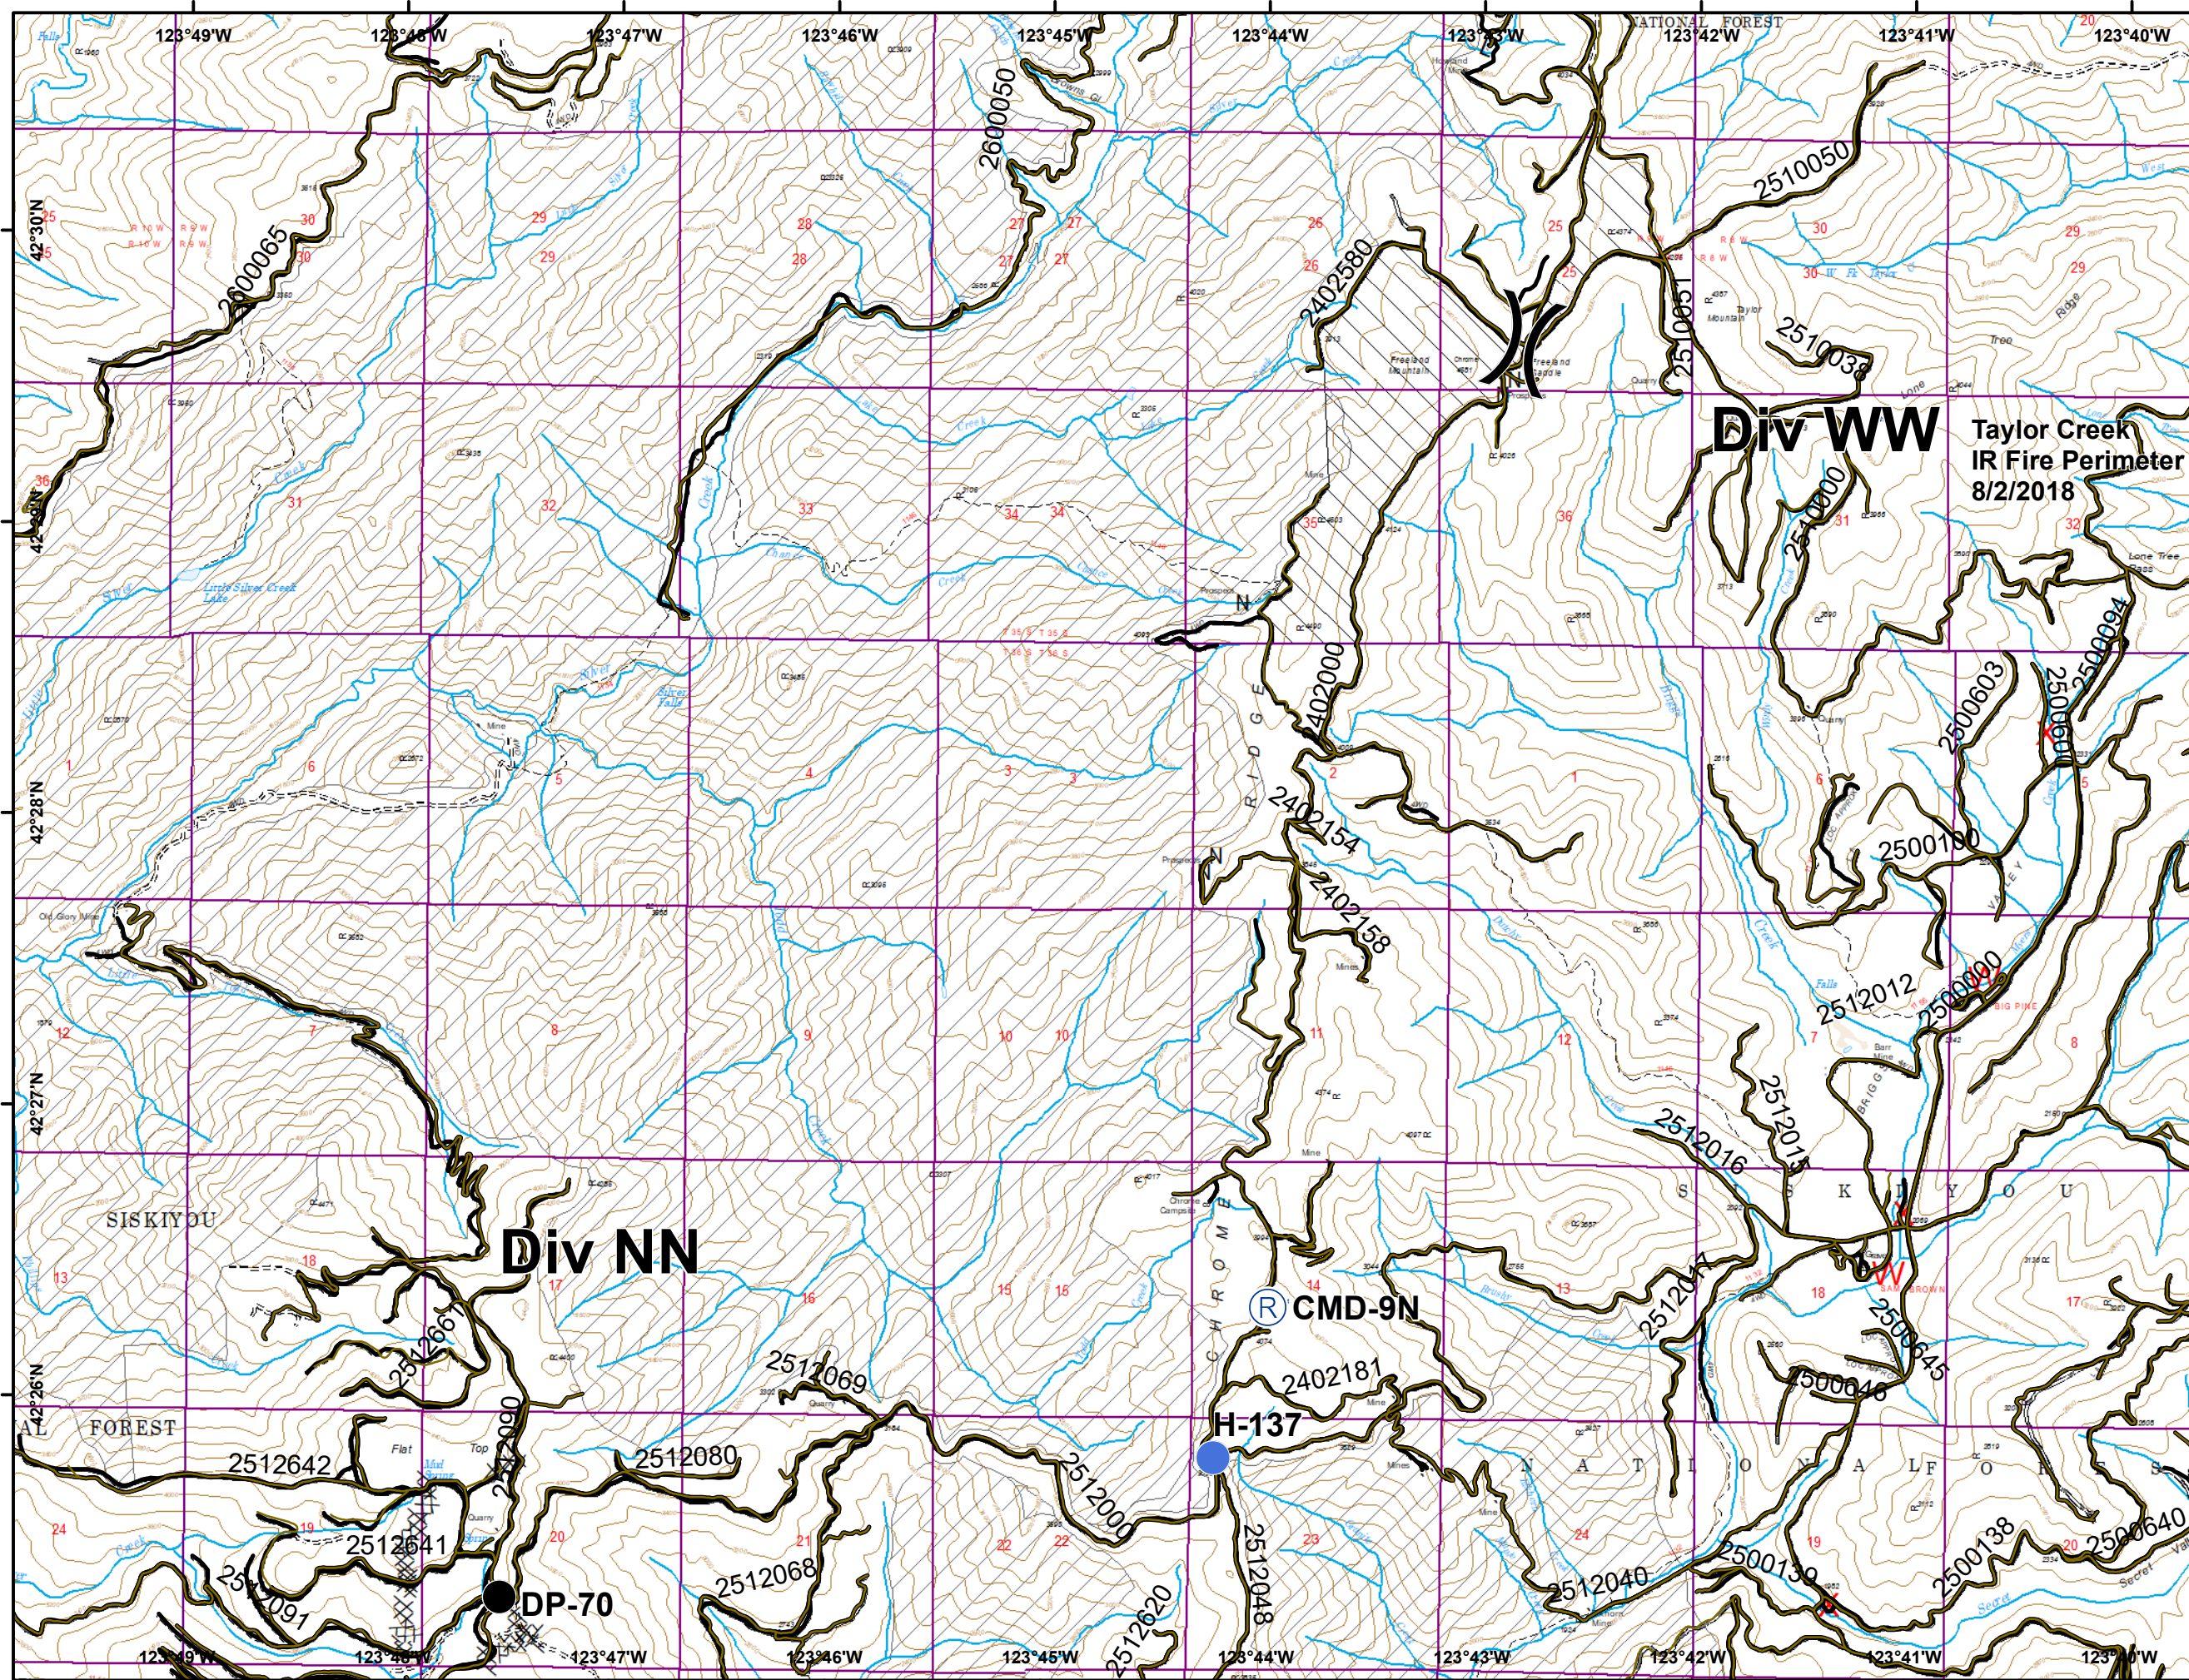

## IAP Map

08/04/2018

IR Perimeter - 8/2/2018 @ 2247

Klondike 23,460 acres

IR Perimeter - 8/2/2018 @ 2311

Natchez 8,342 acres

- Drop Point
- Helispot
- Landmark
- Water Source
- Division Break
- Uncontrolled Fire Edge
- Completed Line
- Completed Dozer Line
- Road as Completed Line
- Roads
- Streams
- Wildfire Daily Fire Perimeter
- Inventory Roadless
- Research\_Natural\_Areas
- Wilderness

## IAP Map

08/04/2018

IR Perimeter - 8/2/2018 @ 2247

Klondike 23,460 acres

IR Perimeter - 8/2/2018 @ 2311

Natchez 8,342 acres

-  Dip Site
-  Helispot
-  Mobile Weather Unit
-  Division Break
-  Uncontrolled Fire Edge
-  Completed Line
-  Completed Dozer Line
-  R - R Road as Completed Line
-  Roads
-  Streams
-  Wildfire Daily Fire Perimeter
-  Inventory Roadless
-  Wilderness

## IAP Map

08/04/2018

IR Perimeter - 8/2/2018 @ 2247

Klondike 23,460 acres

IR Perimeter - 8/2/2018 @ 2311

Natchez 8,342 acres

-  Dip Site
-  Drop Point
-  Helispot
-  Repeater
-  Uncontrolled Fire Edge
-  Completed Line
-  Completed Dozer Line
-  Roads
-  Streams
-  Wildfire Daily Fire Perimeter
-  Inventory Roadless
-  Wilderness

## IAP Map

08/04/2018

IR Perimeter - 8/2/2018 @ 2247

Klondike 23,460 acres

IR Perimeter - 8/2/2018 @ 2311

Natchez 8,342 acres

-  Drop Point
-  Helispot
-  Repeater
-  Division Break
-  Completed Dozer Line
-  Roads
-  Streams
-  Inventory Roadless
-  RRSNF\_BotanicalAreas
-  Wilderness