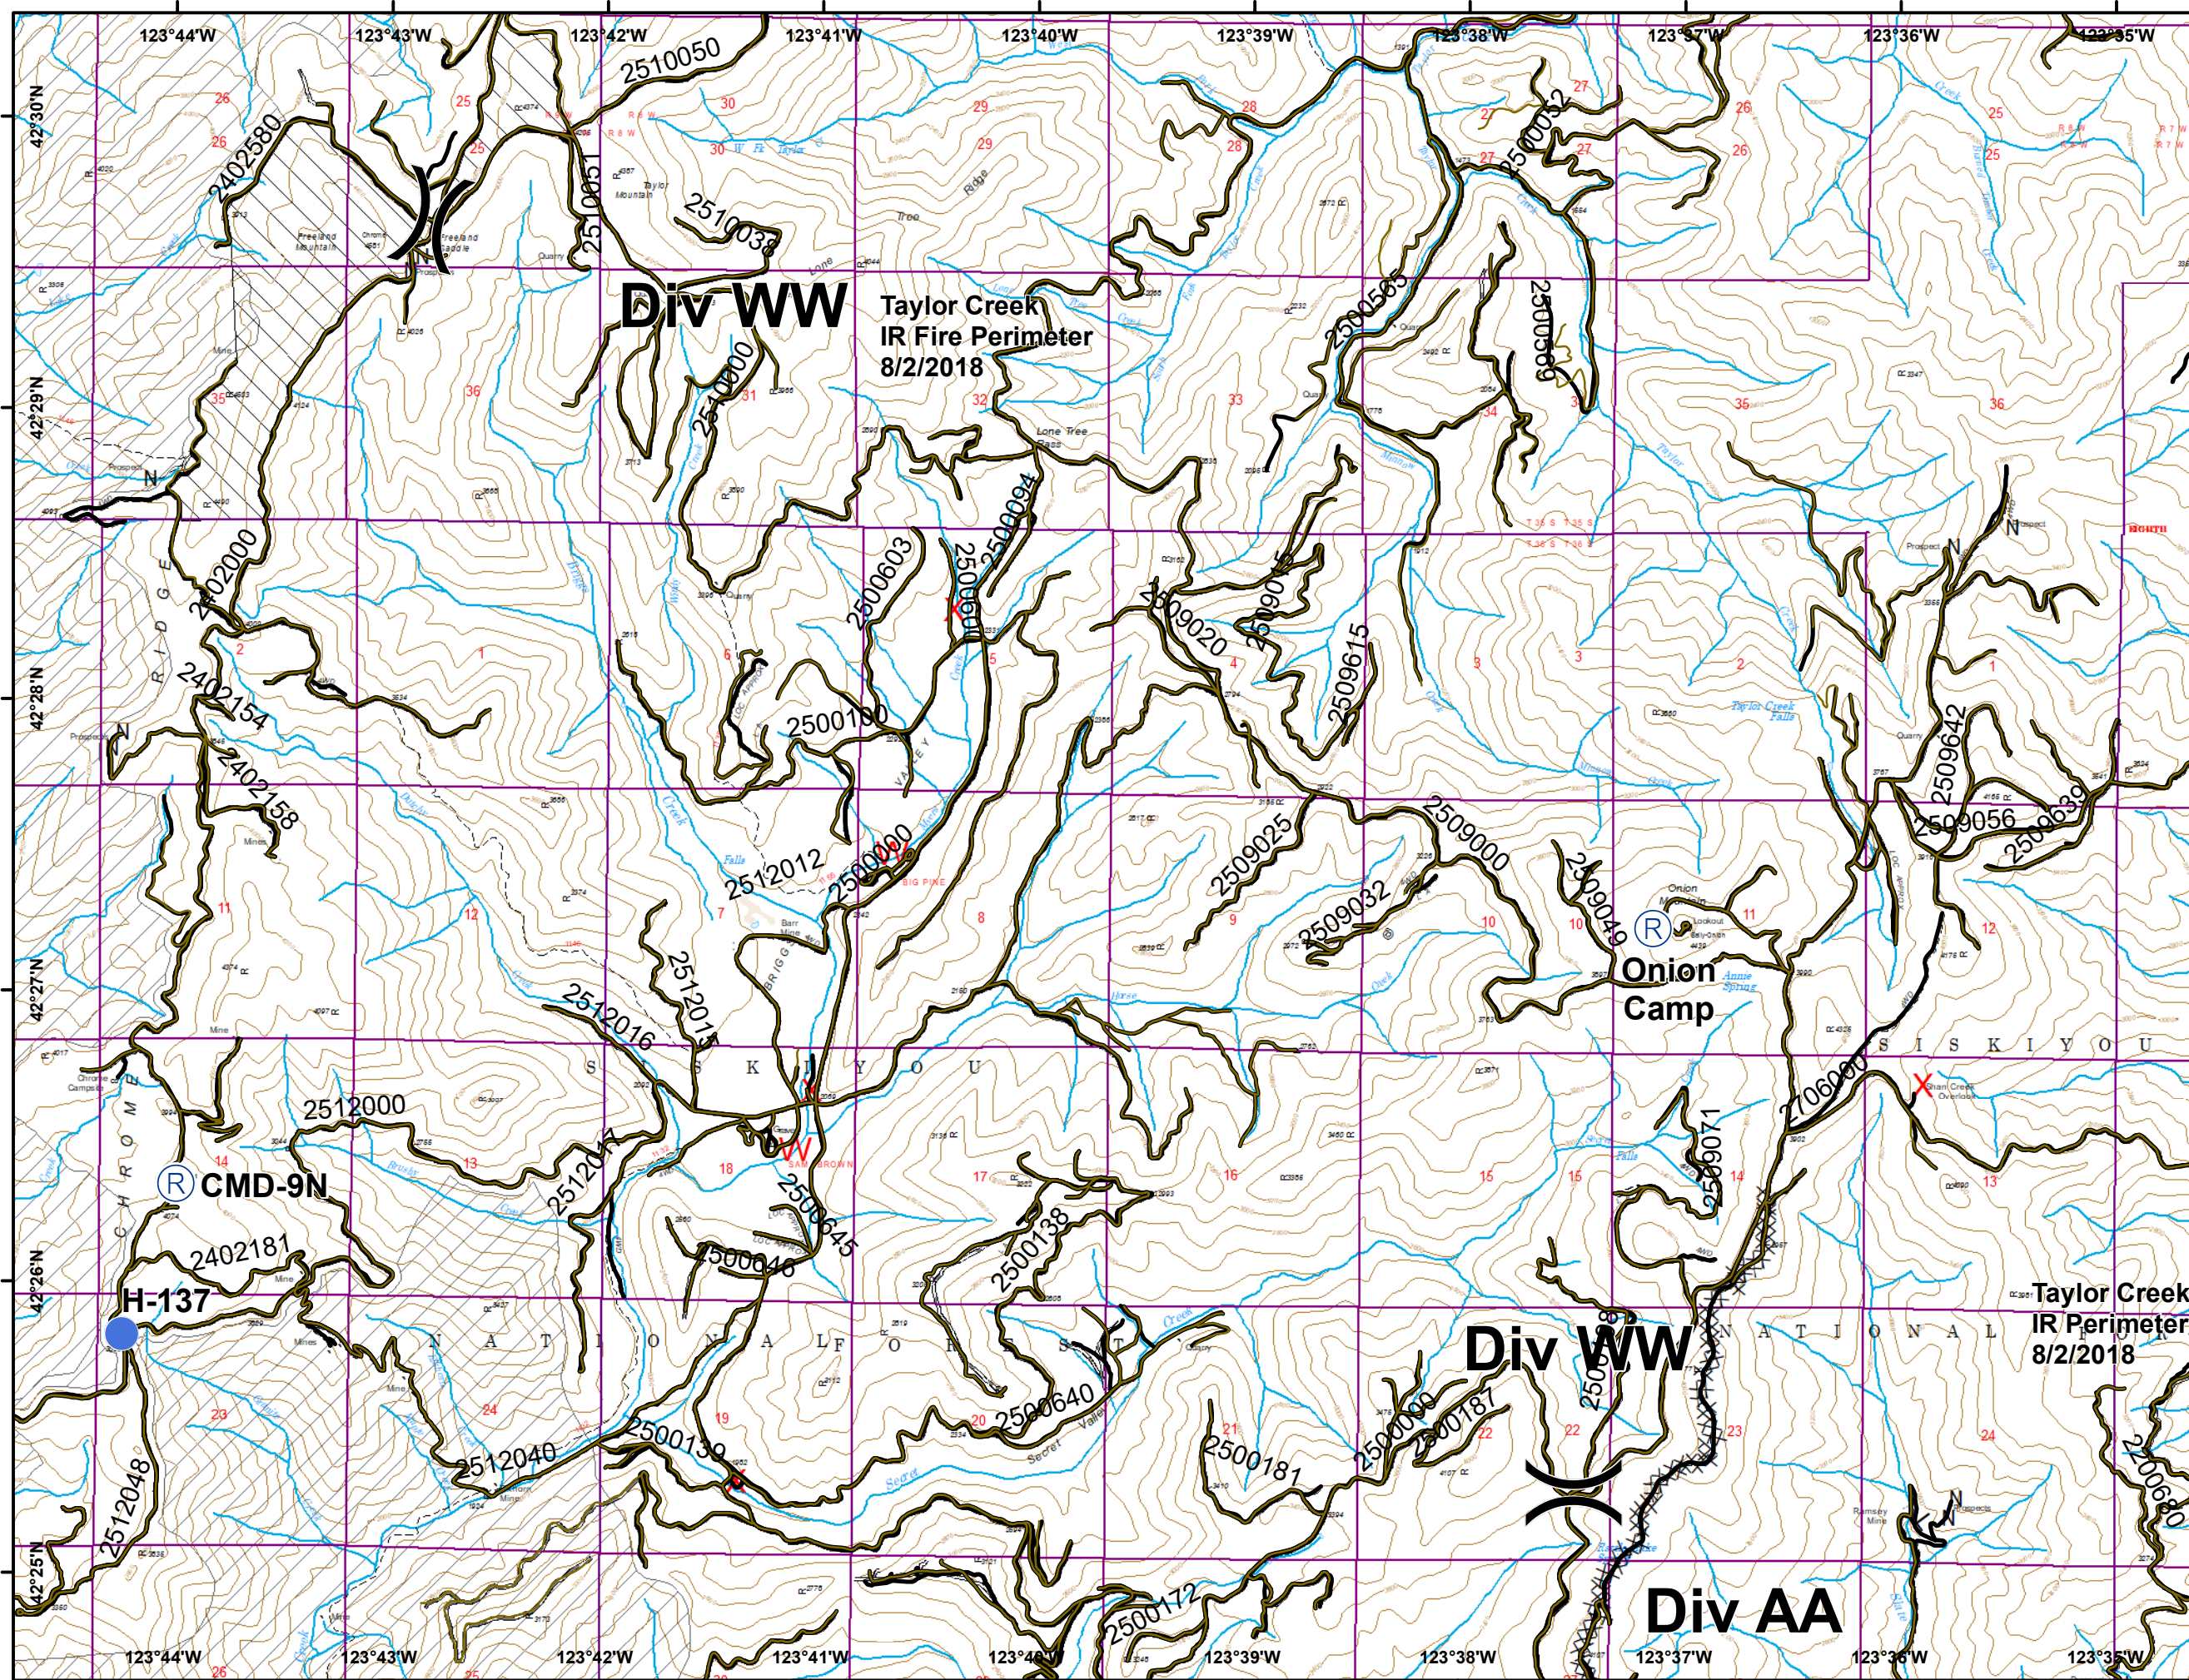

## IAP Map

08/04/2018

IR Perimeter - 8/2/2018 @ 2247

Klondike 23,460 acres

IR Perimeter - 8/2/2018 @ 2311

Natchez 8,342 acres

-  Dip Site
-  Drop Point
-  Helispot
-  Repeater
-  Uncontrolled Fire Edge
-  Completed Line
-  Completed Dozer Line
-  Roads
-  Streams
-  Wildfire Daily Fire Perimeter
-  Inventory Roadless
-  Wilderness

## IAP Map

08/04/2018

IR Perimeter - 8/2/2018 @ 2247

Klondike 23,460 acres

IR Perimeter - 8/2/2018 @ 2311

Natchez 8,342 acres

-  Helispot
-  Repeater
-  Division Break
-  Completed Dozer Line
-  Roads
-  Streams
-  Inventory Roadless
-  RRSNF\_BotanicalAreas
-  Wilderness

## IAP Map

08/04/2018

IR Perimeter - 8/2/2018 @ 2247

Klondike 23,460 acres

IR Perimeter - 8/2/2018 @ 2311

Natchez 8,342 acres

-  Camp
-  Drop Point
-  Helispot
-  Repeater
-  Water Source
-  Division Break
-  Branch Break
-  HappyCampRds
-  Uncontrolled Fire Edge
-  Completed Line
-  Completed Dozer Line
-  H - H Completed Hand Line
-  R - R Road as Completed Line
-  Proposed Dozer Line
-  Planned Fire Line
-  Roads
-  Streams
-  Wildfire Daily Fire Perimeter
-  Inventory Roadless
-  RRSNF\_BotanicalAreas
-  Wilderness
-  Historic Fires

## IAP Map

08/04/2018

IR Perimeter - 8/2/2018 @ 2247

Klondike 23,460 acres

IR Perimeter - 8/2/2018 @ 2311

Natchez 8,342 acres

- Dip Site
- Drop Point
- Staging Area
- Water Source
- Division Break
- Branch Break
- HappyCampRds
- Uncontrolled Fire Edge
- Completed Dozer Line
- Completed Hand Line
- Road as Completed Line
- Roads
- Streams
- Wildfire Daily Fire Perimeter
- Historic Fires
- Inventory Roadless
- <all other values>
- FLType
- Eclipse Dozer Line
- Eclipse Hand Line
- Wilderness