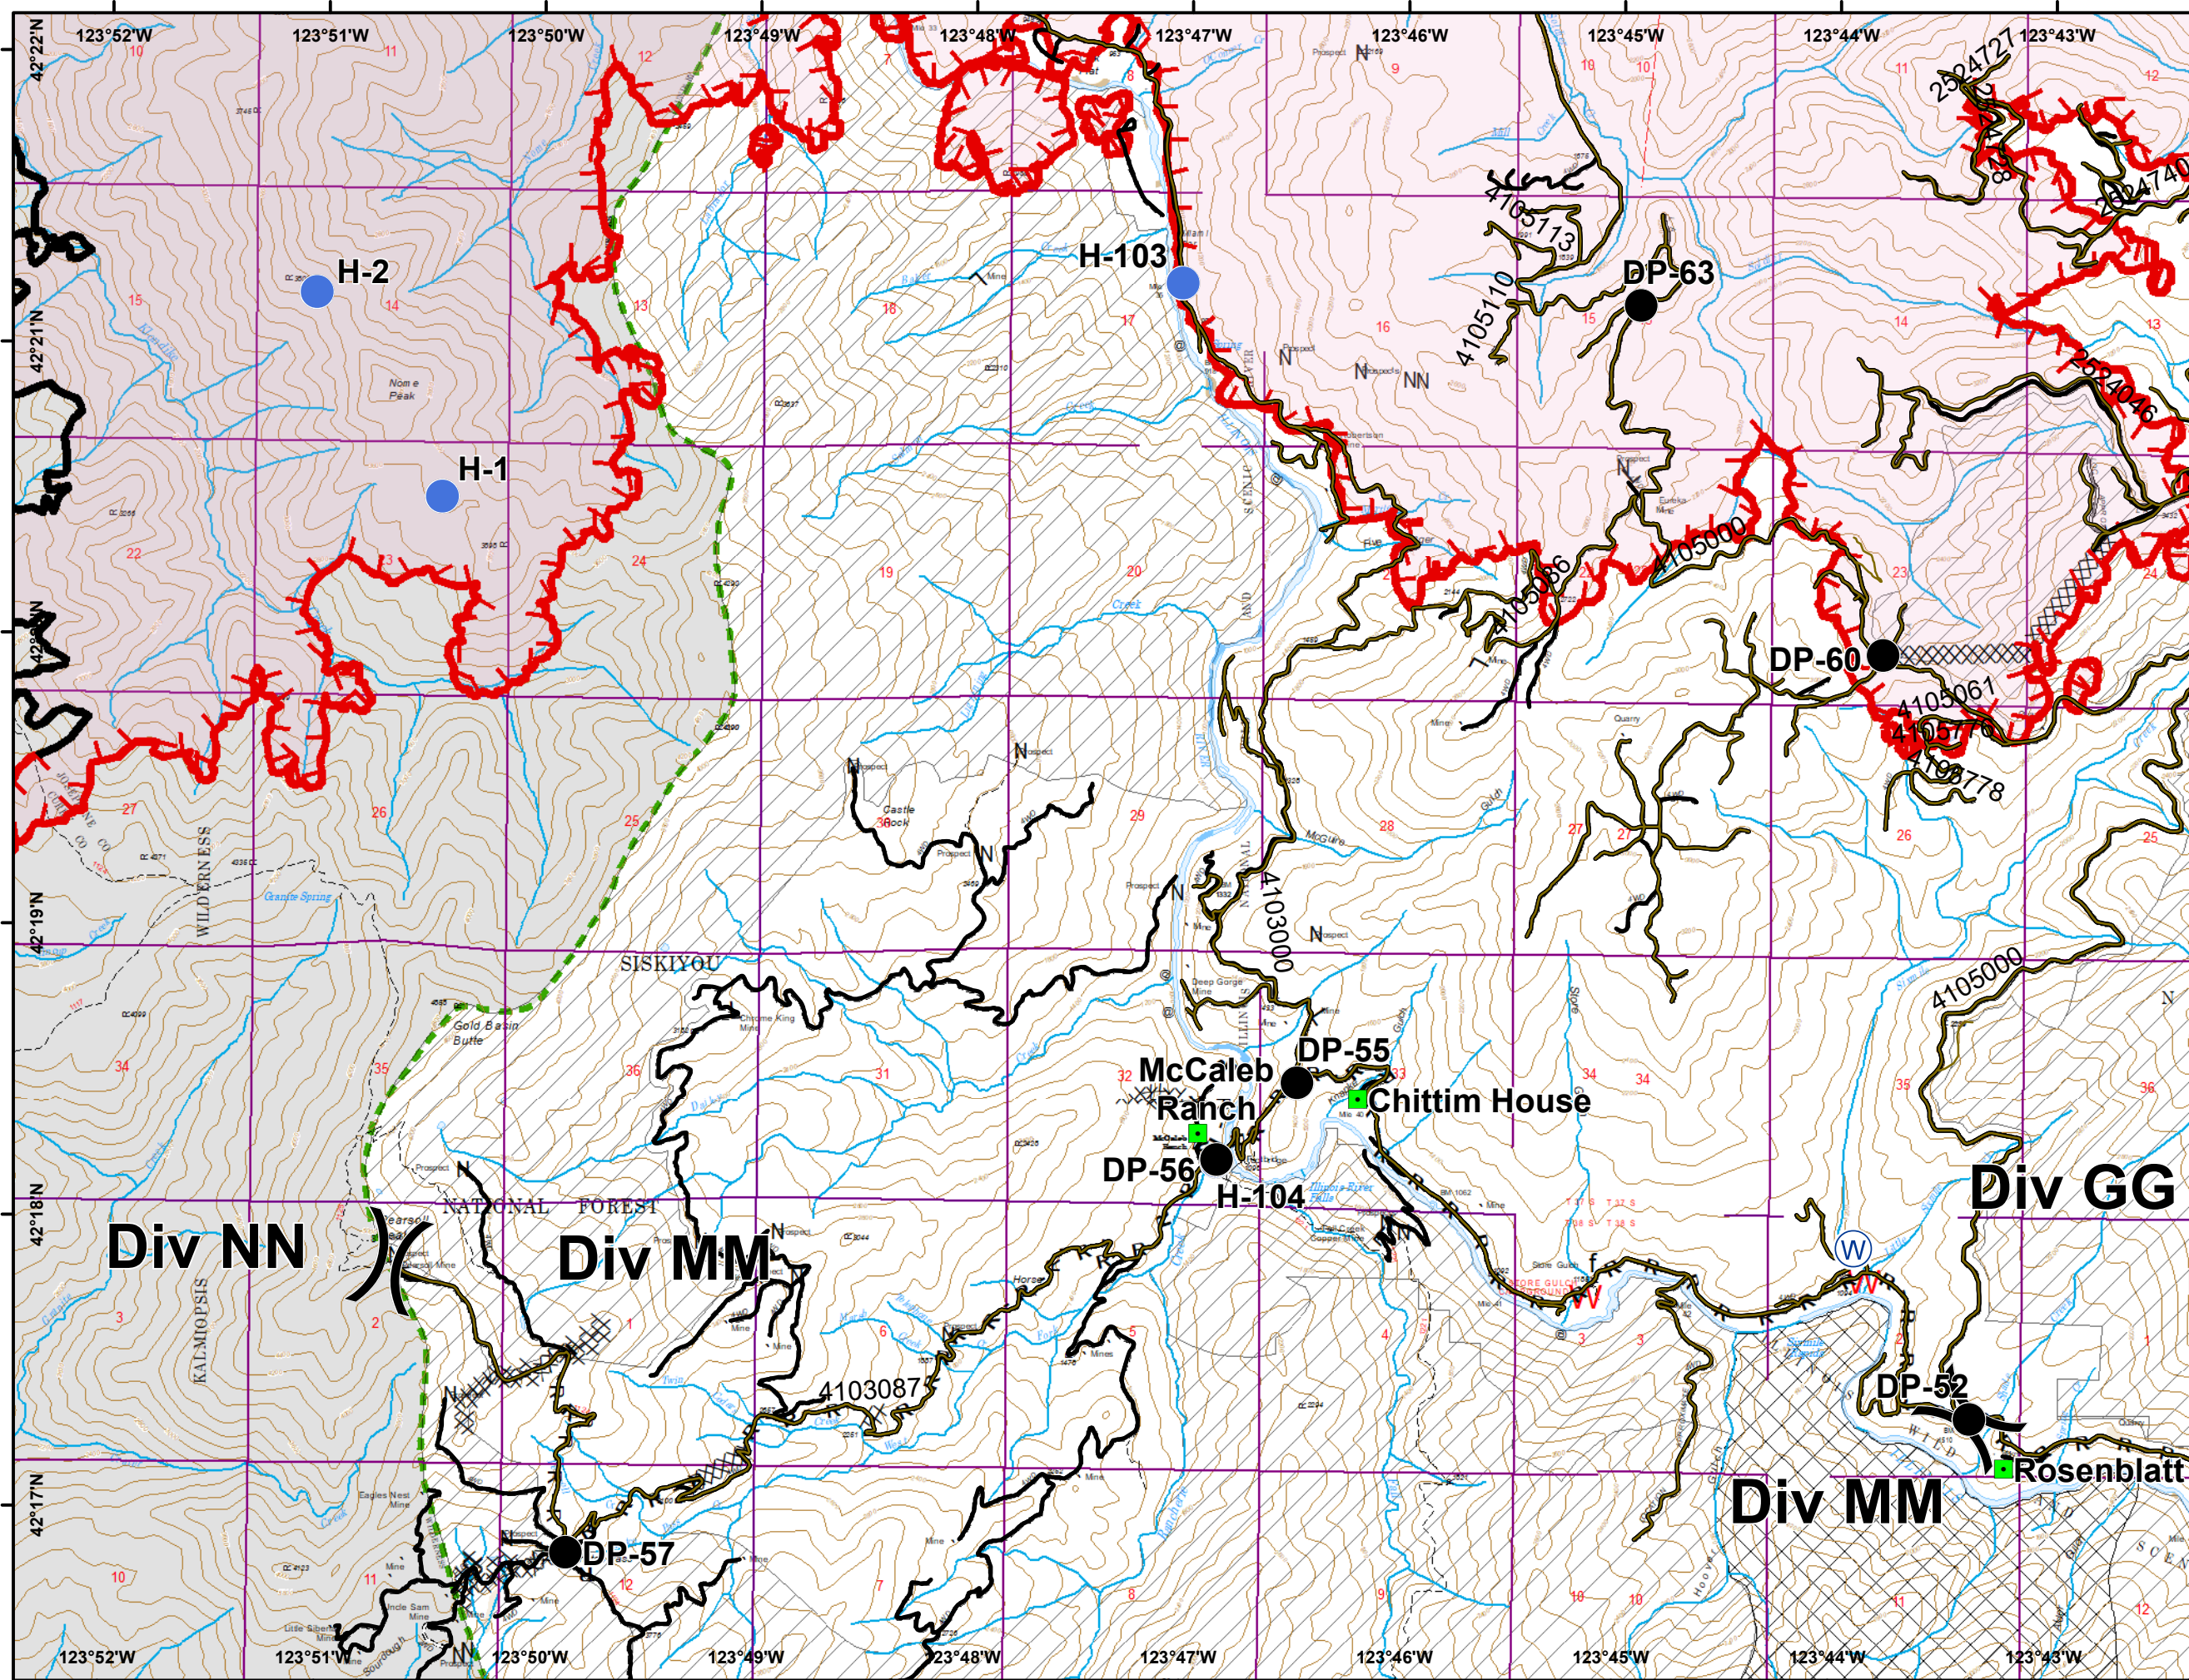

## IAP Map

08/04/2018

IR Perimeter - 8/2/2018 @ 2247

Klondike 23,460 acres

IR Perimeter - 8/2/2018 @ 2311

Natchez 8,342 acres

- Drop Point
- Helispot
- Landmark
- Water Source
- Division Break
- Uncontrolled Fire Edge
- Completed Line
- Completed Dozer Line
- Road as Completed Line
- Roads
- Streams
- Wildfire Daily Fire Perimeter
- Inventory Roadless
- Research\_Natural\_Areas
- Wilderness

## IAP Map

08/04/2018

IR Perimeter - 8/2/2018 @ 2247

Klondike 23,460 acres

IR Perimeter - 8/2/2018 @ 2311

Natchez 8,342 acres

-  Dip Site
-  Helispot
-  Mobile Weather Unit
-  Division Break
-  Uncontrolled Fire Edge
-  Completed Line
-  Completed Dozer Line
-  R - R Road as Completed Line
-  Roads
-  Streams
-  Wildfire Daily Fire Perimeter
-  Inventory Roadless
-  Wilderness

## IAP Map

08/04/2018

IR Perimeter - 8/2/2018 @ 2247

Klondike 23,460 acres

IR Perimeter - 8/2/2018 @ 2311

Natchez 8,342 acres

- Dip Site
- Drop Point
- Retardant/Mud Pit
- Staging Area
- Water Source
- Division Break
- HappyCampRds
- Uncontrolled Fire Edge
- Completed Line
- Completed Dozer Line
- H - H Completed Hand Line
- R - R Road as Completed Line
- Roads
- Streams
- Wildfire Daily Fire Perimeter  
<all other values>
- Eclipse Dozer Line
- Eclipse Hand Line
- Wilderness

## IAP Map

08/04/2018

IR Perimeter - 8/2/2018 @ 2247

Klondike 23,460 acres

IR Perimeter - 8/2/2018 @ 2311

Natchez 8,342 acres

-  Towns
-  Drop Point
-  Repeater
-  Retardant/Mud Pit
-  Staging Area
-  Division Break
-  HappyCampRds
-  Completed Dozer Line
-  Completed Hand Line
-  Roads
-  Streams
-  Historic Fires
-  <all other values>
-  Eclipse Dozer Line
-  Eclipse Hand Line
-  Wilderness