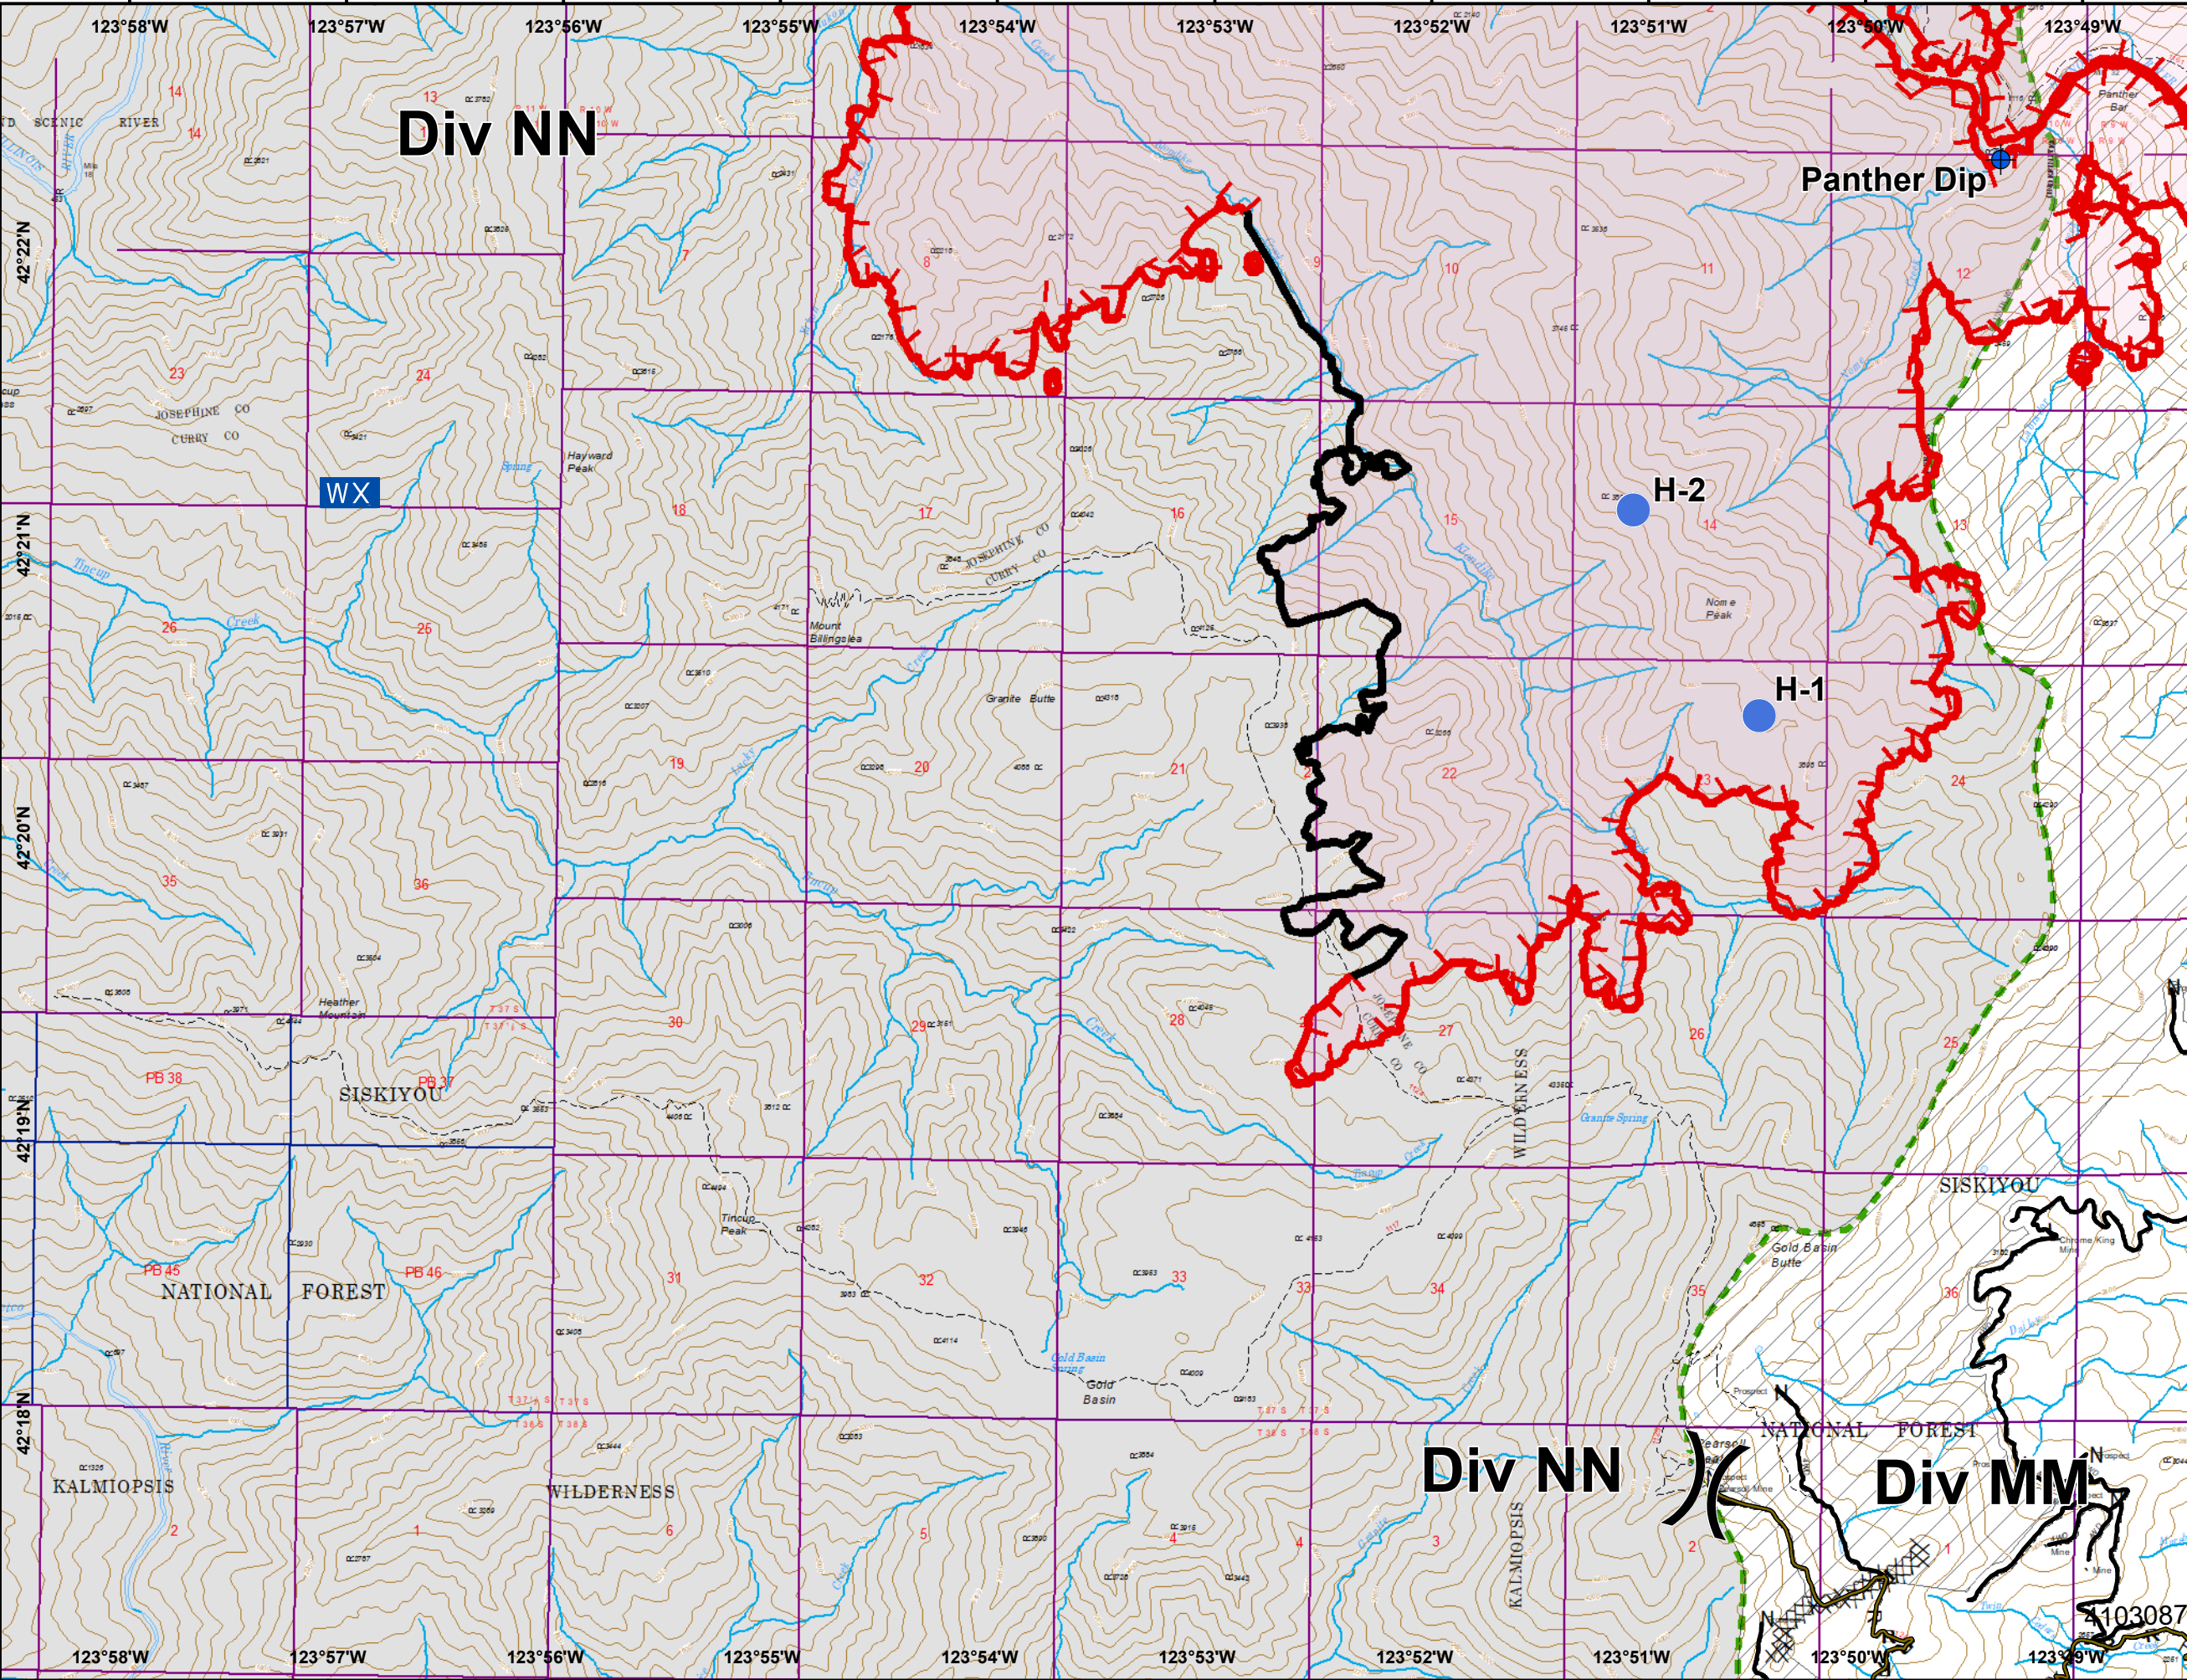

## IAP Map

08/04/2018

IR Perimeter - 8/2/2018 @ 2247

Klondike 23,460 acres

IR Perimeter - 8/2/2018 @ 2311

Natchez 8,342 acres

-  Drop Point
-  Landmark
-  Repeater
-  Water Source
-  Division Break
-  Uncontrolled Fire Edge
-  Completed Dozer Line
-  R - R Road as Completed Line
-  Roads
-  Streams
-  Wildfire Daily Fire Perimeter
-  Inventory Roadless
-  Research Natural Areas
-  RRSNF Botanical Areas
-  Wilderness

## IAP Map

08/04/2018

IR Perimeter - 8/2/2018 @ 2247

Klondike 23,460 acres

IR Perimeter - 8/2/2018 @ 2311

Natchez 8,342 acres

- Drop Point
- Helispot
- Landmark
- Water Source
- Division Break
- Uncontrolled Fire Edge
- Completed Line
- Completed Dozer Line
- Road as Completed Line
- Roads
- Streams
- Wildfire Daily Fire Perimeter
- Inventory Roadless
- Research\_Natural\_Areas
- Wilderness

## IAP Map

08/04/2018

IR Perimeter - 8/2/2018 @ 2247

Klondike 23,460 acres

IR Perimeter - 8/2/2018 @ 2311

Natchez 8,342 acres

-  Dip Site
-  Helispot
-  Mobile Weather Unit
-  Division Break
-  Uncontrolled Fire Edge
-  Completed Line
-  Completed Dozer Line
-  R - R Road as Completed Line
-  Roads
-  Streams
-  Wildfire Daily Fire Perimeter
-  Inventory Roadless
-  Wilderness

## IAP Map

08/04/2018

IR Perimeter - 8/2/2018 @ 2247

Klondike 23,460 acres

IR Perimeter - 8/2/2018 @ 2311

Natchez 8,342 acres

-  Towns
-  Drop Point
-  Repeater
-  Retardant/Mud Pit
-  Staging Area
-  Division Break
-  HappyCampRds
-  Completed Dozer Line
-  Completed Hand Line
-  Roads
-  Streams
-  Historic Fires
-  <all other values>
-  Eclipse Dozer Line
-  Eclipse Hand Line
-  Wilderness