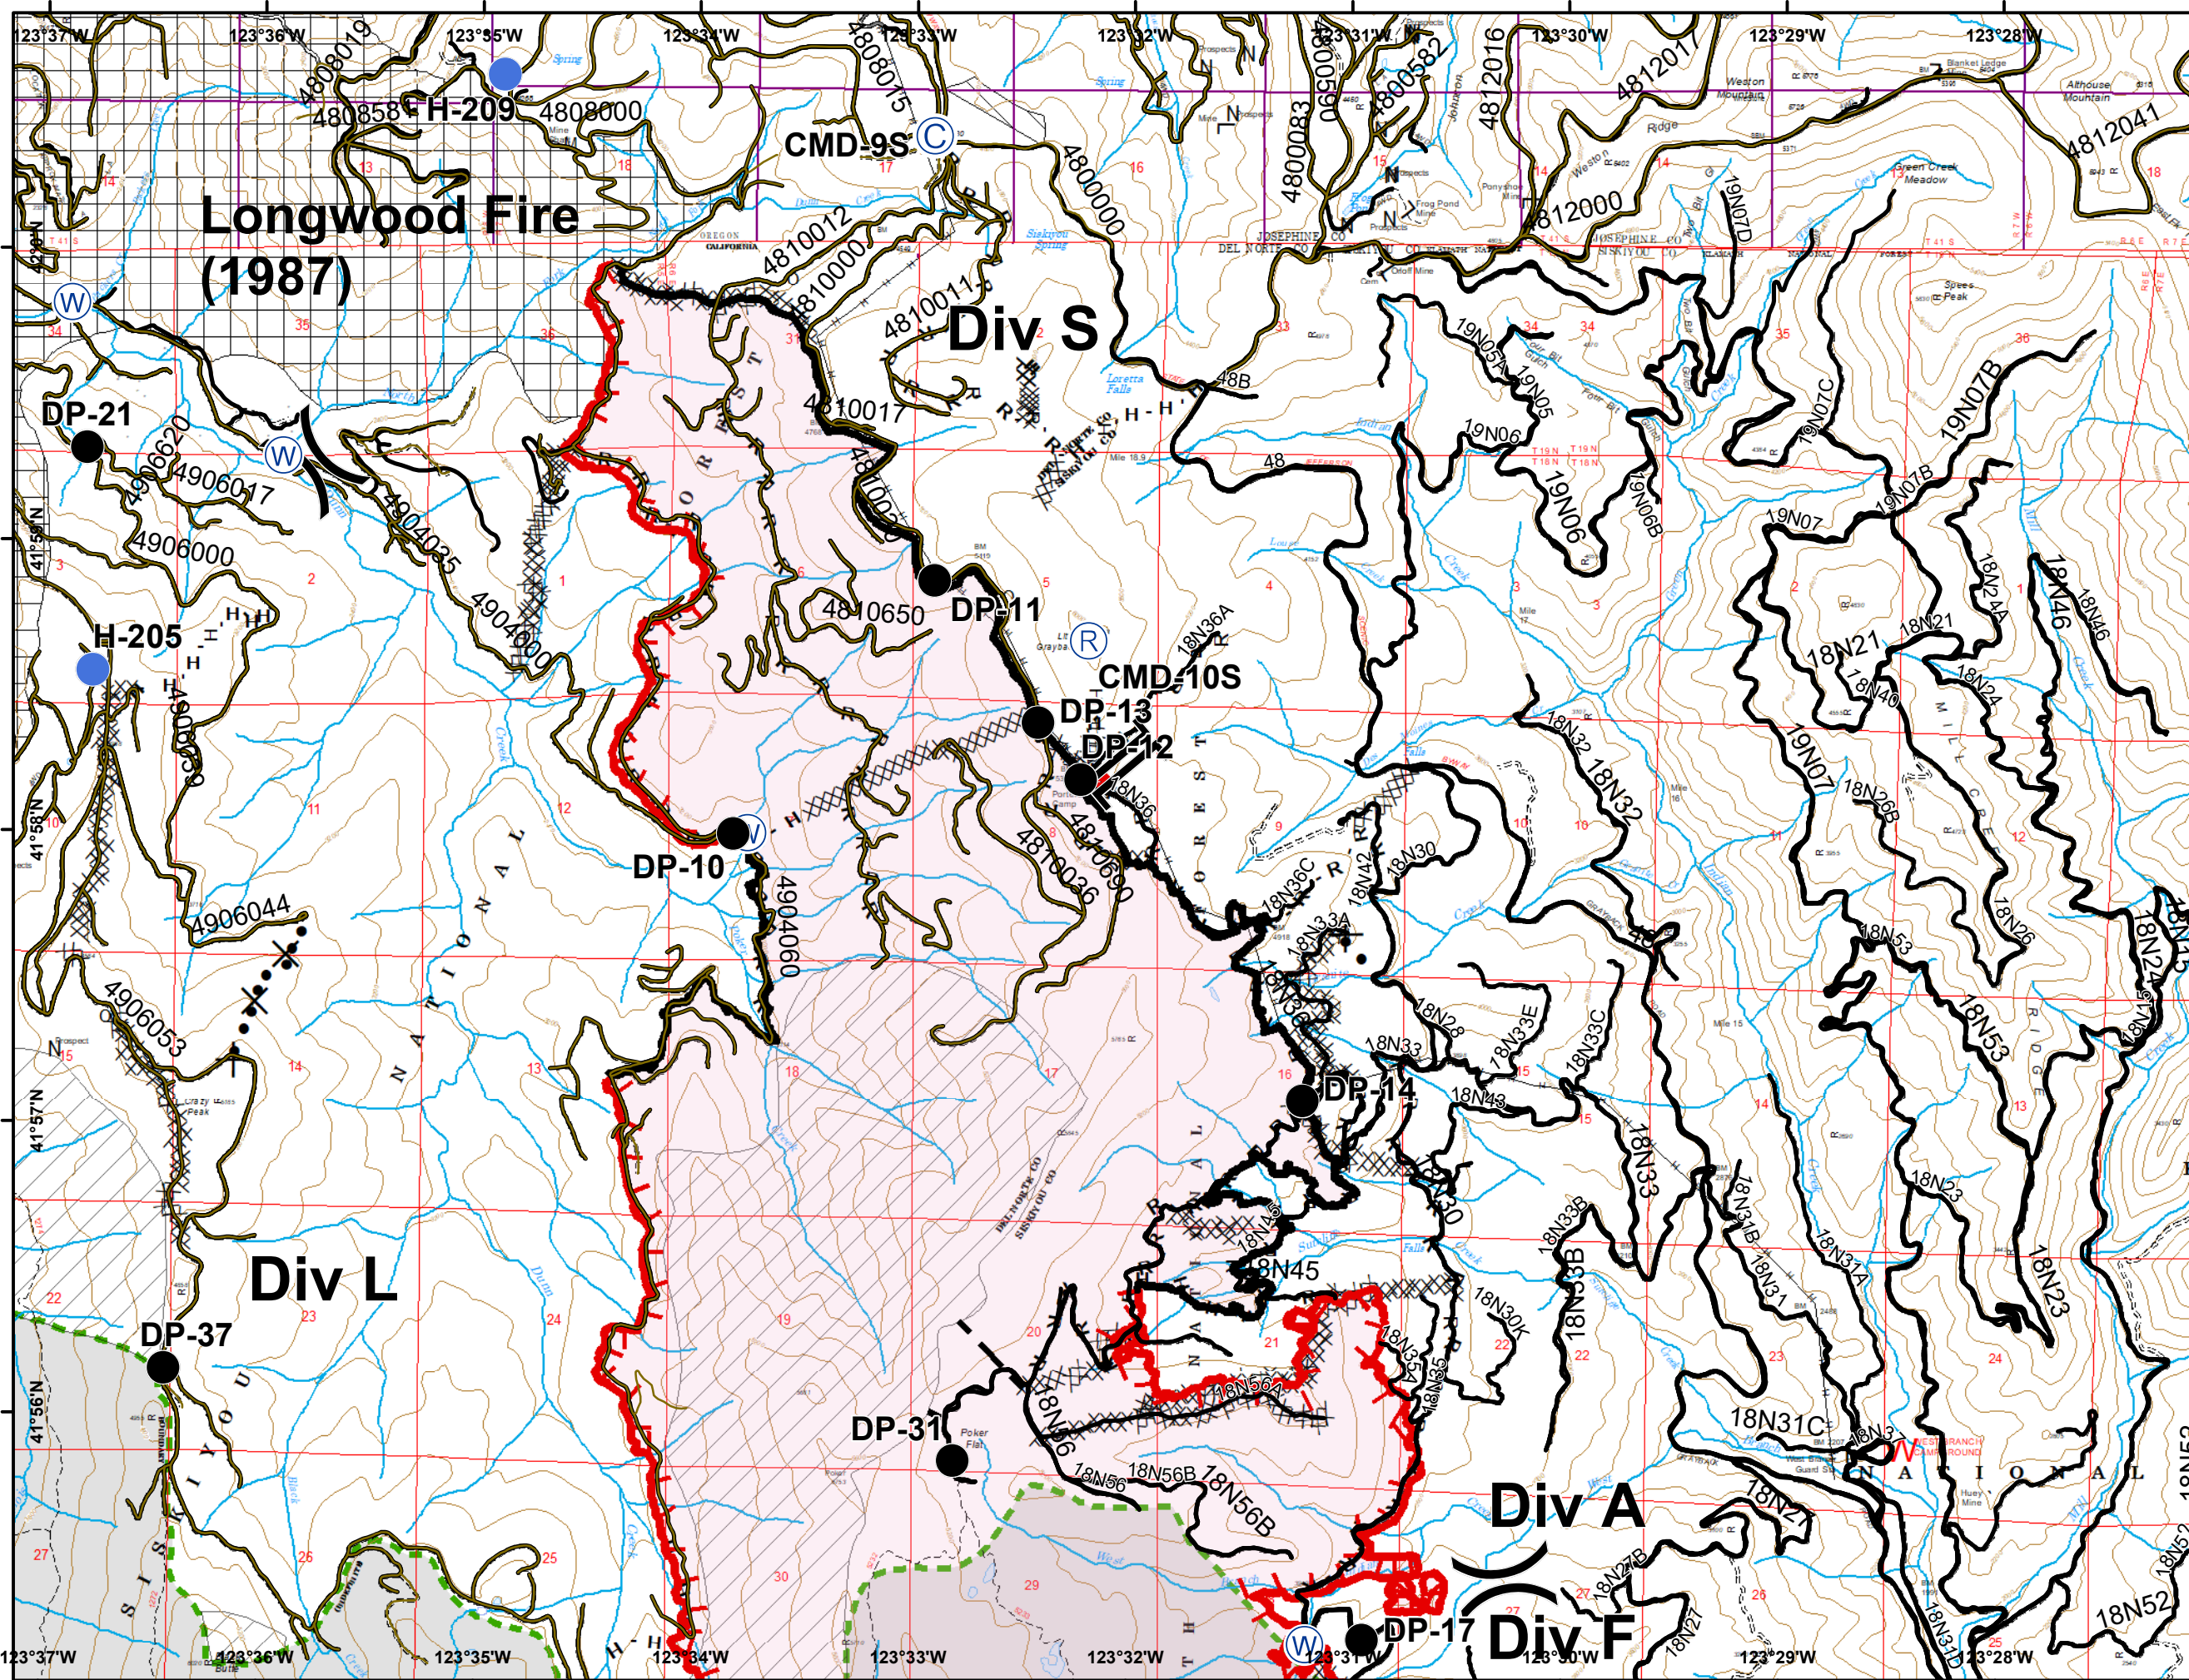

## IAP Map

08/04/2018

IR Perimeter - 8/2/2018 @ 2247

Klondike 23,460 acres

IR Perimeter - 8/2/2018 @ 2311

Natchez 8,342 acres

-  Camp
-  Drop Point
-  Helispot
-  Repeater
-  Water Source
-  Division Break
-  Branch Break
-  HappyCampRds
-  Uncontrolled Fire Edge
-  Completed Line
-  Completed Dozer Line
-  H - H Completed Hand Line
-  R - R Road as Completed Line
-  Proposed Dozer Line
-  Planned Fire Line
-  Roads
-  Streams
-  Wildfire Daily Fire Perimeter
-  Inventory Roadless
-  RRSNF\_BotanicalAreas
-  Wilderness
-  Historic Fires

## IAP Map

08/04/2018

IR Perimeter - 8/2/2018 @ 2247

Klondike 23,460 acres

IR Perimeter - 8/2/2018 @ 2311

Natchez 8,342 acres

- Dip Site
- Drop Point
- Staging Area
- Water Source
- Division Break
- Branch Break
- HappyCampRds
- Uncontrolled Fire Edge
- Completed Dozer Line
- Completed Hand Line
- Road as Completed Line
- Roads
- Streams
- Wildfire Daily Fire Perimeter
- Historic Fires
- Inventory Roadless
- <all other values>
- FLType
- Eclipse Dozer Line
- Eclipse Hand Line
- Wilderness

## IAP Map

08/04/2018

IR Perimeter - 8/2/2018 @ 2247

Klondike 23,460 acres

IR Perimeter - 8/2/2018 @ 2311

Natchez 8,342 acres

- Dip Site
- Drop Point
- Retardant/Mud Pit
- Staging Area
- Water Source
- Division Break
- HappyCampRds
- Uncontrolled Fire Edge
- Completed Line
- Completed Dozer Line
- H - H Completed Hand Line
- R - R Road as Completed Line
- Roads
- Streams
- Wildfire Daily Fire Perimeter  
<all other values>
- Eclipse Dozer Line
- Eclipse Hand Line
- Wilderness

## IAP Map

08/04/2018

IR Perimeter - 8/2/2018 @ 2247

Klondike 23,460 acres

IR Perimeter - 8/2/2018 @ 2311

Natchez 8,342 acres

-  Drop Point
-  Repeater
-  Staging Area
-  Division Break
-  Branch Break
-  Completed Dozer Line
-  Completed Hand Line
-  Roads
-  Streams
-  Historic Fires
-  <all other values>
-  Eclipse Dozer Line
-  Eclipse Hand Line
-  Wilderness