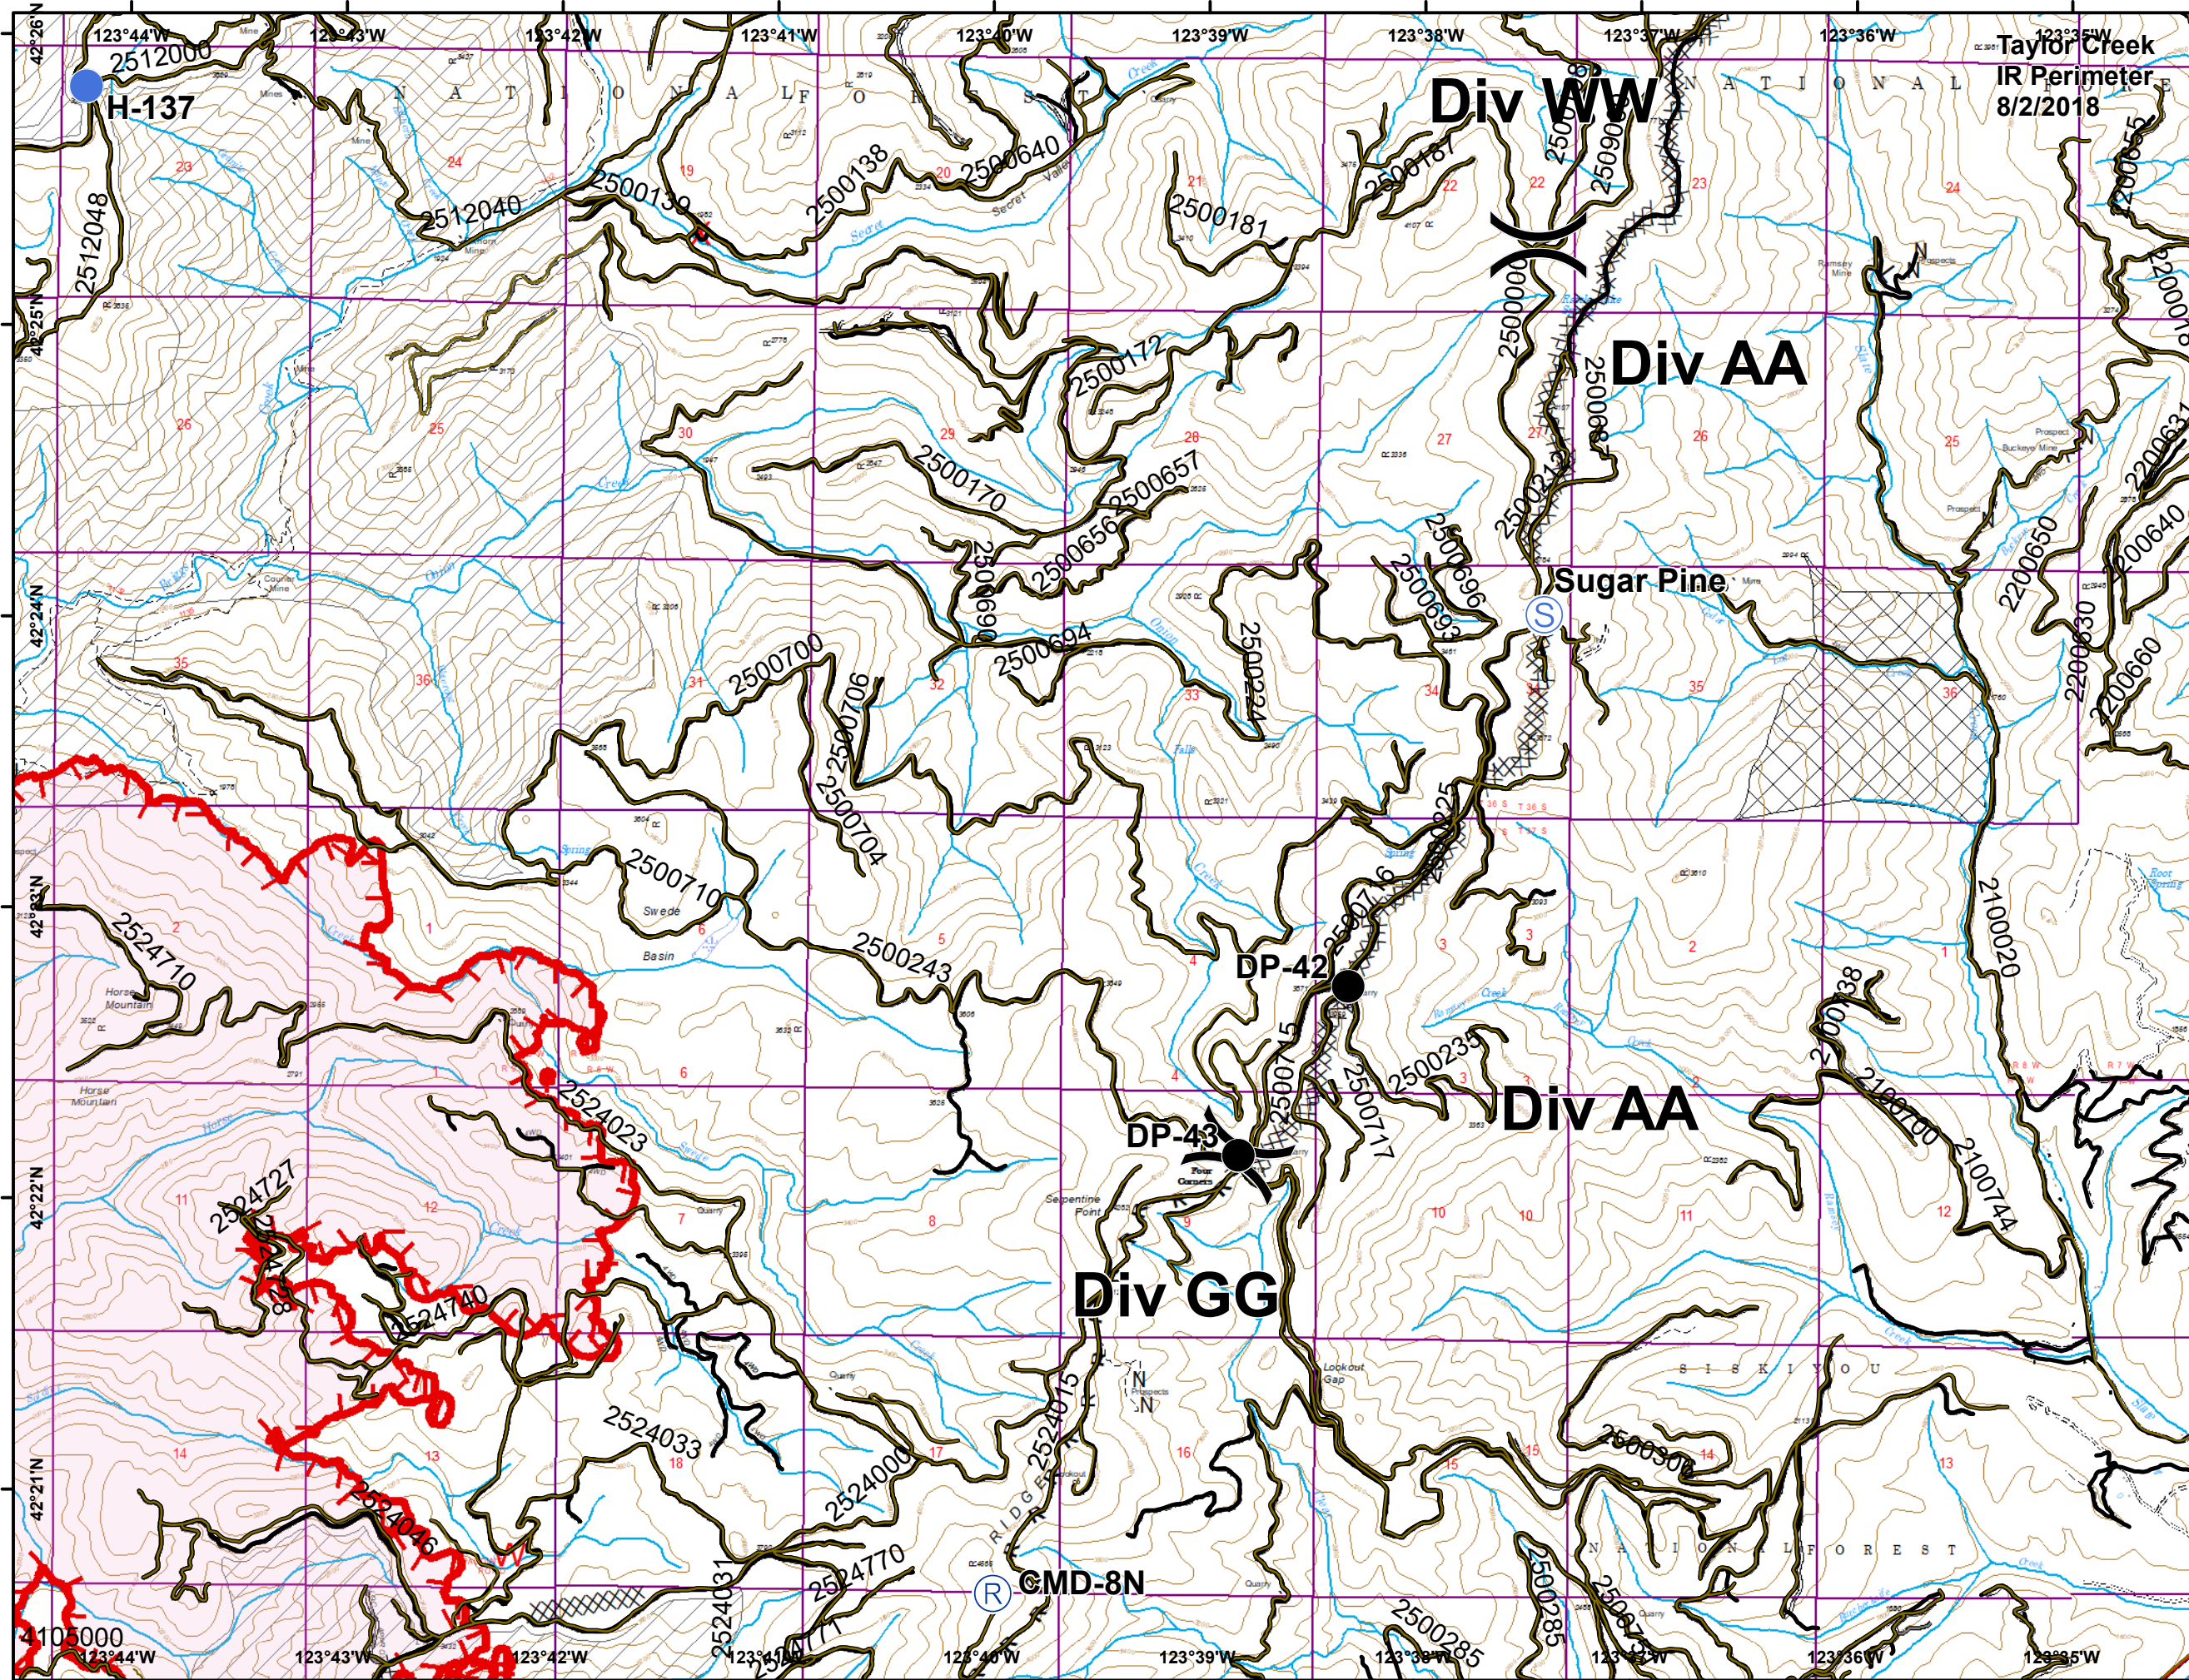

## IAP Map

08/04/2018

IR Perimeter - 8/2/2018 @ 2247

Klondike 23,460 acres

IR Perimeter - 8/2/2018 @ 2311

Natchez 8,342 acres

- Drop Point
- Helispot
- Repeater
- Staging Area
- Division Break
- Uncontrolled Fire Edge
- Completed Dozer Line
- R - R Road as Completed Line
- Roads
- Streams
- Wildfire Daily Fire Perimeter
- Inventory Roadless
- Research\_Natural\_Areas
- Wilderness

## IAP Map

08/04/2018

IR Perimeter - 8/2/2018 @ 2247

Klondike 23,460 acres

IR Perimeter - 8/2/2018 @ 2311

Natchez 8,342 acres

-  Drop Point
-  Landmark
-  Repeater
-  Water Source
-  Division Break
-  Uncontrolled Fire Edge
-  Completed Dozer Line
-  R - R Road as Completed Line
-  Roads
-  Streams
-  Wildfire Daily Fire Perimeter
-  Inventory Roadless
-  Research Natural Areas
-  RRSNF Botanical Areas
-  Wilderness

## IAP Map

08/04/2018

IR Perimeter - 8/2/2018 @ 2247

Klondike 23,460 acres

IR Perimeter - 8/2/2018 @ 2311

Natchez 8,342 acres

- Drop Point
- Helispot
- Landmark
- Water Source
- Division Break
- Uncontrolled Fire Edge
- Completed Line
- Completed Dozer Line
- Road as Completed Line
- Roads
- Streams
- Wildfire Daily Fire Perimeter
- Inventory Roadless
- Research\_Natural\_Areas
- Wilderness

## IAP Map

08/04/2018

IR Perimeter - 8/2/2018 @ 2247

Klondike 23,460 acres

IR Perimeter - 8/2/2018 @ 2311

Natchez 8,342 acres

-  Dip Site
-  Helispot
-  Mobile Weather Unit
-  Division Break
-  Uncontrolled Fire Edge
-  Completed Line
-  Completed Dozer Line
-  R - R Road as Completed Line
-  Roads
-  Streams
-  Wildfire Daily Fire Perimeter
-  Inventory Roadless
-  Wilderness