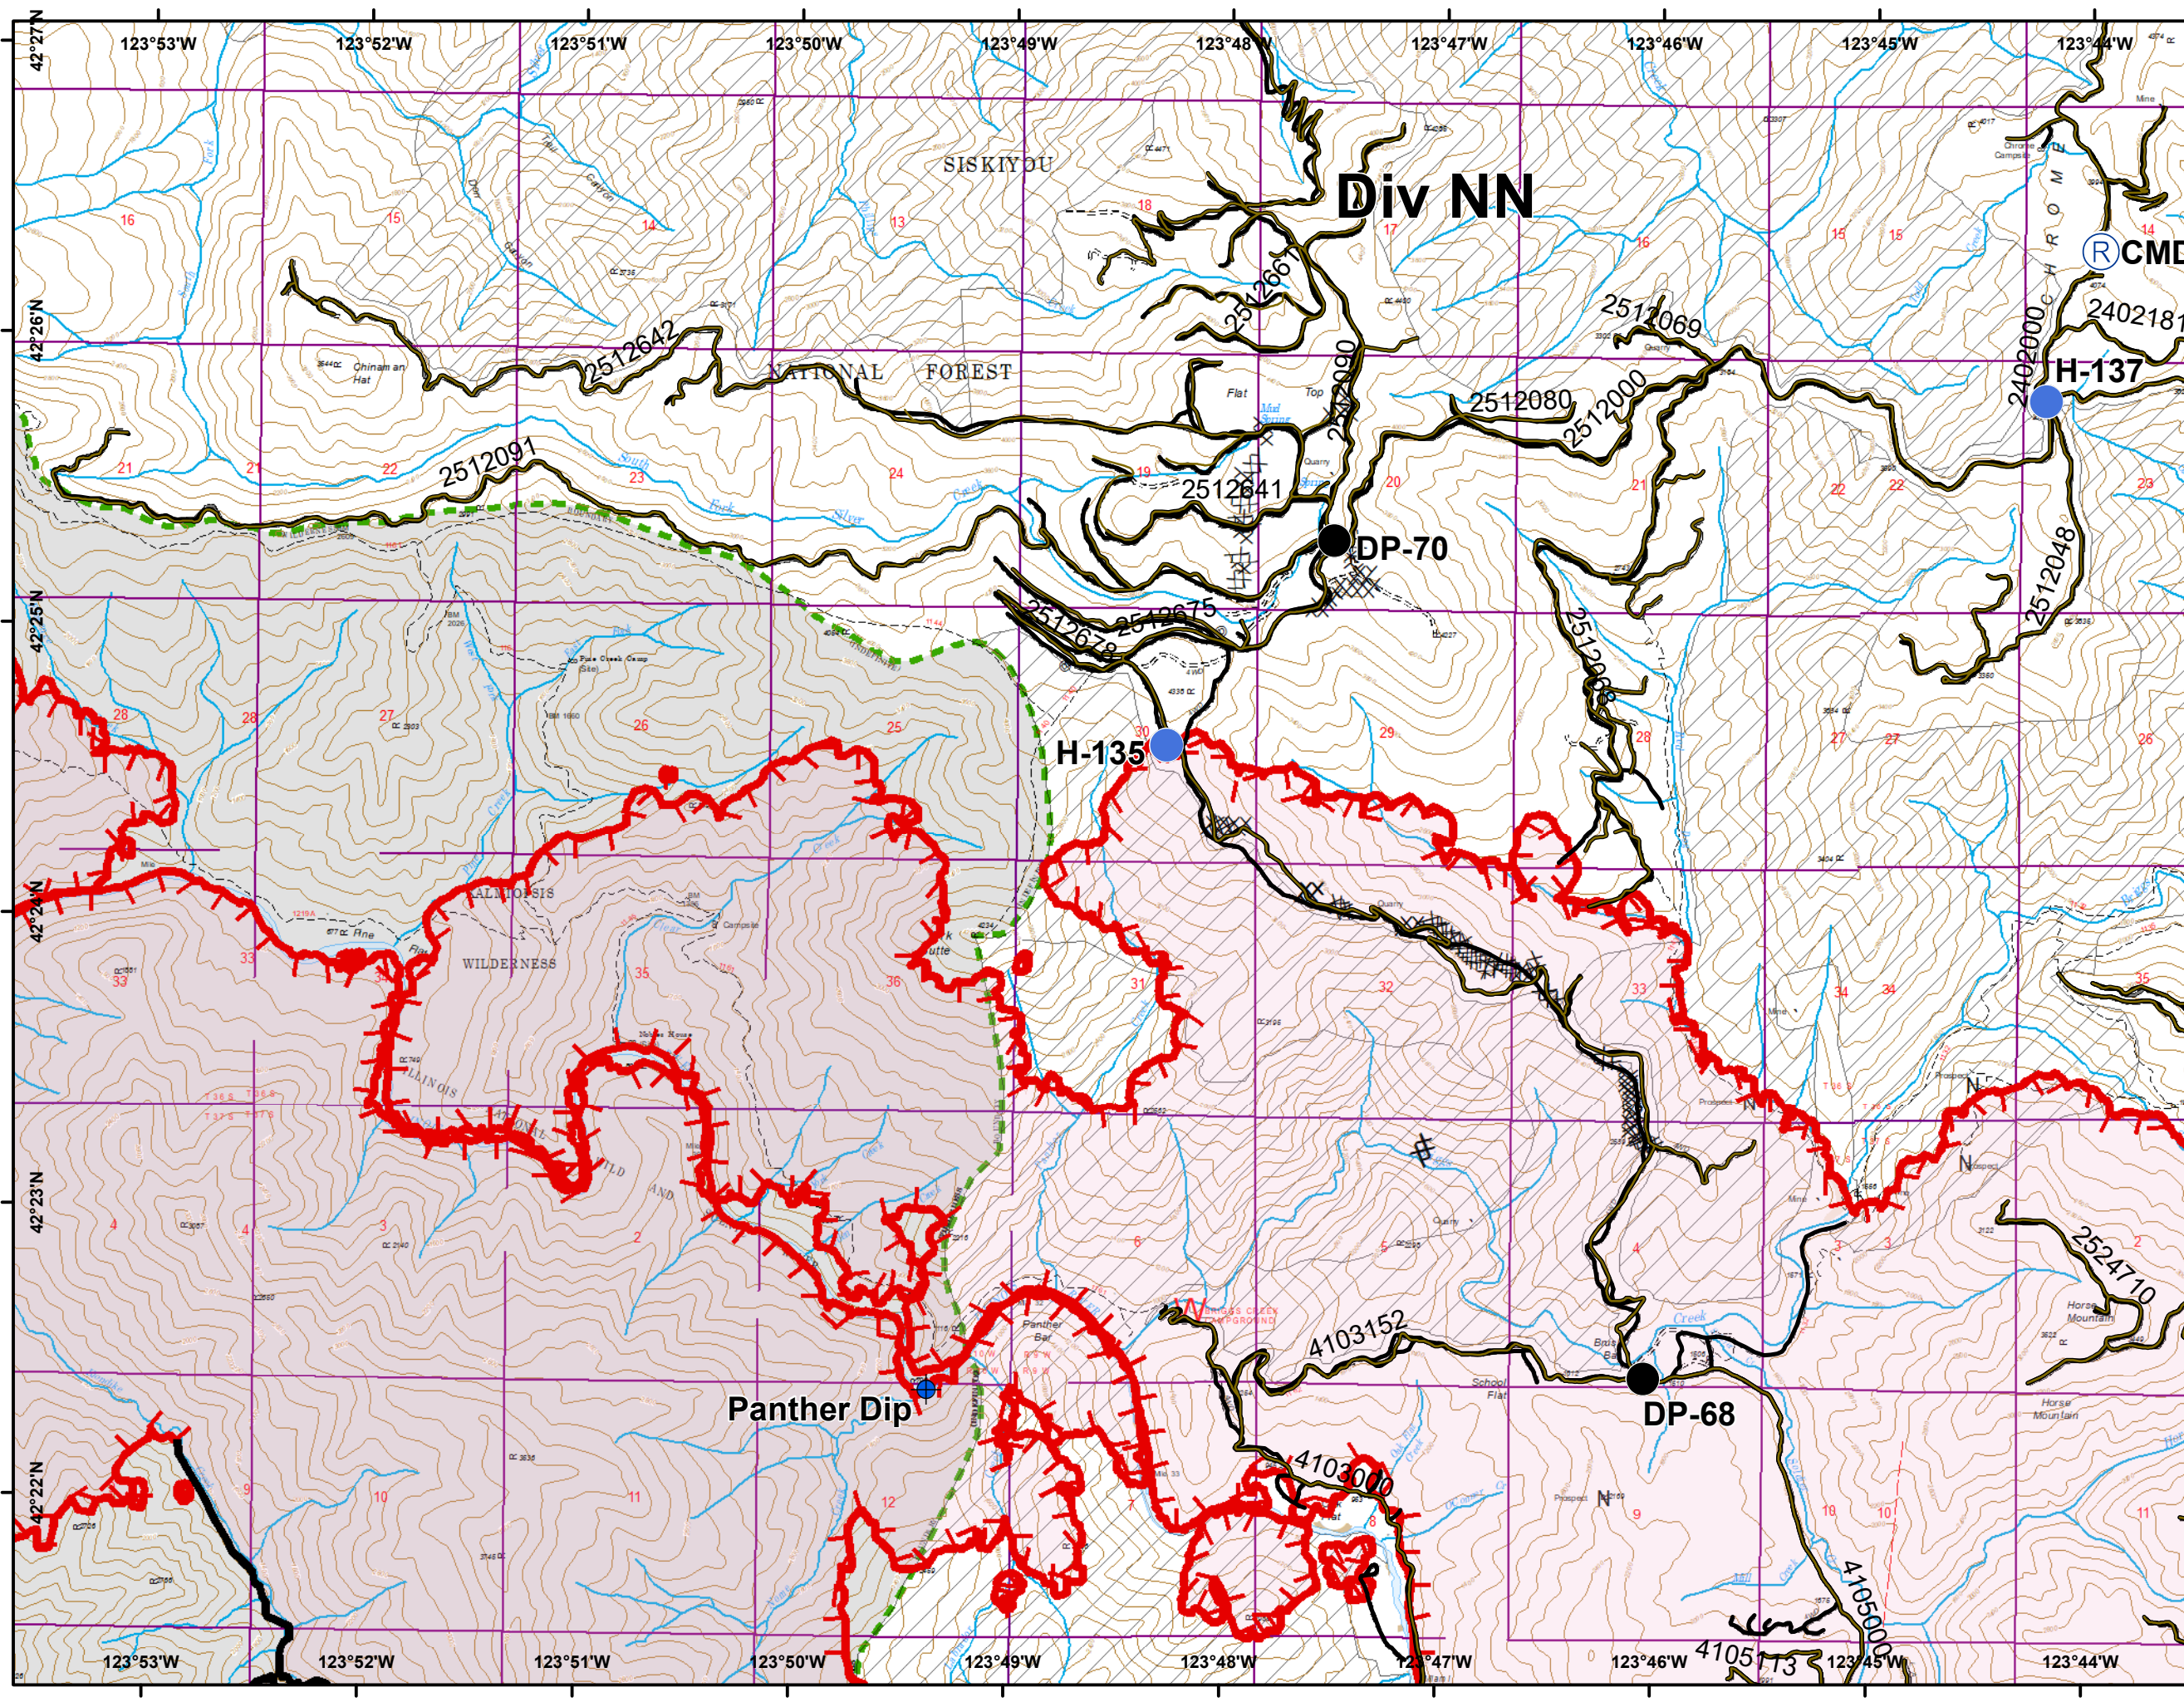

## IAP Map

08/04/2018

IR Perimeter - 8/2/2018 @ 2247

Klondike 23,460 acres

IR Perimeter - 8/2/2018 @ 2311

Natchez 8,342 acres

- Drop Point
- Helispot
- Landmark
- Water Source
- Division Break
- Uncontrolled Fire Edge
- Completed Line
- Completed Dozer Line
- Road as Completed Line
- Roads
- Streams
- Wildfire Daily Fire Perimeter
- Inventory Roadless
- Research\_Natural\_Areas
- Wilderness

## IAP Map

08/04/2018

IR Perimeter - 8/2/2018 @ 2247

Klondike 23,460 acres

IR Perimeter - 8/2/2018 @ 2311

Natchez 8,342 acres

-  Dip Site
-  Drop Point
-  Helispot
-  Repeater
-  Uncontrolled Fire Edge
-  Completed Line
-  Completed Dozer Line
-  Roads
-  Streams
-  Wildfire Daily Fire Perimeter
-  Inventory Roadless
-  Wilderness

## IAP Map

08/04/2018

IR Perimeter - 8/2/2018 @ 2247

Klondike 23,460 acres

IR Perimeter - 8/2/2018 @ 2311

Natchez 8,342 acres

-  Drop Point
-  Helispot
-  Repeater
-  Division Break
-  Completed Dozer Line
-  Roads
-  Streams
-  Inventory Roadless
-  RRSNF\_BotanicalAreas
-  Wilderness

## IAP Map

08/04/2018

IR Perimeter - 8/2/2018 @ 2247

Klondike 23,460 acres

IR Perimeter - 8/2/2018 @ 2311

Natchez 8,342 acres

-  Towns
-  Drop Point
-  Repeater
-  Retardant/Mud Pit
-  Staging Area
-  Division Break
-  HappyCampRds
-  Completed Dozer Line
-  Completed Hand Line
-  Roads
-  Streams
-  Historic Fires
-  <all other values>
-  Eclipse Dozer Line
-  Eclipse Hand Line
-  Wilderness