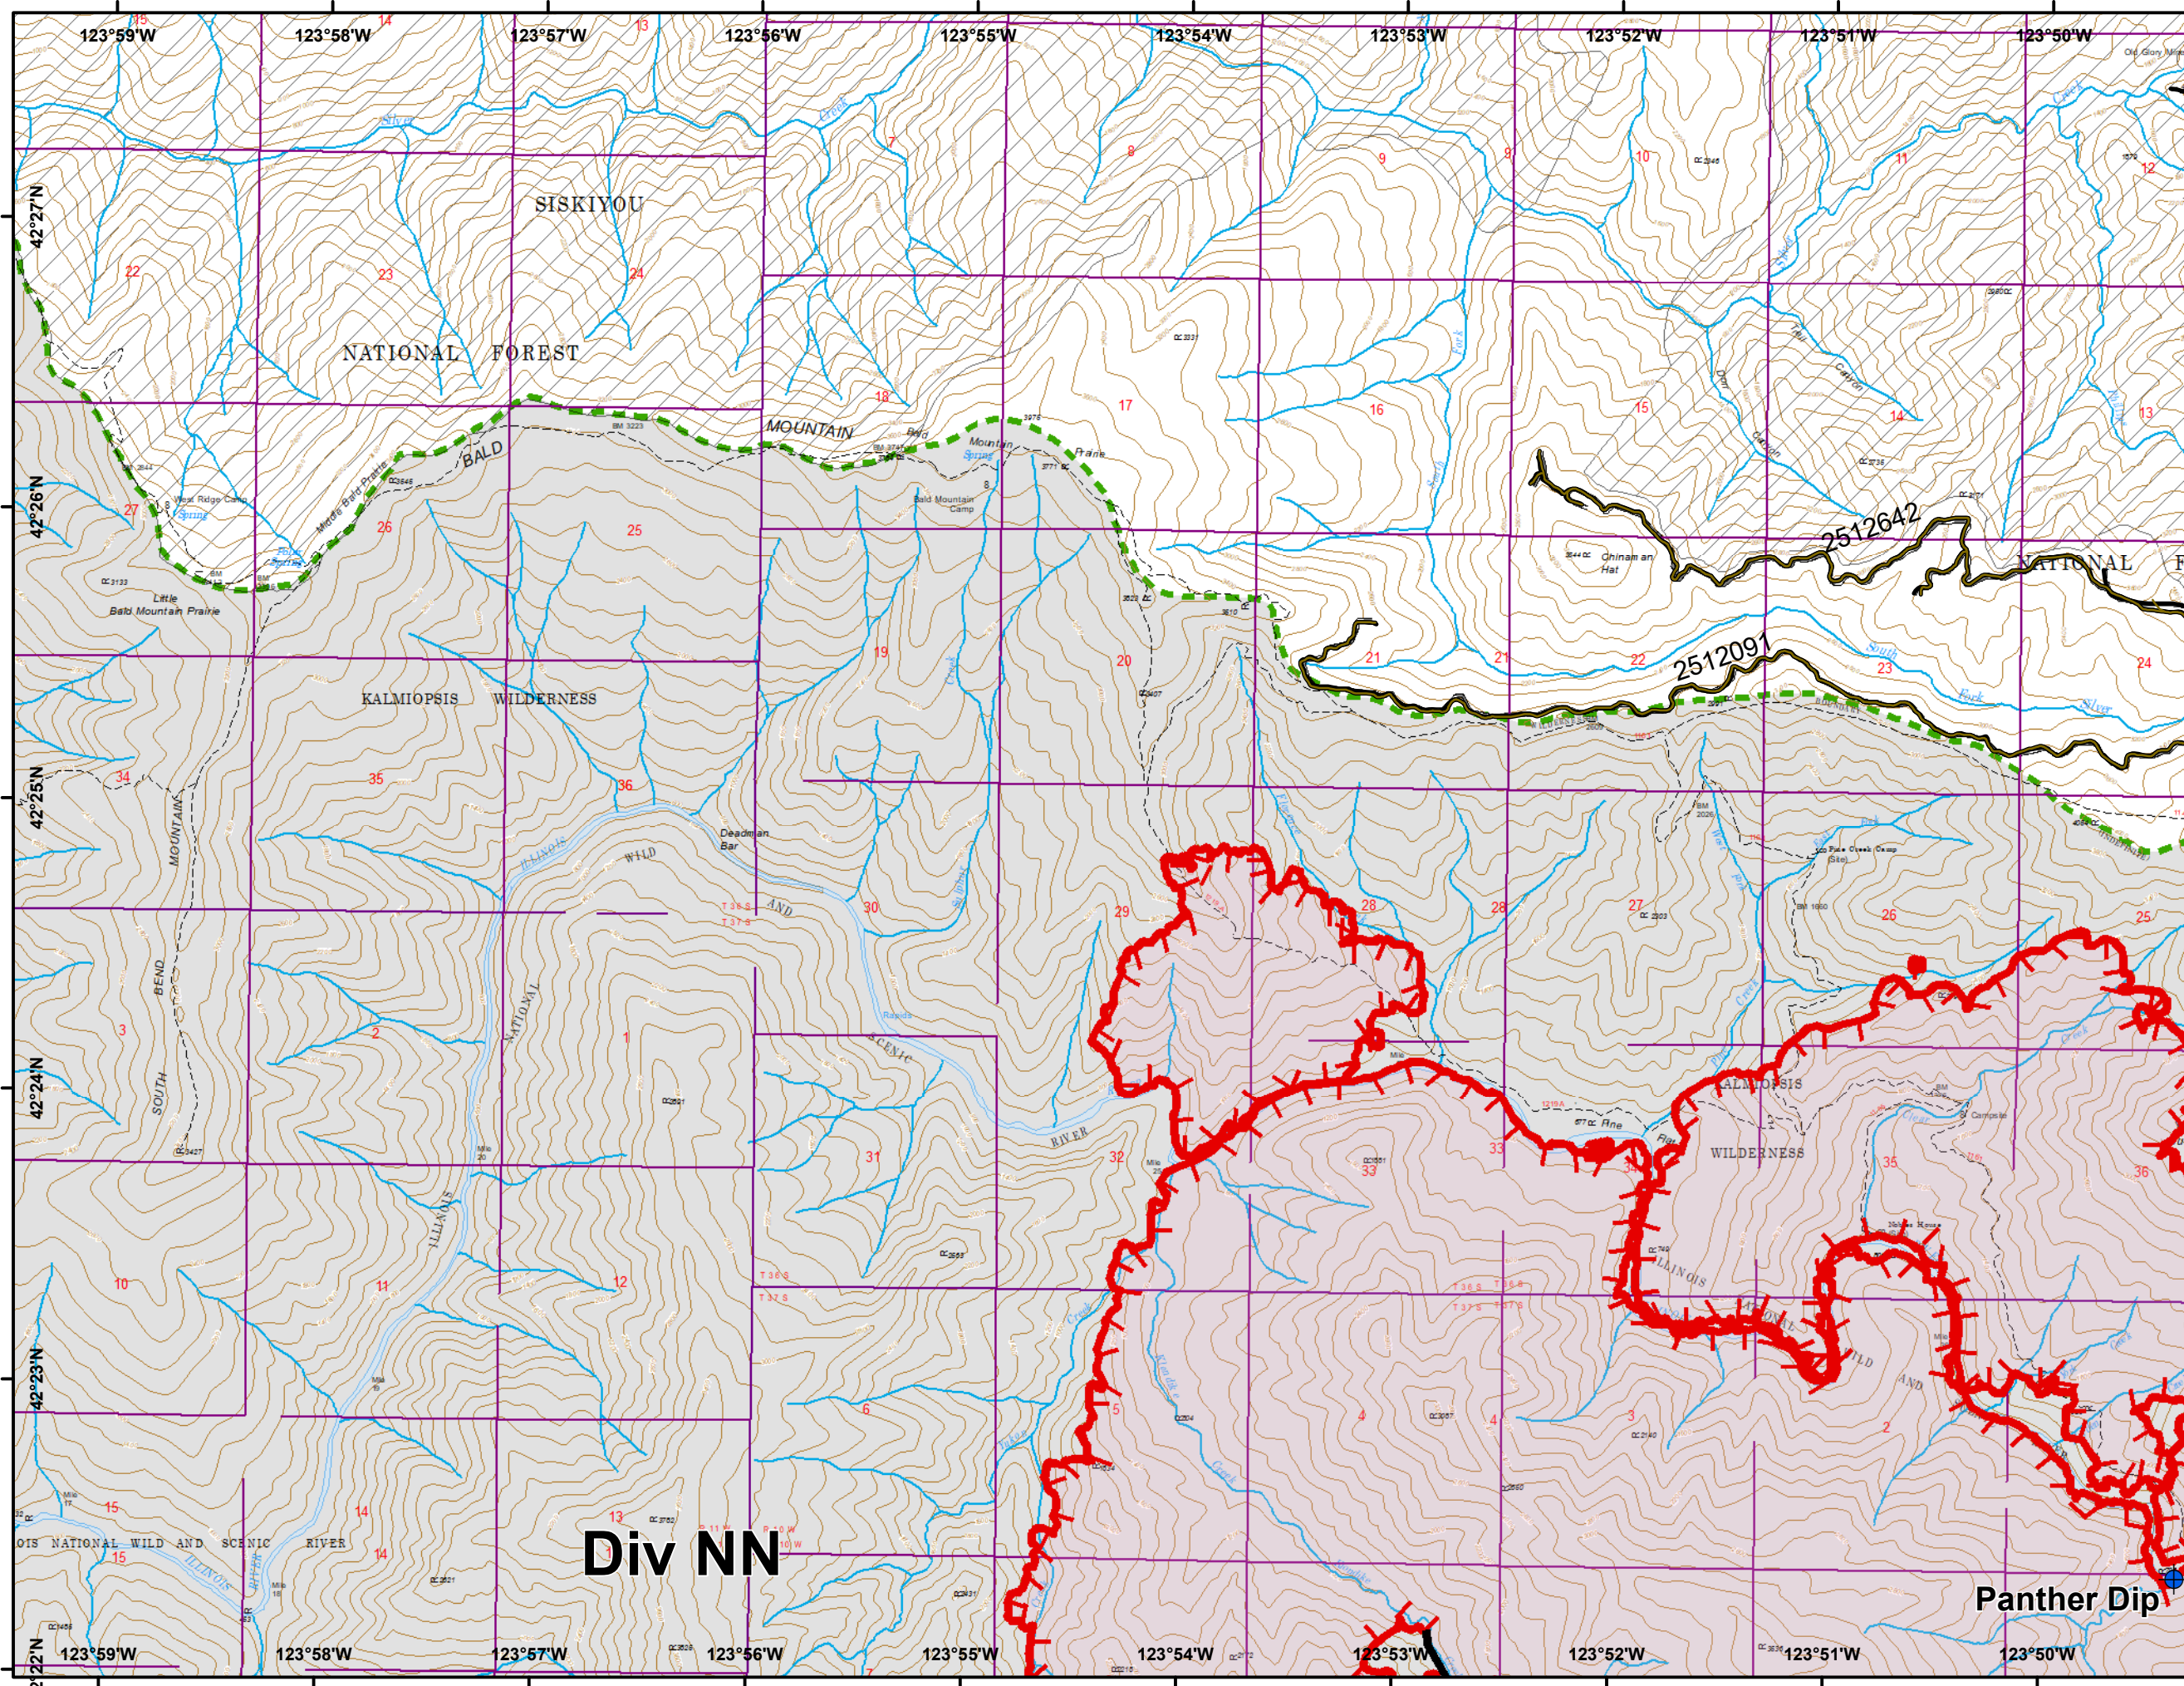

## IAP Map

08/04/2018

IR Perimeter - 8/2/2018 @ 2247

Klondike 23,460 acres

IR Perimeter - 8/2/2018 @ 2311

Natchez 8,342 acres

- Drop Point
- Helispot
- Landmark
- Water Source
- Division Break
- Uncontrolled Fire Edge
- Completed Line
- Completed Dozer Line
- Road as Completed Line
- Roads
- Streams
- Wildfire Daily Fire Perimeter
- Inventory Roadless
- Research\_Natural\_Areas
- Wilderness

## IAP Map

08/04/2018

IR Perimeter - 8/2/2018 @ 2247

Klondike 23,460 acres

IR Perimeter - 8/2/2018 @ 2311

Natchez 8,342 acres

-  Dip Site
-  Helispot
-  Mobile Weather Unit
-  Division Break
-  Uncontrolled Fire Edge
-  Completed Line
-  Completed Dozer Line
-  R - R Road as Completed Line
-  Roads
-  Streams
-  Wildfire Daily Fire Perimeter
-  Inventory Roadless
-  Wilderness

## IAP Map

08/04/2018

IR Perimeter - 8/2/2018 @ 2247

Klondike 23,460 acres

IR Perimeter - 8/2/2018 @ 2311

Natchez 8,342 acres

-  Dip Site
-  Uncontrolled Fire Edge
-  Completed Line
-  Roads
-  Streams
-  Wildfire Daily Fire Perimeter
-  Inventory Roadless
-  Wilderness

## IAP Map

08/04/2018

IR Perimeter - 8/2/2018 @ 2247

Klondike 23,460 acres

IR Perimeter - 8/2/2018 @ 2311

Natchez 8,342 acres

-  Dip Site
-  Drop Point
-  Helispot
-  Repeater
-  Uncontrolled Fire Edge
-  Completed Line
-  Completed Dozer Line
-  Roads
-  Streams
-  Wildfire Daily Fire Perimeter
-  Inventory Roadless
-  Wilderness