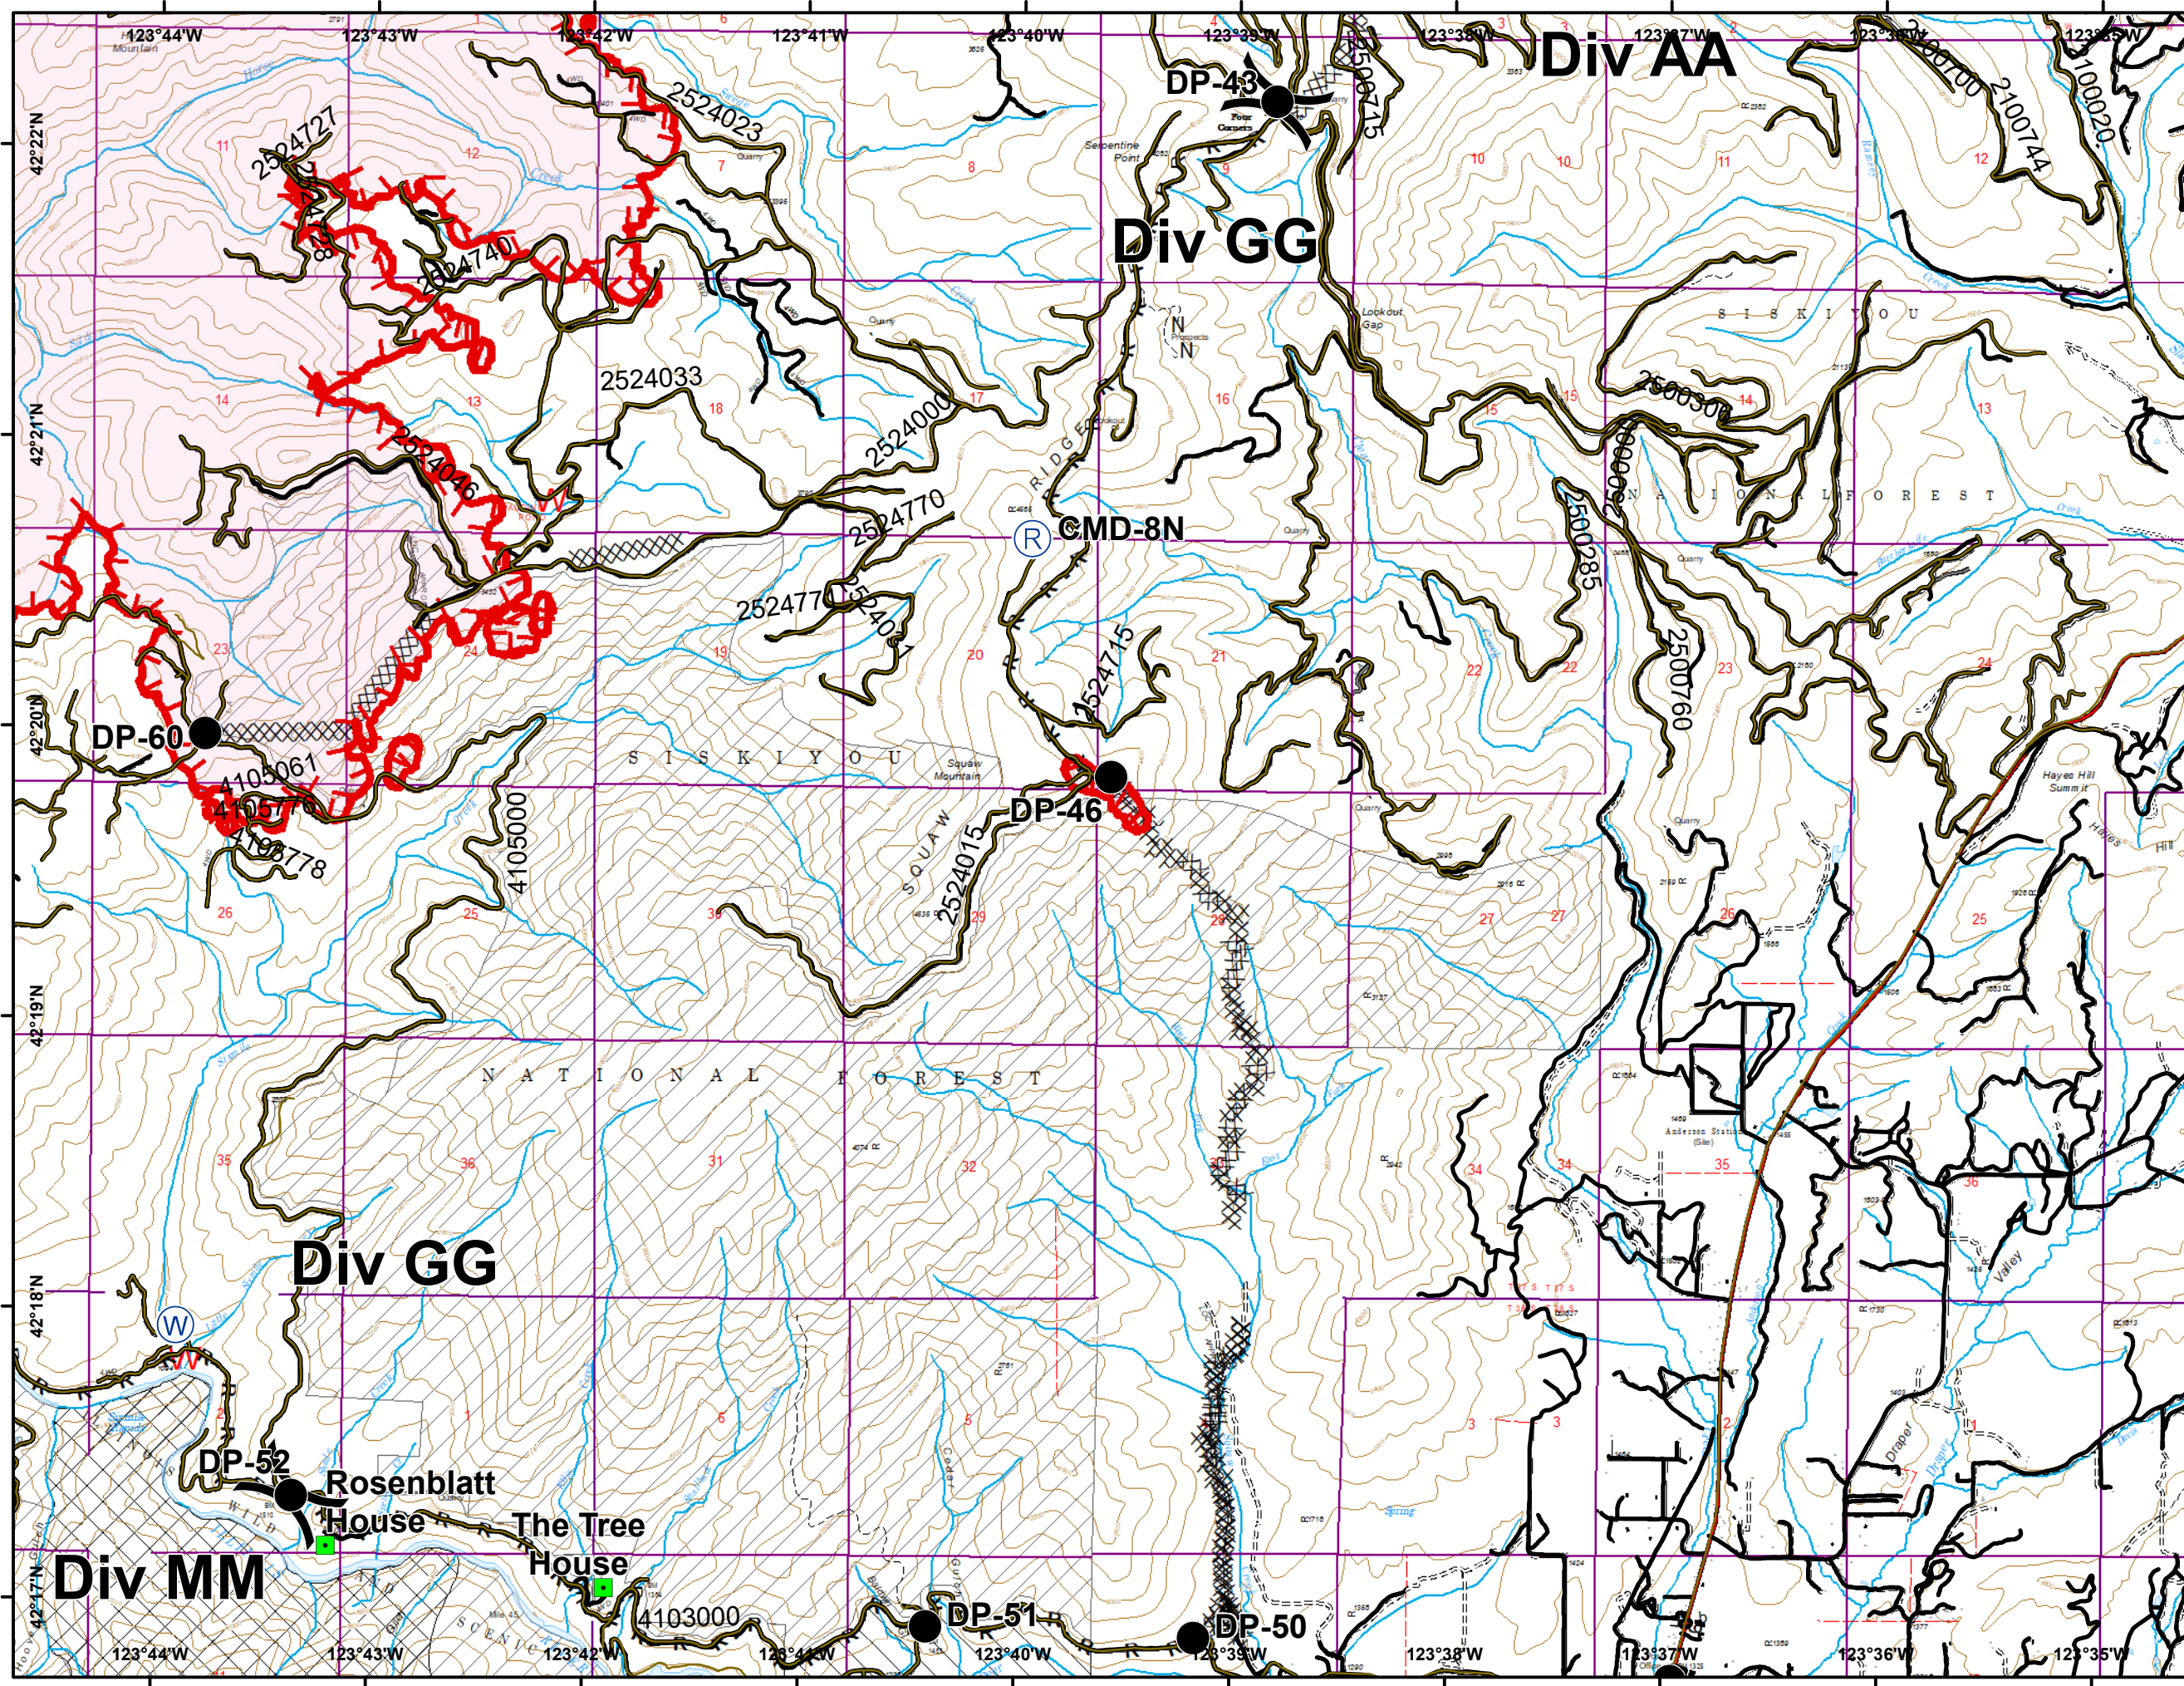

## IAP Map

08/04/2018

IR Perimeter - 8/2/2018 @ 2247

Klondike 23,460 acres

IR Perimeter - 8/2/2018 @ 2311

Natchez 8,342 acres

- Drop Point
- Helispot
- Repeater
- Staging Area
- Division Break
- Uncontrolled Fire Edge
- Completed Dozer Line
- R - R Road as Completed Line
- Roads
- Streams
- Wildfire Daily Fire Perimeter
- Inventory Roadless
- Research\_Natural\_Areas
- Wilderness

## IAP Map

08/04/2018

IR Perimeter - 8/2/2018 @ 2247

Klondike 23,460 acres

IR Perimeter - 8/2/2018 @ 2311

Natchez 8,342 acres

-  Drop Point
-  Landmark
-  Repeater
-  Water Source
-  Division Break
-  Uncontrolled Fire Edge
-  Completed Dozer Line
-  R - R Road as Completed Line
-  Roads
-  Streams
-  Wildfire Daily Fire Perimeter
-  Inventory Roadless
-  Research Natural Areas
-  RRSNF Botanical Areas
-  Wilderness

## IAP Map

08/04/2018

IR Perimeter - 8/2/2018 @ 2247

Klondike 23,460 acres

IR Perimeter - 8/2/2018 @ 2311

Natchez 8,342 acres

- Drop Point
- Helispot
- Landmark
- Water Source
- Division Break
- Uncontrolled Fire Edge
- Completed Line
- Completed Dozer Line
- Road as Completed Line
- Roads
- Streams
- Wildfire Daily Fire Perimeter
- Inventory Roadless
- Research\_Natural\_Areas
- Wilderness

## IAP Map

08/04/2018

IR Perimeter - 8/2/2018 @ 2247

Klondike 23,460 acres

IR Perimeter - 8/2/2018 @ 2311

Natchez 8,342 acres

-  Dip Site
-  Helispot
-  Mobile Weather Unit
-  Division Break
-  Uncontrolled Fire Edge
-  Completed Line
-  Completed Dozer Line
-  R - R Road as Completed Line
-  Roads
-  Streams
-  Wildfire Daily Fire Perimeter
-  Inventory Roadless
-  Wilderness