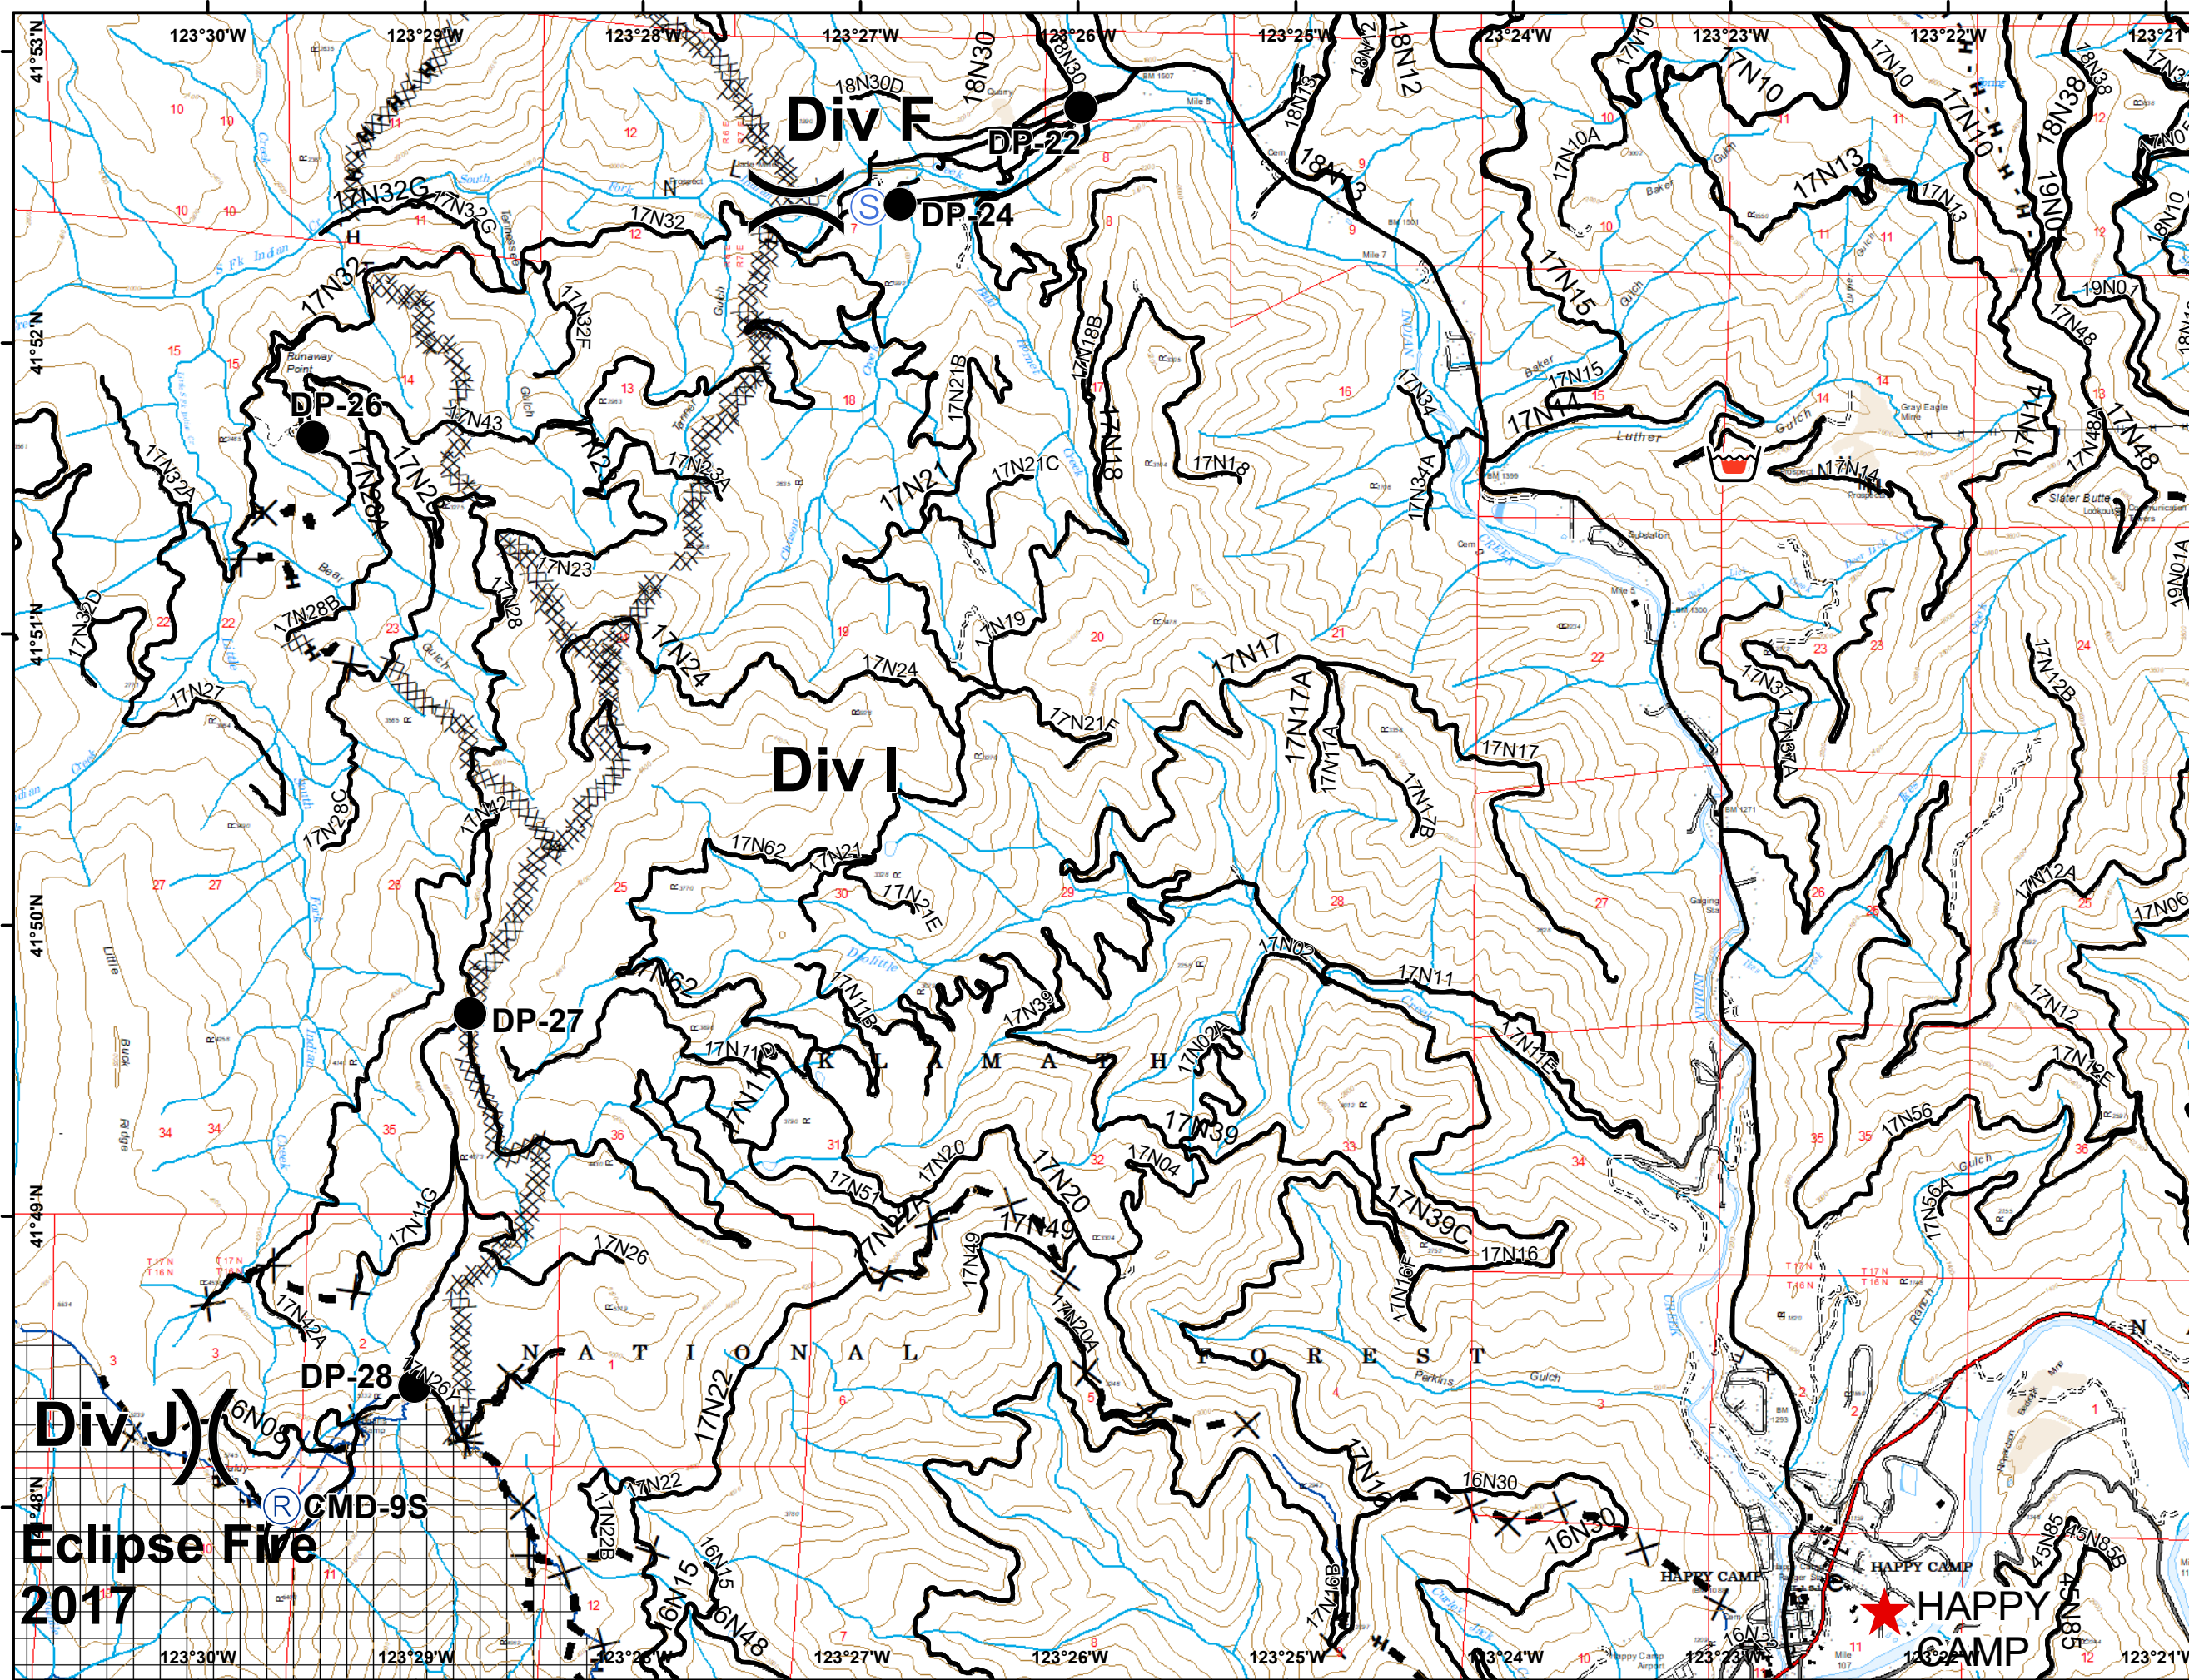

## IAP Map

08/04/2018

IR Perimeter - 8/2/2018 @ 2247

Klondike 23,460 acres

IR Perimeter - 8/2/2018 @ 2311

Natchez 8,342 acres

-  Drop Point
-  Repeater
-  Staging Area
-  Division Break
-  Branch Break
-  Completed Dozer Line
-  Completed Hand Line
-  Roads
-  Streams
-  Historic Fires
-  <all other values>
-  Eclipse Dozer Line
-  Eclipse Hand Line
-  Wilderness

## IAP Map

08/04/2018

IR Perimeter - 8/2/2018 @ 2247

Klondike 23,460 acres

IR Perimeter - 8/2/2018 @ 2311

Natchez 8,342 acres

-  Towns
-  Drop Point
-  Repeater
-  Retardant/Mud Pit
-  Staging Area
-  Division Break
-  HappyCampRds
-  Completed Dozer Line
-  Completed Hand Line
-  Roads
-  Streams
-  Historic Fires
-  <all other values>
-  Eclipse Dozer Line
-  Eclipse Hand Line
-  Wilderness