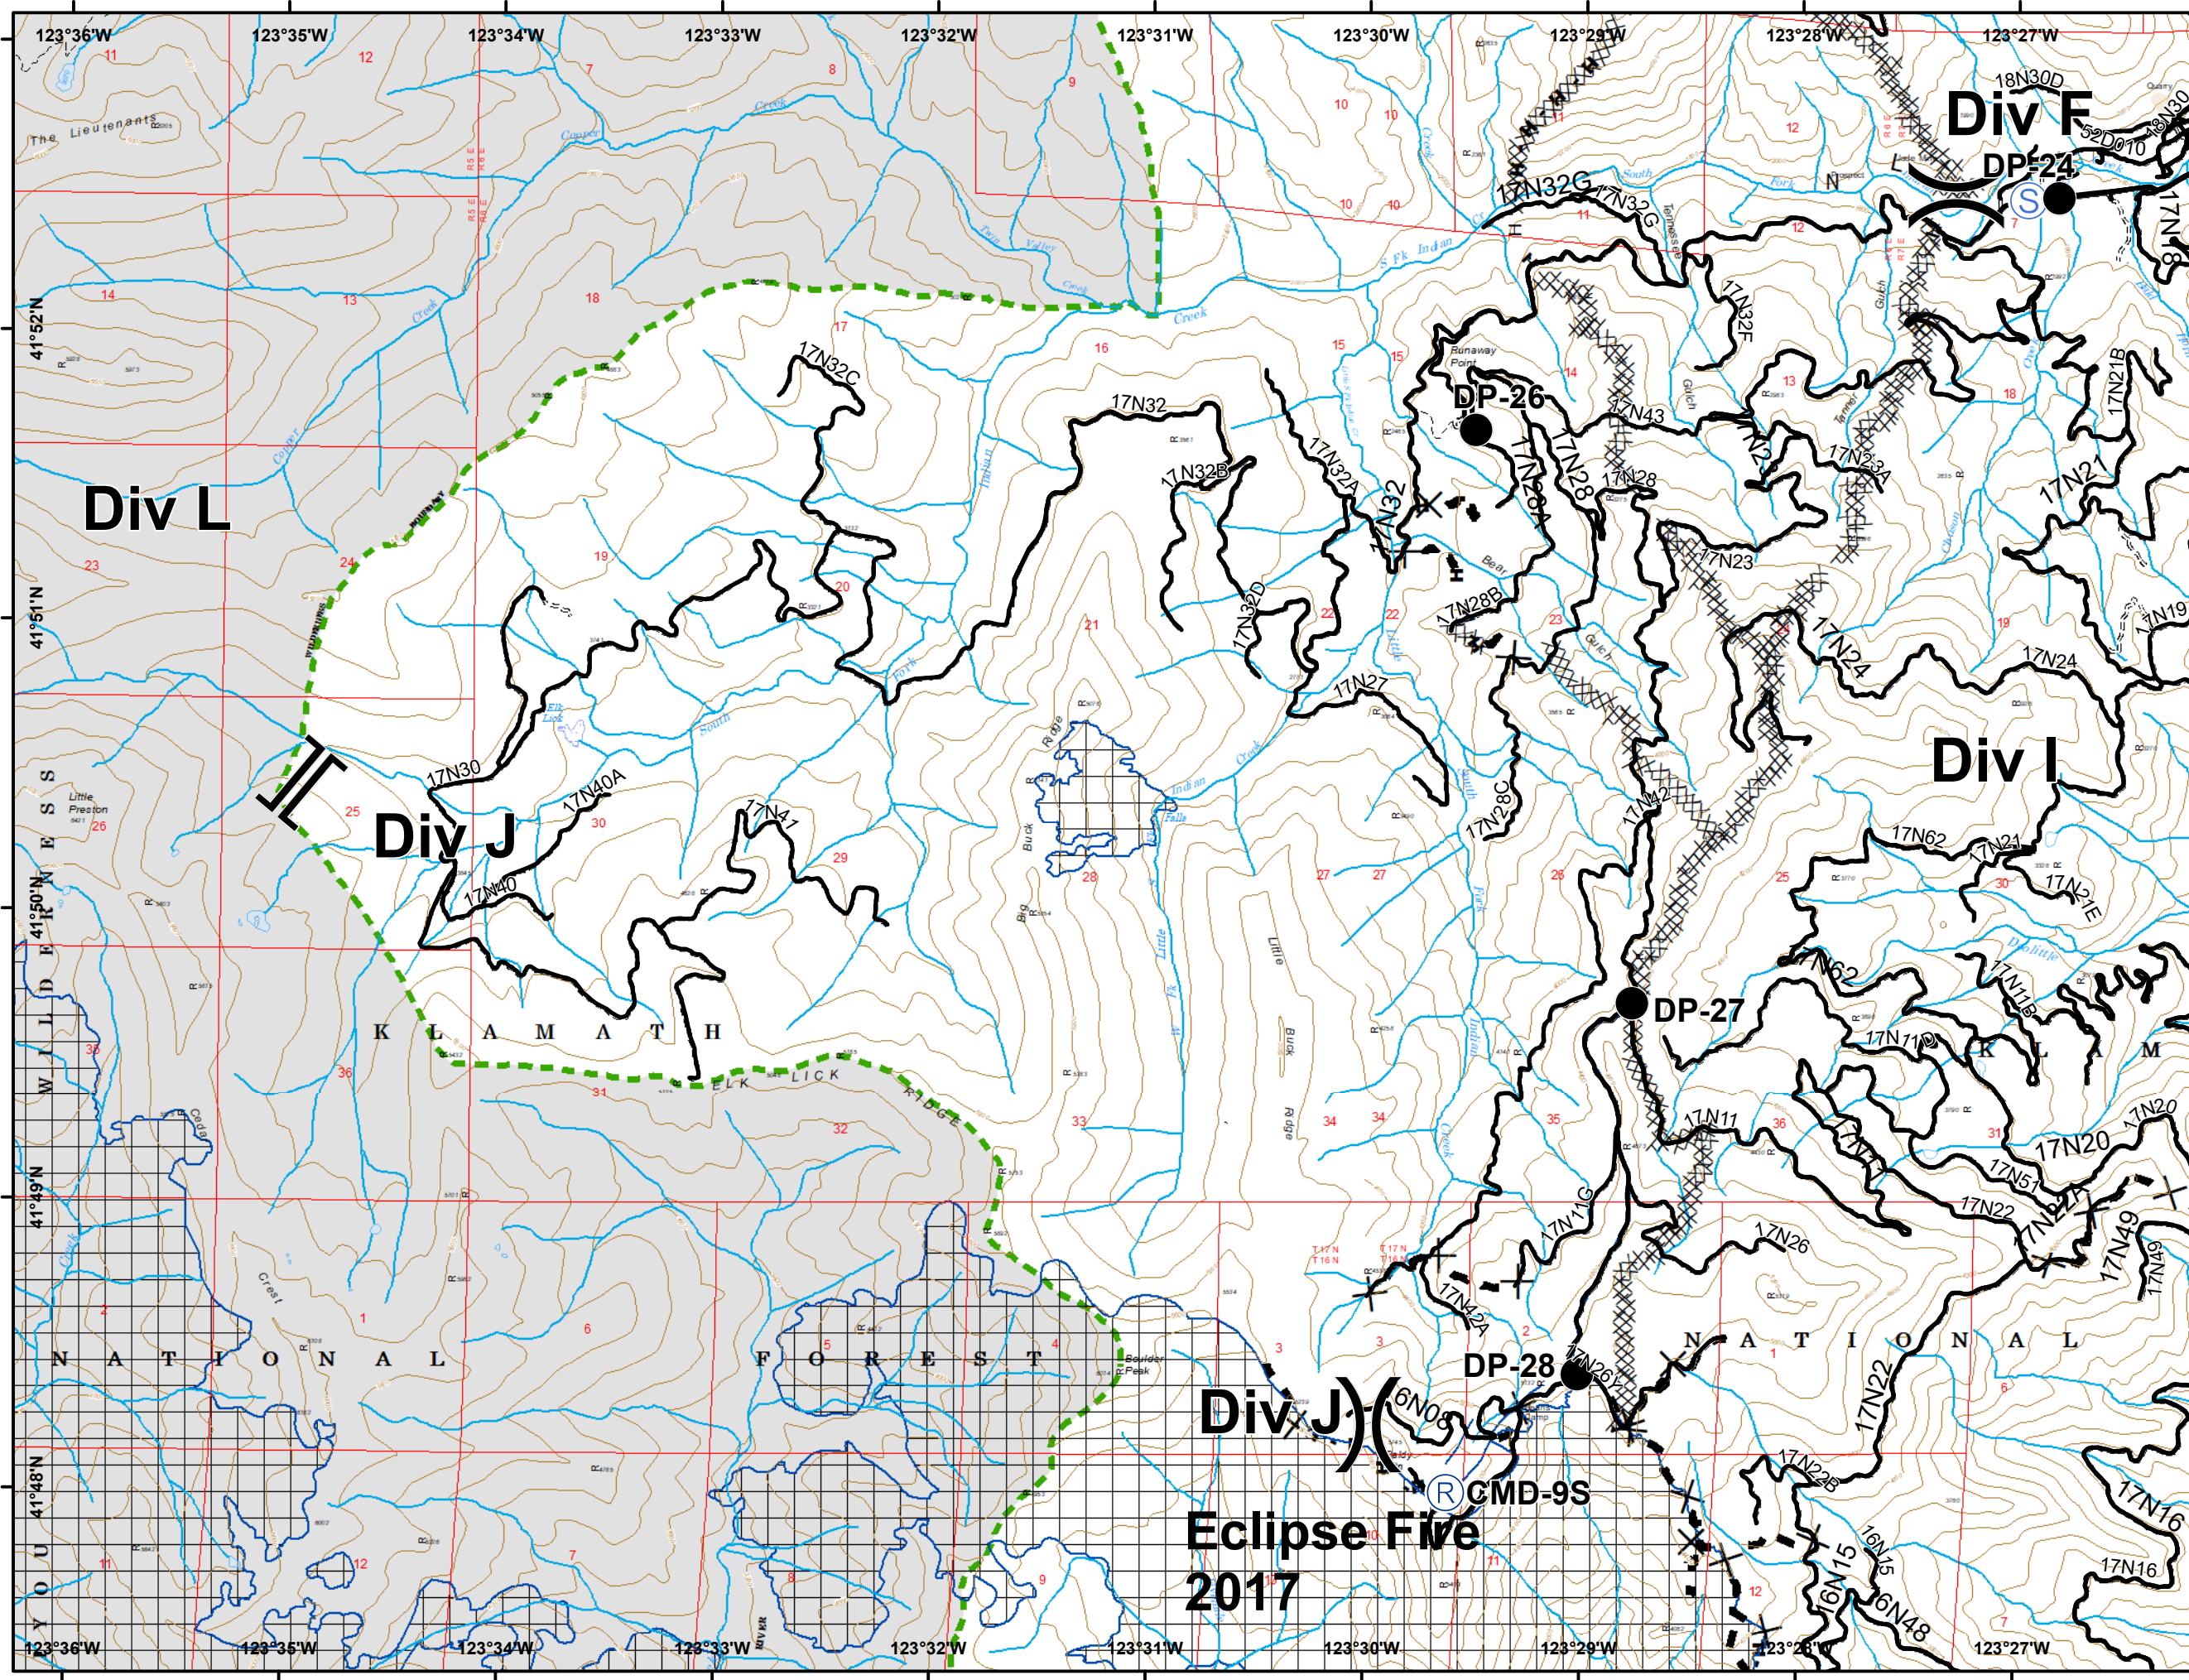

## IAP Map

08/04/2018

IR Perimeter - 8/2/2018 @ 2247

Klondike 23,460 acres

IR Perimeter - 8/2/2018 @ 2311

Natchez 8,342 acres

- Dip Site
- Drop Point
- Staging Area
- Water Source
- Division Break
- Branch Break
- HappyCampRds
- Uncontrolled Fire Edge
- Completed Dozer Line
- Completed Hand Line
- Road as Completed Line
- Roads
- Streams
- Wildfire Daily Fire Perimeter
- Historic Fires
- Inventory Roadless
- <all other values>
- FLType
- Eclipse Dozer Line
- Eclipse Hand Line
- Wilderness

## IAP Map

08/04/2018

IR Perimeter - 8/2/2018 @ 2247

Klondike 23,460 acres

IR Perimeter - 8/2/2018 @ 2311

Natchez 8,342 acres

- Dip Site
- Drop Point
- Retardant/Mud Pit
- Staging Area
- Water Source
- Division Break
- HappyCampRds
- Uncontrolled Fire Edge
- Completed Line
- Completed Dozer Line
- H - H Completed Hand Line
- R - R Road as Completed Line
- Roads
- Streams
- Wildfire Daily Fire Perimeter  
<all other values>
- Eclipse Dozer Line
- Eclipse Hand Line
- Wilderness

## IAP Map

08/04/2018

IR Perimeter - 8/2/2018 @ 2247

Klondike 23,460 acres

IR Perimeter - 8/2/2018 @ 2311

Natchez 8,342 acres

-  Drop Point
-  Repeater
-  Staging Area
-  Division Break
-  Branch Break
-  Completed Dozer Line
-  Completed Hand Line
-  Roads
-  Streams
-  Historic Fires
-  <all other values>
-  Eclipse Dozer Line
-  Eclipse Hand Line
-  Wilderness

## IAP Map

08/04/2018

IR Perimeter - 8/2/2018 @ 2247

Klondike 23,460 acres

IR Perimeter - 8/2/2018 @ 2311

Natchez 8,342 acres

-  Towns
-  Drop Point
-  Repeater
-  Retardant/Mud Pit
-  Staging Area
-  Division Break
-  HappyCampRds
-  Completed Dozer Line
-  Completed Hand Line
-  Roads
-  Streams
-  Historic Fires
-  <all other values>
-  Eclipse Dozer Line
-  Eclipse Hand Line
-  Wilderness