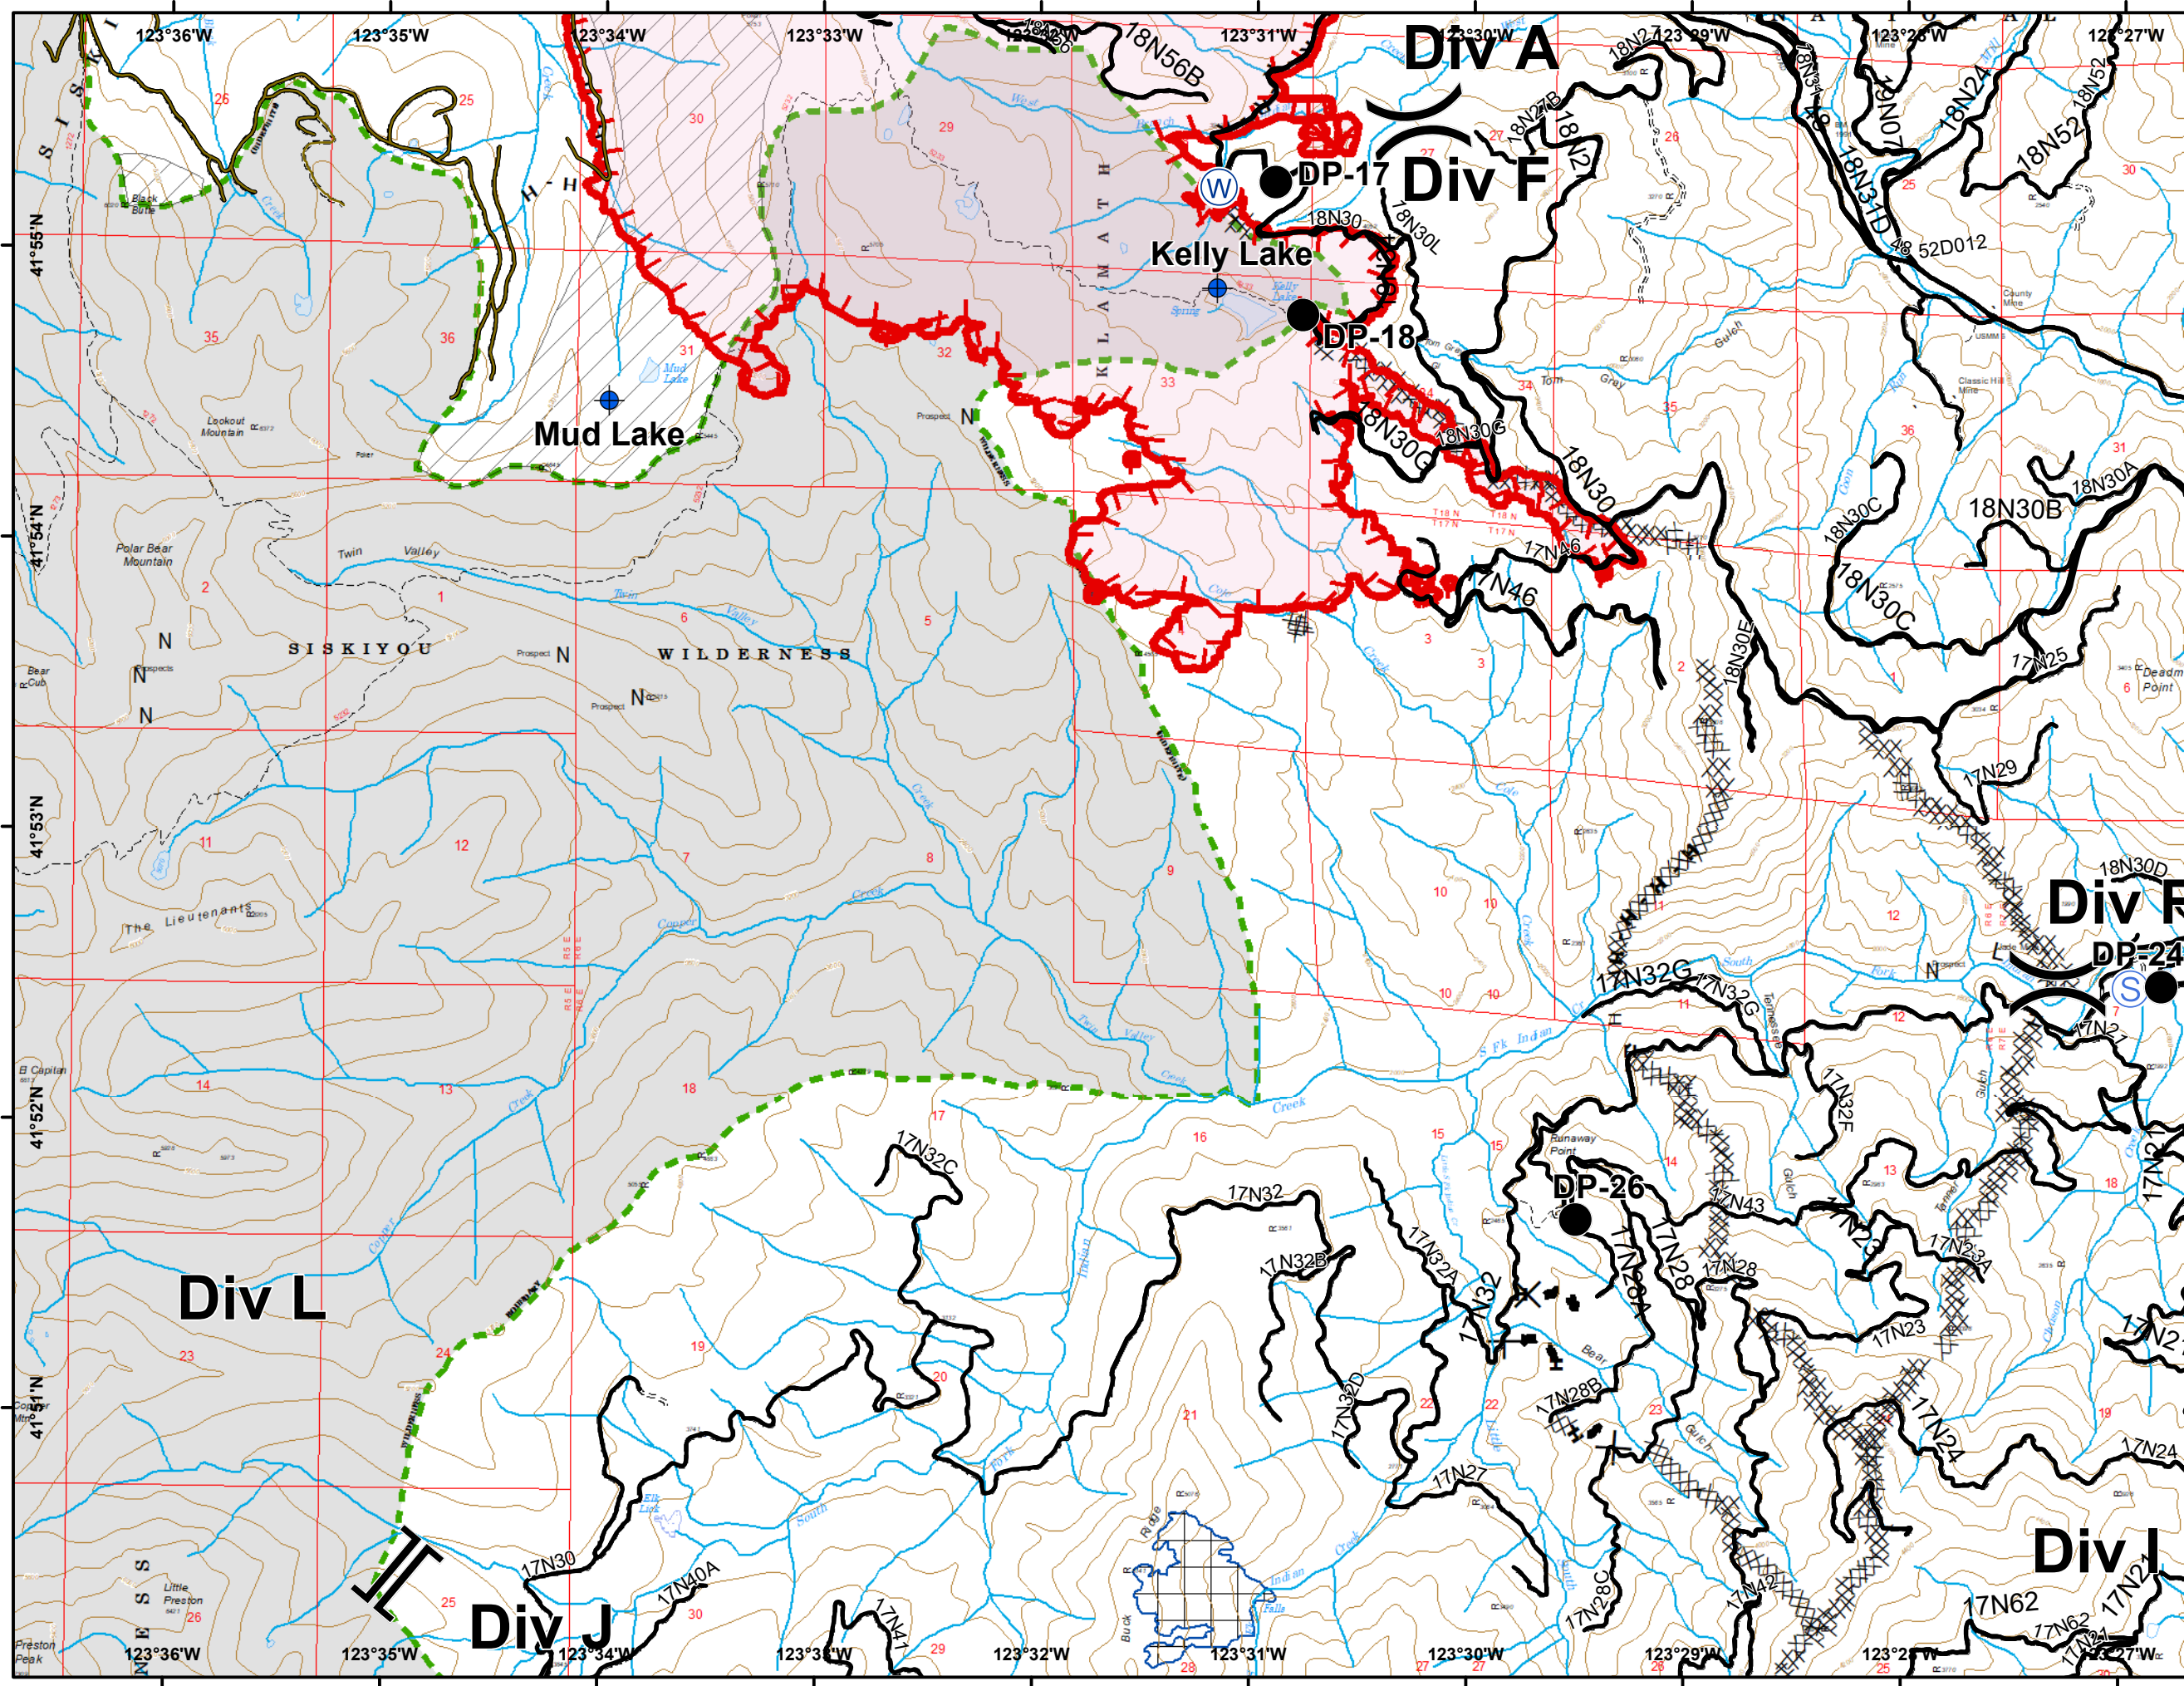

## IAP Map

08/04/2018

IR Perimeter - 8/2/2018 @ 2247

Klondike 23,460 acres

IR Perimeter - 8/2/2018 @ 2311

Natchez 8,342 acres

- Dip Site
- Drop Point
- Staging Area
- Water Source
- Division Break
- Branch Break
- HappyCampRds
- Uncontrolled Fire Edge
- Completed Dozer Line
- Completed Hand Line
- Road as Completed Line
- Roads
- Streams
- Wildfire Daily Fire Perimeter
- Historic Fires
- Inventory Roadless
- <all other values>
- FLType
- Eclipse Dozer Line
- Eclipse Hand Line
- Wilderness

## IAP Map

08/04/2018

IR Perimeter - 8/2/2018 @ 2247

Klondike 23,460 acres

IR Perimeter - 8/2/2018 @ 2311

Natchez 8,342 acres

- Dip Site
- Drop Point
- Retardant/Mud Pit
- Staging Area
- Water Source
- Division Break
- HappyCampRds
- Uncontrolled Fire Edge
- Completed Line
- Completed Dozer Line
- H - H Completed Hand Line
- R - R Road as Completed Line
- Roads
- Streams
- Wildfire Daily Fire Perimeter  
<all other values>
- Eclipse Dozer Line
- Eclipse Hand Line
- Wilderness

## IAP Map

08/04/2018

IR Perimeter - 8/2/2018 @ 2247

Klondike 23,460 acres

IR Perimeter - 8/2/2018 @ 2311

Natchez 8,342 acres

-  Drop Point
-  Repeater
-  Staging Area
-  Division Break
-  Branch Break
-  Completed Dozer Line
-  Completed Hand Line
-  Roads
-  Streams
-  Historic Fires
-  <all other values>
-  Eclipse Dozer Line
-  Eclipse Hand Line
-  Wilderness

## IAP Map

08/04/2018

IR Perimeter - 8/2/2018 @ 2247

Klondike 23,460 acres

IR Perimeter - 8/2/2018 @ 2311

Natchez 8,342 acres

-  Towns
-  Drop Point
-  Repeater
-  Retardant/Mud Pit
-  Staging Area
-  Division Break
-  HappyCampRds
-  Completed Dozer Line
-  Completed Hand Line
-  Roads
-  Streams
-  Historic Fires
-  <all other values>
-  Eclipse Dozer Line
-  Eclipse Hand Line
-  Wilderness