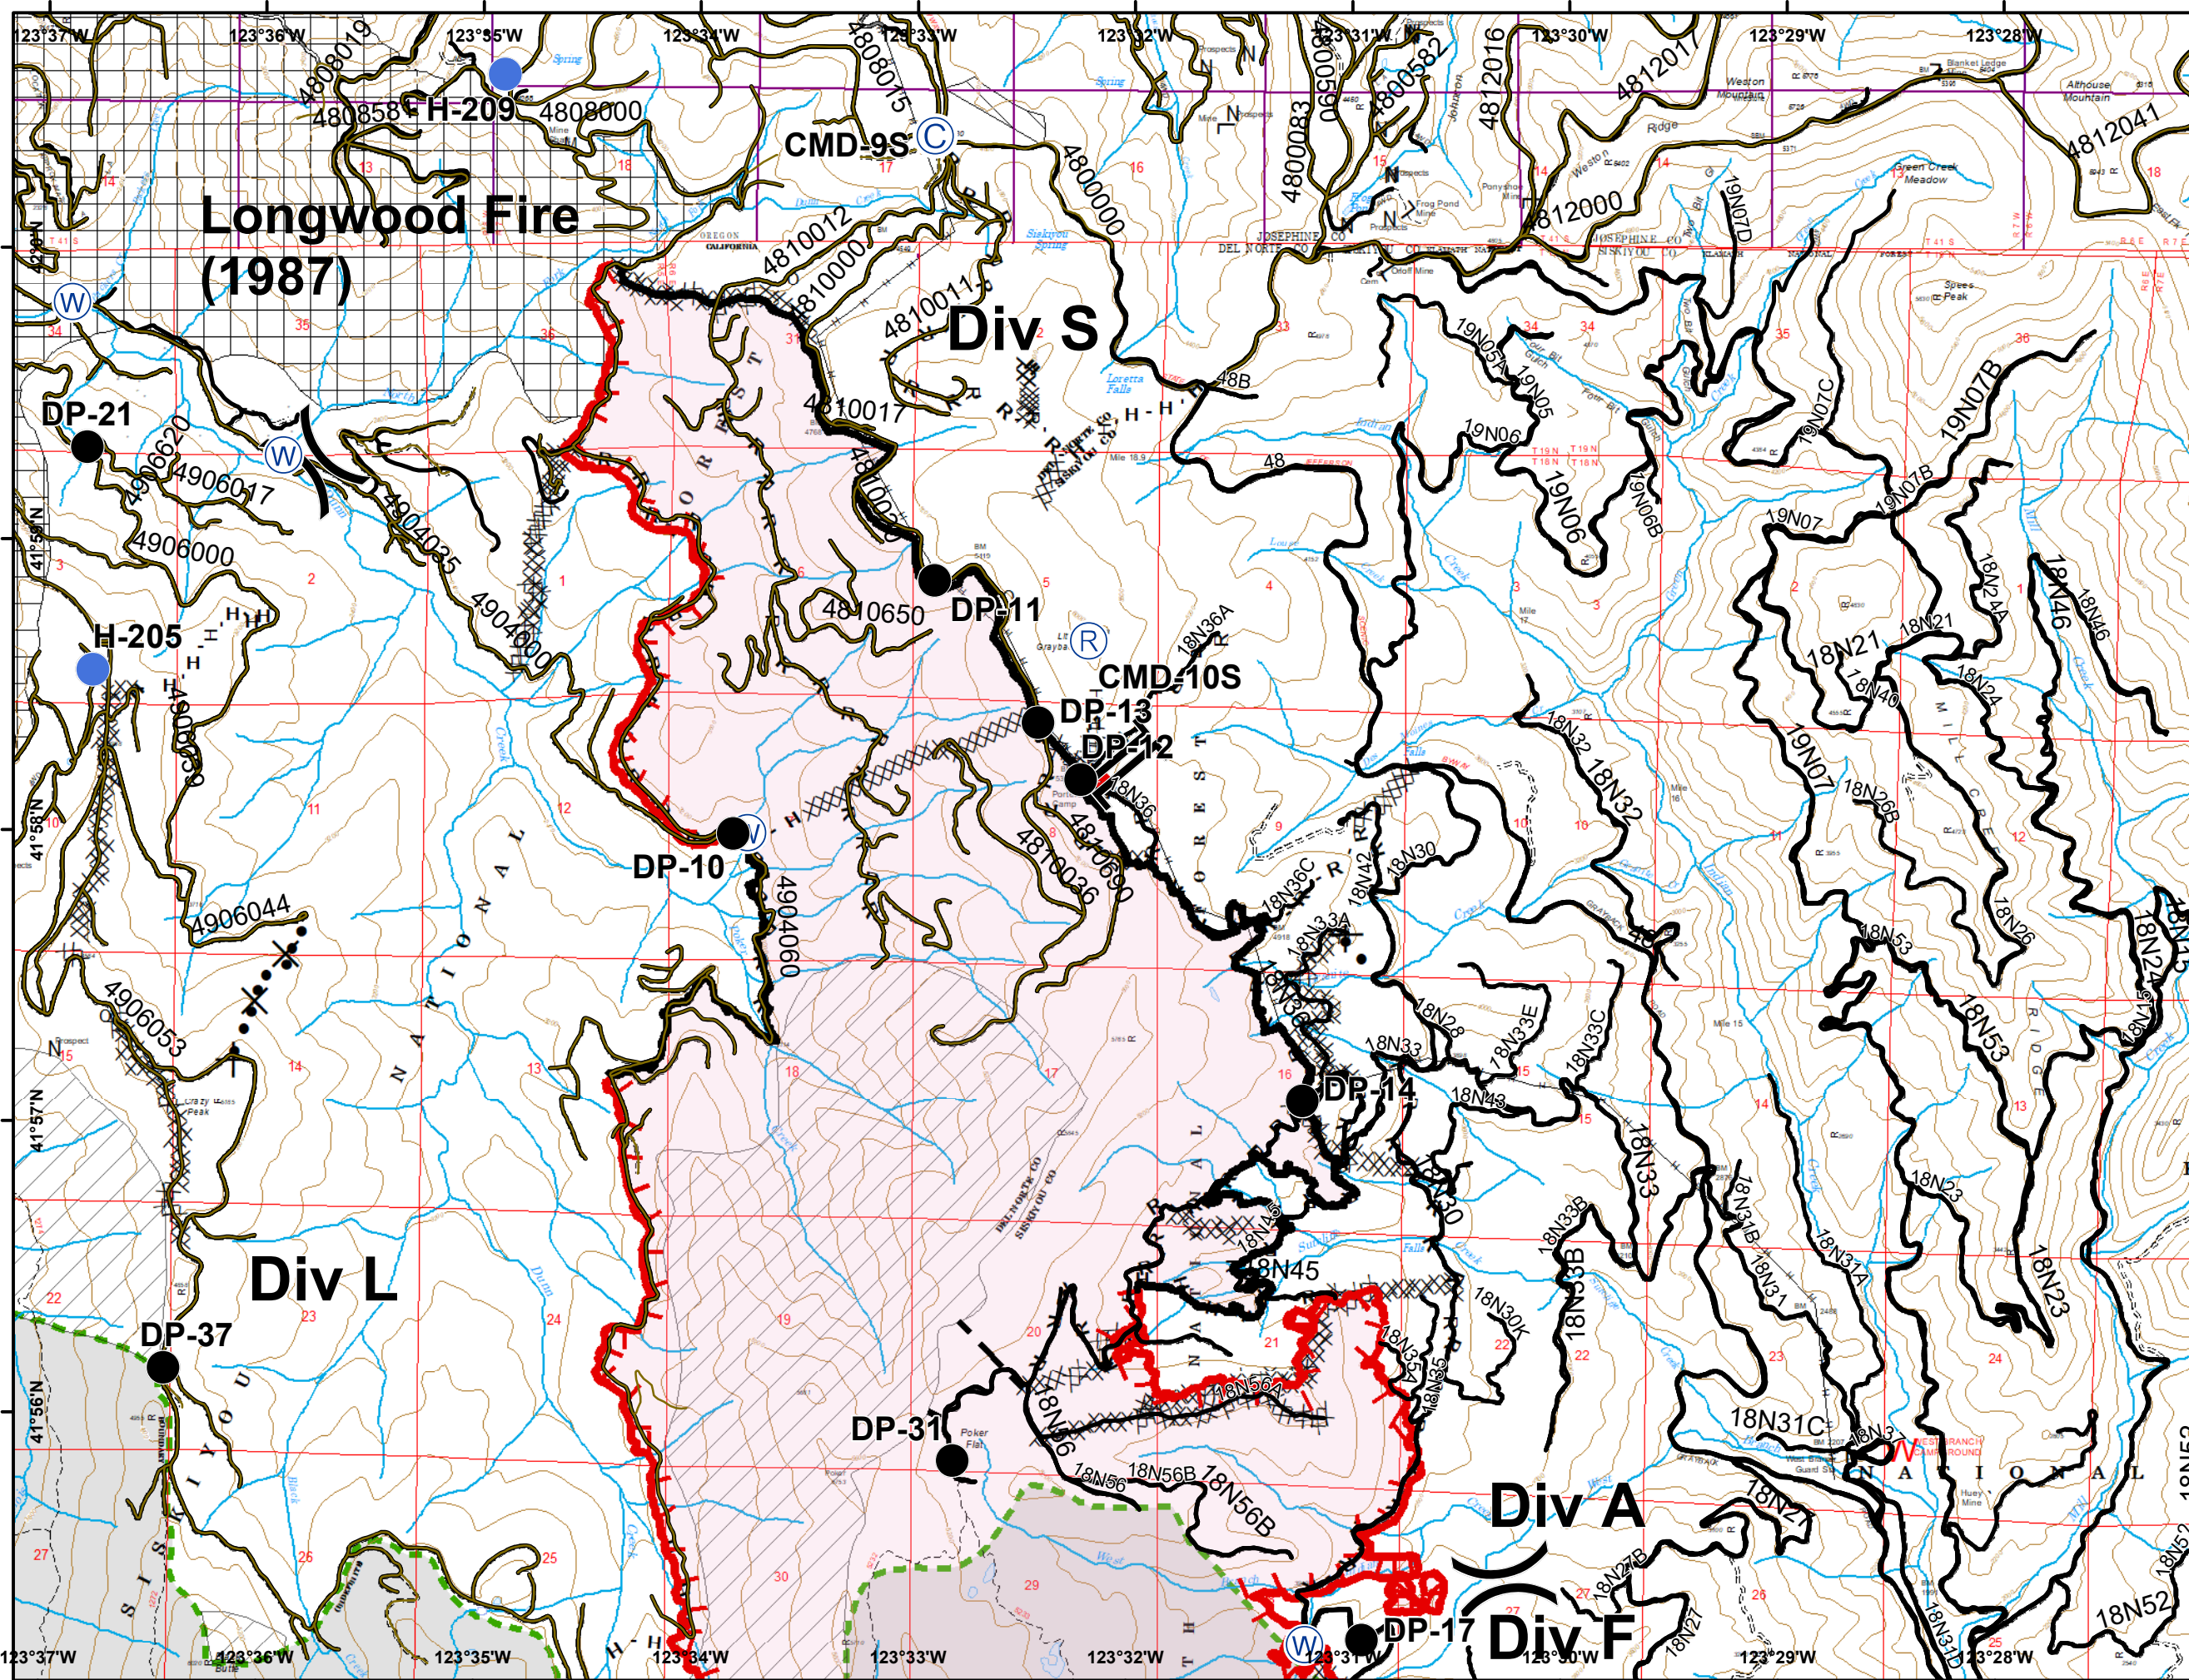

Natchez Fire

OR-RSF-000354

IAP Map Index

08/04/2018

IR Perimeter - 8/2/2018 @ 2247
Natchez 8,432 acres

- Camp
- Dip Site
- Drop Point
- Helispot
- Repeater
- Retardant/Mud Pit
- Staging Area
- Water Source
- Division Break
- Branch Break
- Towns
- HappyCampRds
- Completed Line
- Uncontrolled Fire Edge
- Completed Dozer Line
- Completed Hand Line
- Road as Completed Line
- Proposed Dozer Line
- Planned Fire Line
- Roads
- Wildfire Daily Fire Perimeter
- Wilderness

Natchez 8,342 acres

-  Camp
-  Drop Point
-  Helispot
-  Repeater
-  Water Source
-  Division Break
-  Branch Break
-  HappyCampRds
-  Uncontrolled Fire Edge
-  Completed Line
-  Completed Dozer Line
-  H - H Completed Hand Line
-  R - R Road as Completed Line
-  Proposed Dozer Line
-  Planned Fire Line
-  Roads
-  Streams
-  Wildfire Daily Fire Perimeter
-  Inventory Roadless
-  RRSNF_BotanicalAreas
-  Wilderness
-  Historic Fires

- Dip Site
- Drop Point
- Staging Area
- Water Source
- Division Break
- Branch Break
- HappyCampRds
- Uncontrolled Fire Edge
- Completed Dozer Line
- Completed Hand Line
- Road as Completed Line
- Roads
- Streams
- Wildfire Daily Fire Perimeter
- Historic Fires
- Inventory Roadless
- <all other values>
- Eclipse Dozer Line
- Eclipse Hand Line
- Wilderness

-  Drop Point
-  Repeater
-  Staging Area
-  Division Break
-  Branch Break
-  Completed Dozer Line
-  Completed Hand Line
-  Roads
-  Streams
-  Historic Fires
-  <all other values>
-  Eclipse Dozer Line
-  Eclipse Hand Line
-  Wilderness