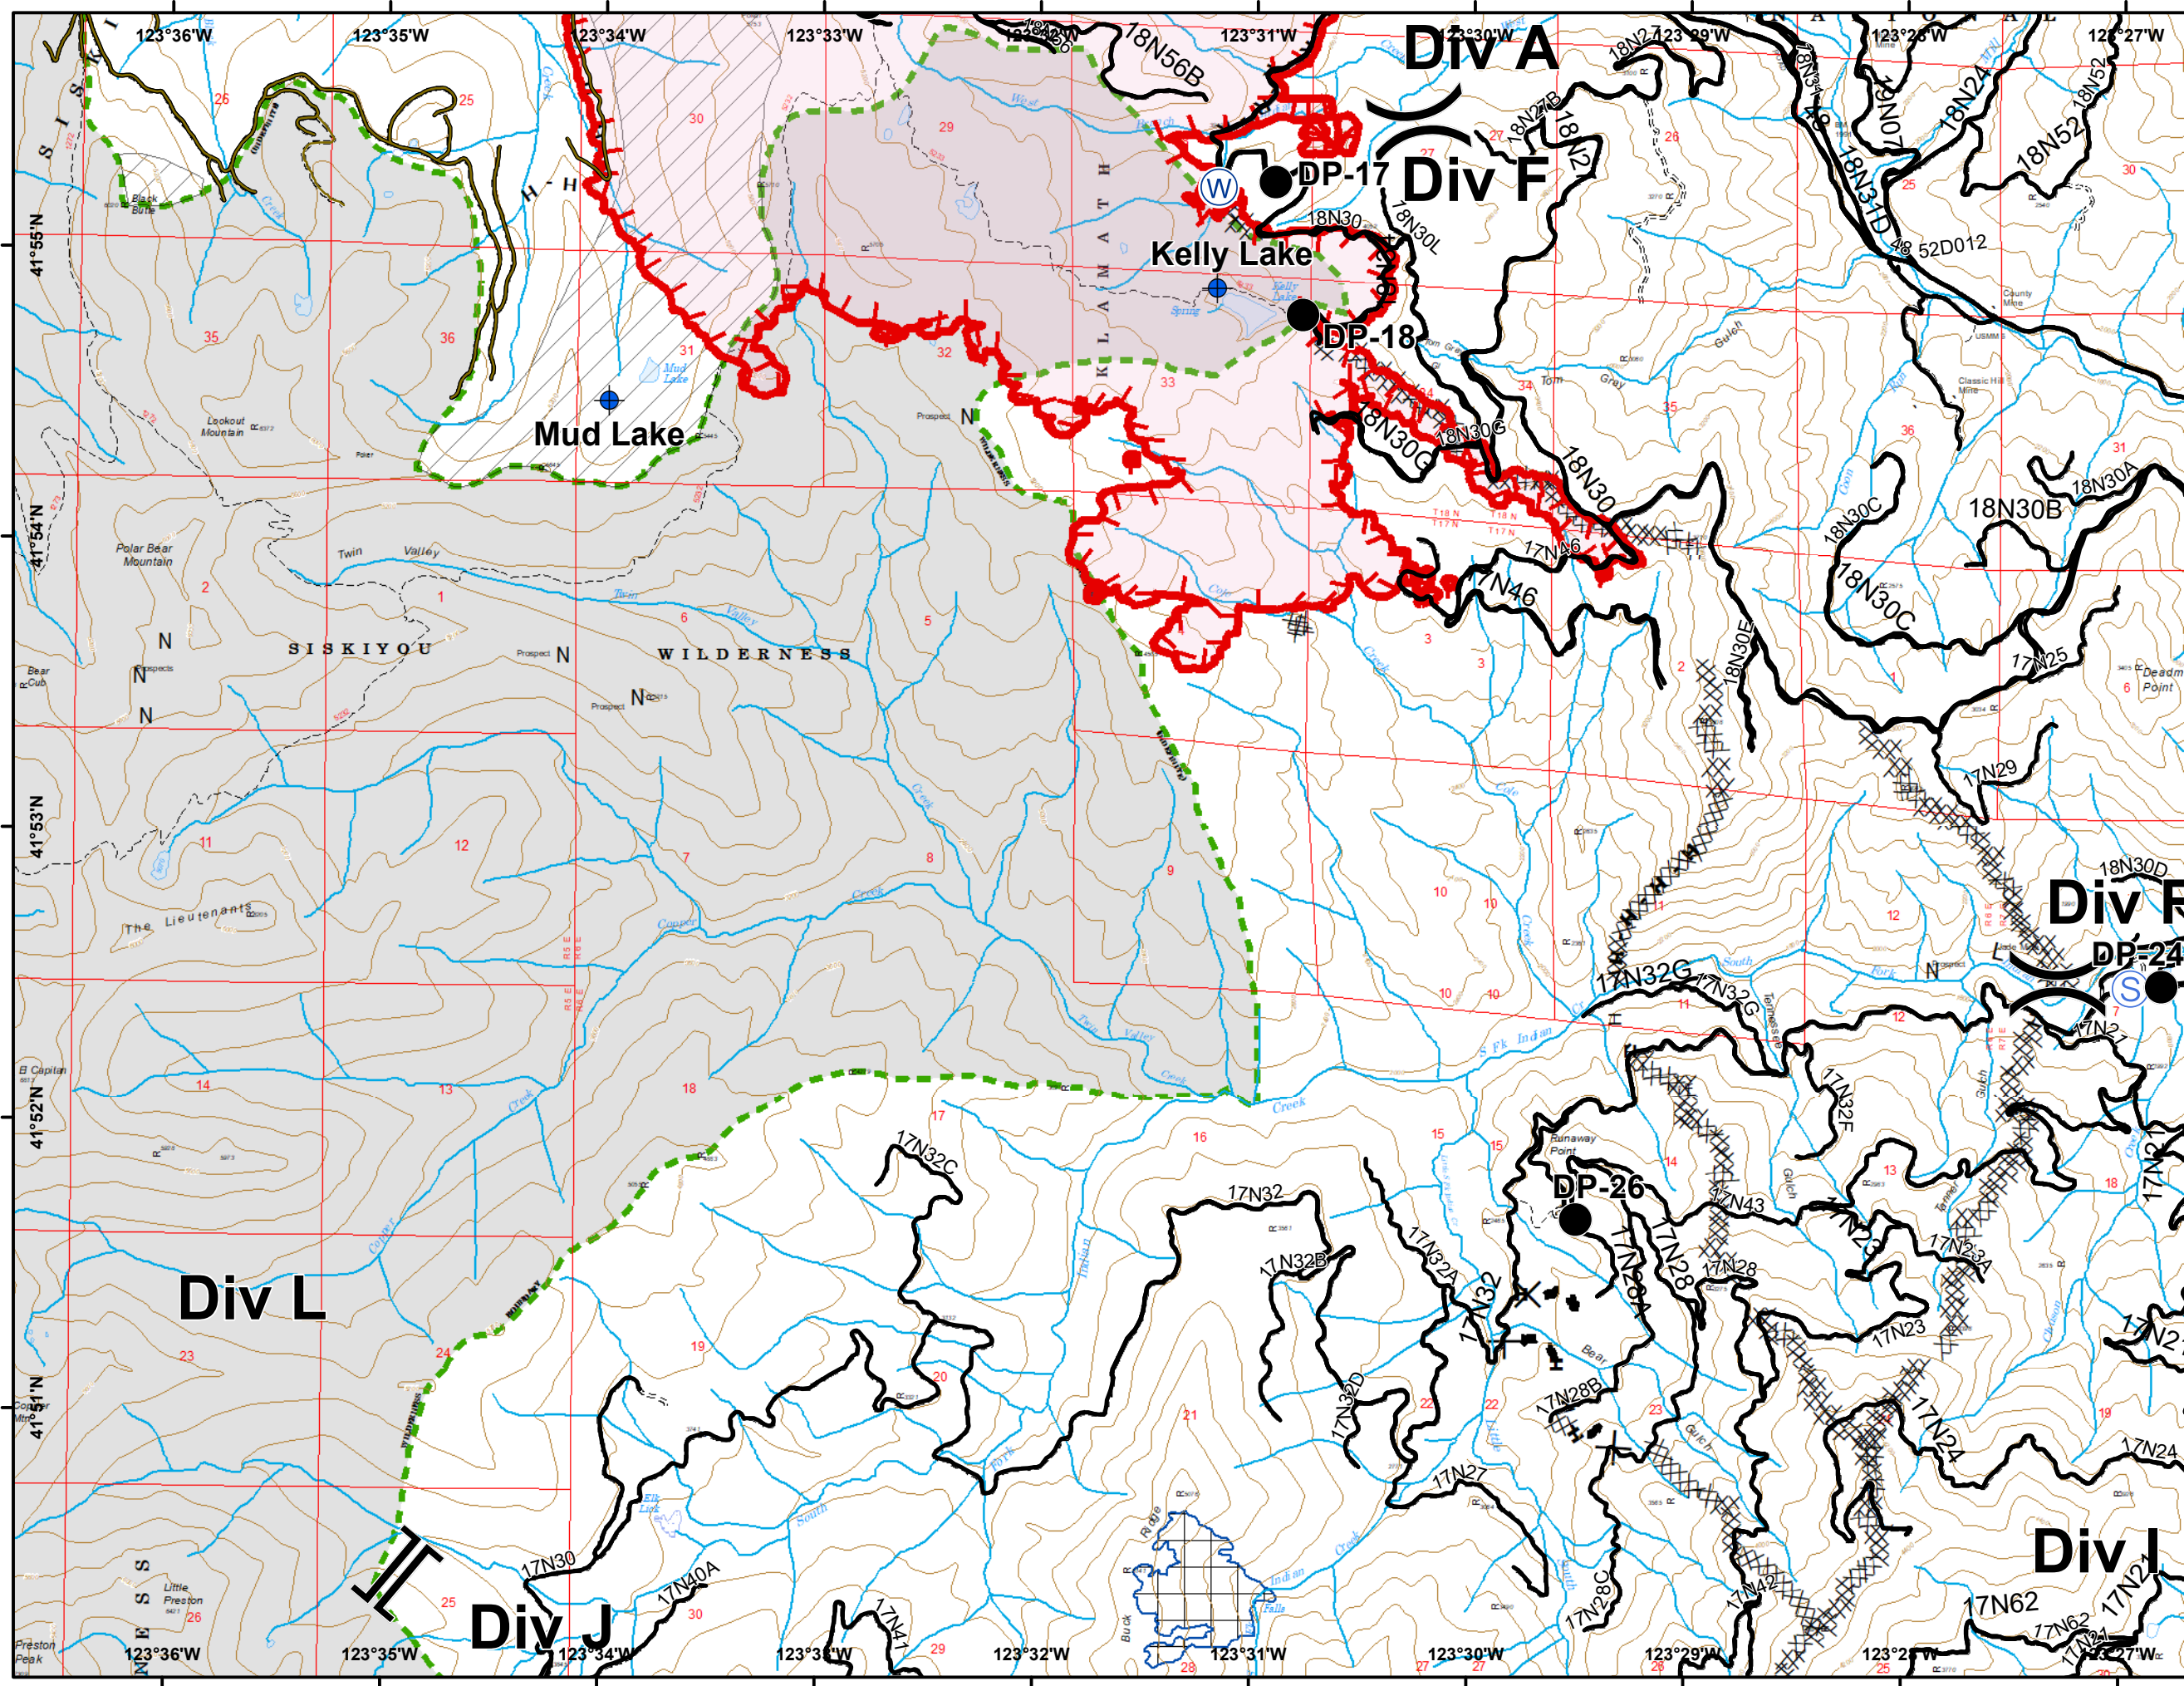

- Dip Site
- Drop Point
- Staging Area
- Water Source
- Division Break
- Branch Break
- HappyCampRds
- Uncontrolled Fire Edge
- Completed Dozer Line
- Completed Hand Line
- Road as Completed Line
- Roads
- Streams
- Wildfire Daily Fire Perimeter
- Historic Fires
- Inventory Roadless
- <all other values>
- Eclipse Dozer Line
- Eclipse Hand Line
- Wilderness

- Dip Site
- Drop Point
- Retardant/Mud Pit
- Staging Area
- Water Source
- Division Break
- HappyCampRds
- Uncontrolled Fire Edge
- Completed Line
- Completed Dozer Line
- H - H Completed Hand Line
- R - R Road as Completed Line
- Roads
- Streams
- Wildfire Daily Fire Perimeter
- <all other values>
- Eclipse Dozer Line
- Eclipse Hand Line
- Wilderness

-  Drop Point
-  Repeater
-  Staging Area
-  Division Break
-  Branch Break
-  Completed Dozer Line
-  Completed Hand Line
-  Roads
-  Streams
-  Historic Fires
-  <all other values>
-  Eclipse Dozer Line
-  Eclipse Hand Line
-  Wilderness

-  Towns
-  Drop Point
-  Repeater
-  Retardant/Mud Pit
-  Staging Area
-  Division Break
-  HappyCampRds
-  Completed Dozer Line
-  Completed Hand Line
-  Roads
-  Streams
-  Historic Fires
-  <all other values>
-  FLType
-  Eclipse Dozer Line
-  Eclipse Hand Line
-  Wilderness