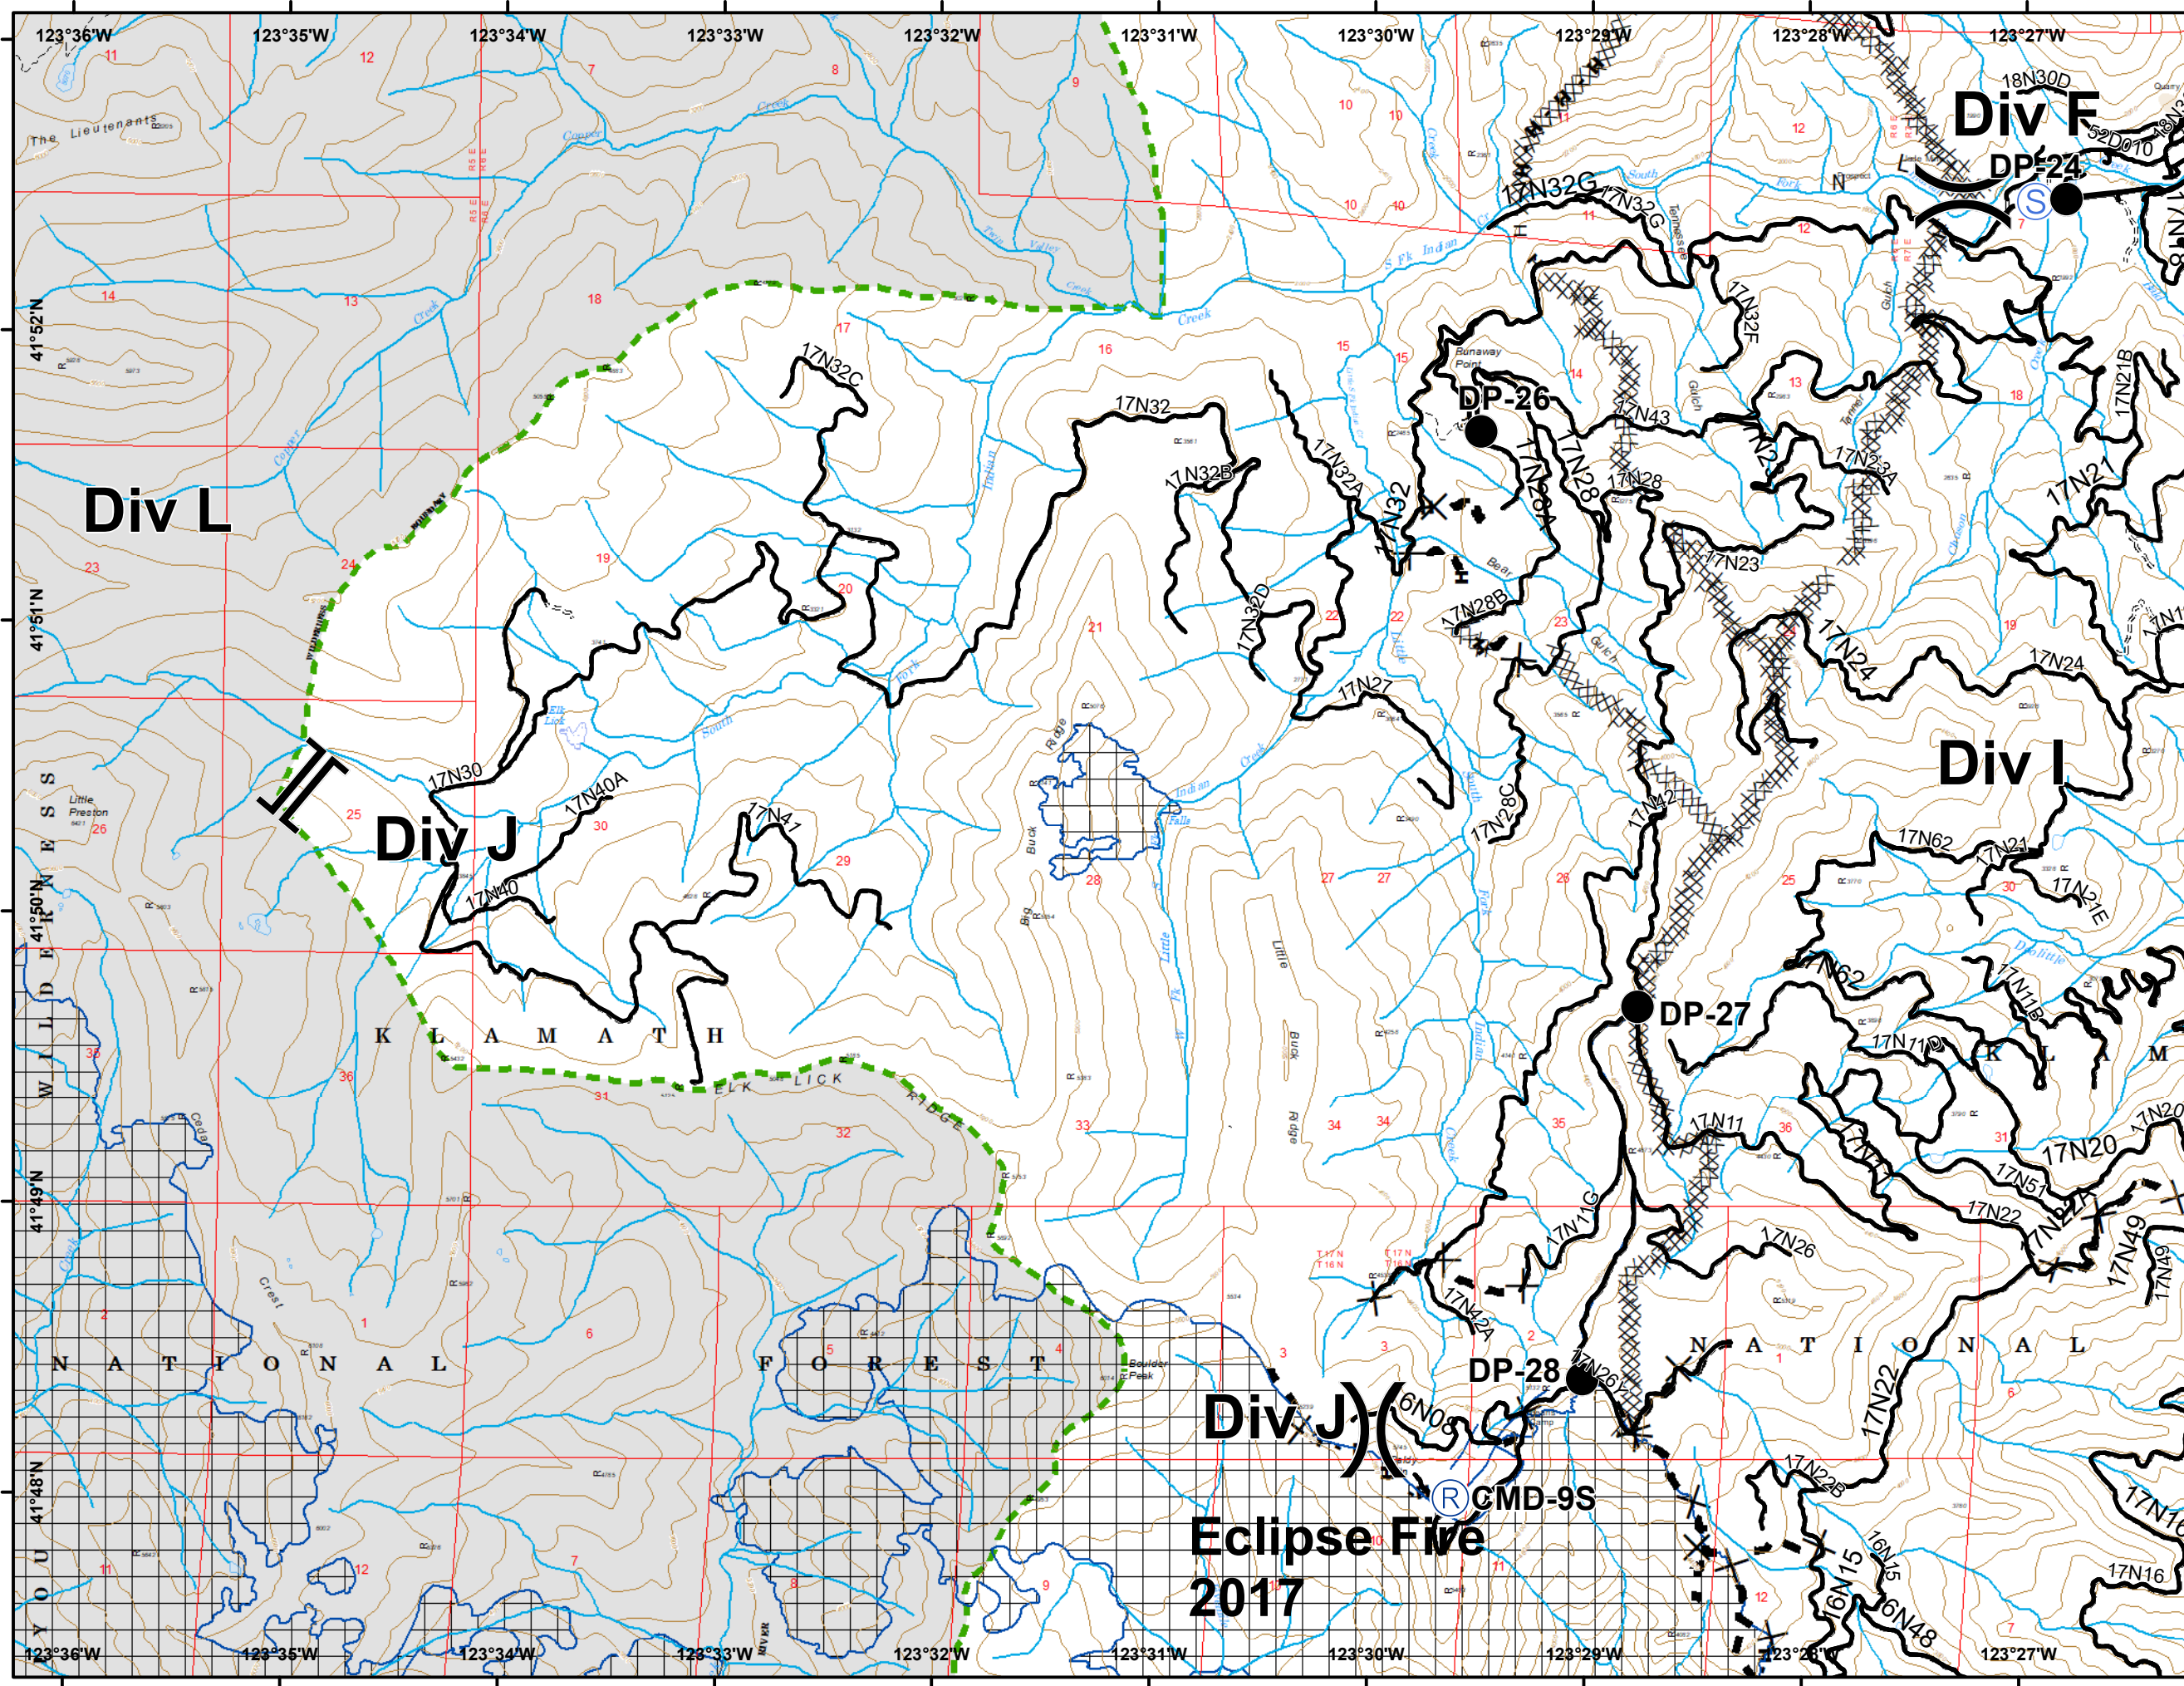

- Dip Site
- Drop Point
- Retardant/Mud Pit
- Staging Area
- Water Source
- Division Break
- HappyCampRds
- Uncontrolled Fire Edge
- Completed Line
- Completed Dozer Line
- H - H Completed Hand Line
- R - R Road as Completed Line
- Roads
- Streams
- Wildfire Daily Fire Perimeter
- <all other values>
- Eclipse Dozer Line
- Eclipse Hand Line
- Wilderness

Klondike and Natchez Fires

OR-RSF-000354; OR-RSF-000348

IAP Map

08/04/2018

IR Perimeter - 8/2/2018 @ 2247

Klondike 23,460 acres

IR Perimeter - 8/2/2018 @ 2311

Natchez 8,342 acres

-  Drop Point
-  Repeater
-  Staging Area
-  Division Break
-  Branch Break
-  Completed Dozer Line
-  Completed Hand Line
-  Roads
-  Streams
-  Historic Fires
-  <all other values>
-  Eclipse Dozer Line
-  Eclipse Hand Line
-  Wilderness

-  Towns
-  Drop Point
-  Repeater
-  Retardant/Mud Pit
-  Staging Area
-  Division Break
-  HappyCampRds
-  Completed Dozer Line
-  Completed Hand Line
-  Roads
-  Streams
-  Historic Fires
-  <all other values>
-  FLType
-  Eclipse Dozer Line
-  Eclipse Hand Line
-  Wilderness