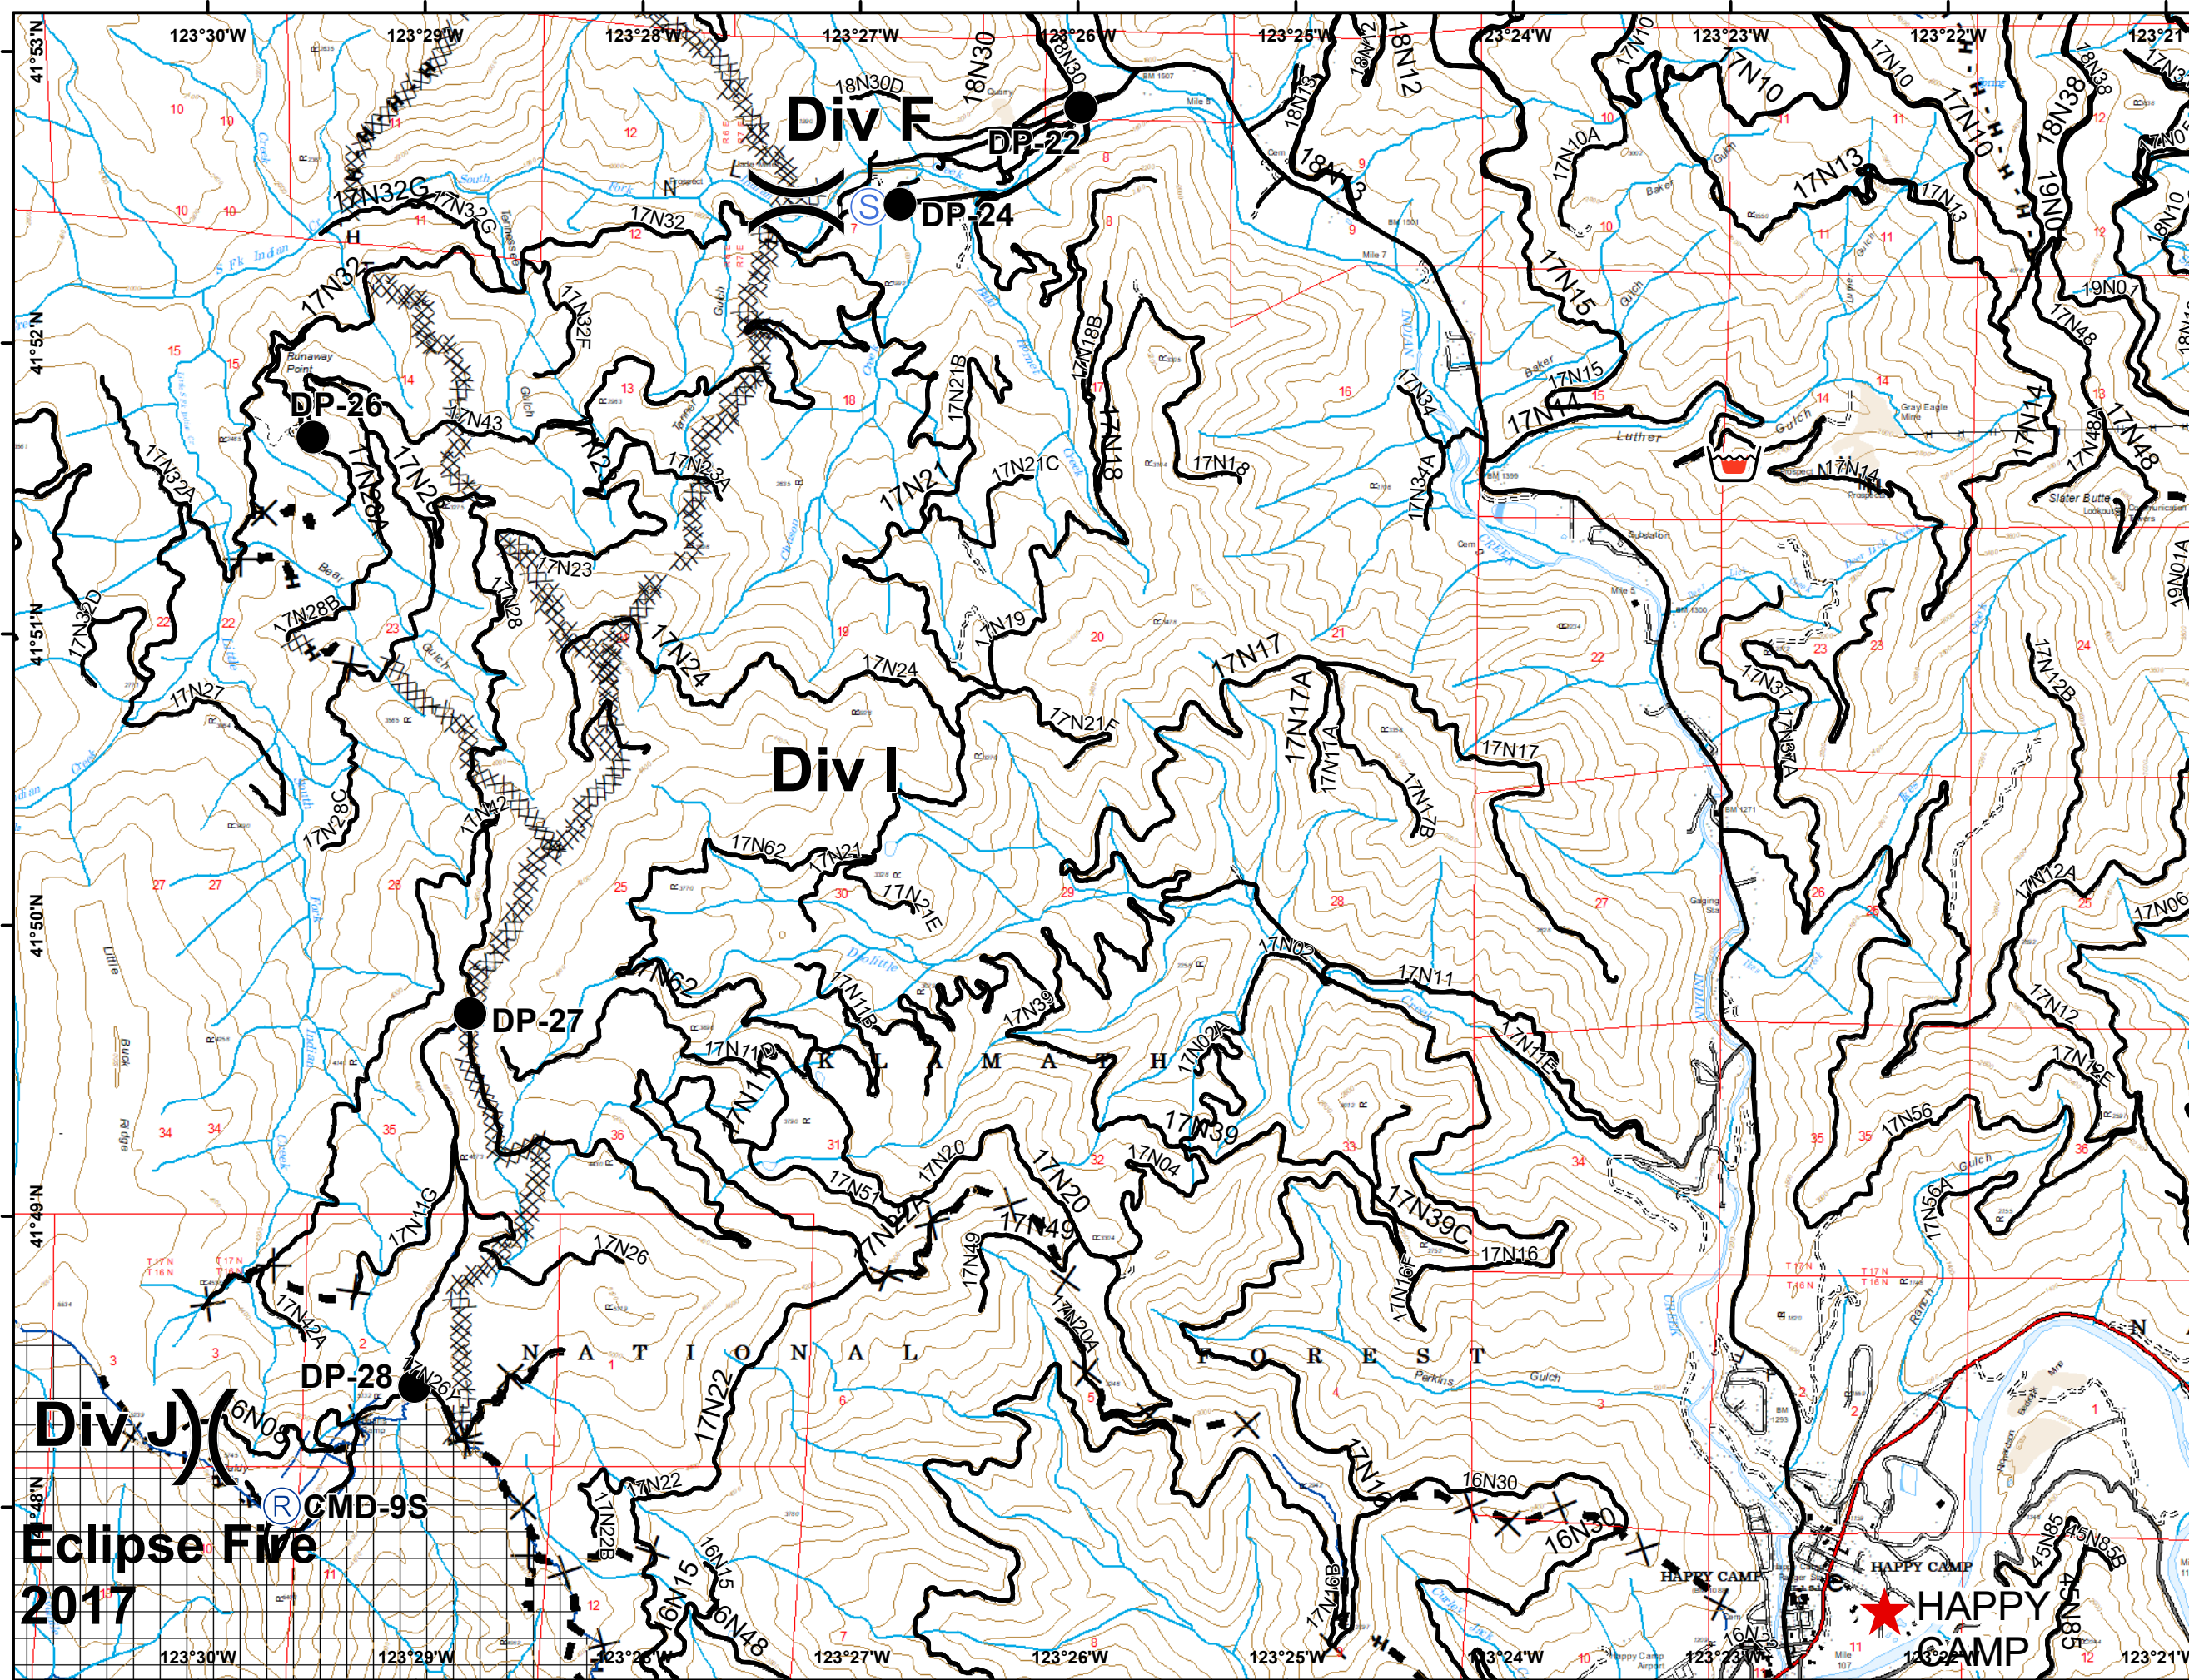

Natchez Fire

OR-RSF-000354

IAP Map Index

08/04/2018

IR Perimeter - 8/2/2018 @ 2247
Natchez 8,432 acres

- Camp
- Dip Site
- Drop Point
- Helispot
- Repeater
- Retardant/Mud Pit
- Staging Area
- Water Source
- Division Break
- Branch Break
- Towns
- HappyCampRds
- Completed Line
- Uncontrolled Fire Edge
- Completed Dozer Line
- Completed Hand Line
- Road as Completed Line
- Proposed Dozer Line
- Planned Fire Line
- Roads
- Wildfire Daily Fire Perimeter
- Wilderness

-  Drop Point
-  Repeater
-  Staging Area
-  Division Break
-  Branch Break
-  Completed Dozer Line
-  Completed Hand Line
-  Roads
-  Streams
-  Historic Fires
-  <all other values>
-  Eclipse Dozer Line
-  Eclipse Hand Line
-  Wilderness

Klondike and Natchez Fires

OR-RSF-000354; OR-RSF-000348

IAP Map

08/04/2018

IR Perimeter - 8/2/2018 @ 2247

Klondike 23,460 acres

IR Perimeter - 8/2/2018 @ 2311

Natchez 8,342 acres

-  Towns
-  Drop Point
-  Repeater
-  Retardant/Mud Pit
-  Staging Area
-  Division Break
-  HappyCampRds
-  Completed Dozer Line
-  Completed Hand Line
-  Roads
-  Streams
-  Historic Fires
-  <all other values>
-  FLType
-  Eclipse Dozer Line
-  Eclipse Hand Line
-  Wilderness