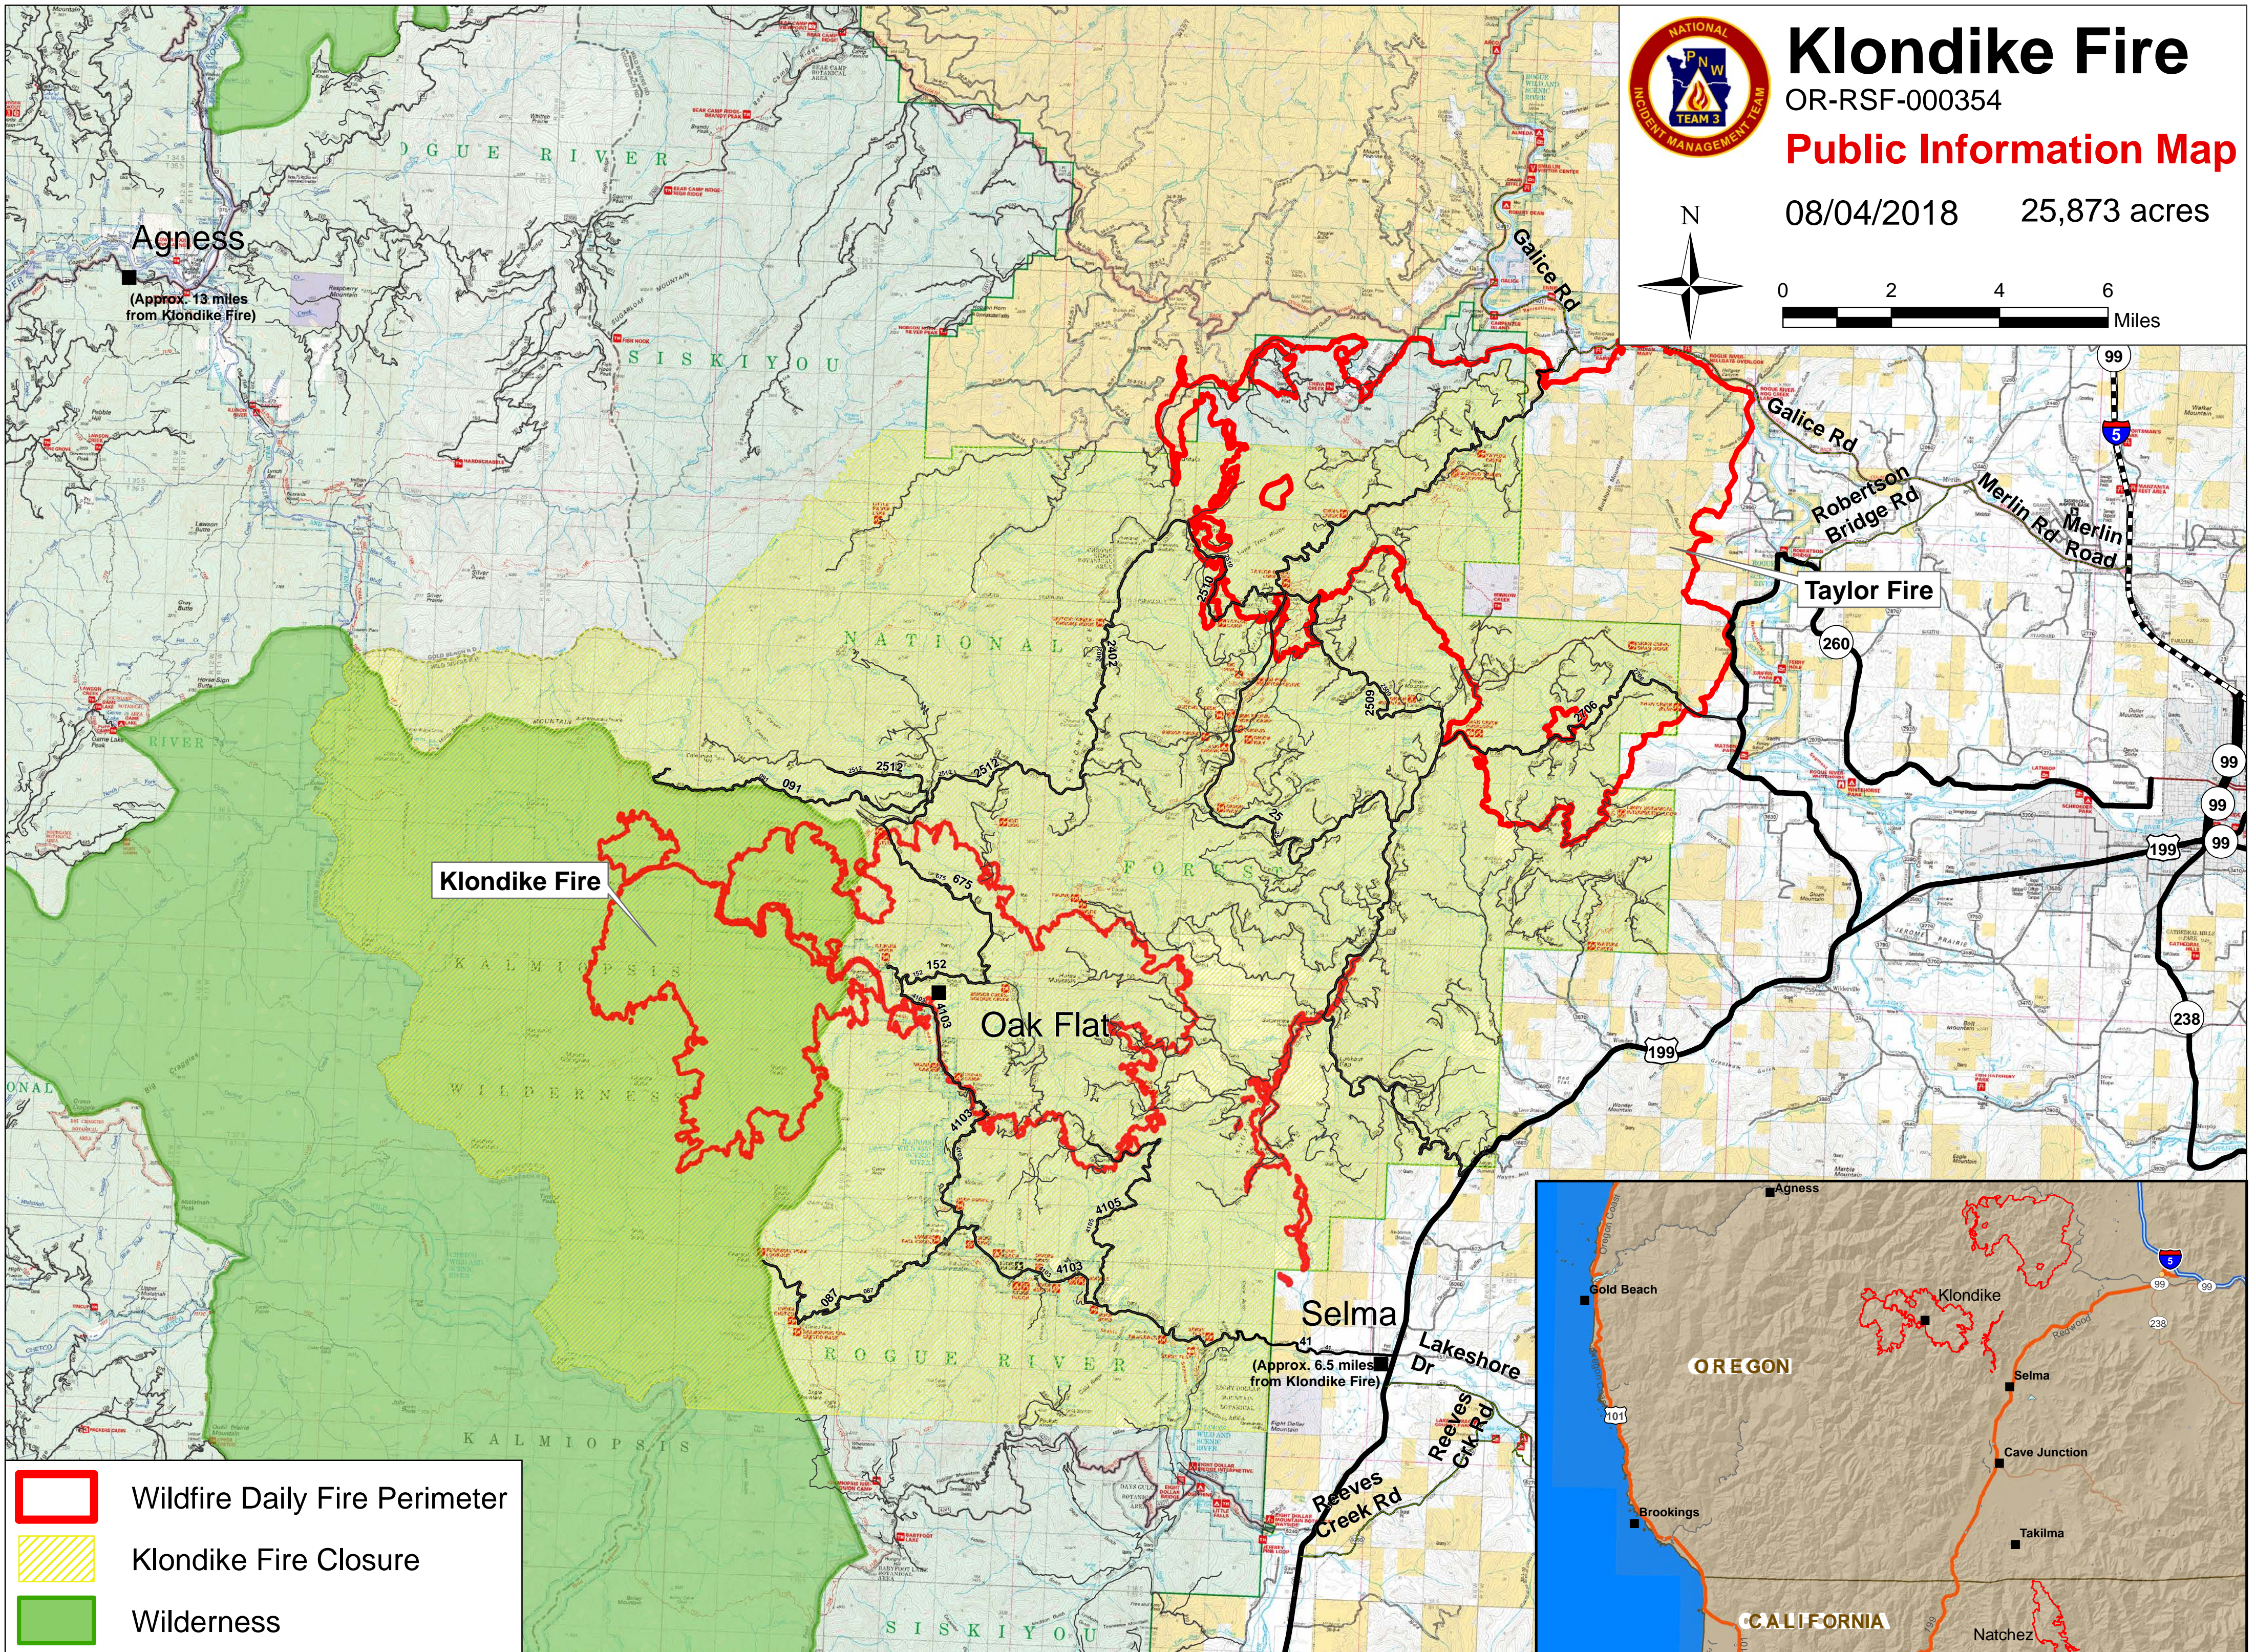

# Klondike Fire

OR-RSF-000354

## Public Information Map

08/04/2018

25,873 acres

Klondike Fire

Oak Flat

Selma

Agness

Gold Beach

OREGON

Cave Junction

CALIFORNIA

Takilma

Natchez

-  Wildfire Daily Fire Perimeter
-  Klondike Fire Closure
-  Wilderness