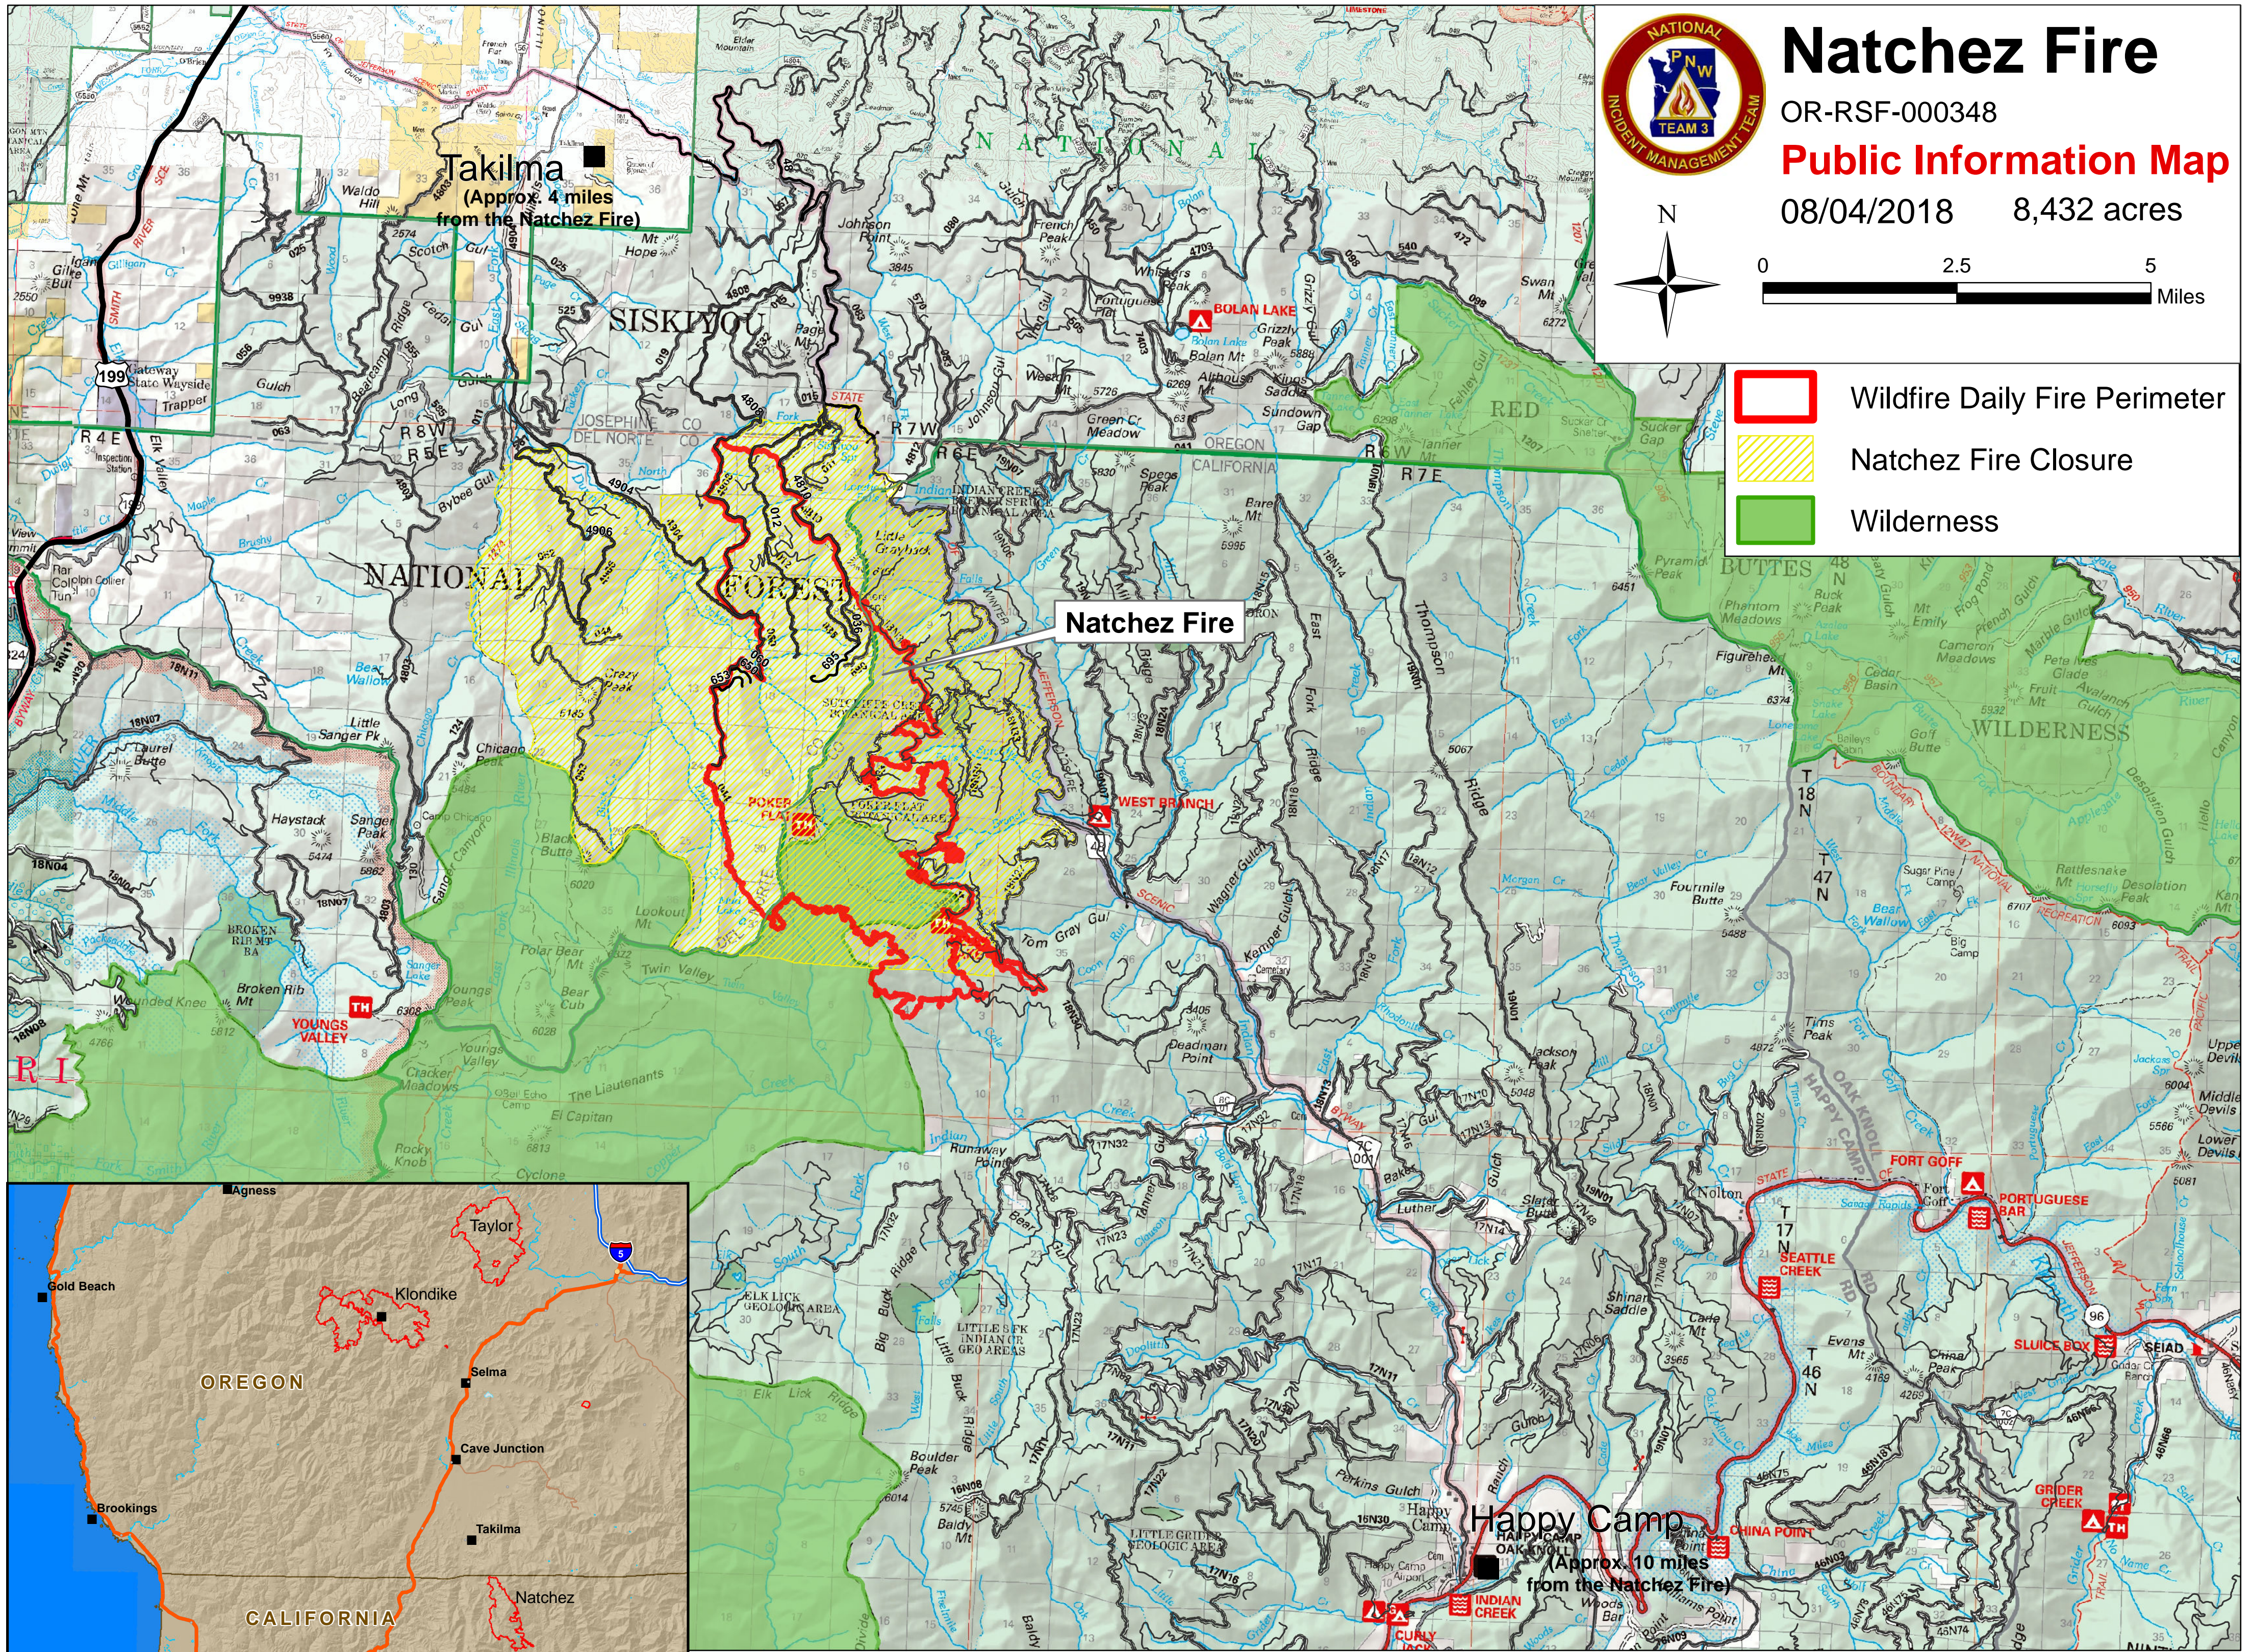

Natchez Fire

OR-RSF-000348

Public Information Map

08/04/2018

8,432 acres

- Wildfire Daily Fire Perimeter
- Natchez Fire Closure
- Wilderness

Takilma
(Approx. 4 miles
from the Natchez Fire)

Natchez Fire

Happy Camp
(Approx. 10 miles
from the Natchez Fire)