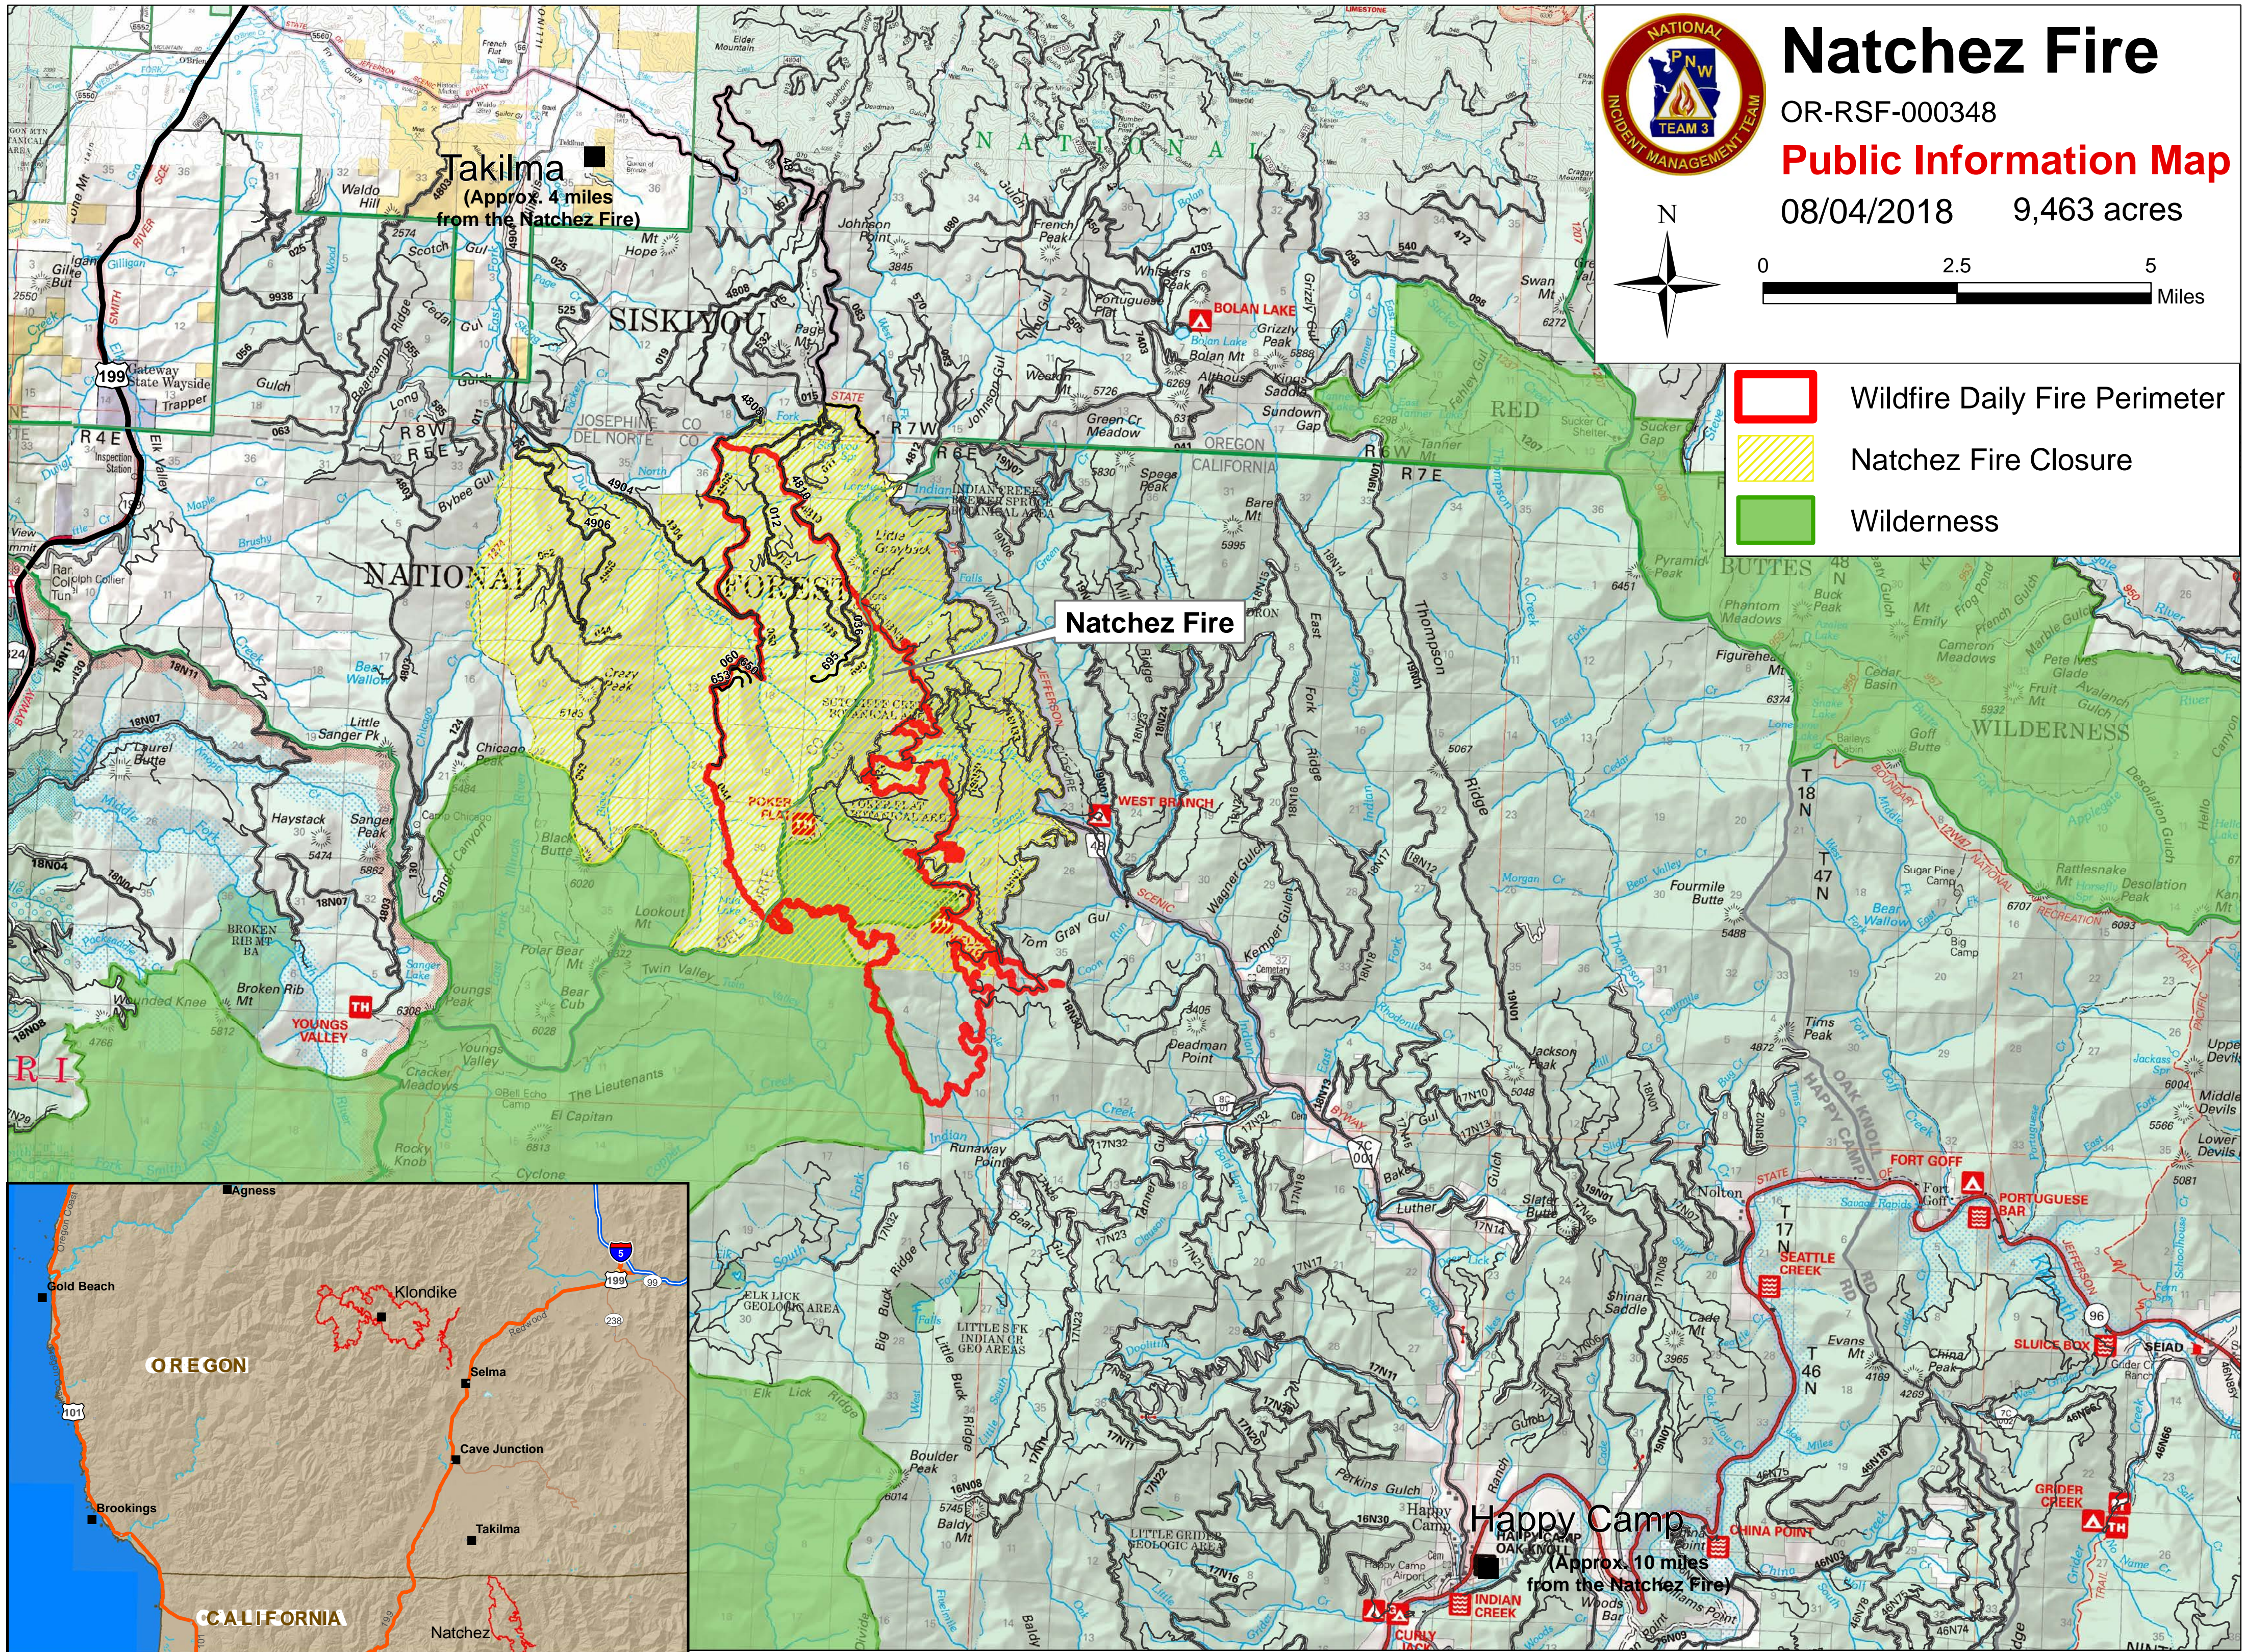

Natchez Fire

OR-RSF-000348

Public Information Map

08/04/2018

9,463 acres

- Wildfire Daily Fire Perimeter
- Natchez Fire Closure
- Wilderness

Takilma
(Approx. 4 miles
from the Natchez Fire)

Natchez Fire

Happy Camp
(Approx. 10 miles
from the Natchez Fire)