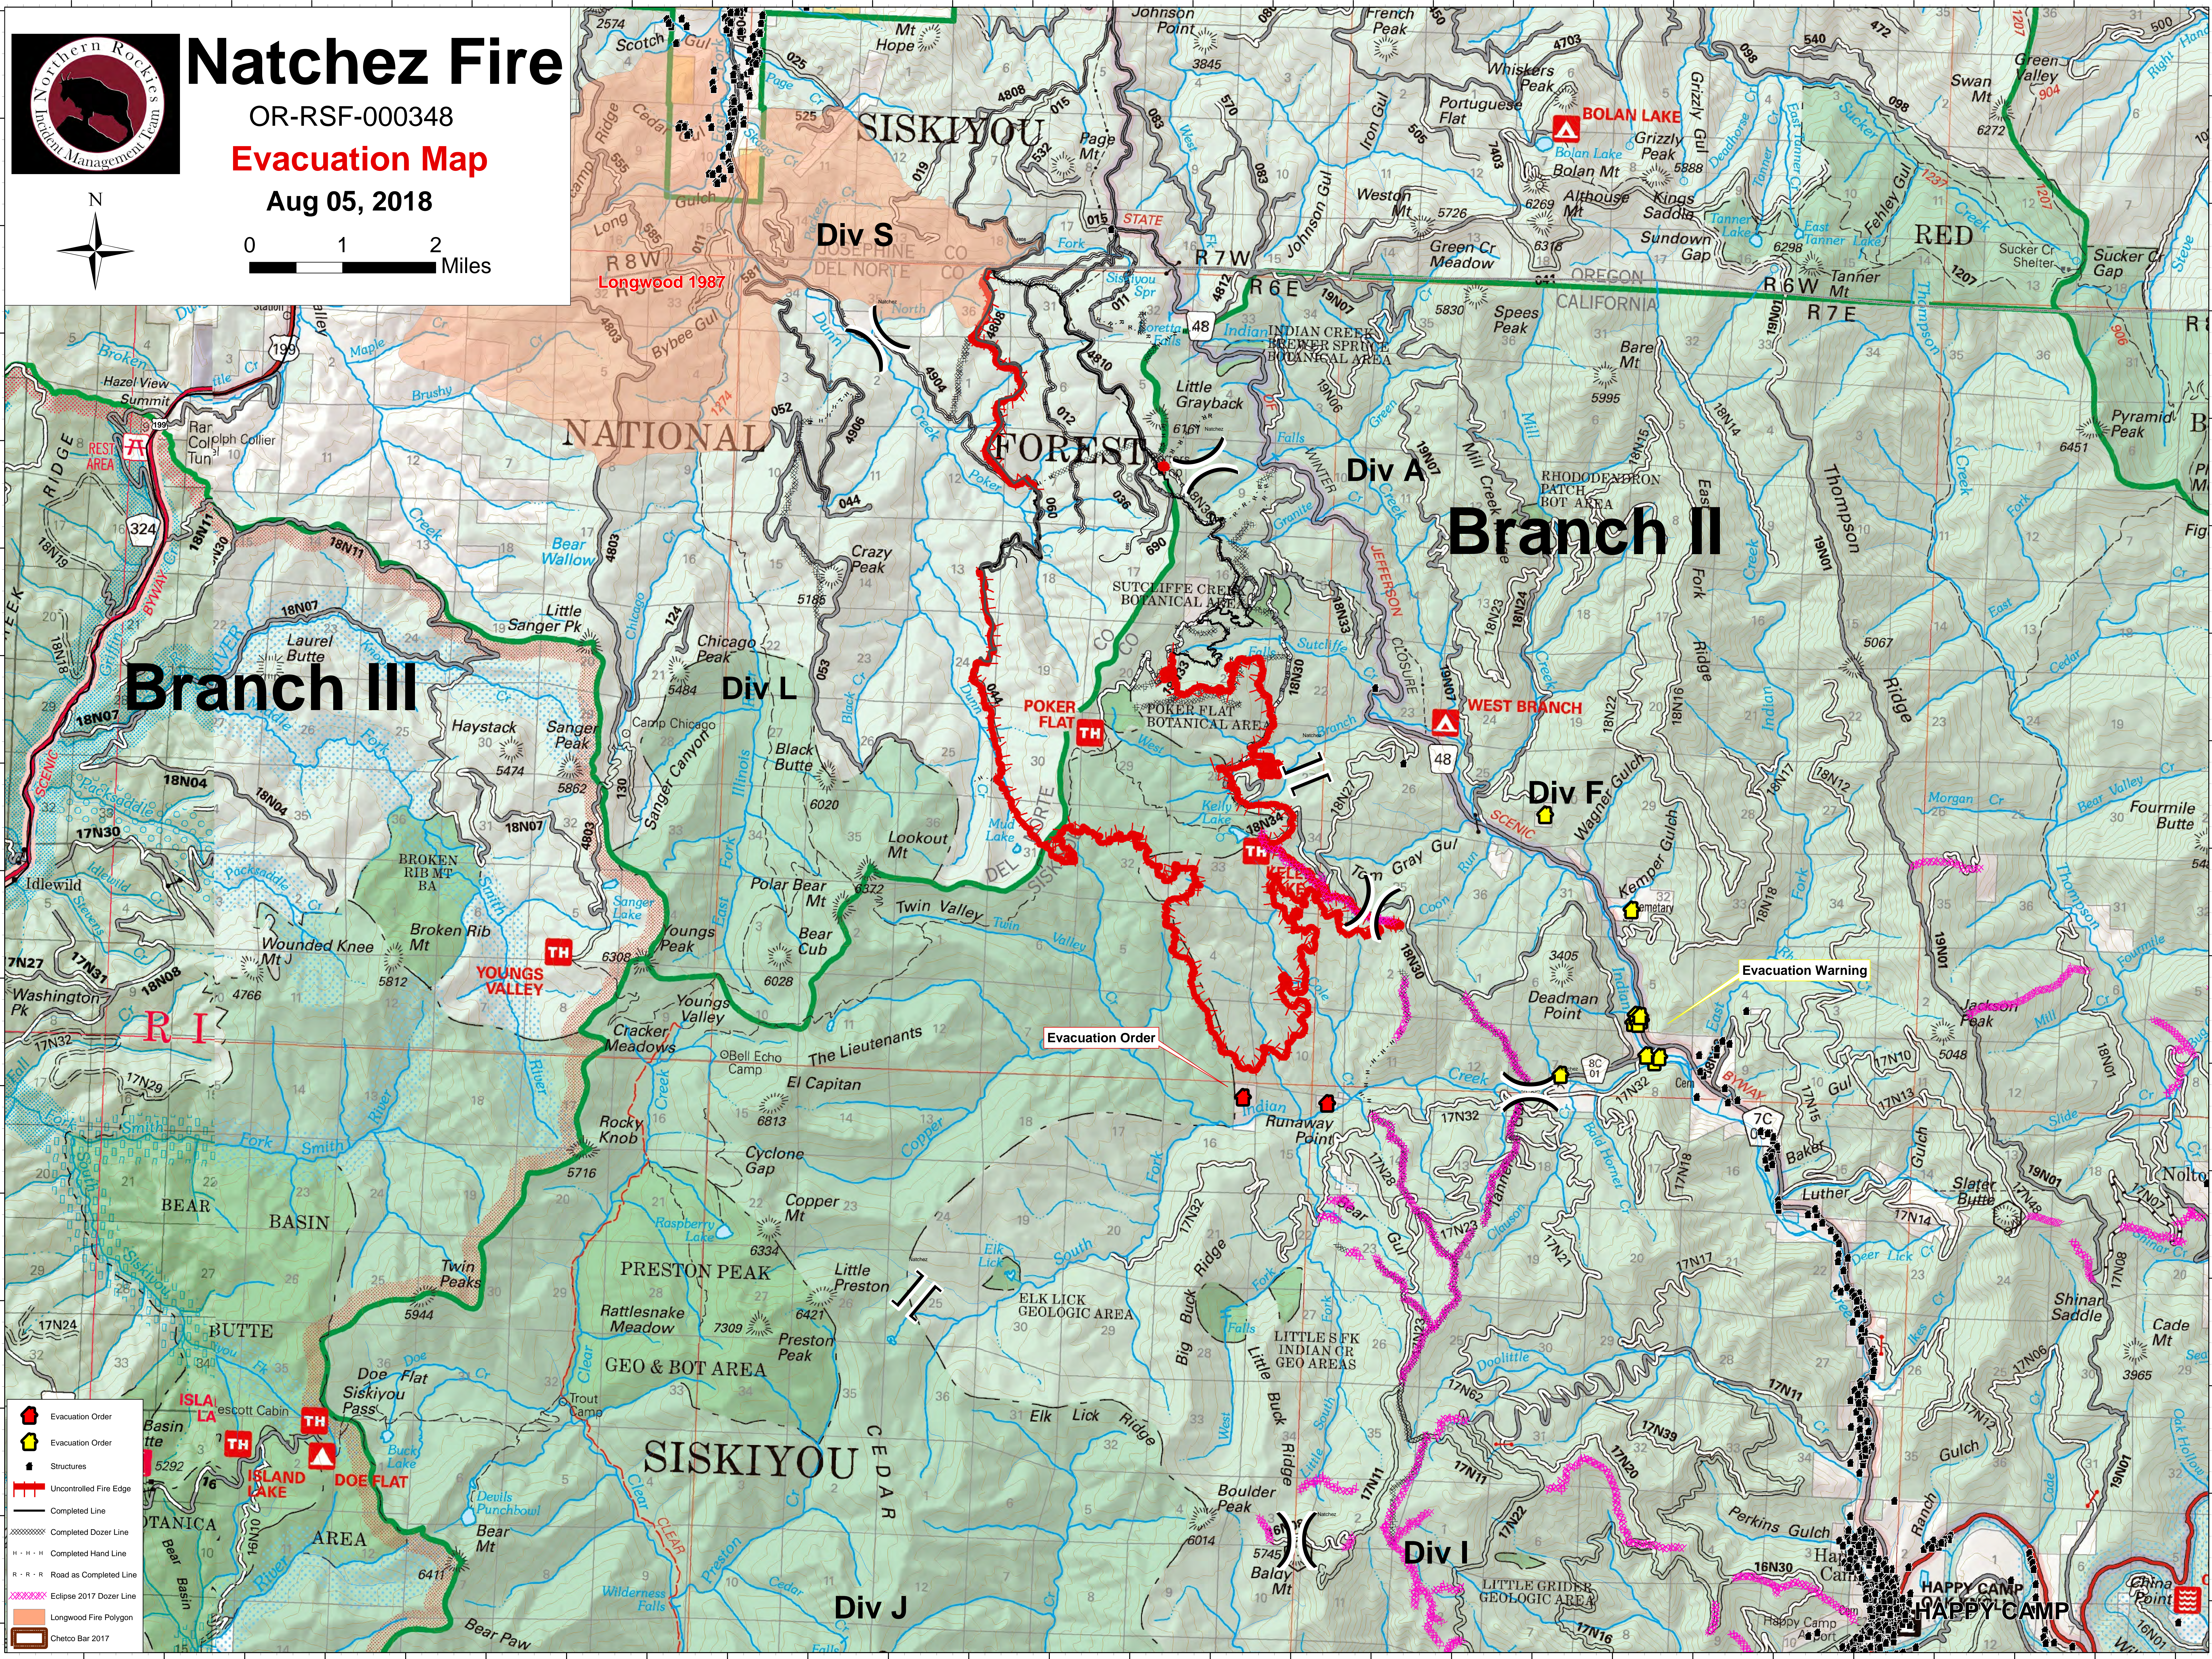

Natchez Fire

OR-RSF-000348

Evacuation Map

Aug 05, 2018

- Evacuation Order
- Evacuation Order
- Structures
- Uncontrolled Fire Edge
- Completed Line
- Completed Dozer Line
- Completed Hand Line
- Road as Completed Line
- Eclipse 2017 Dozer Line
- Longwood Fire Polygon
- Chetco Bar 2017