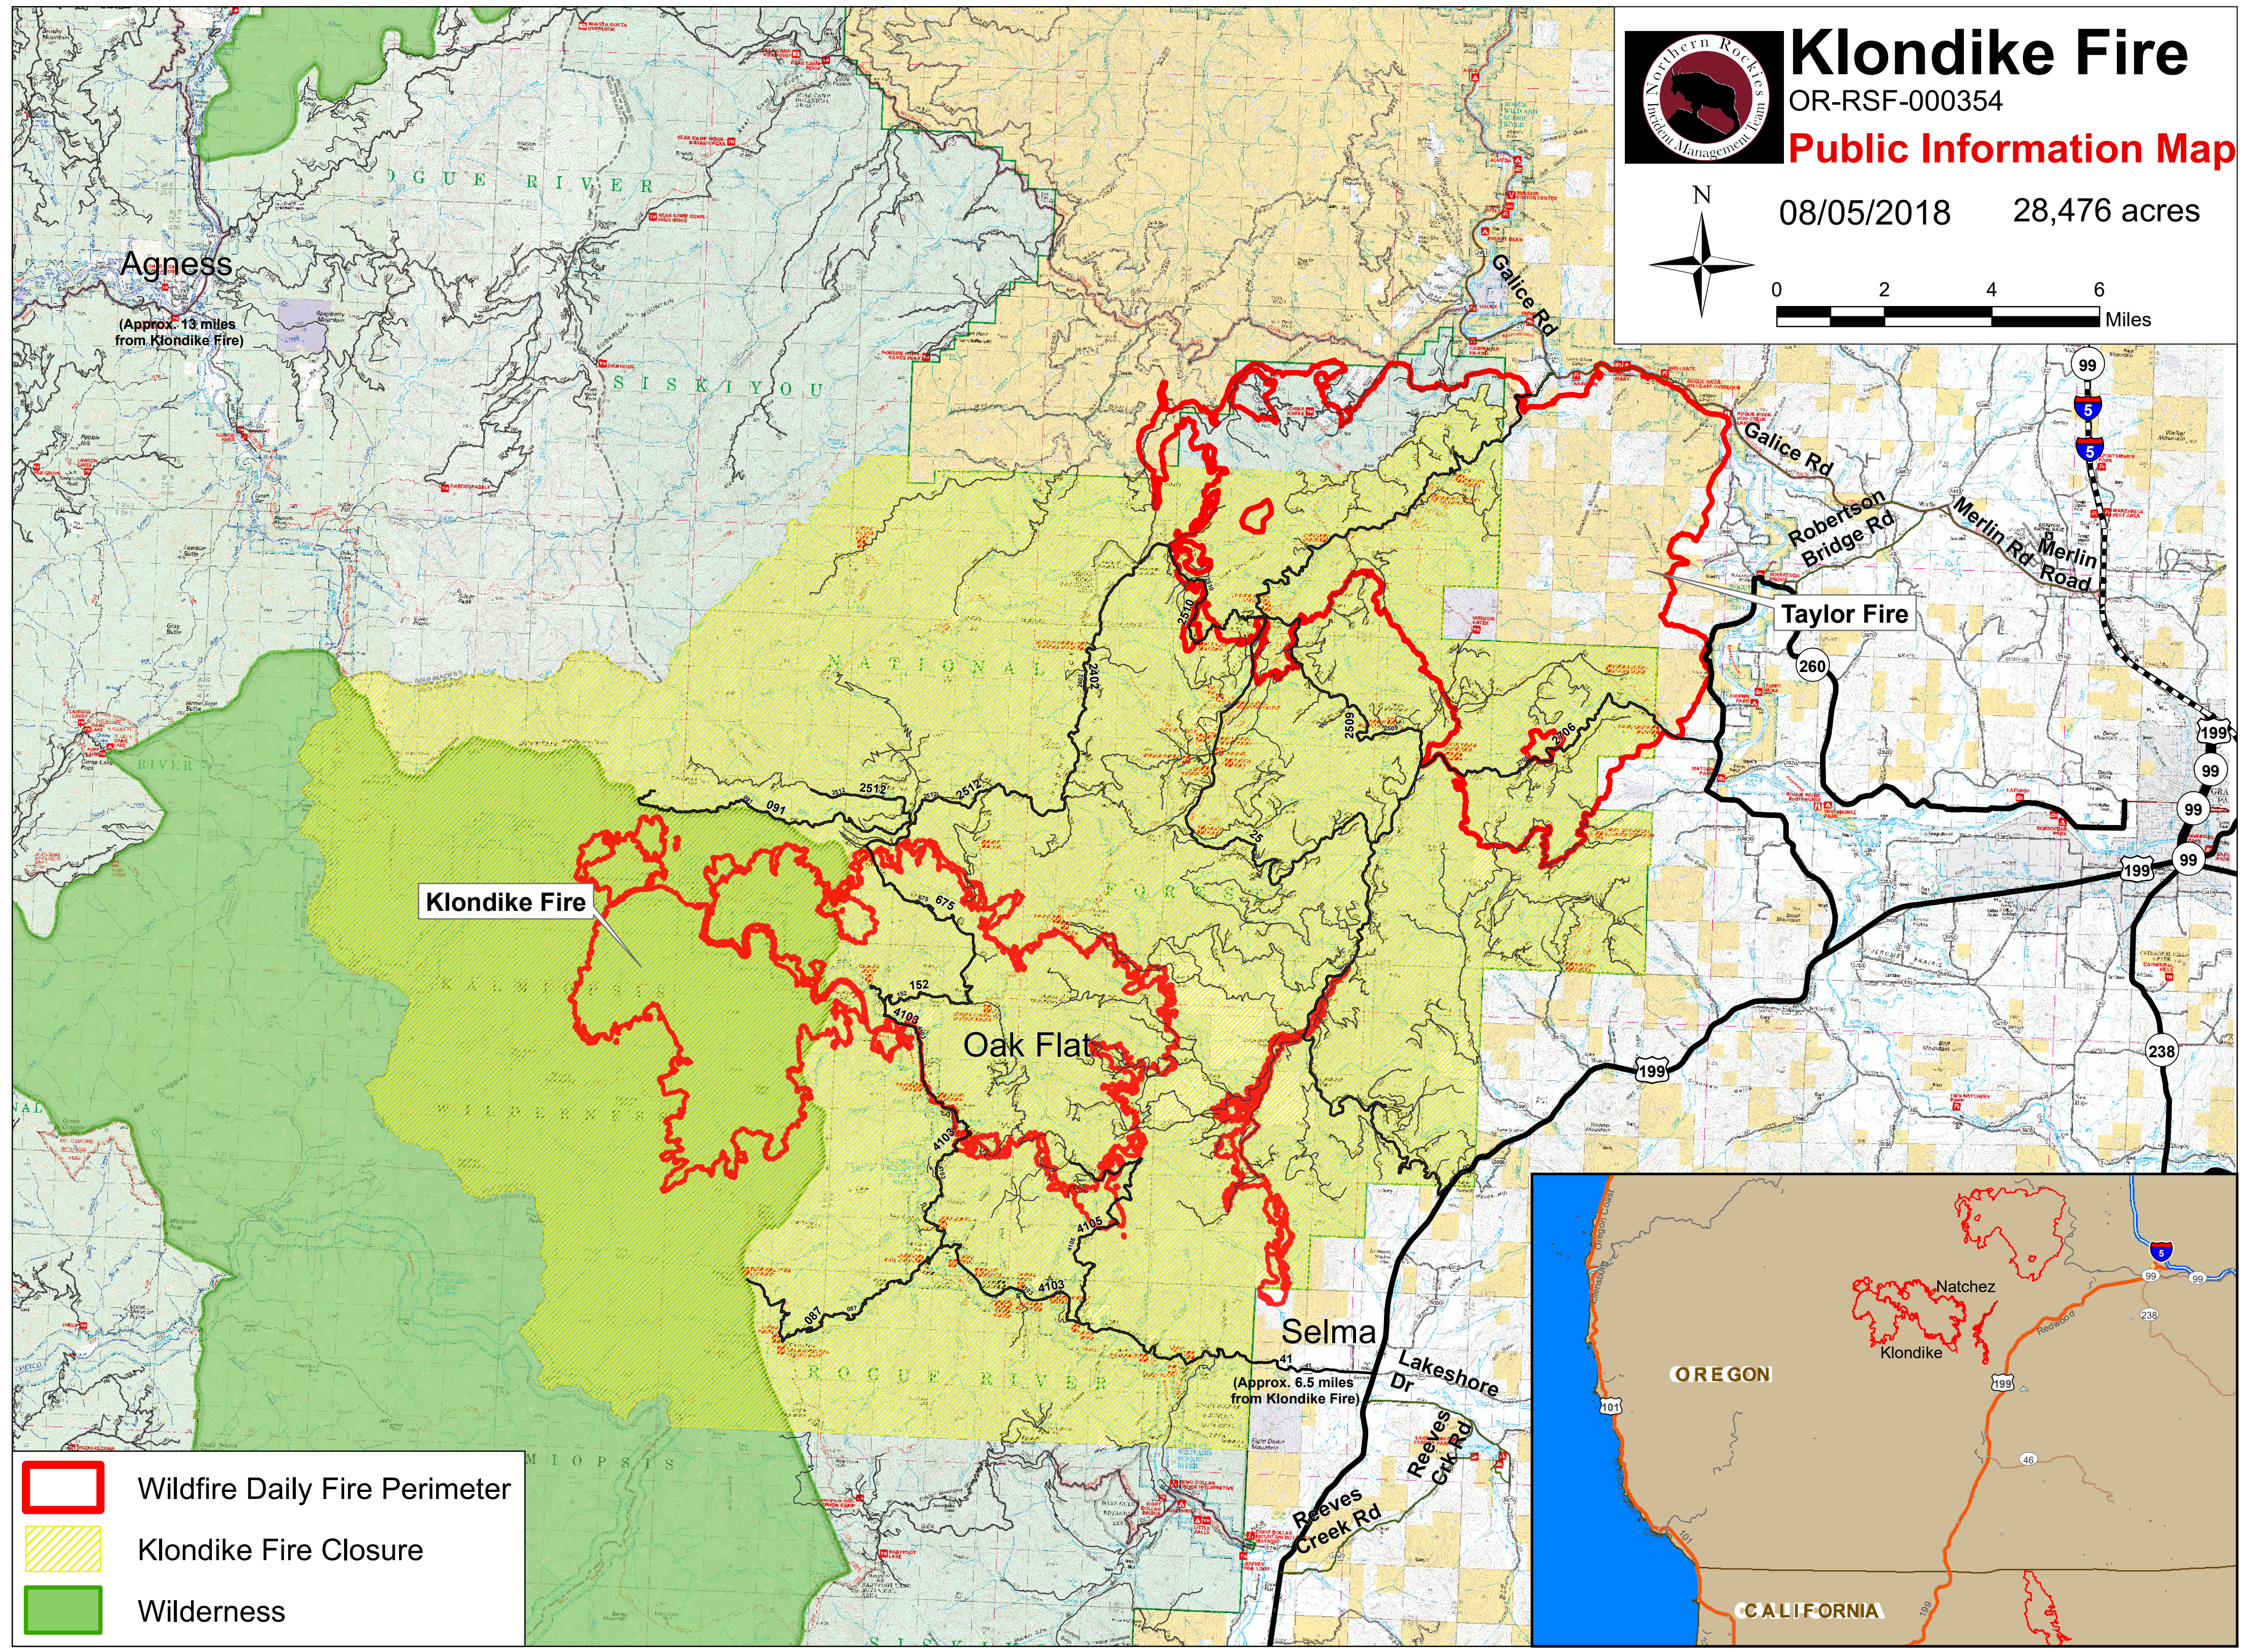

Klondike Fire

OR-RSF-000354

Public Information Map

08/05/2018

28,476 acres

-  Wildfire Daily Fire Perimeter
-  Klondike Fire Closure
-  Wilderness