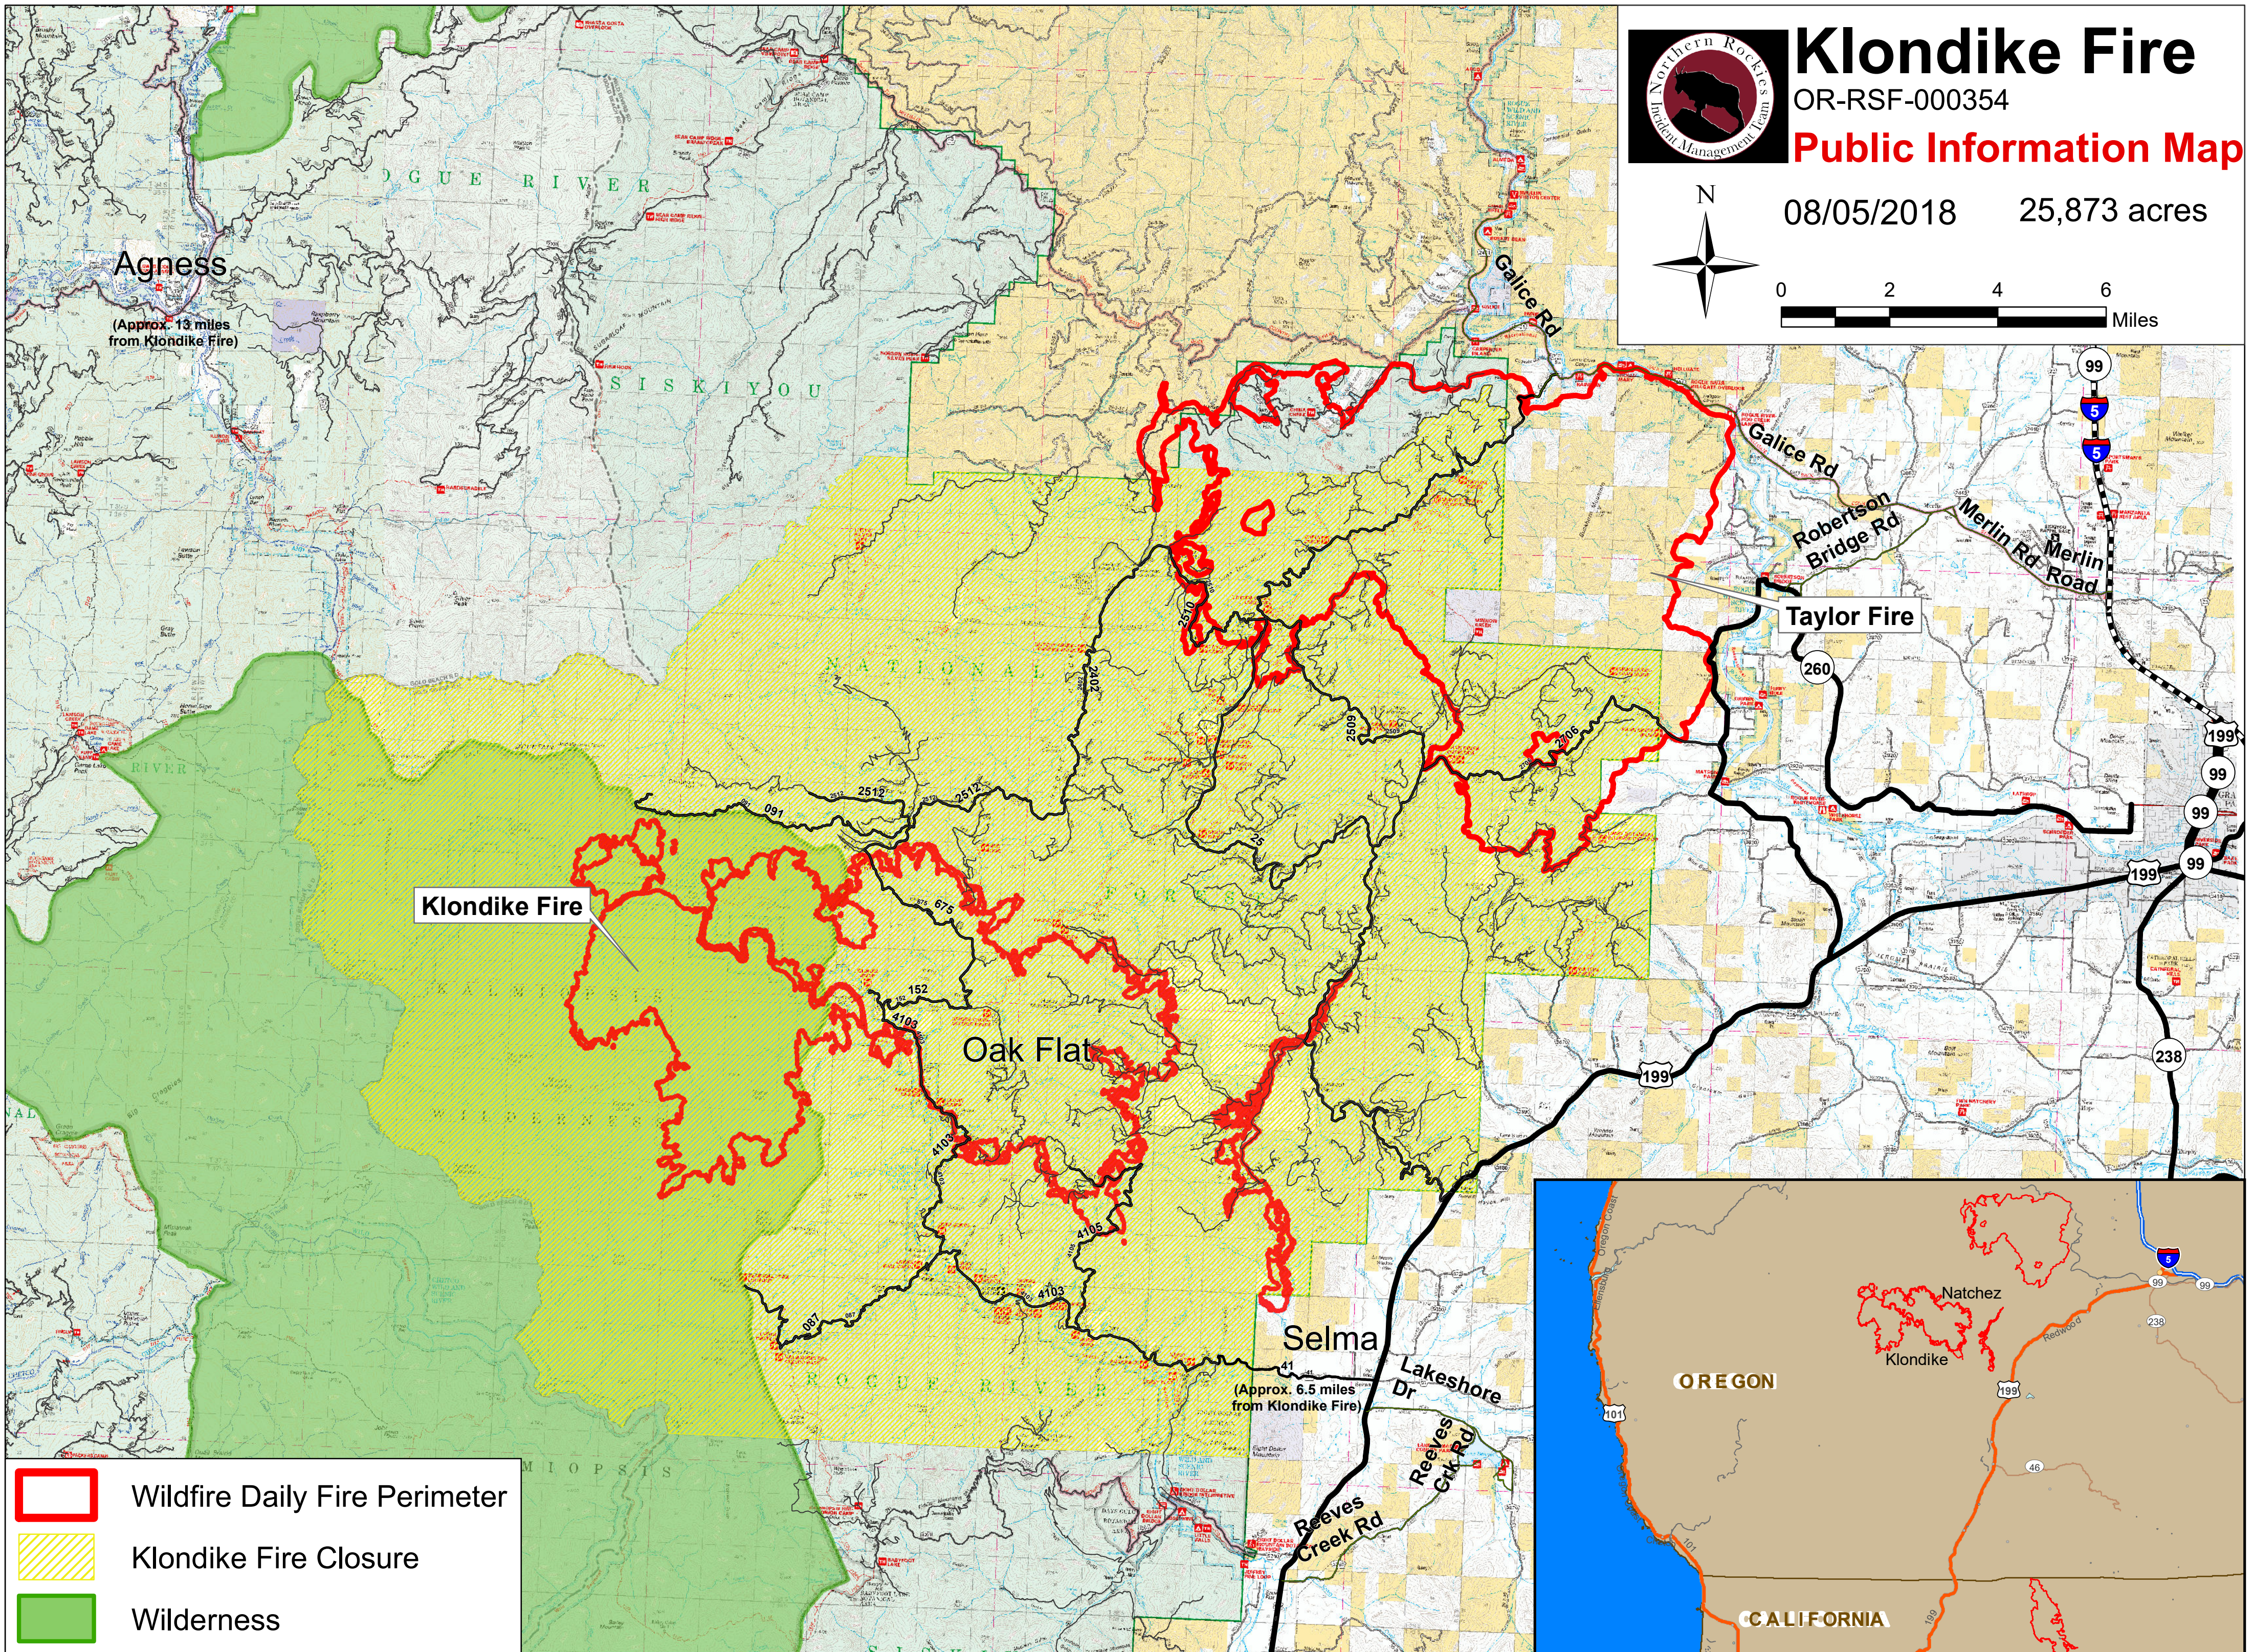

Klondike Fire

OR-RSF-000354

Public Information Map

08/05/2018

25,873 acres

-  Wildfire Daily Fire Perimeter
-  Klondike Fire Closure
-  Wilderness