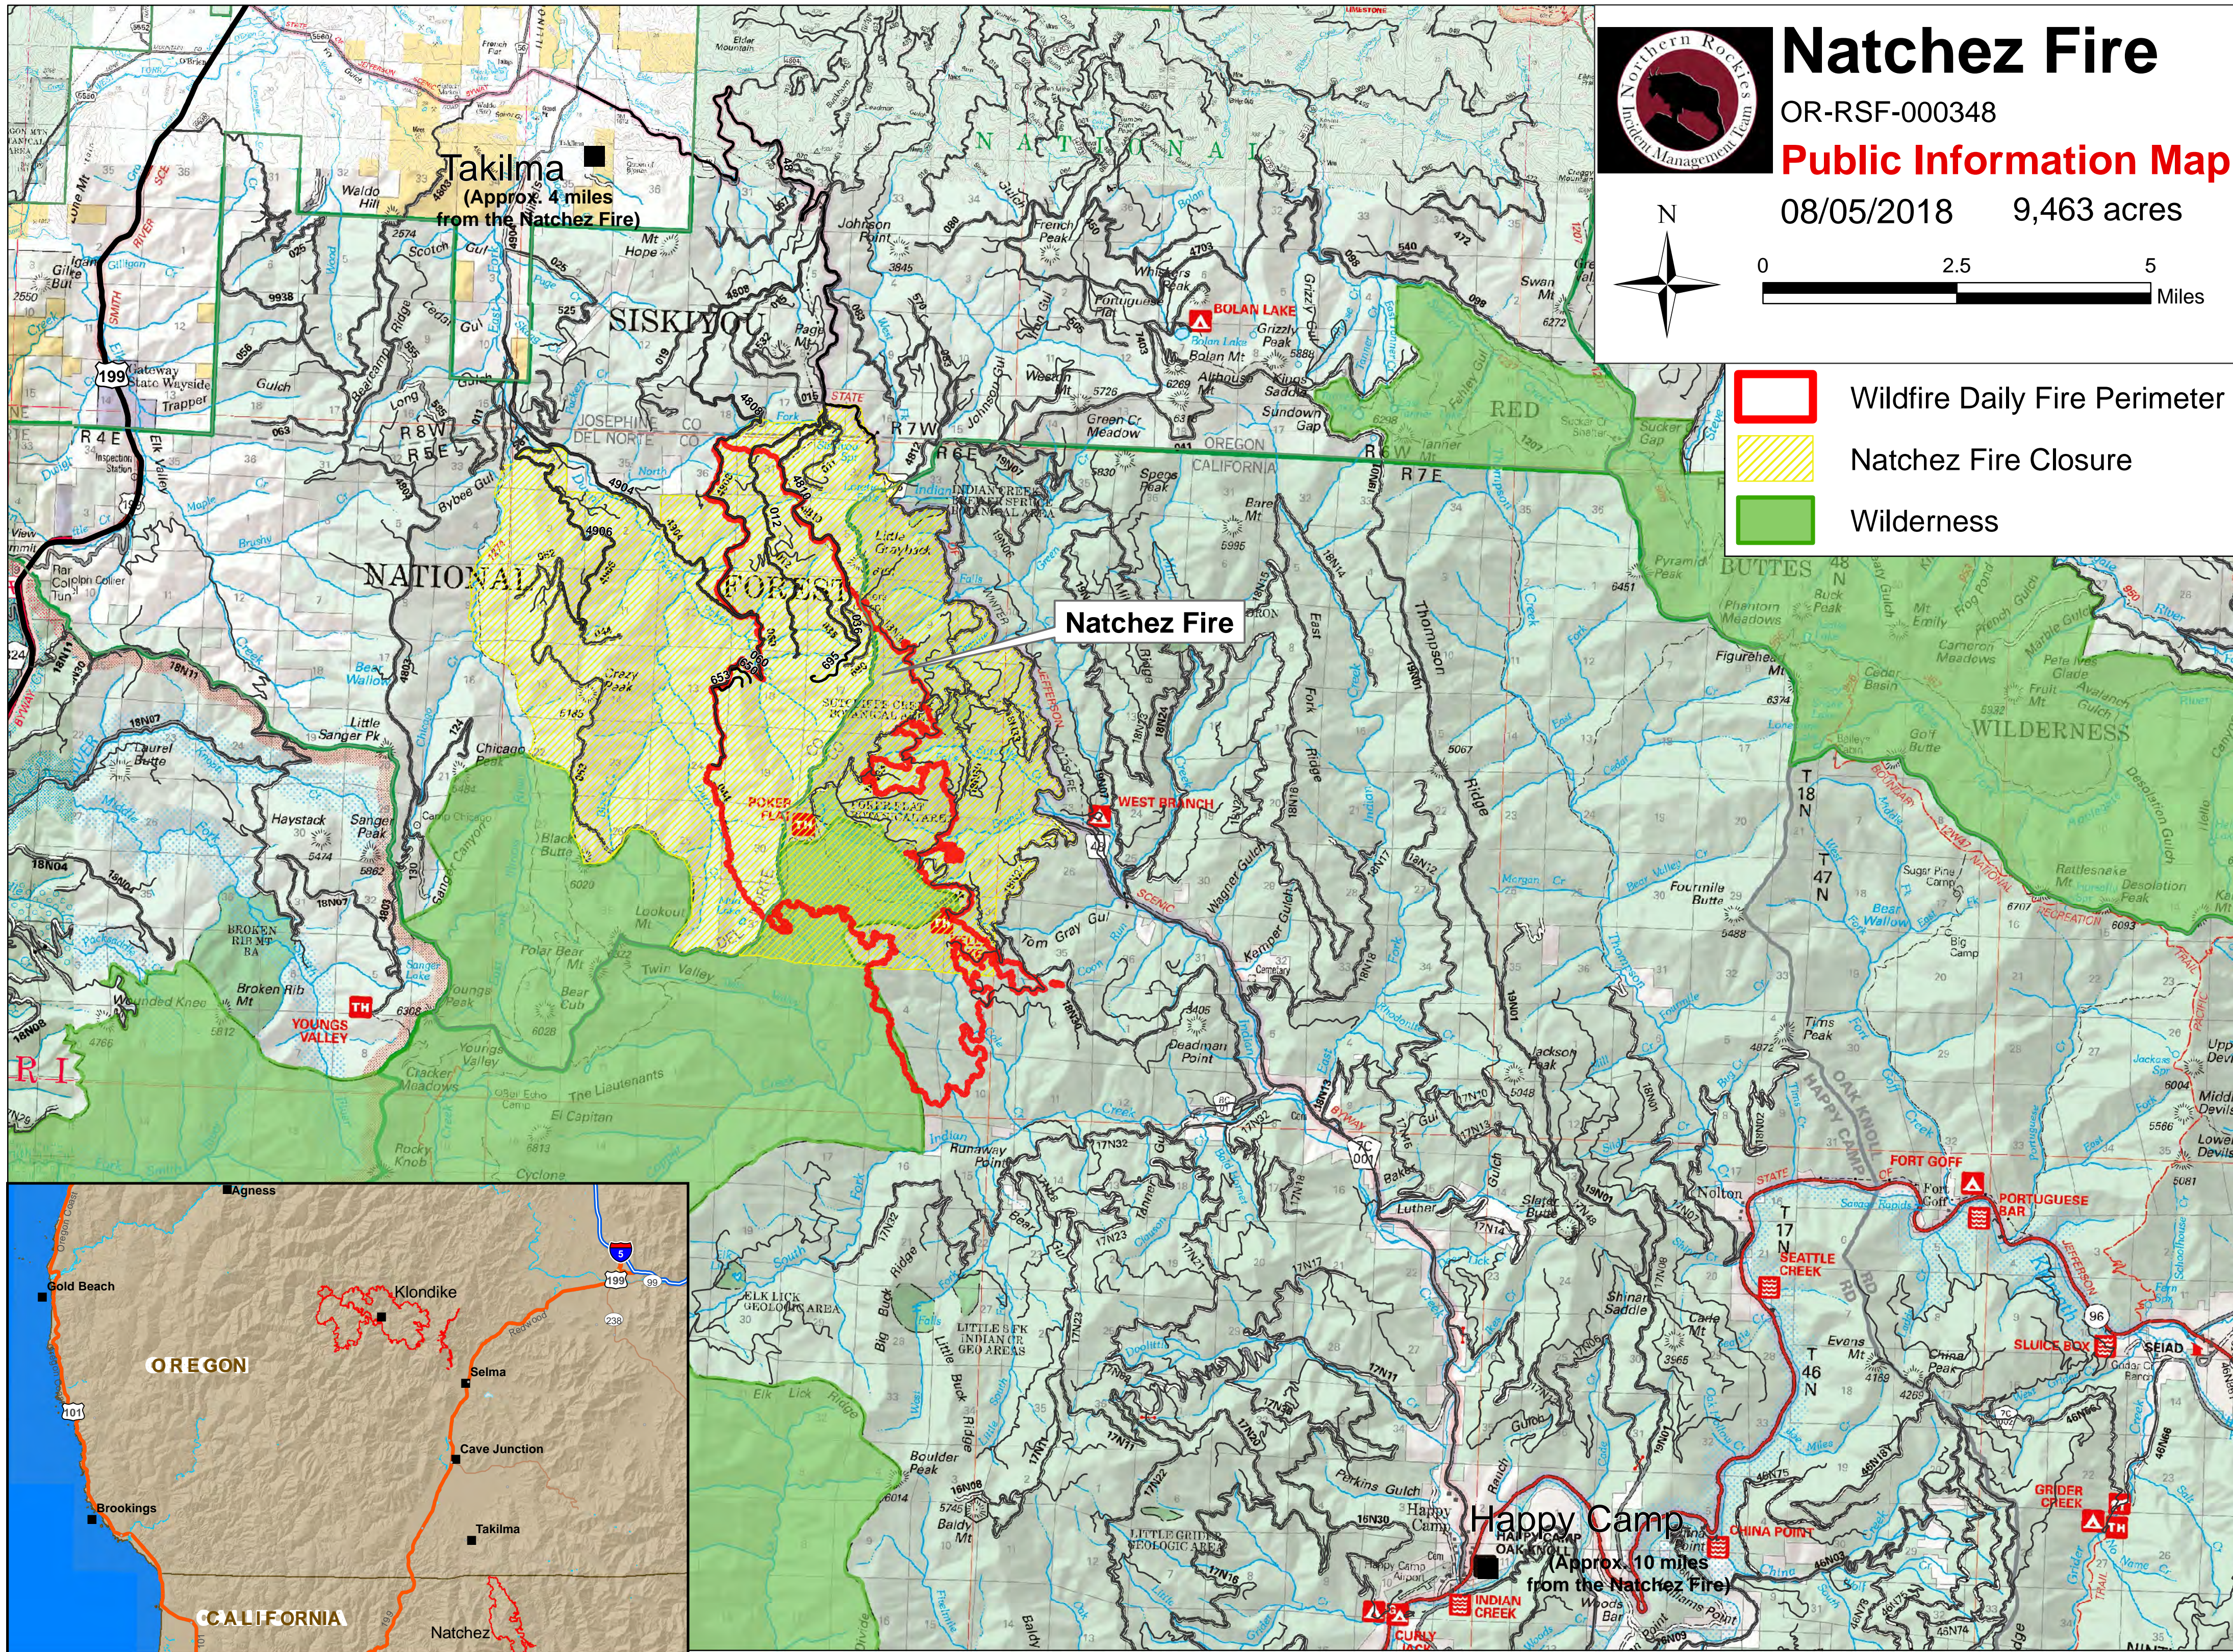

# Natchez Fire

OR-RSF-000348

## Public Information Map

08/05/2018 9,463 acres

-  Wildfire Daily Fire Perimeter
-  Natchez Fire Closure
-  Wilderness

Takilma  
(Approx. 4 miles  
from the Natchez Fire)

Natchez Fire

Happy Camp  
(Approx. 10 miles  
from the Natchez Fire)