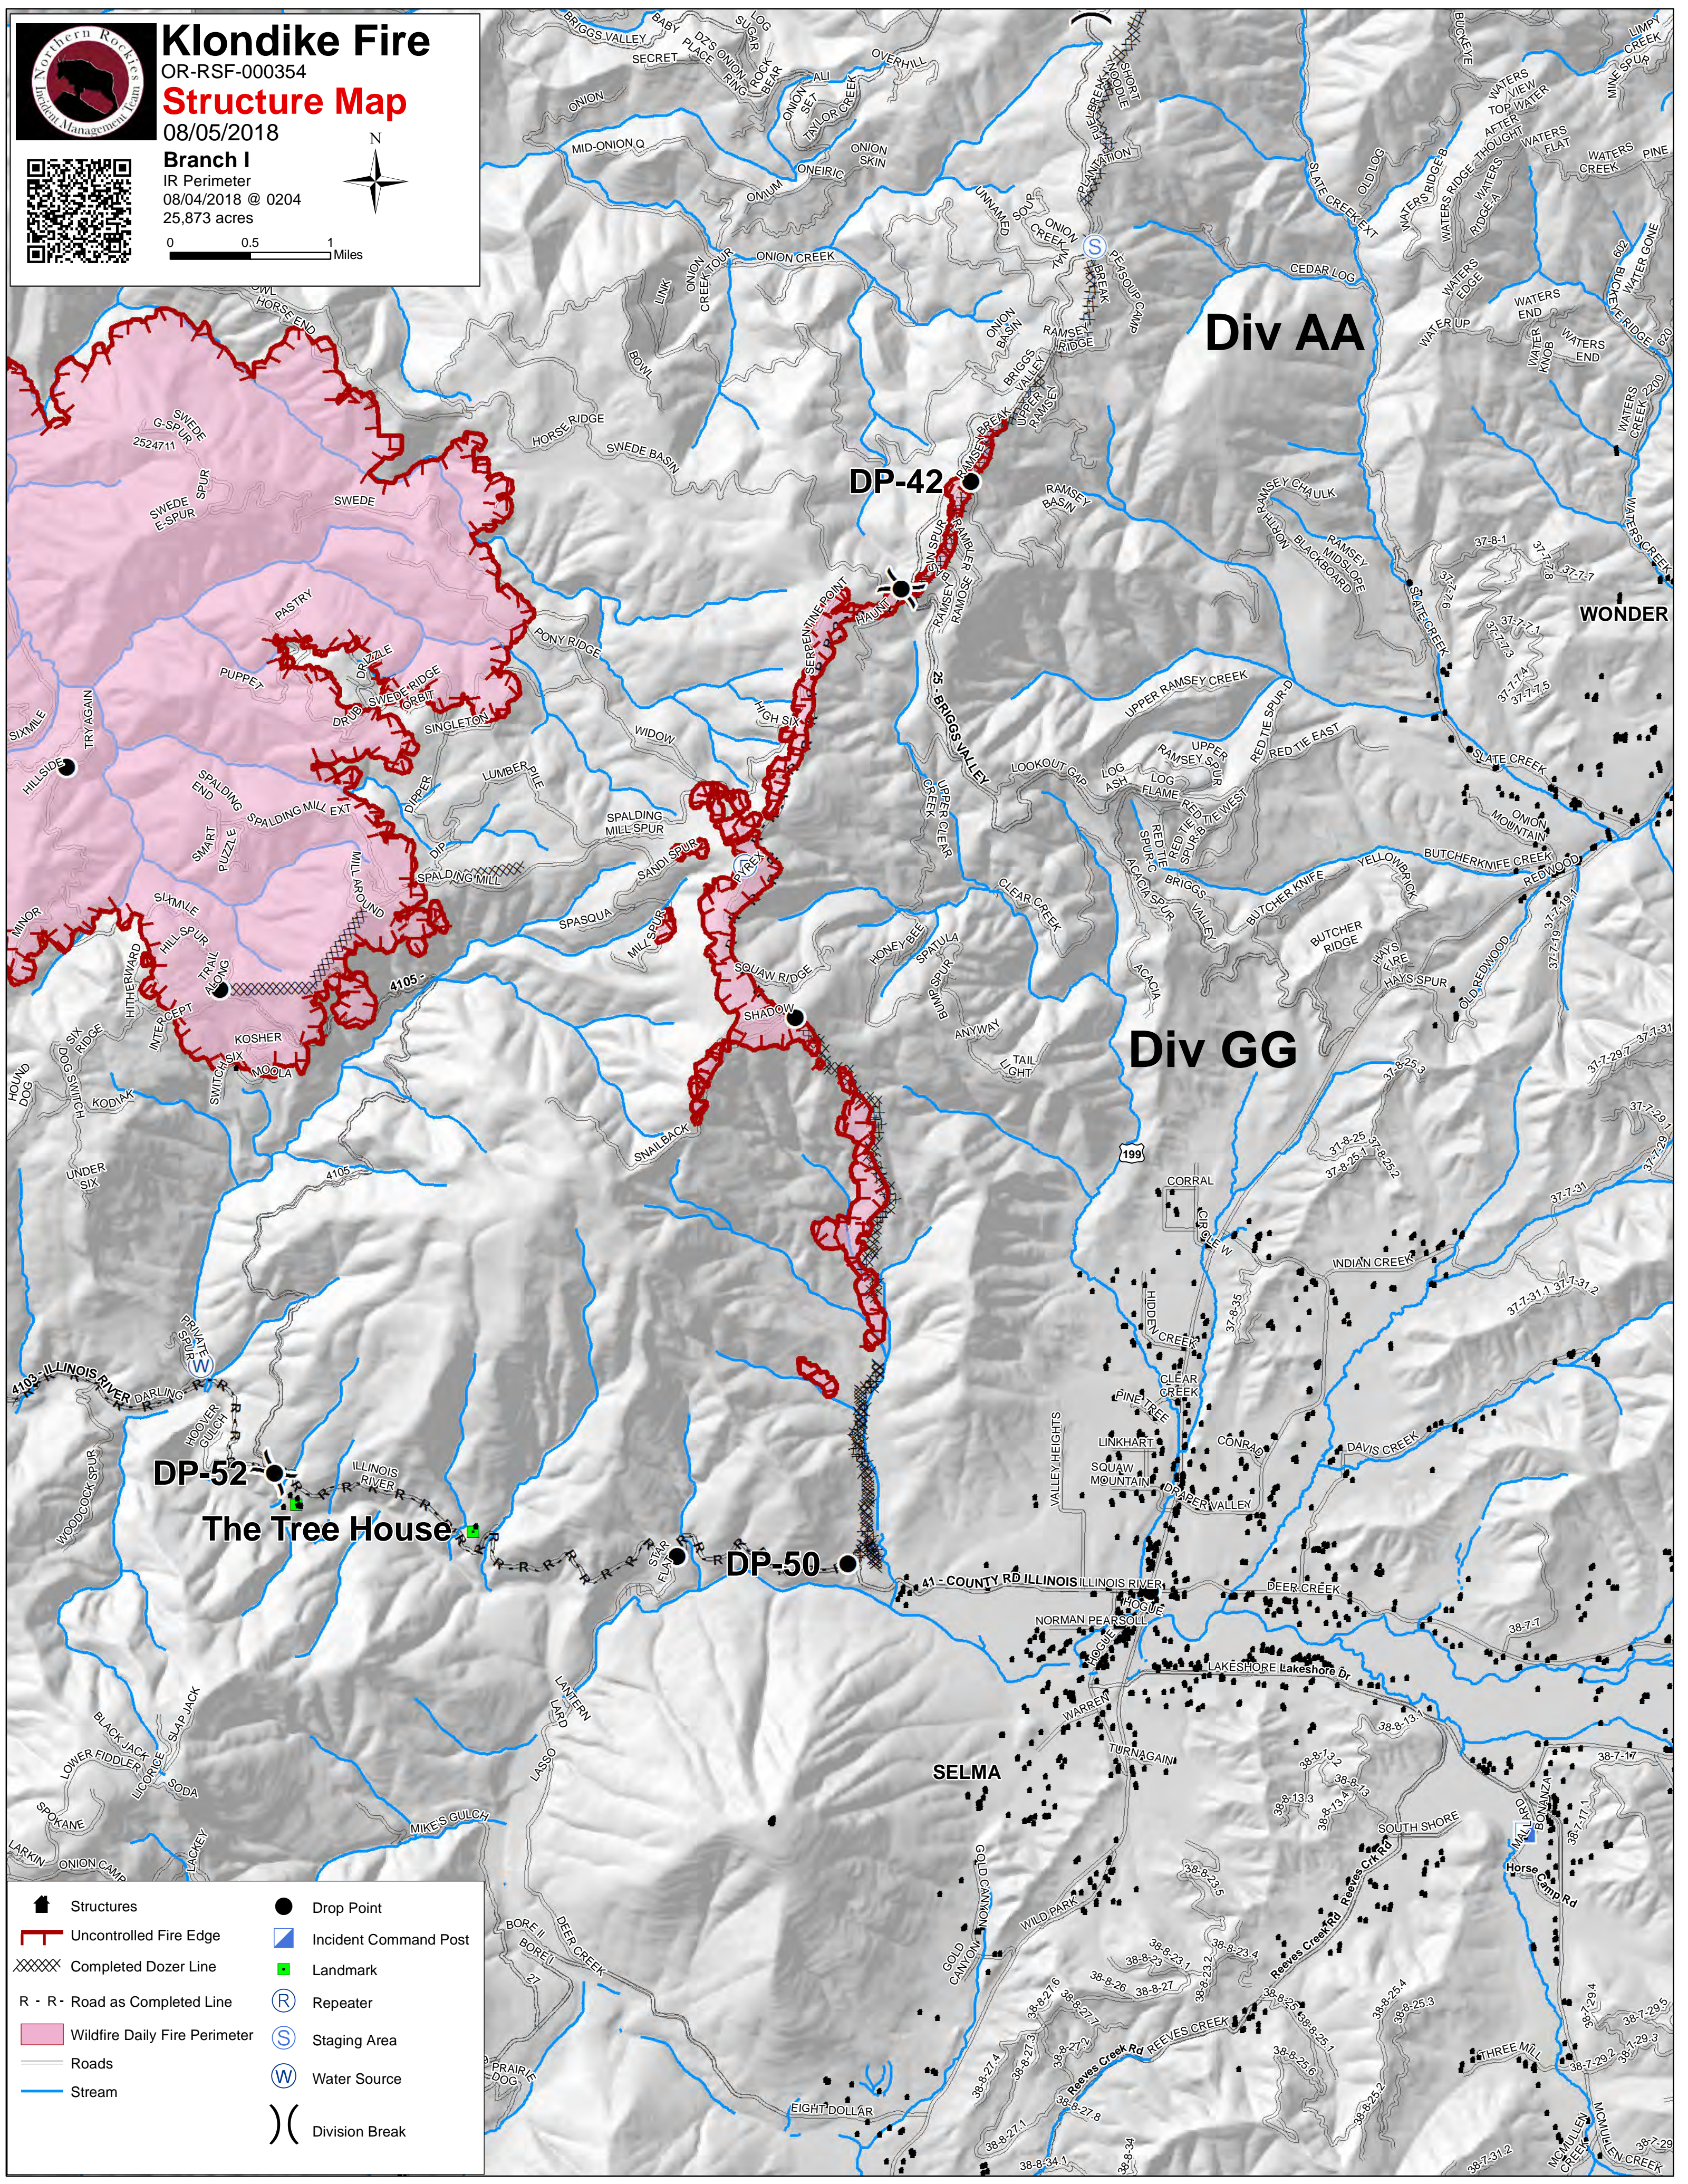

Klondike Fire

OR-RSF-000354

Structure Map

08/05/2018

Branch I

IR Perimeter
08/04/2018 @ 0204
25,873 acres

	Structures		Drop Point
	Uncontrolled Fire Edge		Incident Command Post
	Completed Dozer Line		Landmark
	Road as Completed Line		Repeater
	Wildfire Daily Fire Perimeter		Staging Area
	Roads		Water Source
	Stream		Division Break