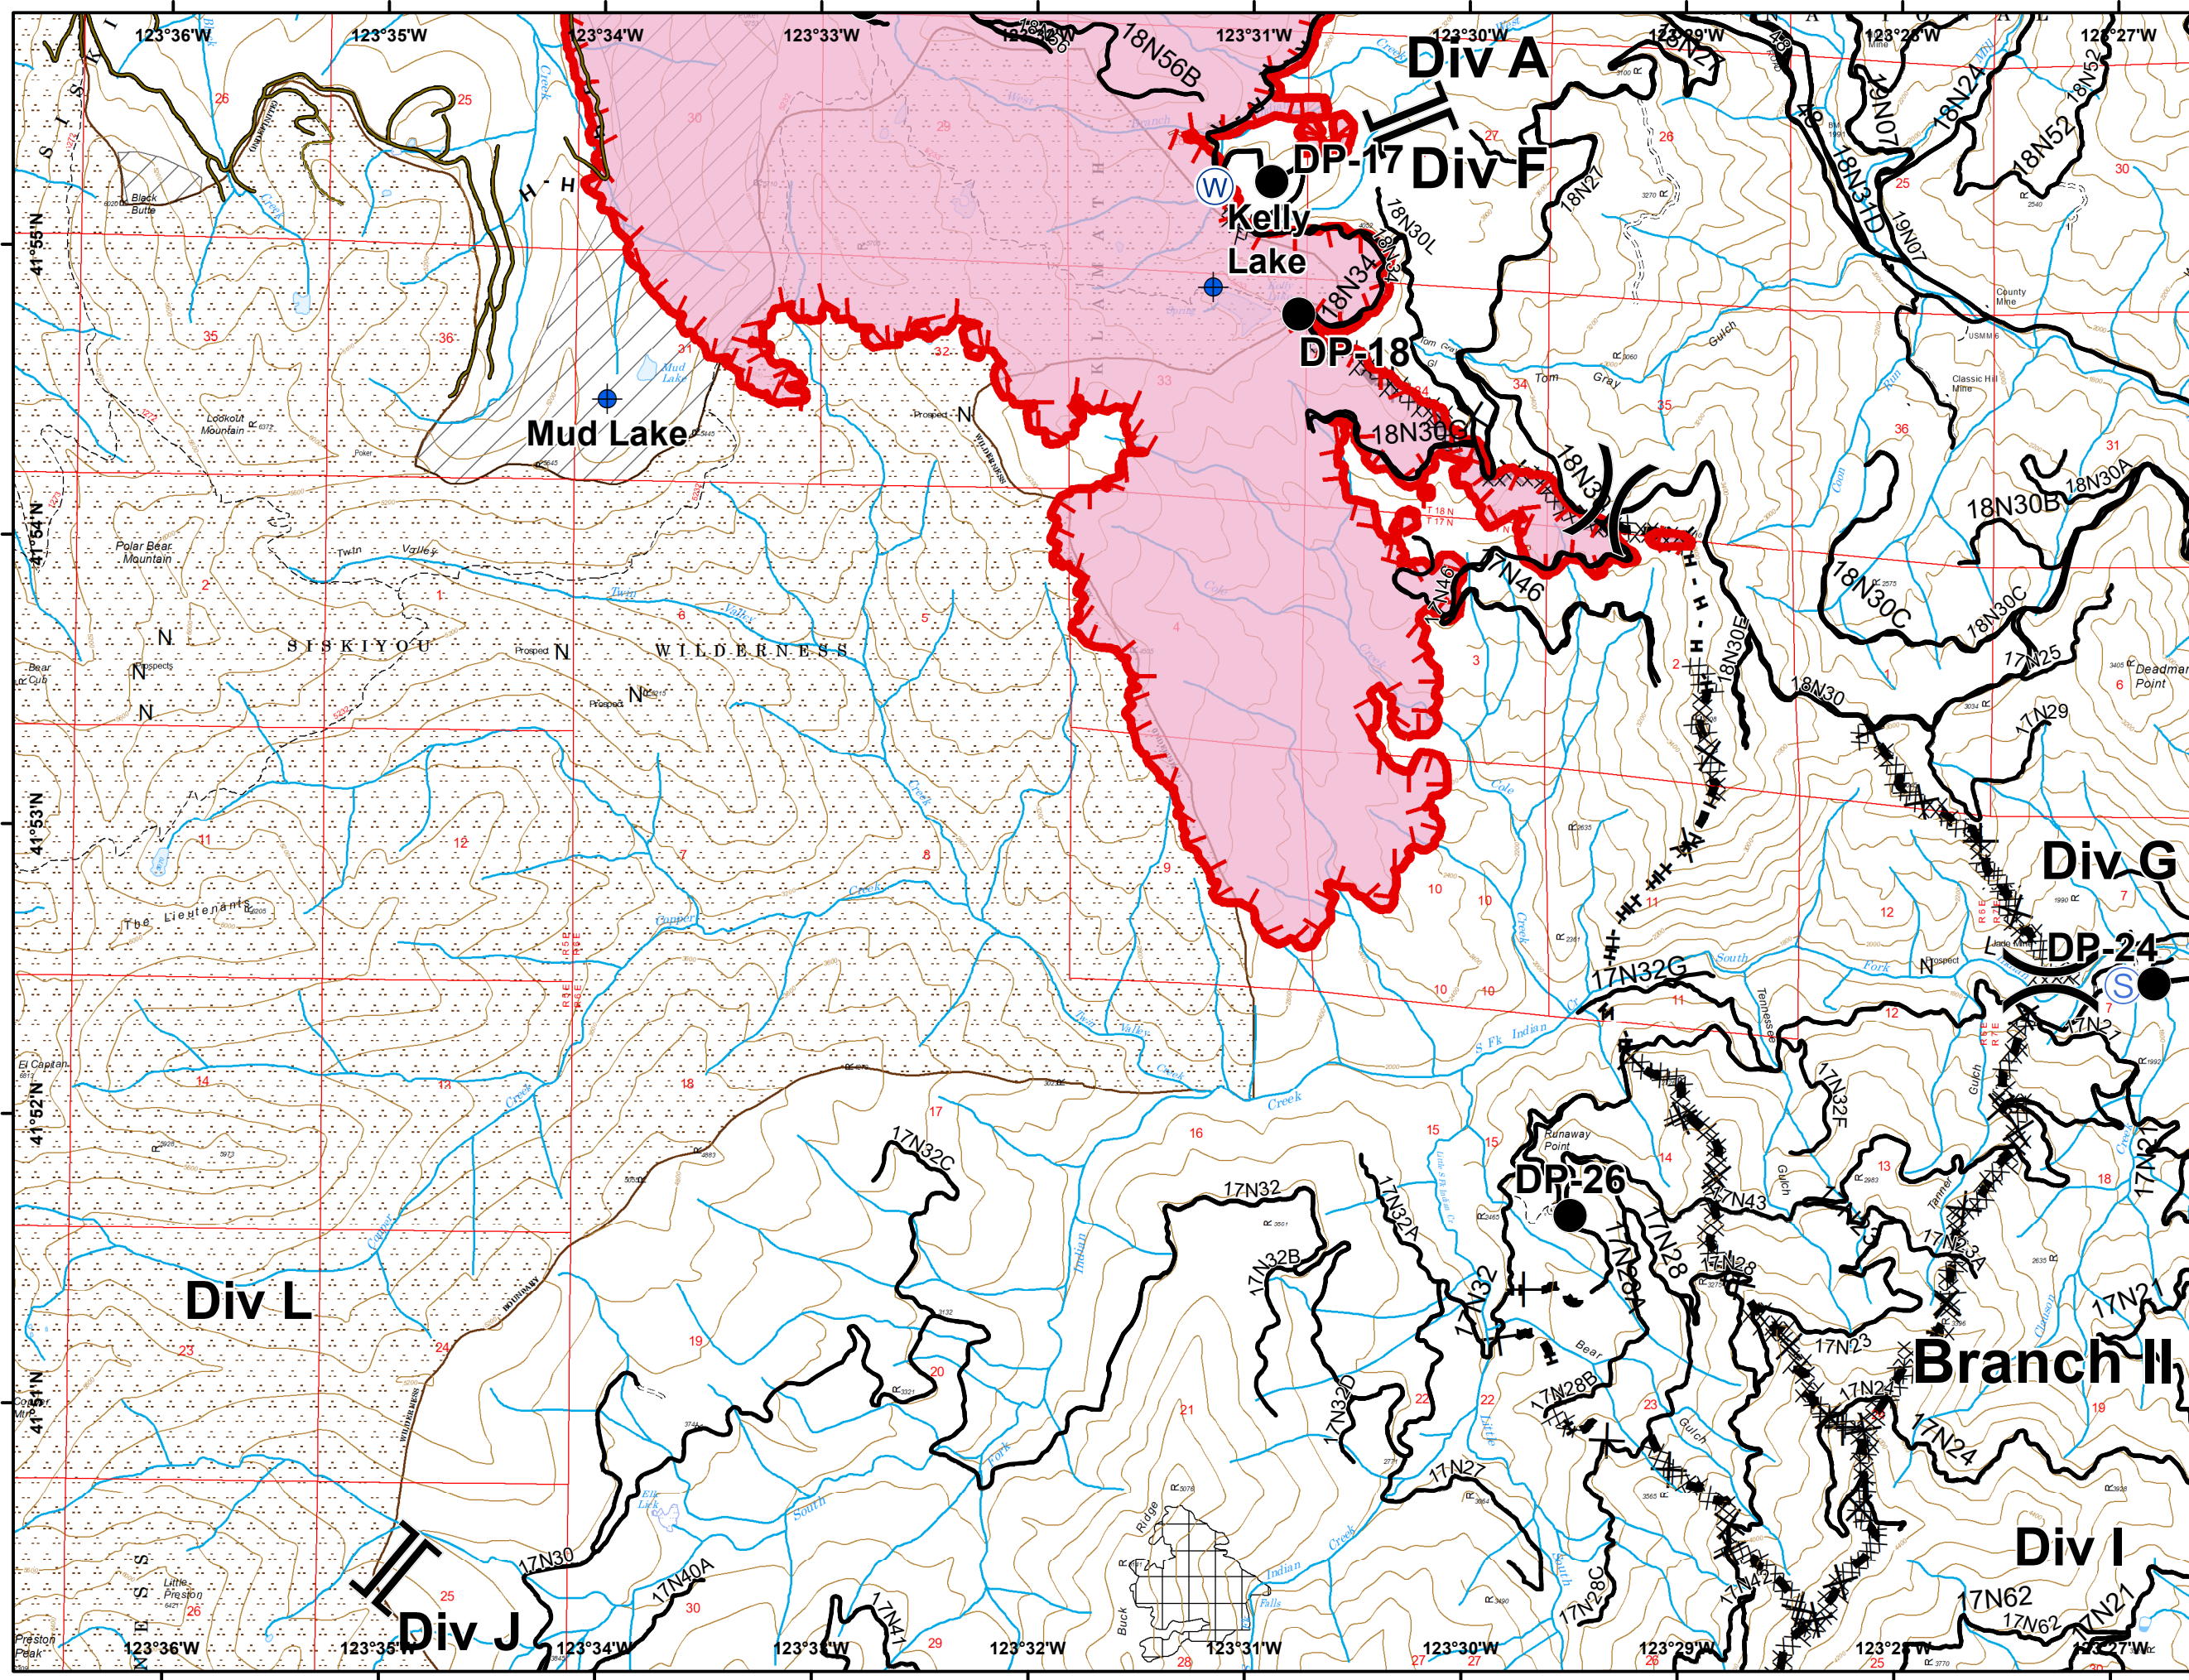

9,463 acres

-  Camp
-  Drop Point
-  Helispot
-  Repeater
-  Water Source
-  Division Break
-  Branch Break
-  HappyCampRds
-  Uncontrolled Fire Edge
-  Completed Line
-  Completed Dozer Line
-  Completed Hand Line
-  Road as Completed Line
-  Proposed Dozer Line
-  Planned Fire Line
-  Roads
-  Streams
-  Wildfire Daily Fire Perimeter
-  Inventory Roadless
-  RRSNF_BotanicalAreas
-  Wilderness
-  Historic Fires

Natchez Fire

OR-RSF-000348

IAP Map

08/05/2018

IR Perimeter - 8/4/2018 @ 0152

9,463 acres

-  Dip Site
-  Drop Point
-  Staging Area
-  Water Source
-  Division Break
-  Branch Break
-  HappyCampRds
-  Uncontrolled Fire Edge
-  Completed Dozer Line
-  Completed Hand Line
-  Road as Completed Line
-  Roads
-  Streams
-  Eclipse Completed Dozer Line
-  Eclipse Hand Line
-  Wildfire Daily Fire Perimeter
-  Historic Fires
-  Inventory Roadless
-  Wilderness

Natchez Fire

OR-RSF-000348

IAP Map

08/05/2018

IR Perimeter - 8/4/2018 @ 0152
9,463 acres

-  Dip Site
-  Drop Point
-  Retardant/Mud Pit
-  Staging Area
-  Water Source
-  Division Break
-  Branch Break
-  HappyCampRds
-  Uncontrolled Fire Edge
-  Completed Line
-  Completed Dozer Line
-  Completed Hand Line
-  Road as Completed Line
-  Roads
-  Streams
-  Eclipse Completed Dozer Line
-  Eclipse Hand Line
-  Wildfire Daily Fire Perimeter
-  Wilderness

Natchez Fire

OR-RSF-000348

IAP Map

08/05/2018

IR Perimeter - 8/4/2018 @ 0152
9,463 acres

-  Drop Point
-  Repeater
-  Staging Area
-  Division Break
-  Branch Break
-  Uncontrolled Fire Edge
-  Completed Dozer Line
-  Completed Hand Line
-  Roads
-  Streams
-  Eclipse Completed Dozer Line
-  Eclipse Hand Line
-  Wildfire Daily Fire Perimeter
-  Historic Fires
-  Wilderness