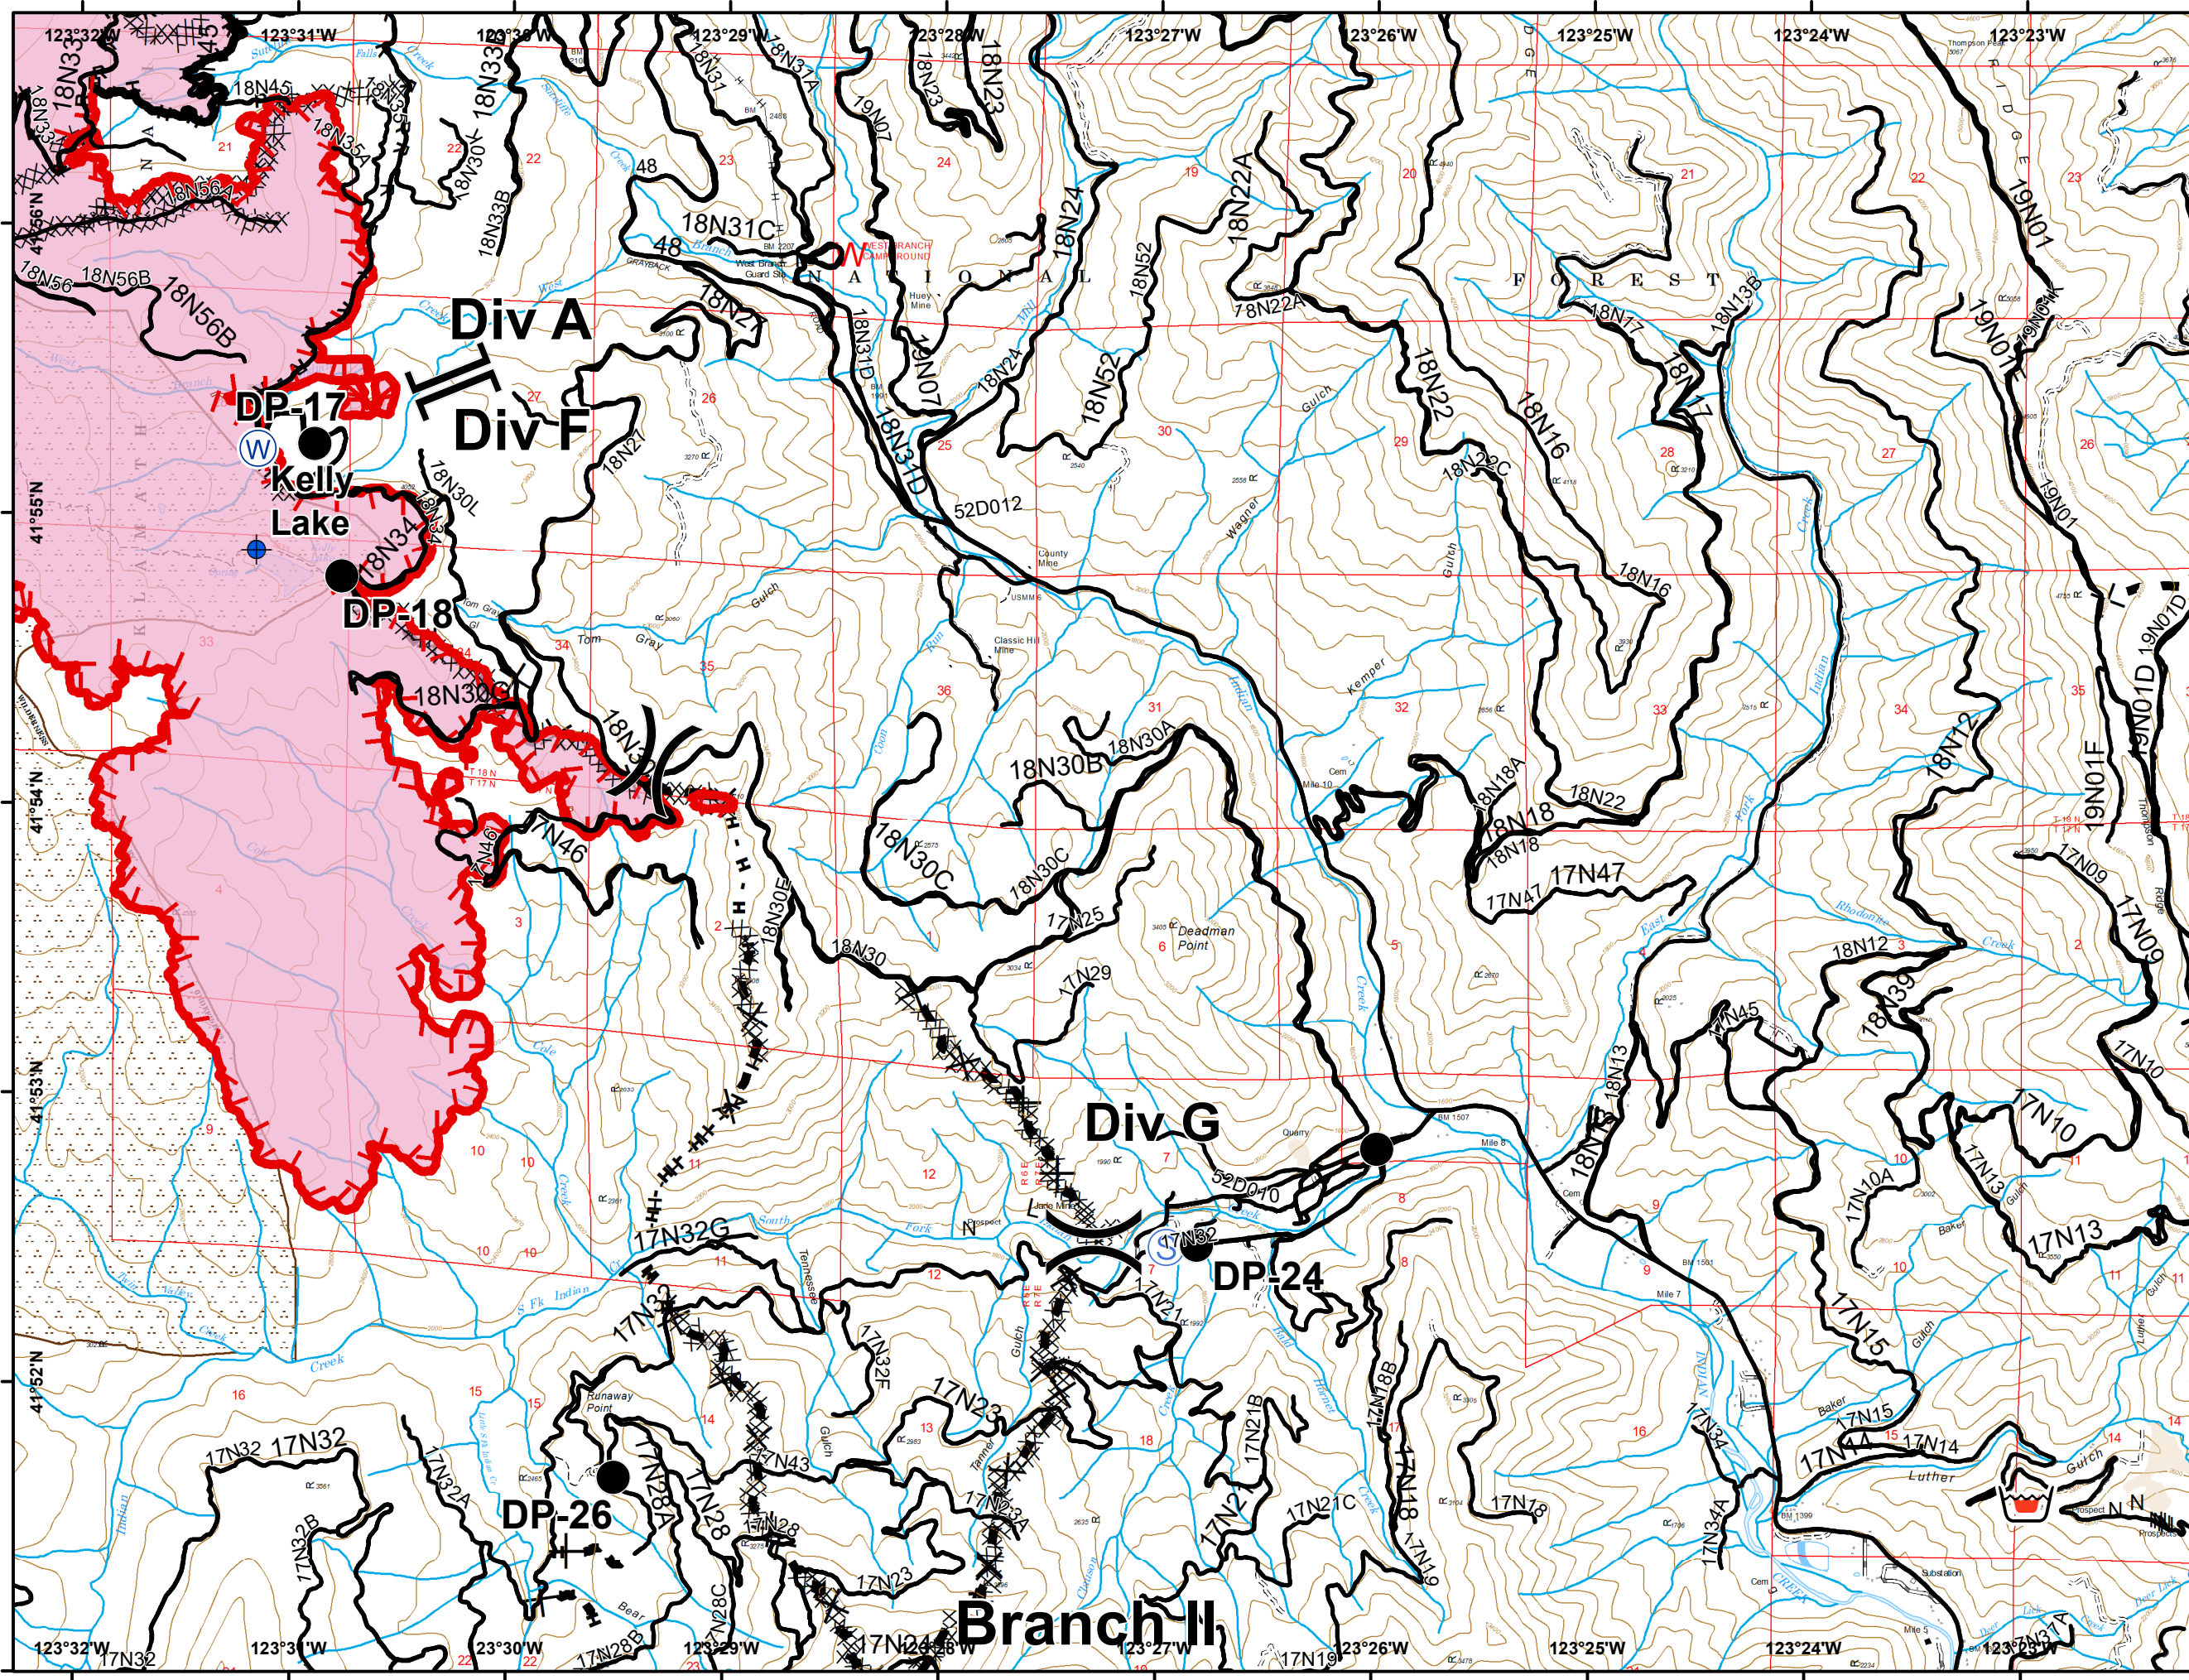

Natchez Fire

OR-RSF-000348

IAP Map

08/05/2018

IR Perimeter - 8/4/2018 @ 0152

9,463 acres

-  Dip Site
-  Drop Point
-  Staging Area
-  Water Source
-  Division Break
-  Branch Break
-  HappyCampRds
-  Uncontrolled Fire Edge
-  Completed Dozer Line
-  Completed Hand Line
-  Road as Completed Line
-  Roads
-  Streams
-  Eclipse Completed Dozer Line
-  Eclipse Hand Line
-  Wildfire Daily Fire Perimeter
-  Historic Fires
-  Inventory Roadless
-  Wilderness

Natchez Fire

OR-RSF-000348

IAP Map

08/05/2018

IR Perimeter - 8/4/2018 @ 0152
9,463 acres

-  Dip Site
-  Drop Point
-  Retardant/Mud Pit
-  Staging Area
-  Water Source
-  Division Break
-  Branch Break
-  HappyCampRds
-  Uncontrolled Fire Edge
-  Completed Line
-  Completed Dozer Line
-  Completed Hand Line
-  Road as Completed Line
-  Roads
-  Streams
-  Eclipse Completed Dozer Line
-  Eclipse Hand Line
-  Wildfire Daily Fire Perimeter
-  Wilderness

Natchez Fire

OR-RSF-000348

IAP Map

08/05/2018

IR Perimeter - 8/4/2018 @ 0152
9,463 acres

-  Drop Point
-  Repeater
-  Staging Area
-  Division Break
-  Branch Break
-  Uncontrolled Fire Edge
-  Completed Dozer Line
-  Completed Hand Line
-  Roads
-  Streams
-  Eclipse Completed Dozer Line
-  Eclipse Hand Line
-  Wildfire Daily Fire Perimeter
-  Historic Fires
-  Wilderness

Natchez Fire

OR-RSF-000348

IAP Map

08/05/2018

IR Perimeter - 8/4/2018 @ 0152
9,463 acres

-  Towns
-  Drop Point
-  Repeater
-  Retardant/Mud Pit
-  Staging Area
-  Division Break
-  HappyCampRds
-  Uncontrolled Fire Edge
-  Completed Dozer Line
-  Completed Hand Line
-  Roads
-  Streams
-  Eclipse Completed Dozer Line
-  Eclipse Hand Line
-  Wildfire Daily Fire Perimeter
-  Historic Fires
-  Wilderness