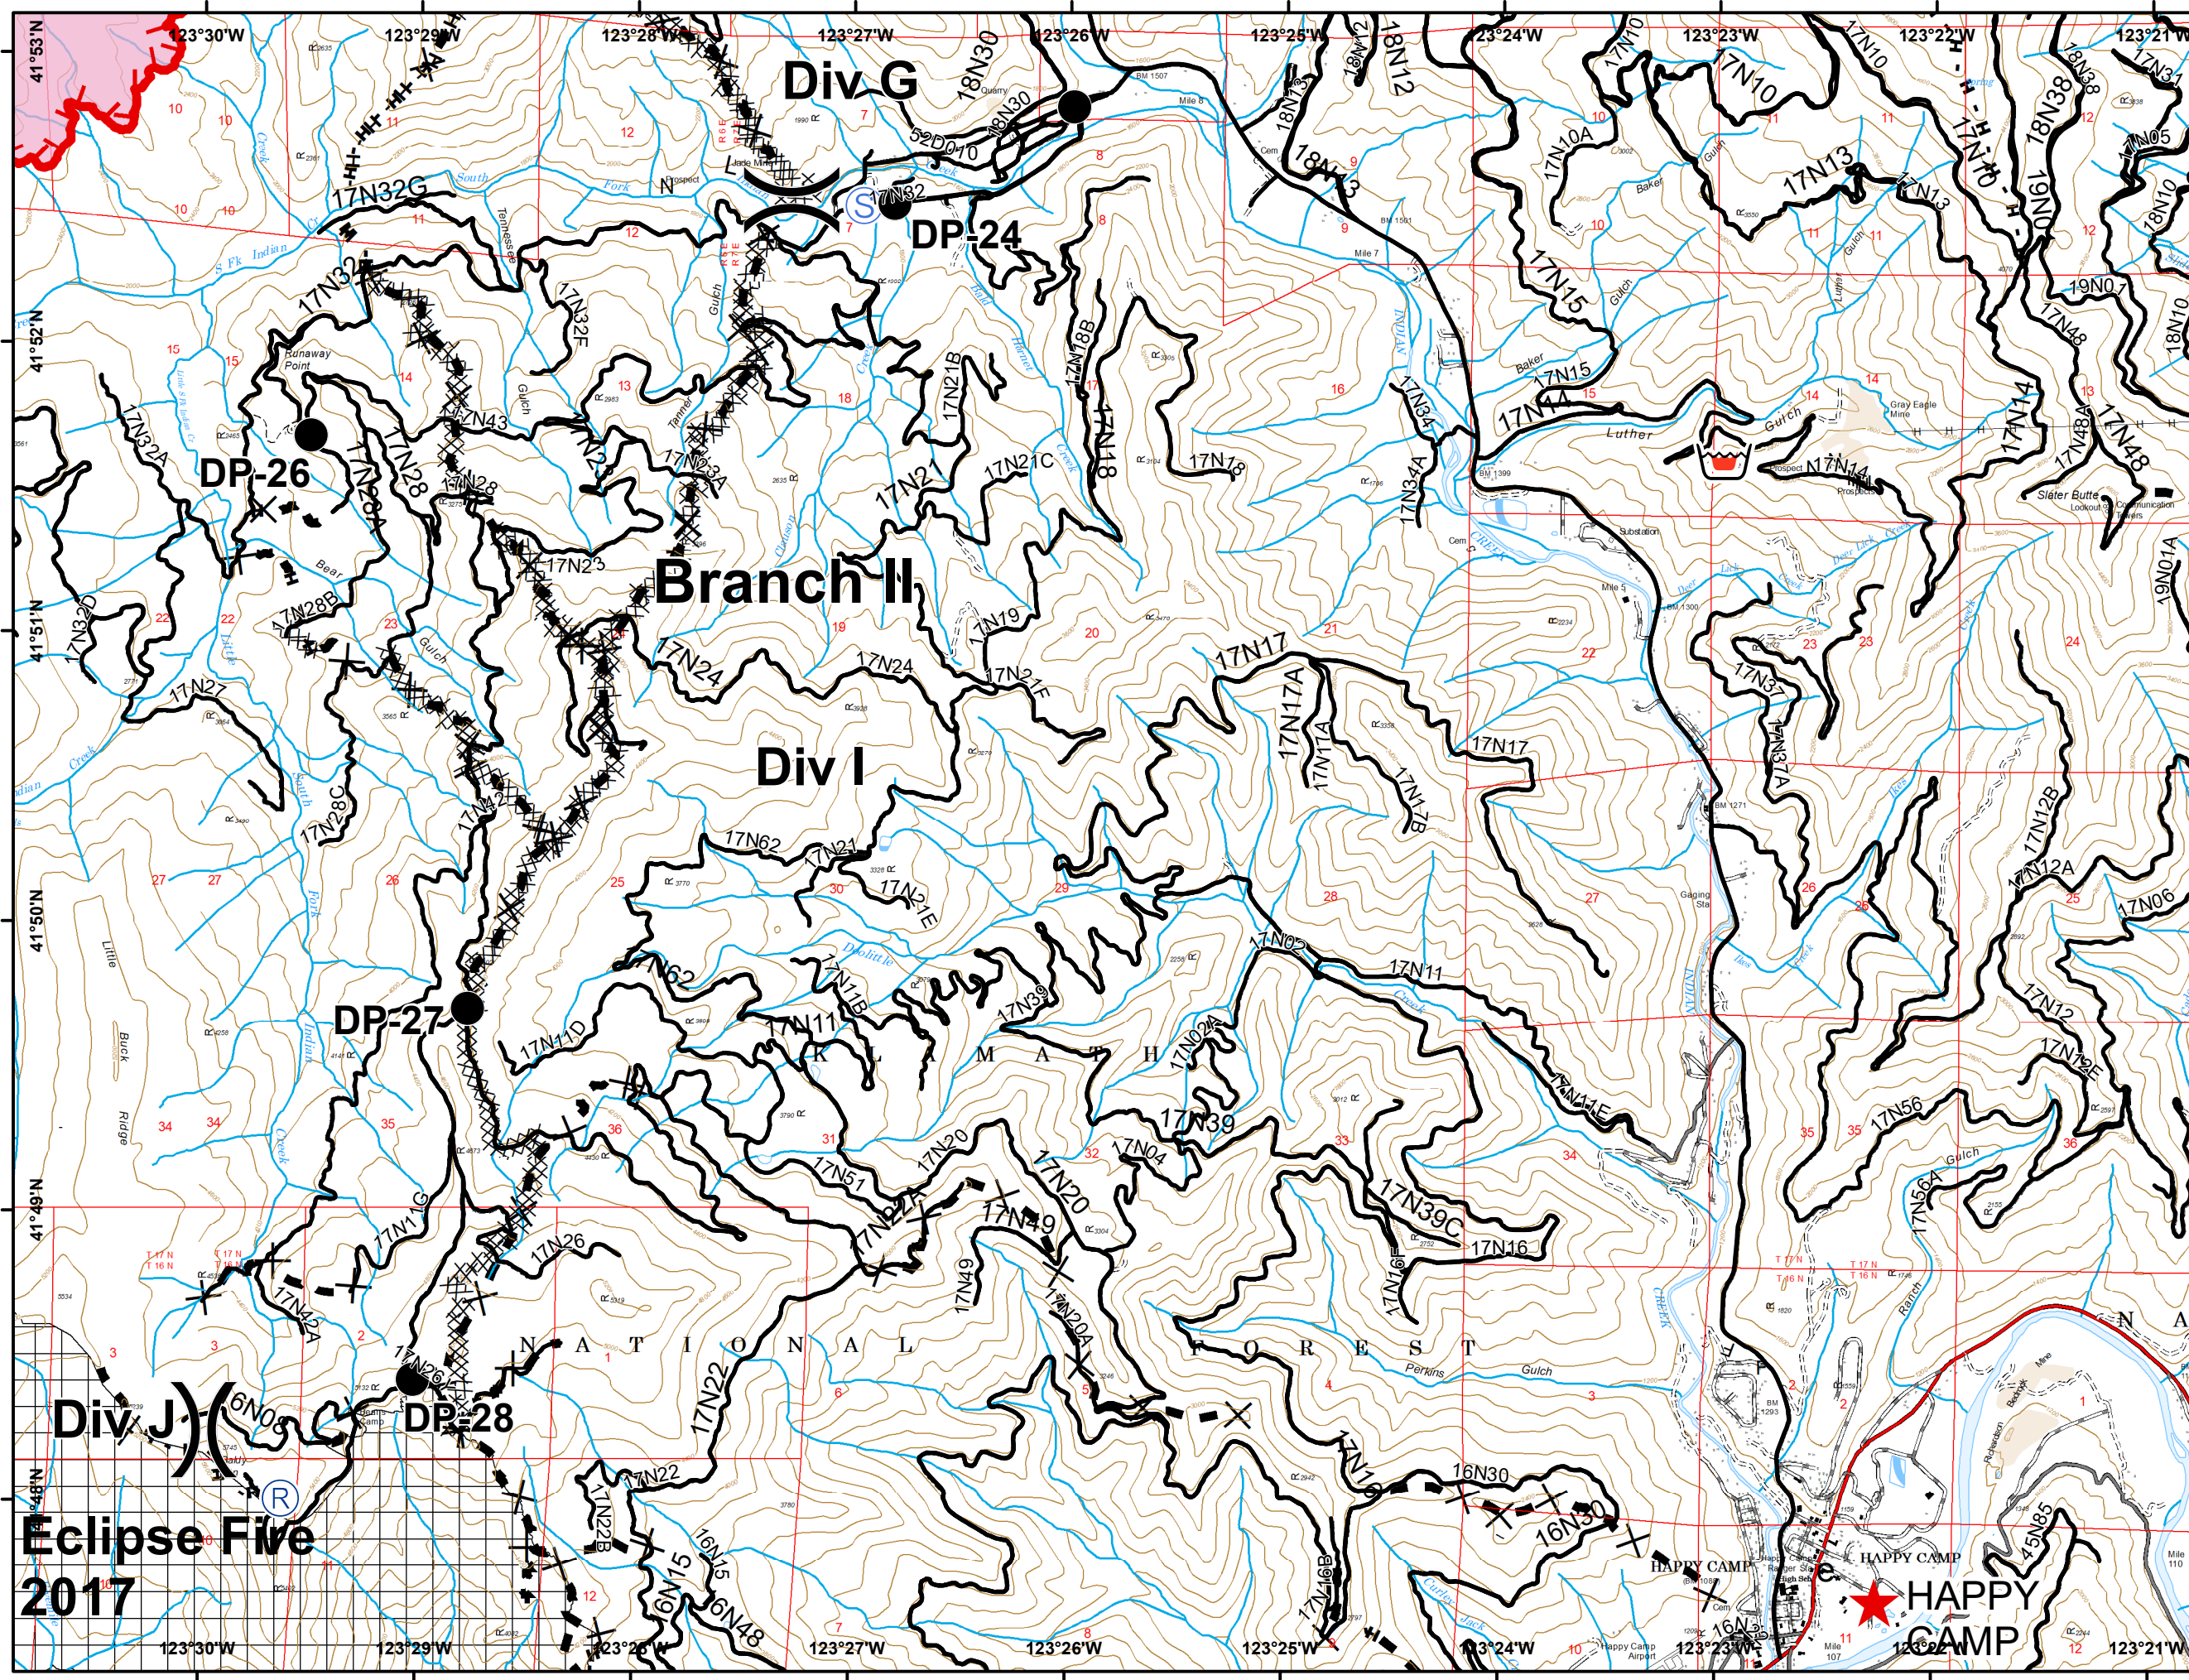

Natchez Fire

OR-RSF-000348

IAP Map

08/05/2018

IR Perimeter - 8/4/2018 @ 0152

9,463 acres

-  Dip Site
-  Drop Point
-  Staging Area
-  Water Source
-  Division Break
-  Branch Break
-  HappyCampRds
-  Uncontrolled Fire Edge
-  Completed Dozer Line
-  Completed Hand Line
-  Road as Completed Line
-  Roads
-  Streams
-  Eclipse Completed Dozer Line
-  Eclipse Hand Line
-  Wildfire Daily Fire Perimeter
-  Historic Fires
-  Inventory Roadless
-  Wilderness

Natchez Fire

OR-RSF-000348

IAP Map

08/05/2018

IR Perimeter - 8/4/2018 @ 0152
9,463 acres

-  Dip Site
-  Drop Point
-  Retardant/Mud Pit
-  Staging Area
-  Water Source
-  Division Break
-  Branch Break
-  HappyCampRds
-  Uncontrolled Fire Edge
-  Completed Line
-  Completed Dozer Line
-  Completed Hand Line
-  Road as Completed Line
-  Roads
-  Streams
-  Eclipse Completed Dozer Line
-  Eclipse Hand Line
-  Wildfire Daily Fire Perimeter
-  Wilderness

Natchez Fire

OR-RSF-000348

IAP Map

08/05/2018

IR Perimeter - 8/4/2018 @ 0152
9,463 acres

-  Drop Point
-  Repeater
-  Staging Area
-  Division Break
-  Branch Break
-  Uncontrolled Fire Edge
-  Completed Dozer Line
-  Completed Hand Line
-  Roads
-  Streams
-  Eclipse Completed Dozer Line
-  Eclipse Hand Line
-  Wildfire Daily Fire Perimeter
-  Historic Fires
-  Wilderness

Natchez Fire

OR-RSF-000348

IAP Map

08/05/2018

IR Perimeter - 8/4/2018 @ 0152
9,463 acres

-  Towns
-  Drop Point
-  Repeater
-  Retardant/Mud Pit
-  Staging Area
-  Division Break
-  HappyCampRds
-  Uncontrolled Fire Edge
-  Completed Dozer Line
-  Completed Hand Line
-  Roads
-  Streams
-  Eclipse Completed Dozer Line
-  Eclipse Hand Line
-  Wildfire Daily Fire Perimeter
-  Historic Fires
-  Wilderness