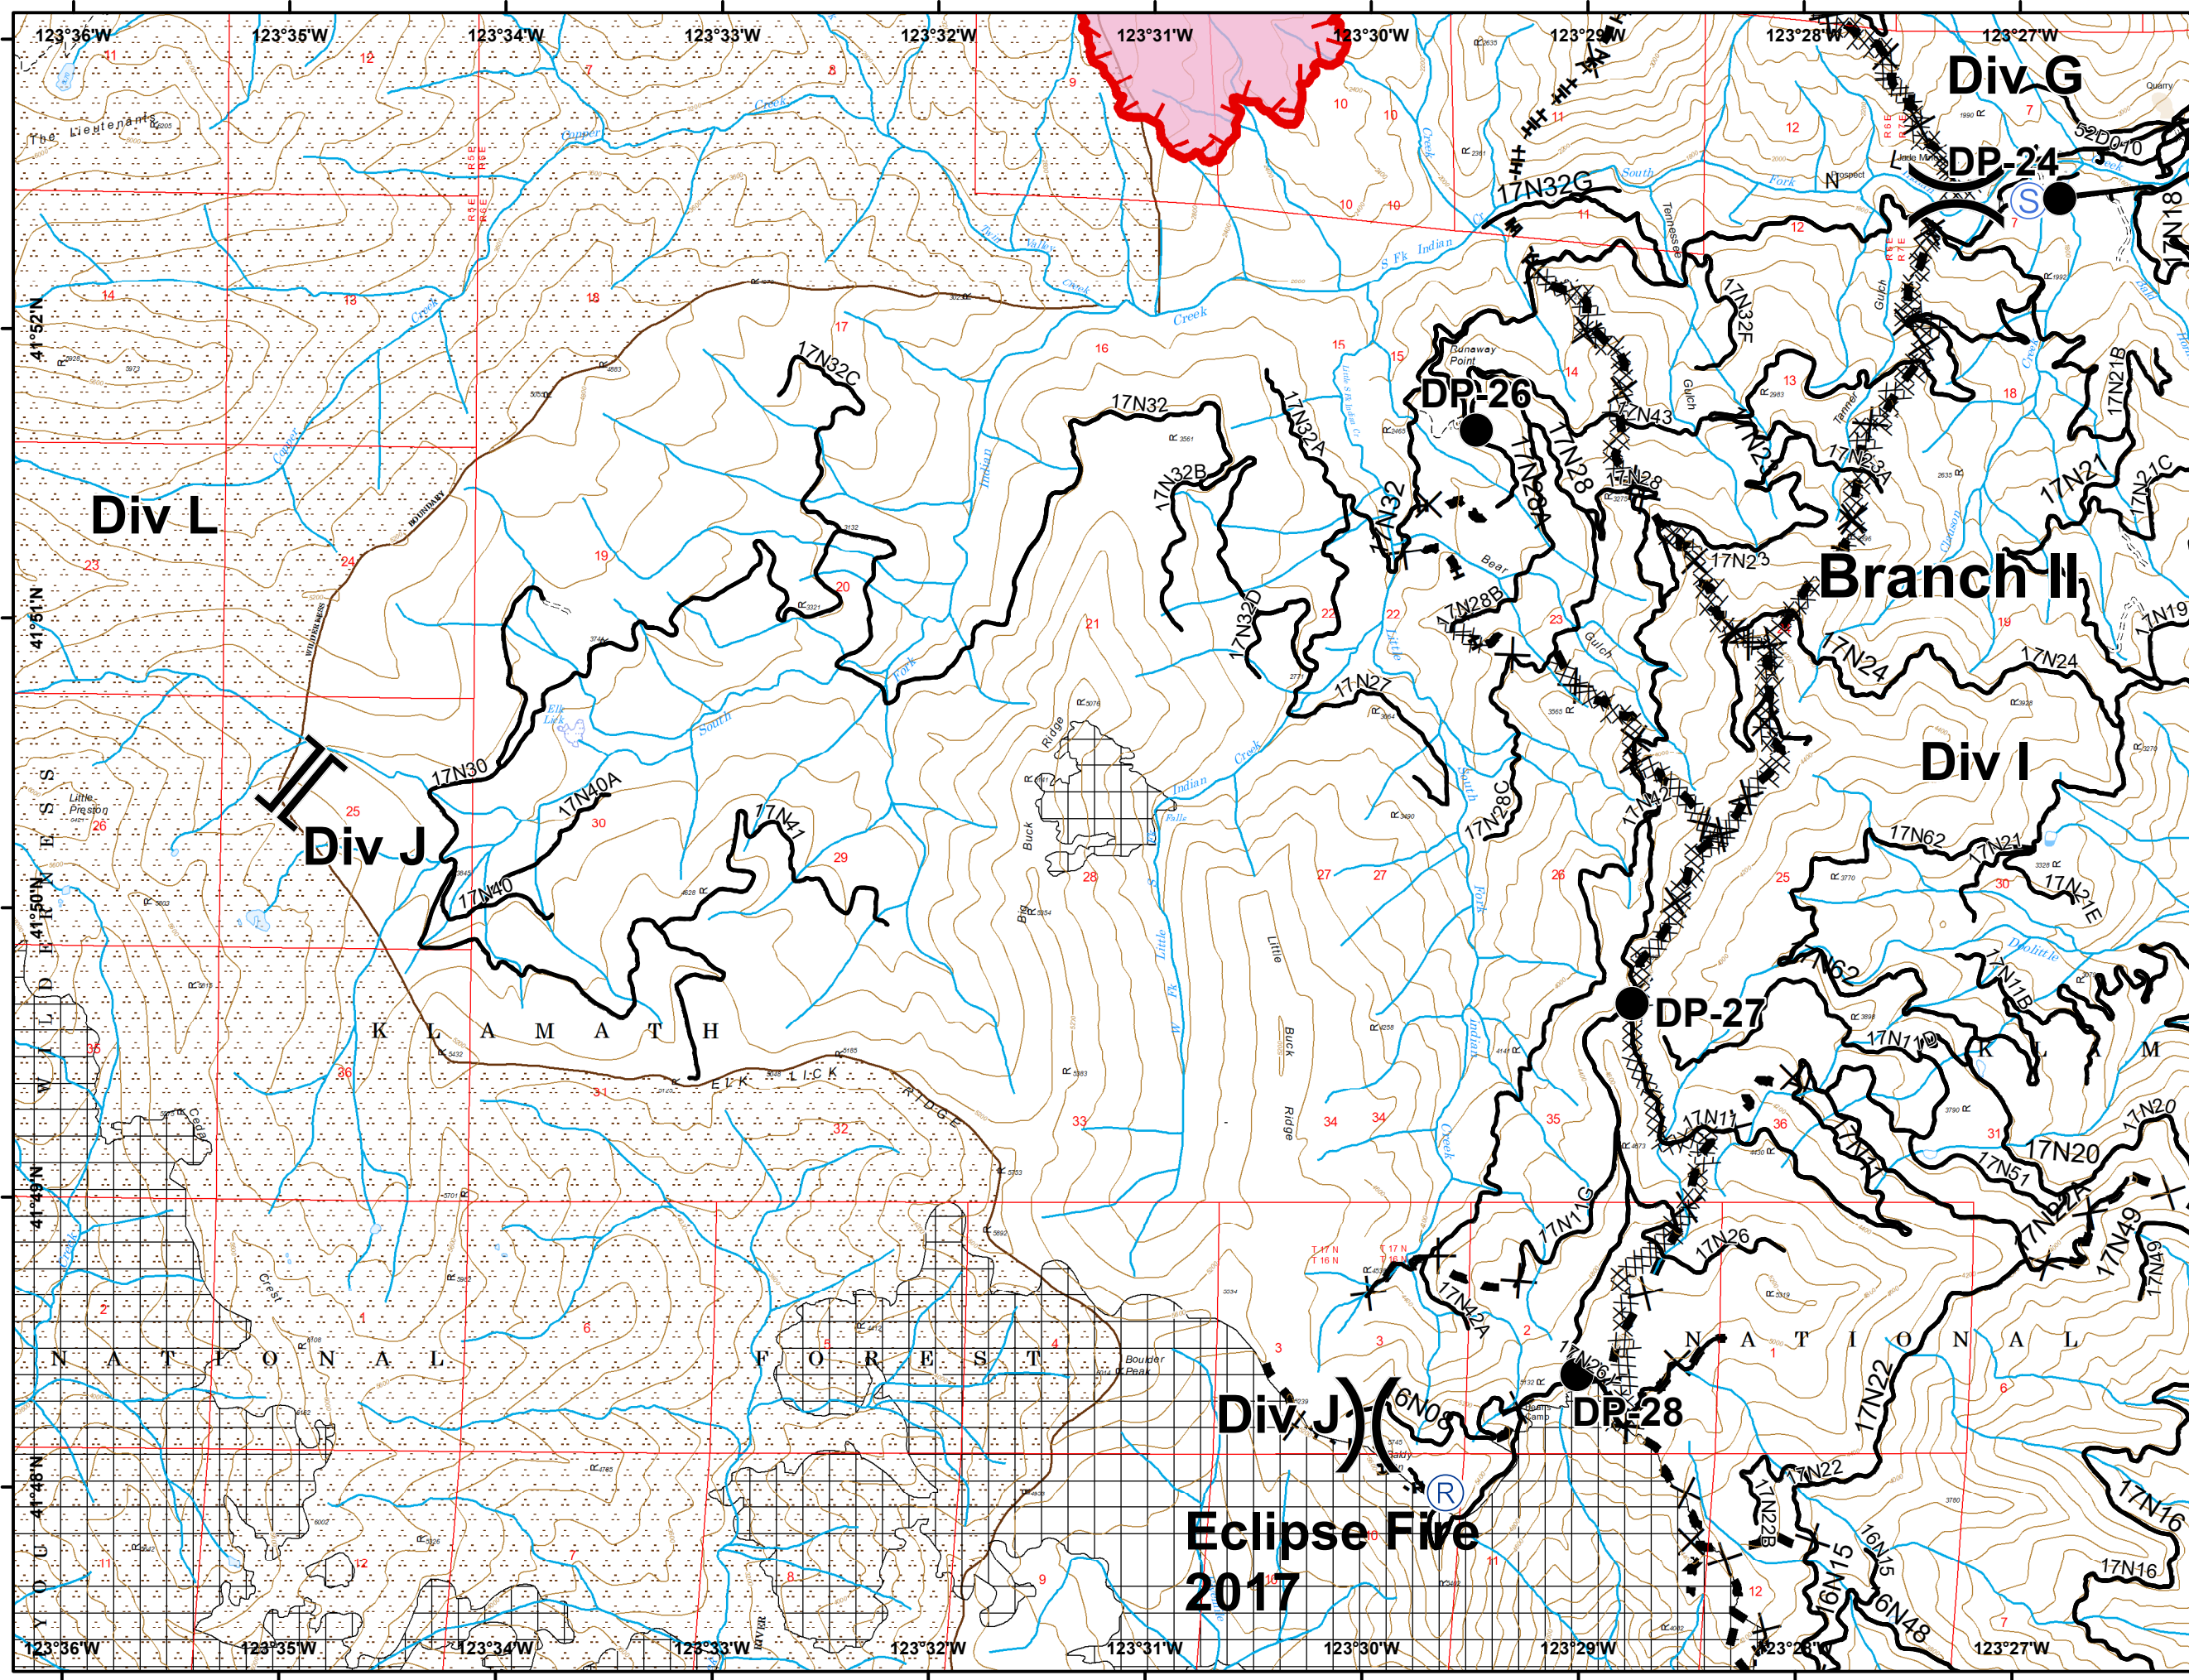

Natchez Fire

OR-RSF-000348

IAP Map

08/05/2018

IR Perimeter - 8/4/2018 @ 0152

9,463 acres

-  Dip Site
-  Drop Point
-  Staging Area
-  Water Source
-  Division Break
-  Branch Break
-  HappyCampRds
-  Uncontrolled Fire Edge
-  Completed Dozer Line
-  Completed Hand Line
-  Road as Completed Line
-  Roads
-  Streams
-  Eclipse Completed Dozer Line
-  Eclipse Hand Line
-  Wildfire Daily Fire Perimeter
-  Historic Fires
-  Inventory Roadless
-  Wilderness

Natchez Fire

OR-RSF-000348

IAP Map

08/05/2018

IR Perimeter - 8/4/2018 @ 0152
9,463 acres

-  Dip Site
-  Drop Point
-  Retardant/Mud Pit
-  Staging Area
-  Water Source
-  Division Break
-  Branch Break
-  HappyCampRds
-  Uncontrolled Fire Edge
-  Completed Line
-  Completed Dozer Line
-  Completed Hand Line
-  Road as Completed Line
-  Roads
-  Streams
-  Eclipse Completed Dozer Line
-  Eclipse Hand Line
-  Wildfire Daily Fire Perimeter
-  Wilderness

Natchez Fire

OR-RSF-000348

IAP Map

08/05/2018

IR Perimeter - 8/4/2018 @ 0152
9,463 acres

-  Drop Point
-  Repeater
-  Staging Area
-  Division Break
-  Branch Break
-  Uncontrolled Fire Edge
-  Completed Dozer Line
-  Completed Hand Line
-  Roads
-  Streams
-  Eclipse Completed Dozer Line
-  Eclipse Hand Line
-  Wildfire Daily Fire Perimeter
-  Historic Fires
-  Wilderness

Natchez Fire

OR-RSF-000348

IAP Map

08/05/2018

IR Perimeter - 8/4/2018 @ 0152
9,463 acres

-  Towns
-  Drop Point
-  Repeater
-  Retardant/Mud Pit
-  Staging Area
-  Division Break
-  HappyCampRds
-  Uncontrolled Fire Edge
-  Completed Dozer Line
-  Completed Hand Line
-  Roads
-  Streams
-  Eclipse Completed Dozer Line
-  Eclipse Hand Line
-  Wildfire Daily Fire Perimeter
-  Historic Fires
-  Wilderness