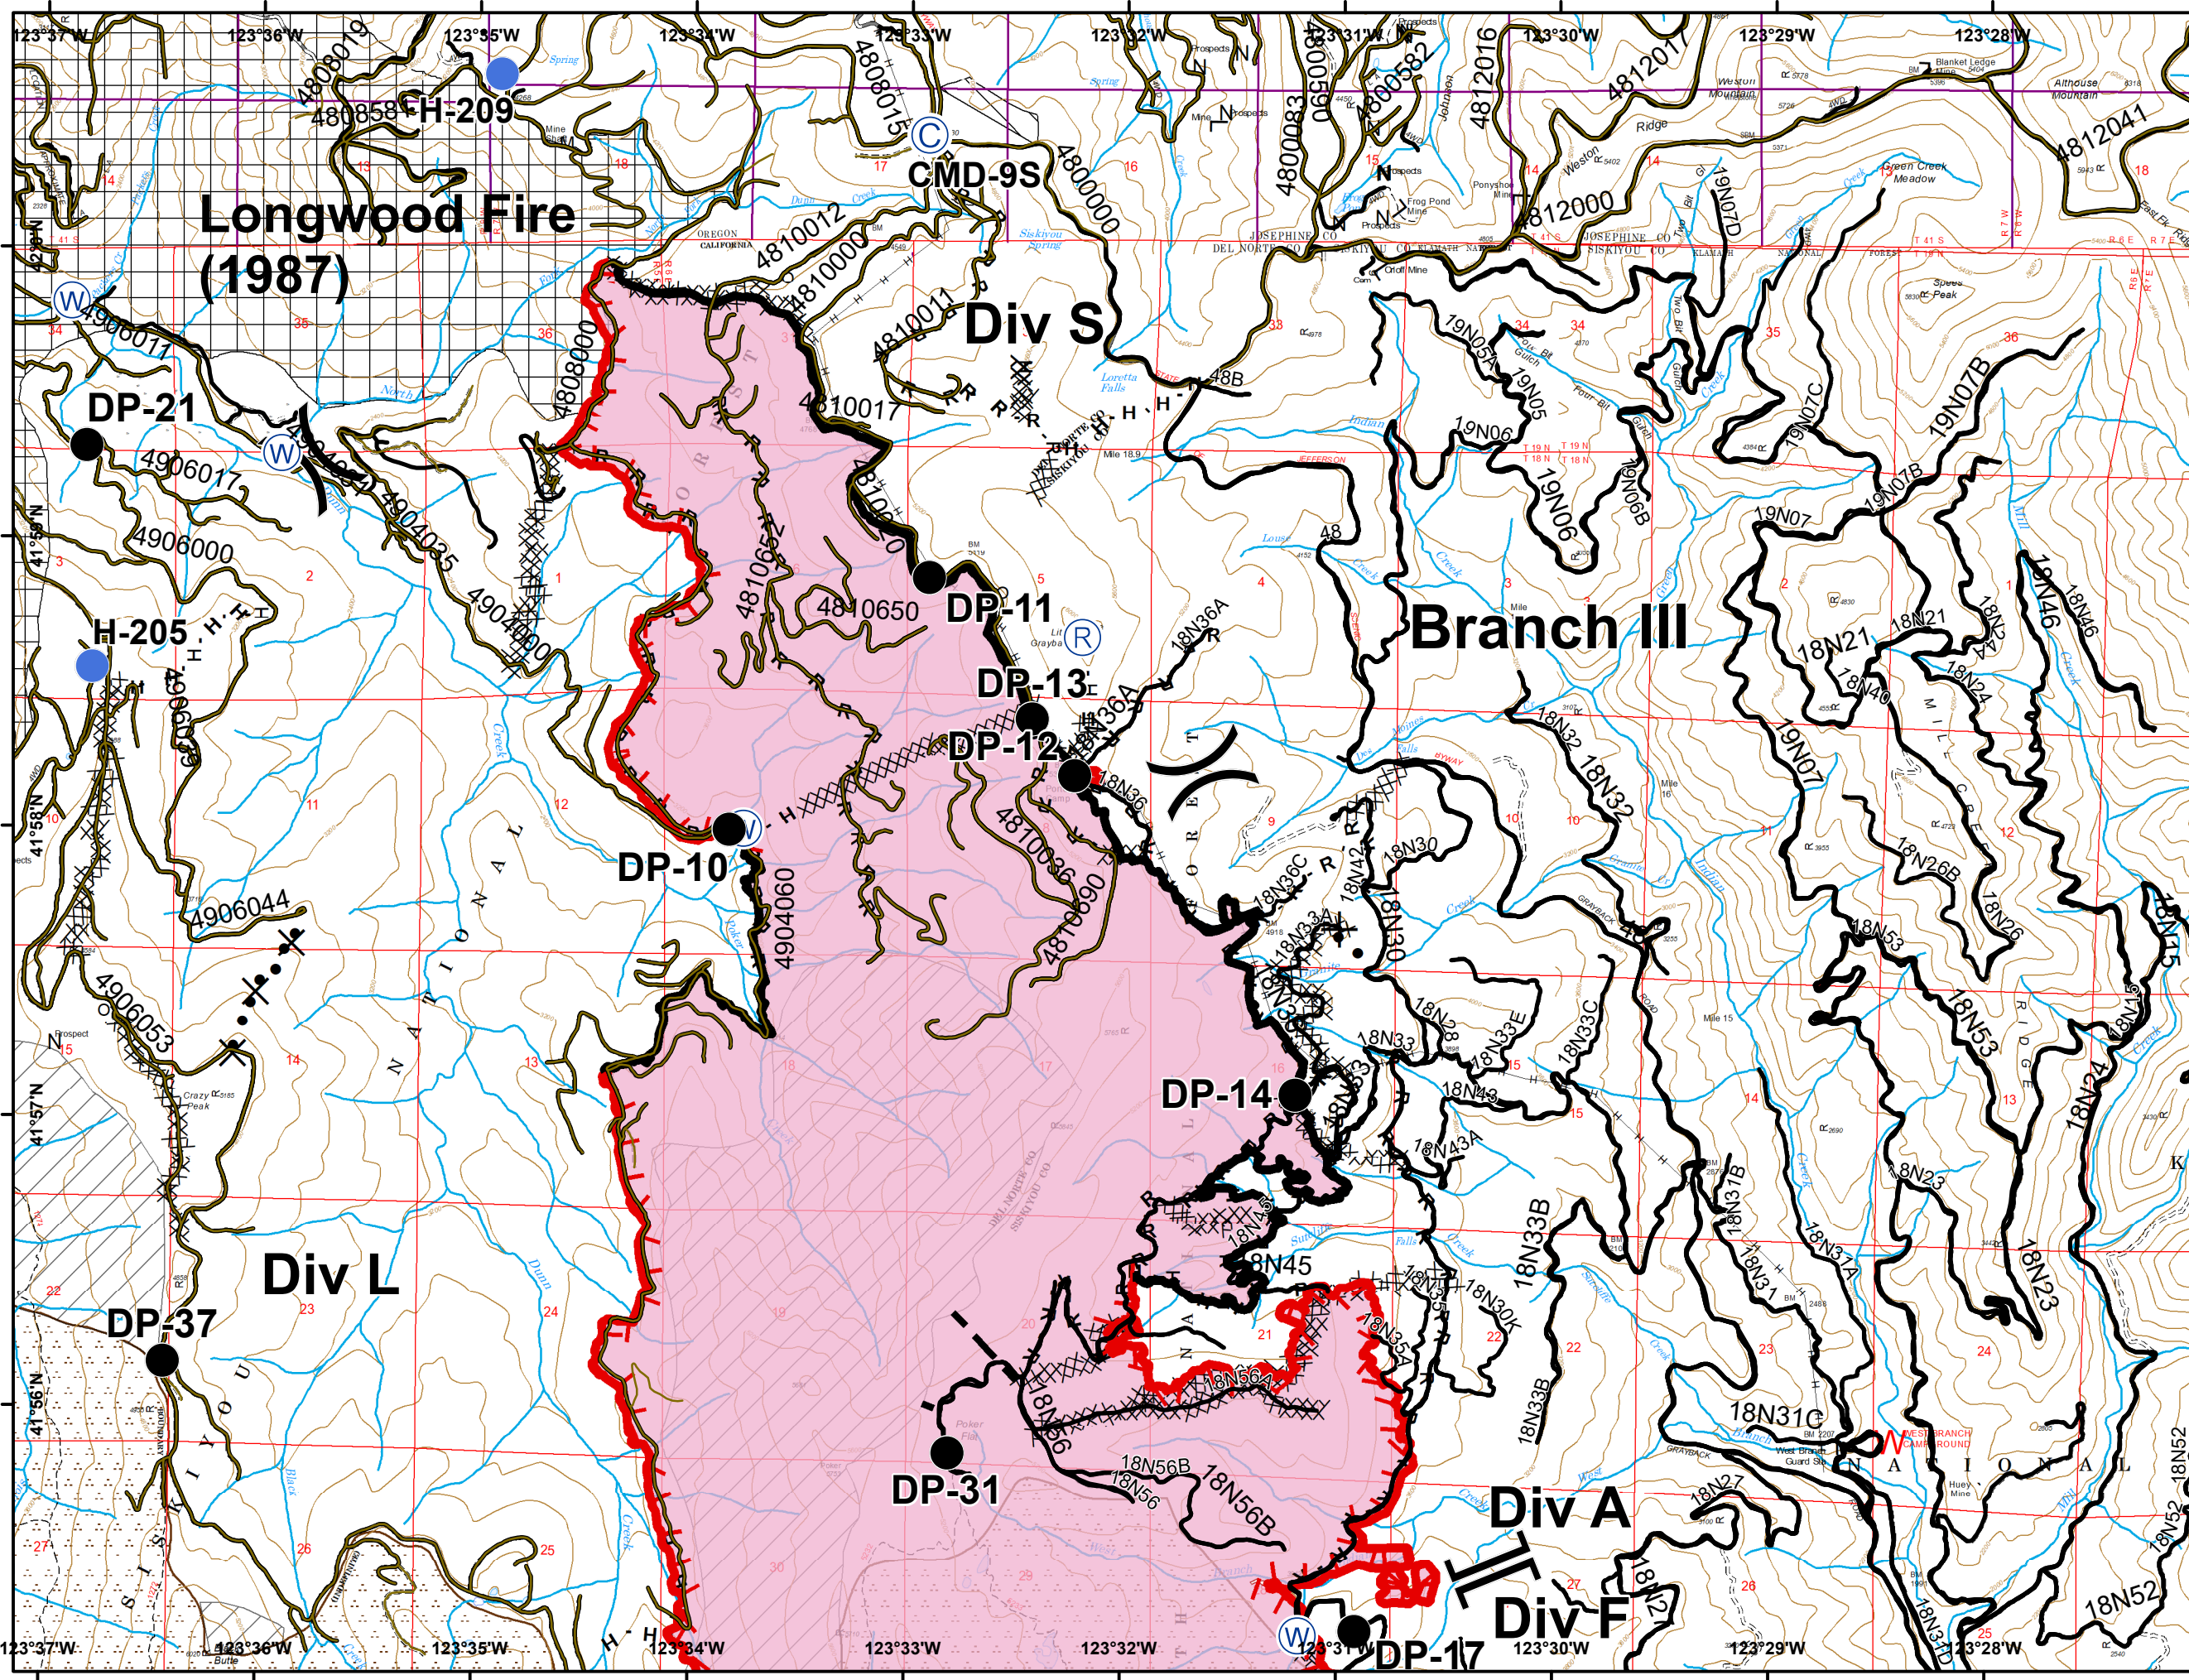

Natchez Fire
 OR-RSF-000354
IAP Map Index
 08/05/2018
 IR Perimeter - 8/4/2018 @ 0152
 Natchez 9,463 acres

- ★ Towns
- HappyCampRds
- Completed Line
- Uncontrolled Fire Edge
- XXXXX Completed Dozer Line
- H - H Completed Hand Line
- R - R Road as Completed Line
- ⊗ • Proposed Dozer Line
- Planned Fire Line
- Ⓒ Camp
- ⊕ Dip Site
- Drop Point
- Helispot
- Ⓔ Repeater
- 🪣 Retardant/Mud Pit
- Ⓔ Staging Area
- Ⓔ Water Source
-) Division Break
- || Branch Break
- Roads
- Wildfire Daily Fire Perimeter
- Wilderness

9,463 acres

-  Camp
-  Drop Point
-  Helispot
-  Repeater
-  Water Source
-  Division Break
-  Branch Break
-  HappyCampRds
-  Uncontrolled Fire Edge
-  Completed Line
-  Completed Dozer Line
-  Completed Hand Line
-  Road as Completed Line
-  Proposed Dozer Line
-  Planned Fire Line
-  Roads
-  Streams
-  Wildfire Daily Fire Perimeter
-  Inventory Roadless
-  RRSNF_BotanicalAreas
-  Wilderness
-  Historic Fires

Natchez Fire

OR-RSF-000348

IAP Map

08/05/2018

IR Perimeter - 8/4/2018 @ 0152

9,463 acres

-  Dip Site
-  Drop Point
-  Staging Area
-  Water Source
-  Division Break
-  Branch Break
-  HappyCampRds
-  Uncontrolled Fire Edge
-  Completed Dozer Line
-  Completed Hand Line
-  Road as Completed Line
-  Roads
-  Streams
-  Eclipse Completed Dozer Line
-  Eclipse Hand Line
-  Wildfire Daily Fire Perimeter
-  Historic Fires
-  Inventory Roadless
-  Wilderness

Natchez Fire

OR-RSF-000348

IAP Map

08/05/2018

IR Perimeter - 8/4/2018 @ 0152
9,463 acres

-  Dip Site
-  Drop Point
-  Retardant/Mud Pit
-  Staging Area
-  Water Source
-  Division Break
-  Branch Break
-  HappyCampRds
-  Uncontrolled Fire Edge
-  Completed Line
-  Completed Dozer Line
-  Completed Hand Line
-  Road as Completed Line
-  Roads
-  Streams
-  Eclipse Completed Dozer Line
-  Eclipse Hand Line
-  Wildfire Daily Fire Perimeter
-  Wilderness