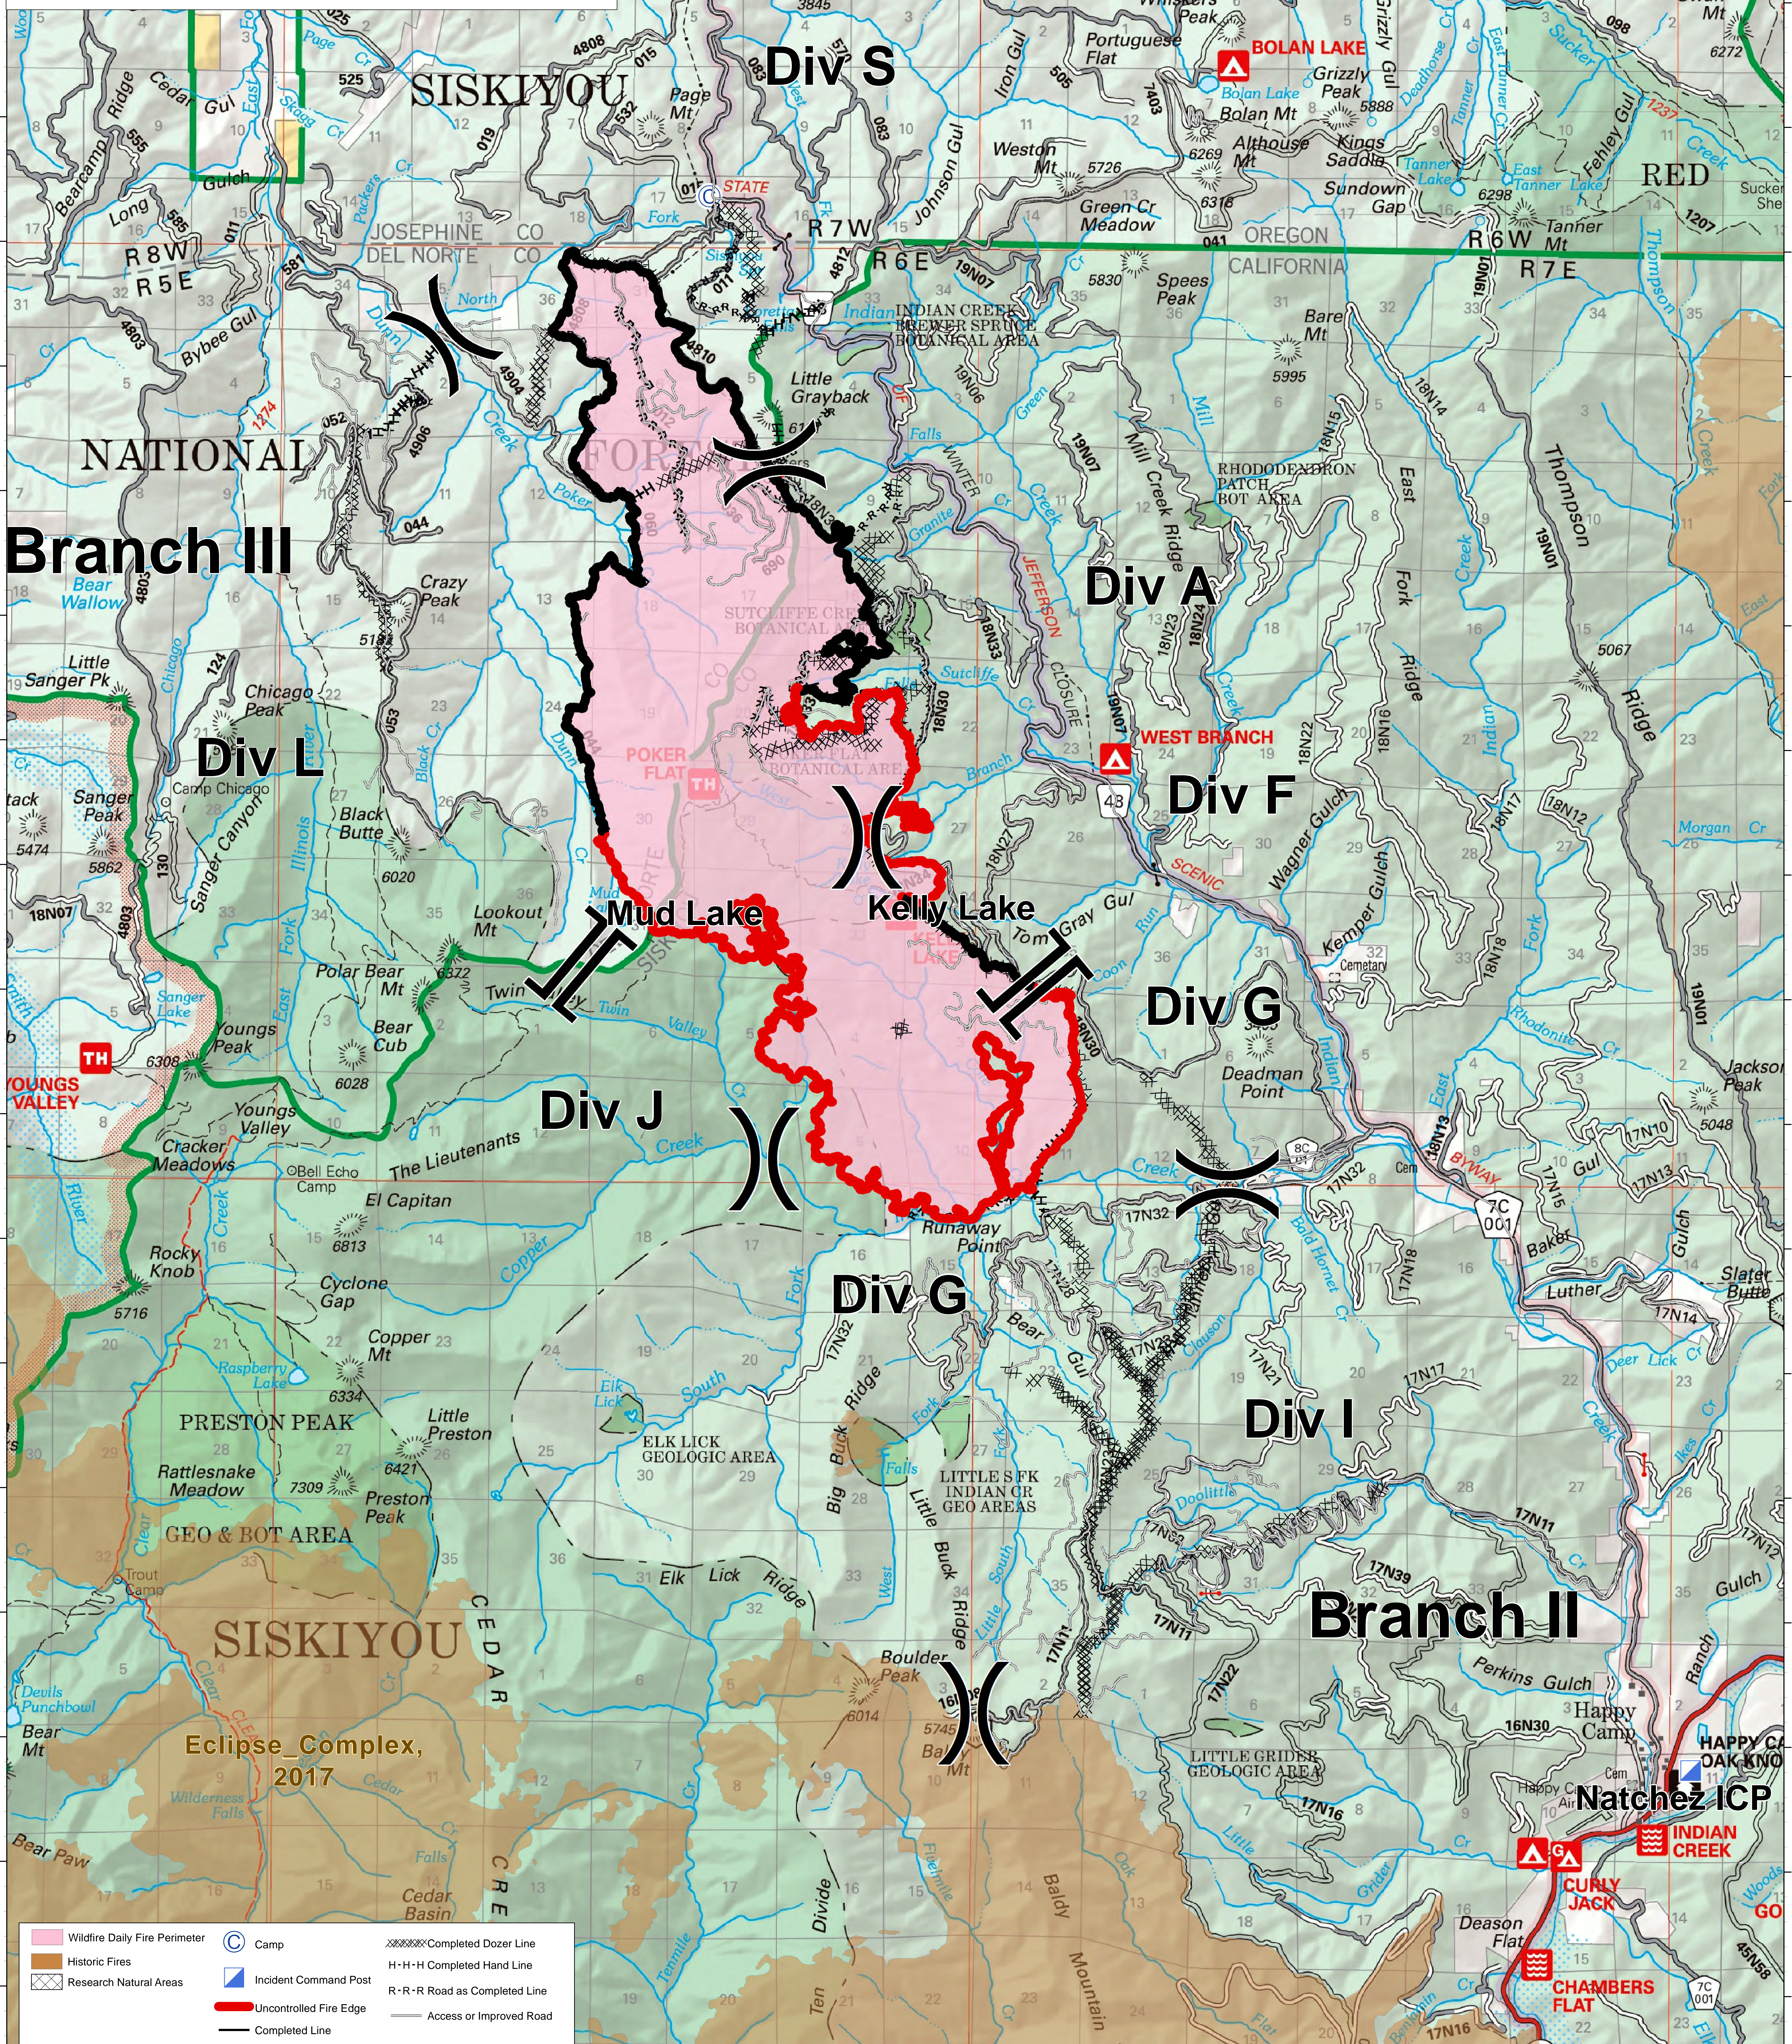

Natchez Fire

OR-RSF-000348

Public Information Map

08/09/2018

IR Perimeter

08/8/2018 @ 0212 am

11,600 acres

	Wildfire Daily Fire Perimeter		Camp		Completed Dozer Line
	Historic Fires		Incident Command Post		Completed Hand Line
	Research Natural Areas		Uncontrolled Fire Edge		Road as Completed Line
	Completed Line		Access or Improved Road		