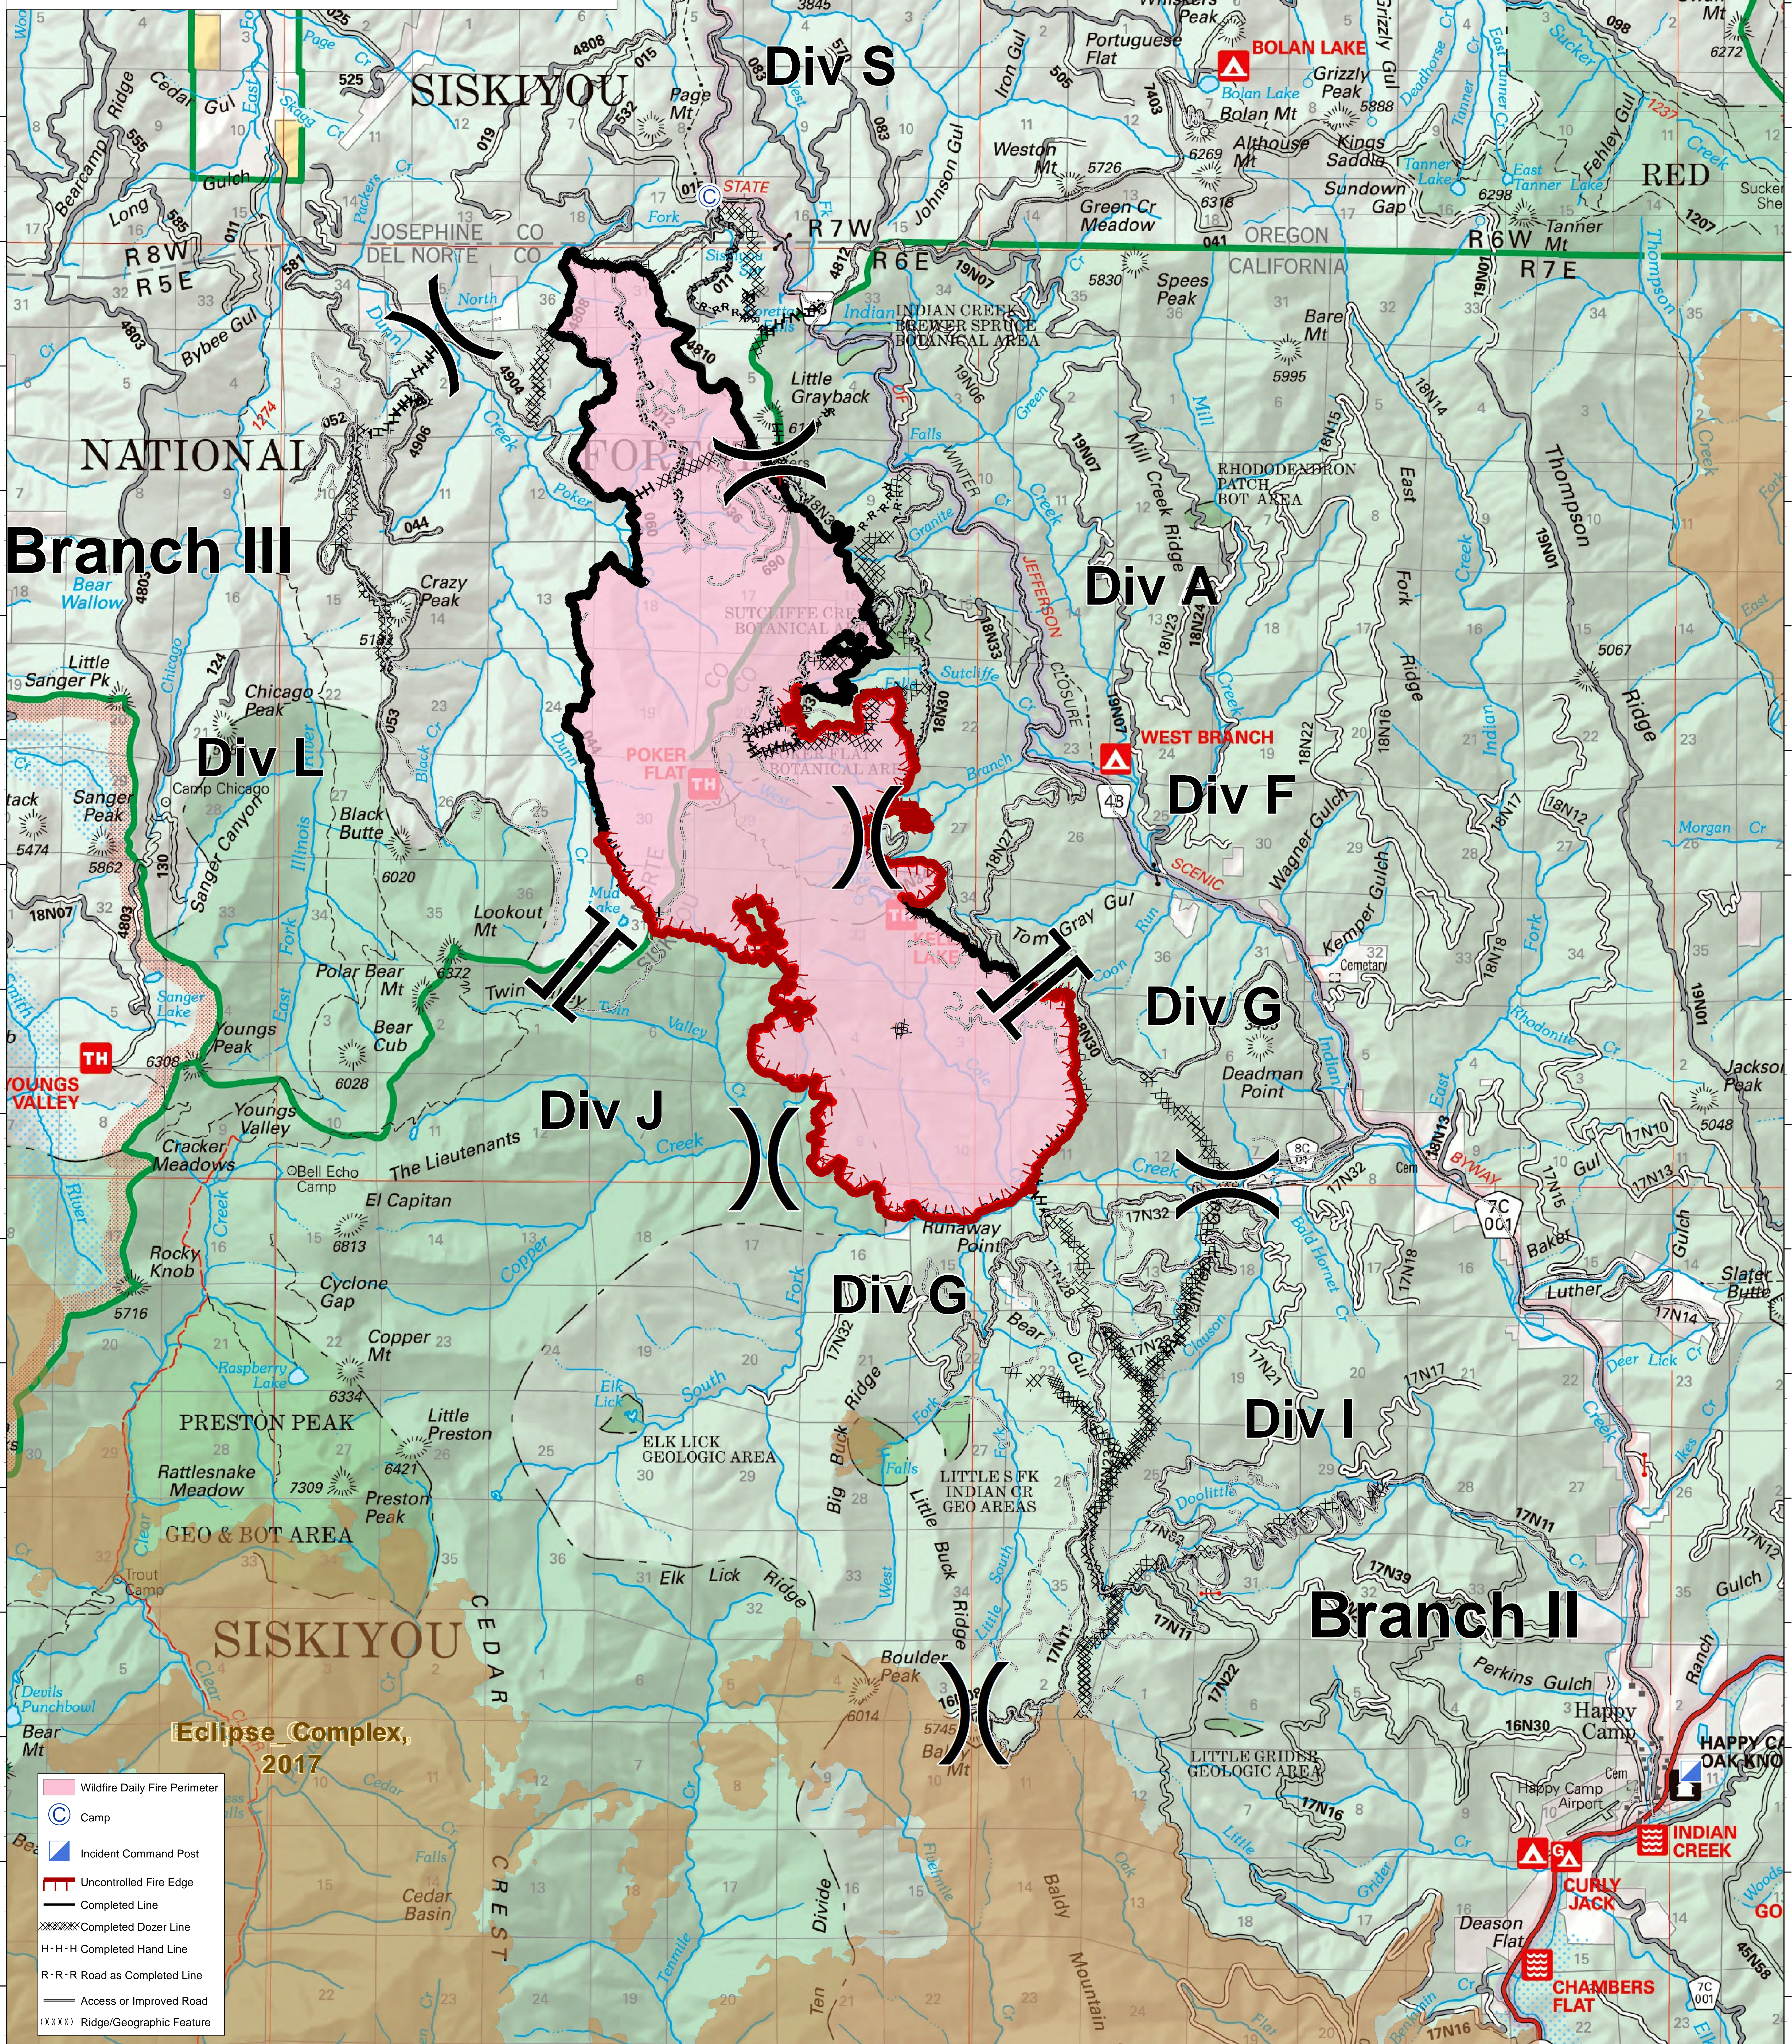

Natchez Fire

OR-RSF-000348

Public Information Map

08/10/2018

IR Perimeter

08/9/2018 @ 2249 pm

11,899 acres

0 1 2 3 4 Miles

- Wildfire Daily Fire Perimeter
- Camp
- Incident Command Post
- Uncontrolled Fire Edge
- Completed Line
- Completed Dozer Line
- Completed Hand Line
- R-R Road as Completed Line
- Access or Improved Road
- Ridge/Geographic Feature