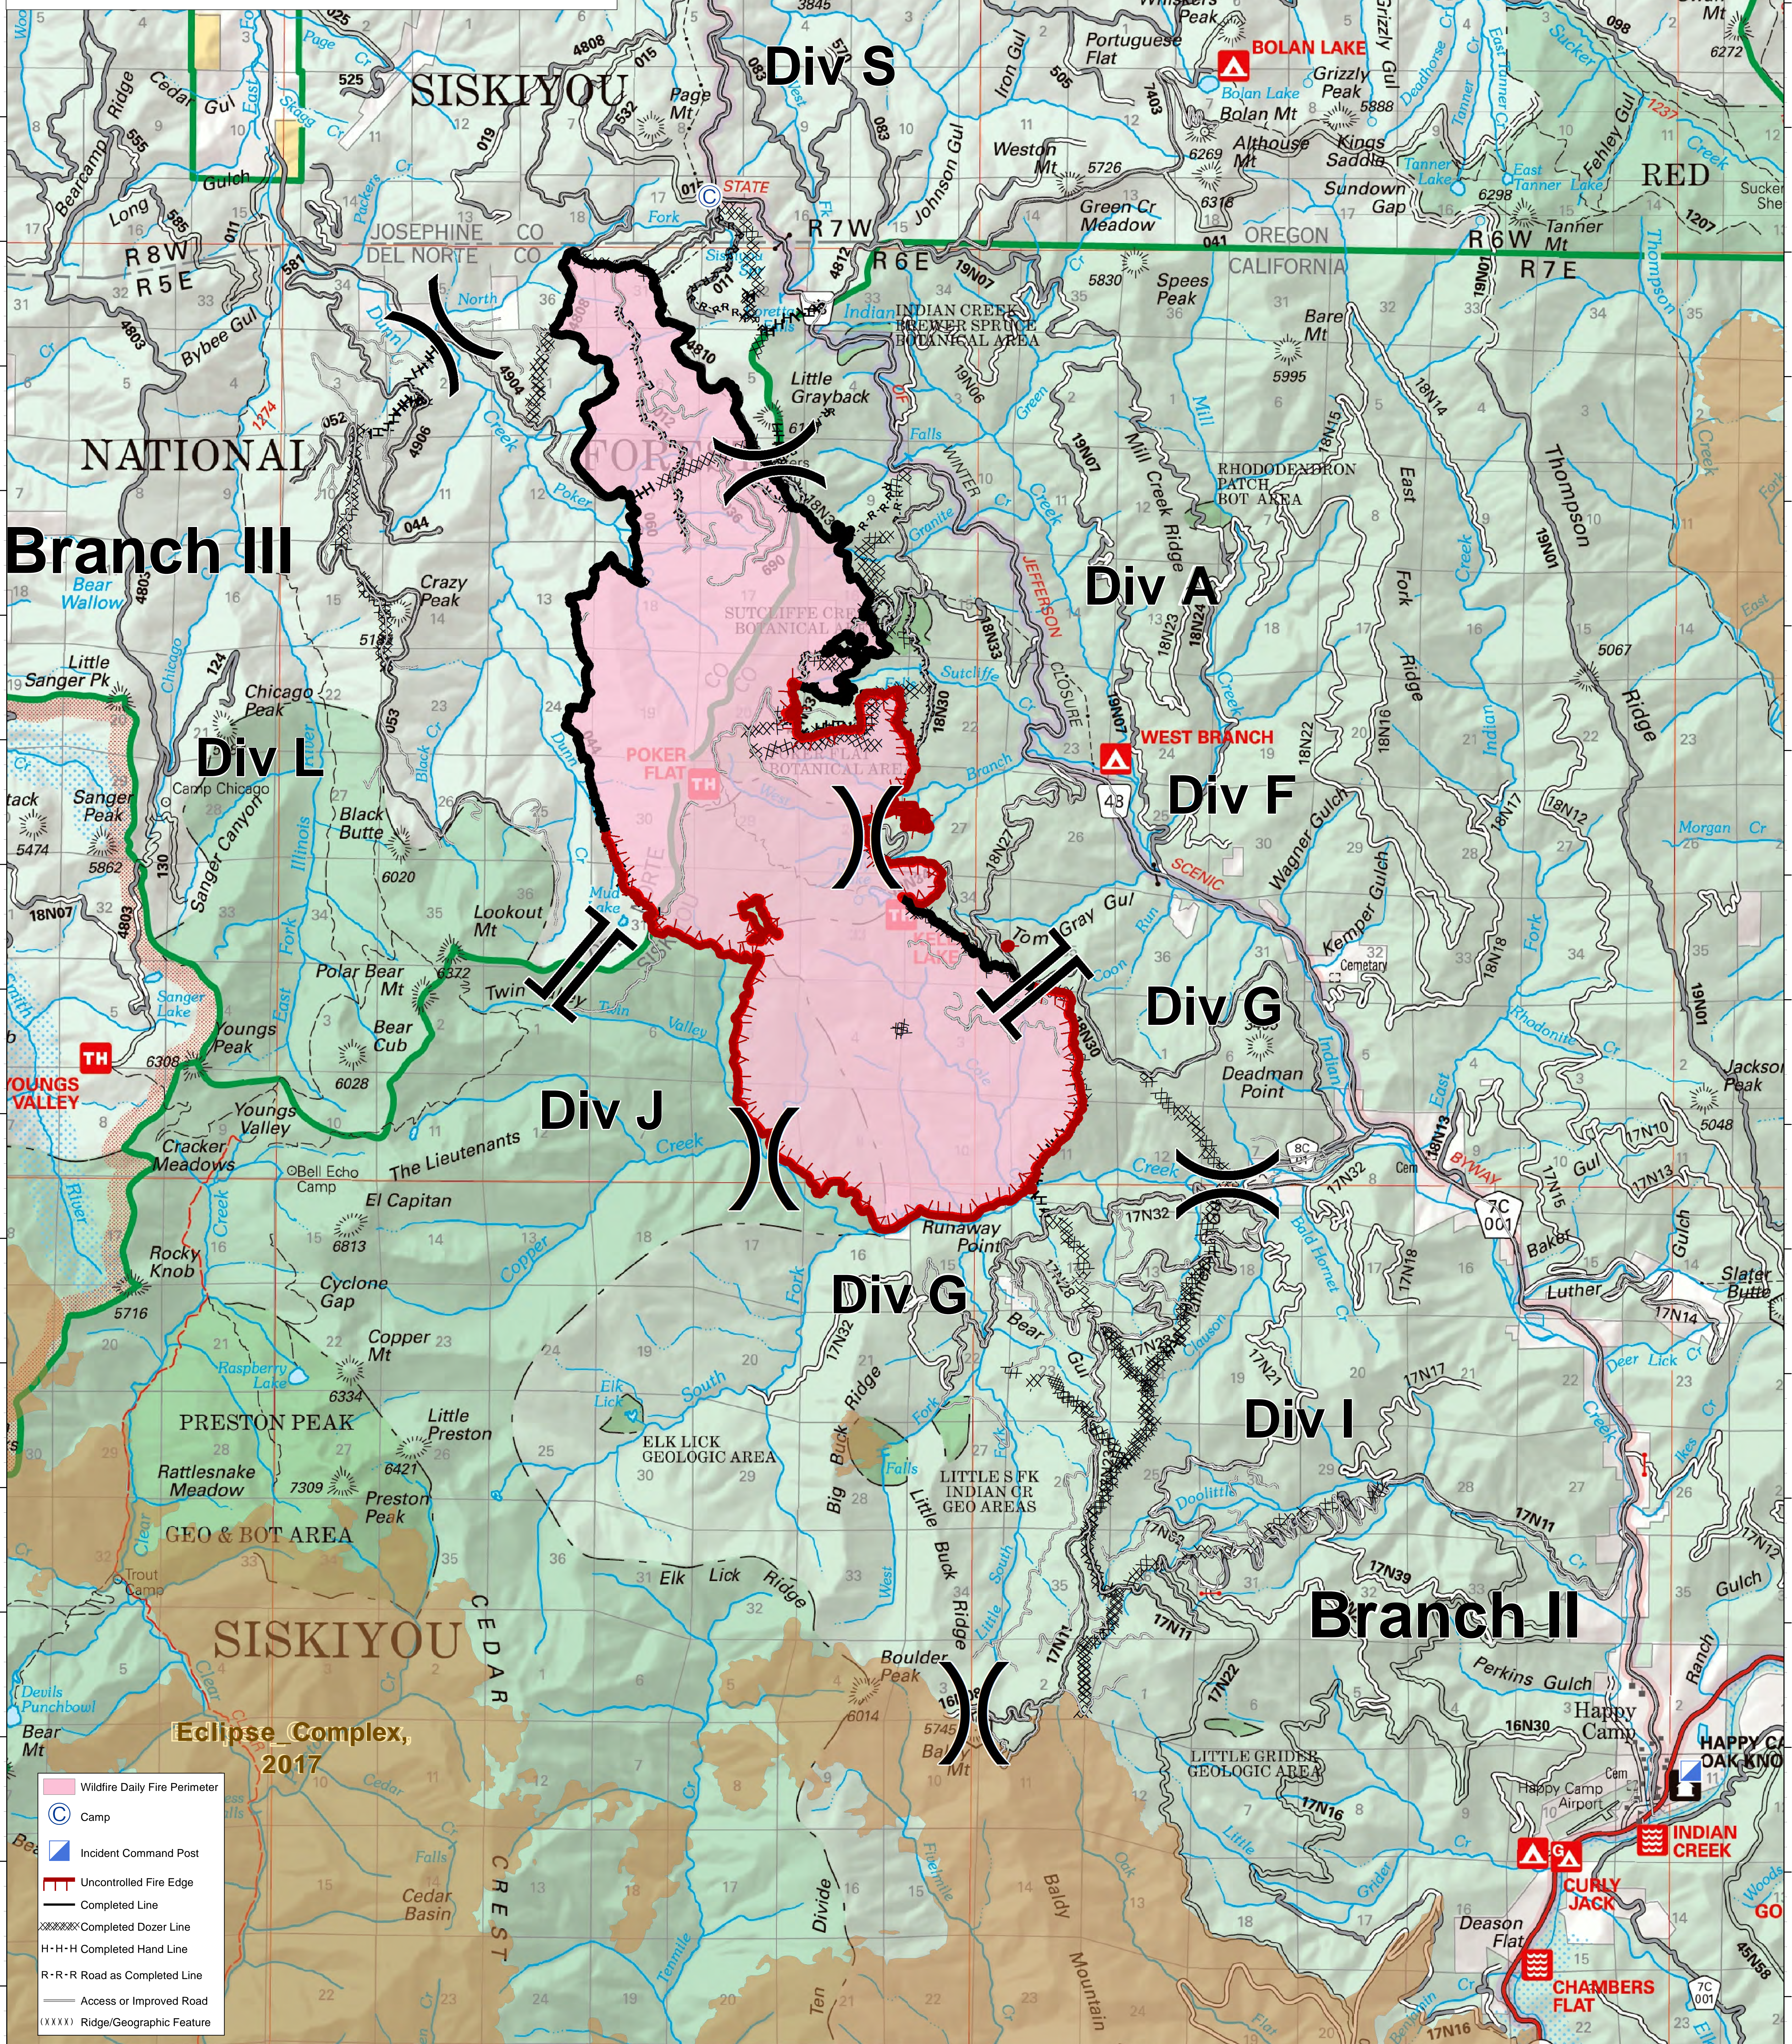

# Natchez Fire

OR-RSF-000348

## Public Information Map

08/11/2018

IR Perimeter

08/11/2018 @ 0101 am

12,449 acres

- Wildfire Daily Fire Perimeter
- Camp
- Incident Command Post
- Uncontrolled Fire Edge
- Completed Line
- Completed Dozer Line
- Completed Hand Line
- R-R Road as Completed Line
- Access or Improved Road
- Ridge/Geographic Feature