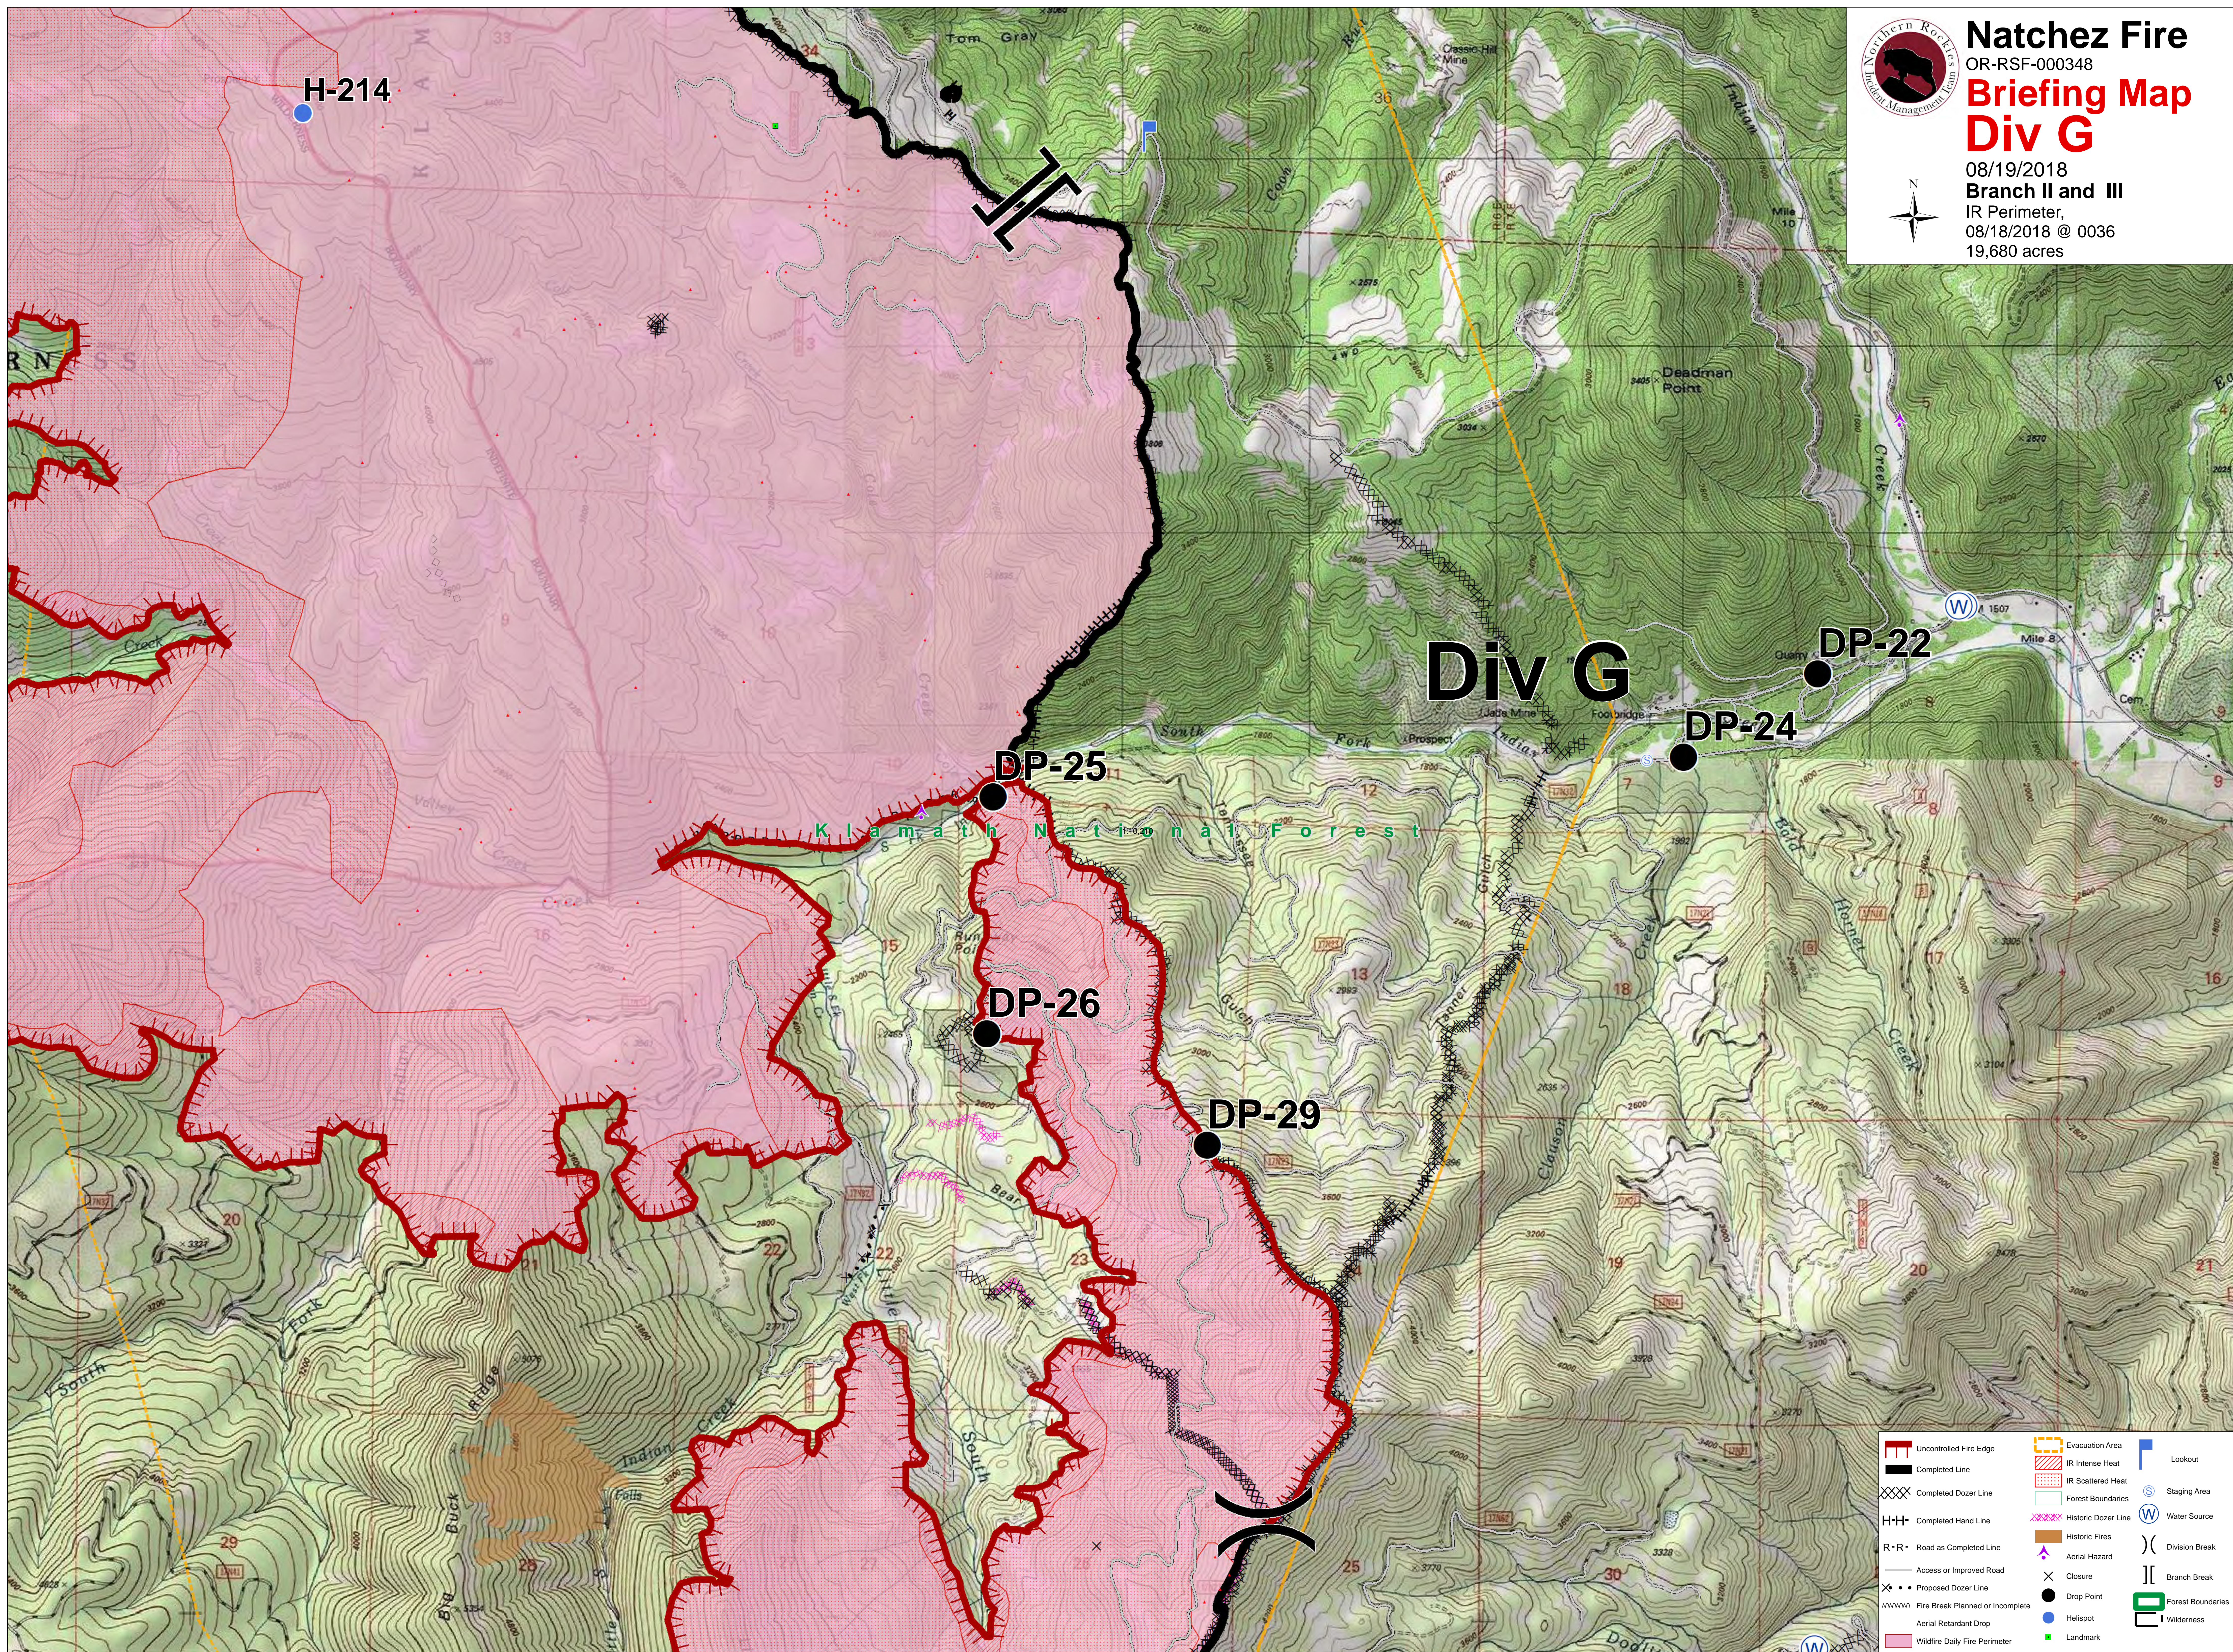

Natchez Fire

Briefing Map

Div G

OR-RSF-000348
 08/19/2018
 Branch II and III
 IR Perimeter,
 08/18/2018 @ 0036
 19,680 acres

	Uncontrolled Fire Edge		Evacuation Area		Lookout
	Completed Line		IR Intense Heat		Staging Area
	Completed Dozer Line		IR Scattered Heat		Water Source
	Completed Hand Line		Forest Boundaries		Wilderness
	Historic Dozer Line		Historic Fires		Closure
	Road as Completed Line		Access or Improved Road		Drop Point
	Proposed Dozer Line		Aerial Retardant Drop		Hellspot
	Fire Break Planned or Incomplete		Wildfire Daily Fire Perimeter		Landmark
	Aerial Hazard				
	Division Break				
	Branch Break				
	Forest Boundaries				