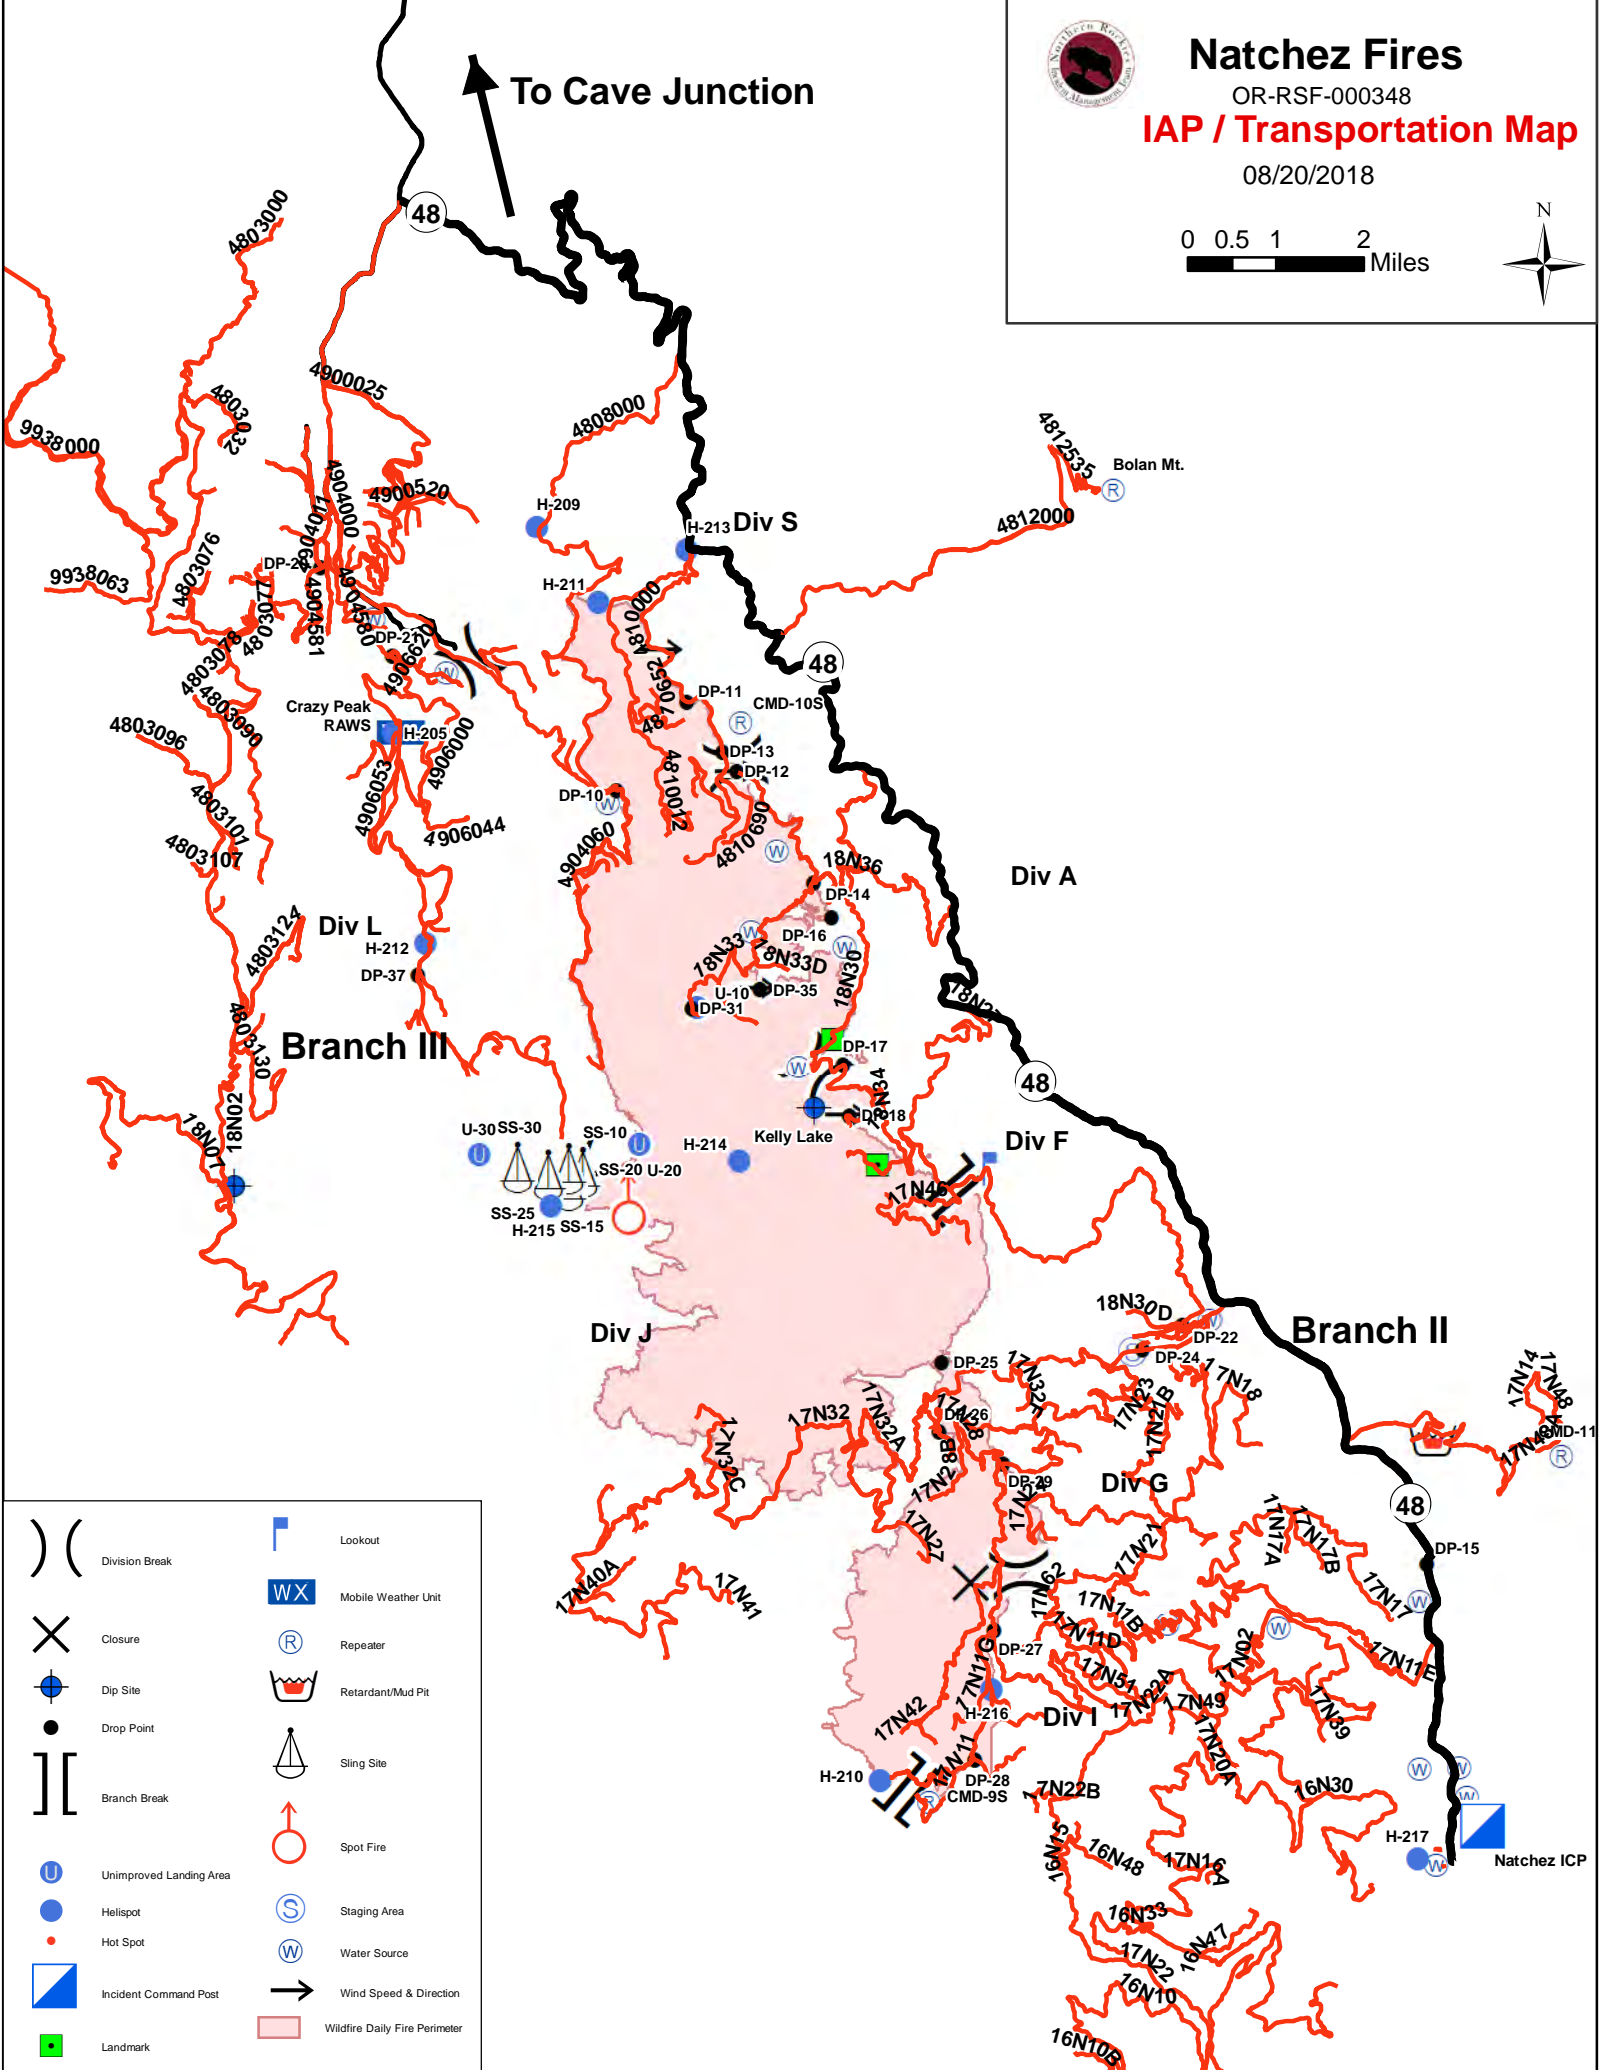

# Natchez Fires

OR-RSF-000348

## IAP / Transportation Map

08/20/2018

To Cave Junction

		Lookout
		Mobile Weather Unit
		Repeater
		Retardant/Mud Pit
		Sling Site
		Spot Fire
		Staging Area
		Water Source
		Wind Speed & Direction
		Wildfire Daily Fire Perimeter