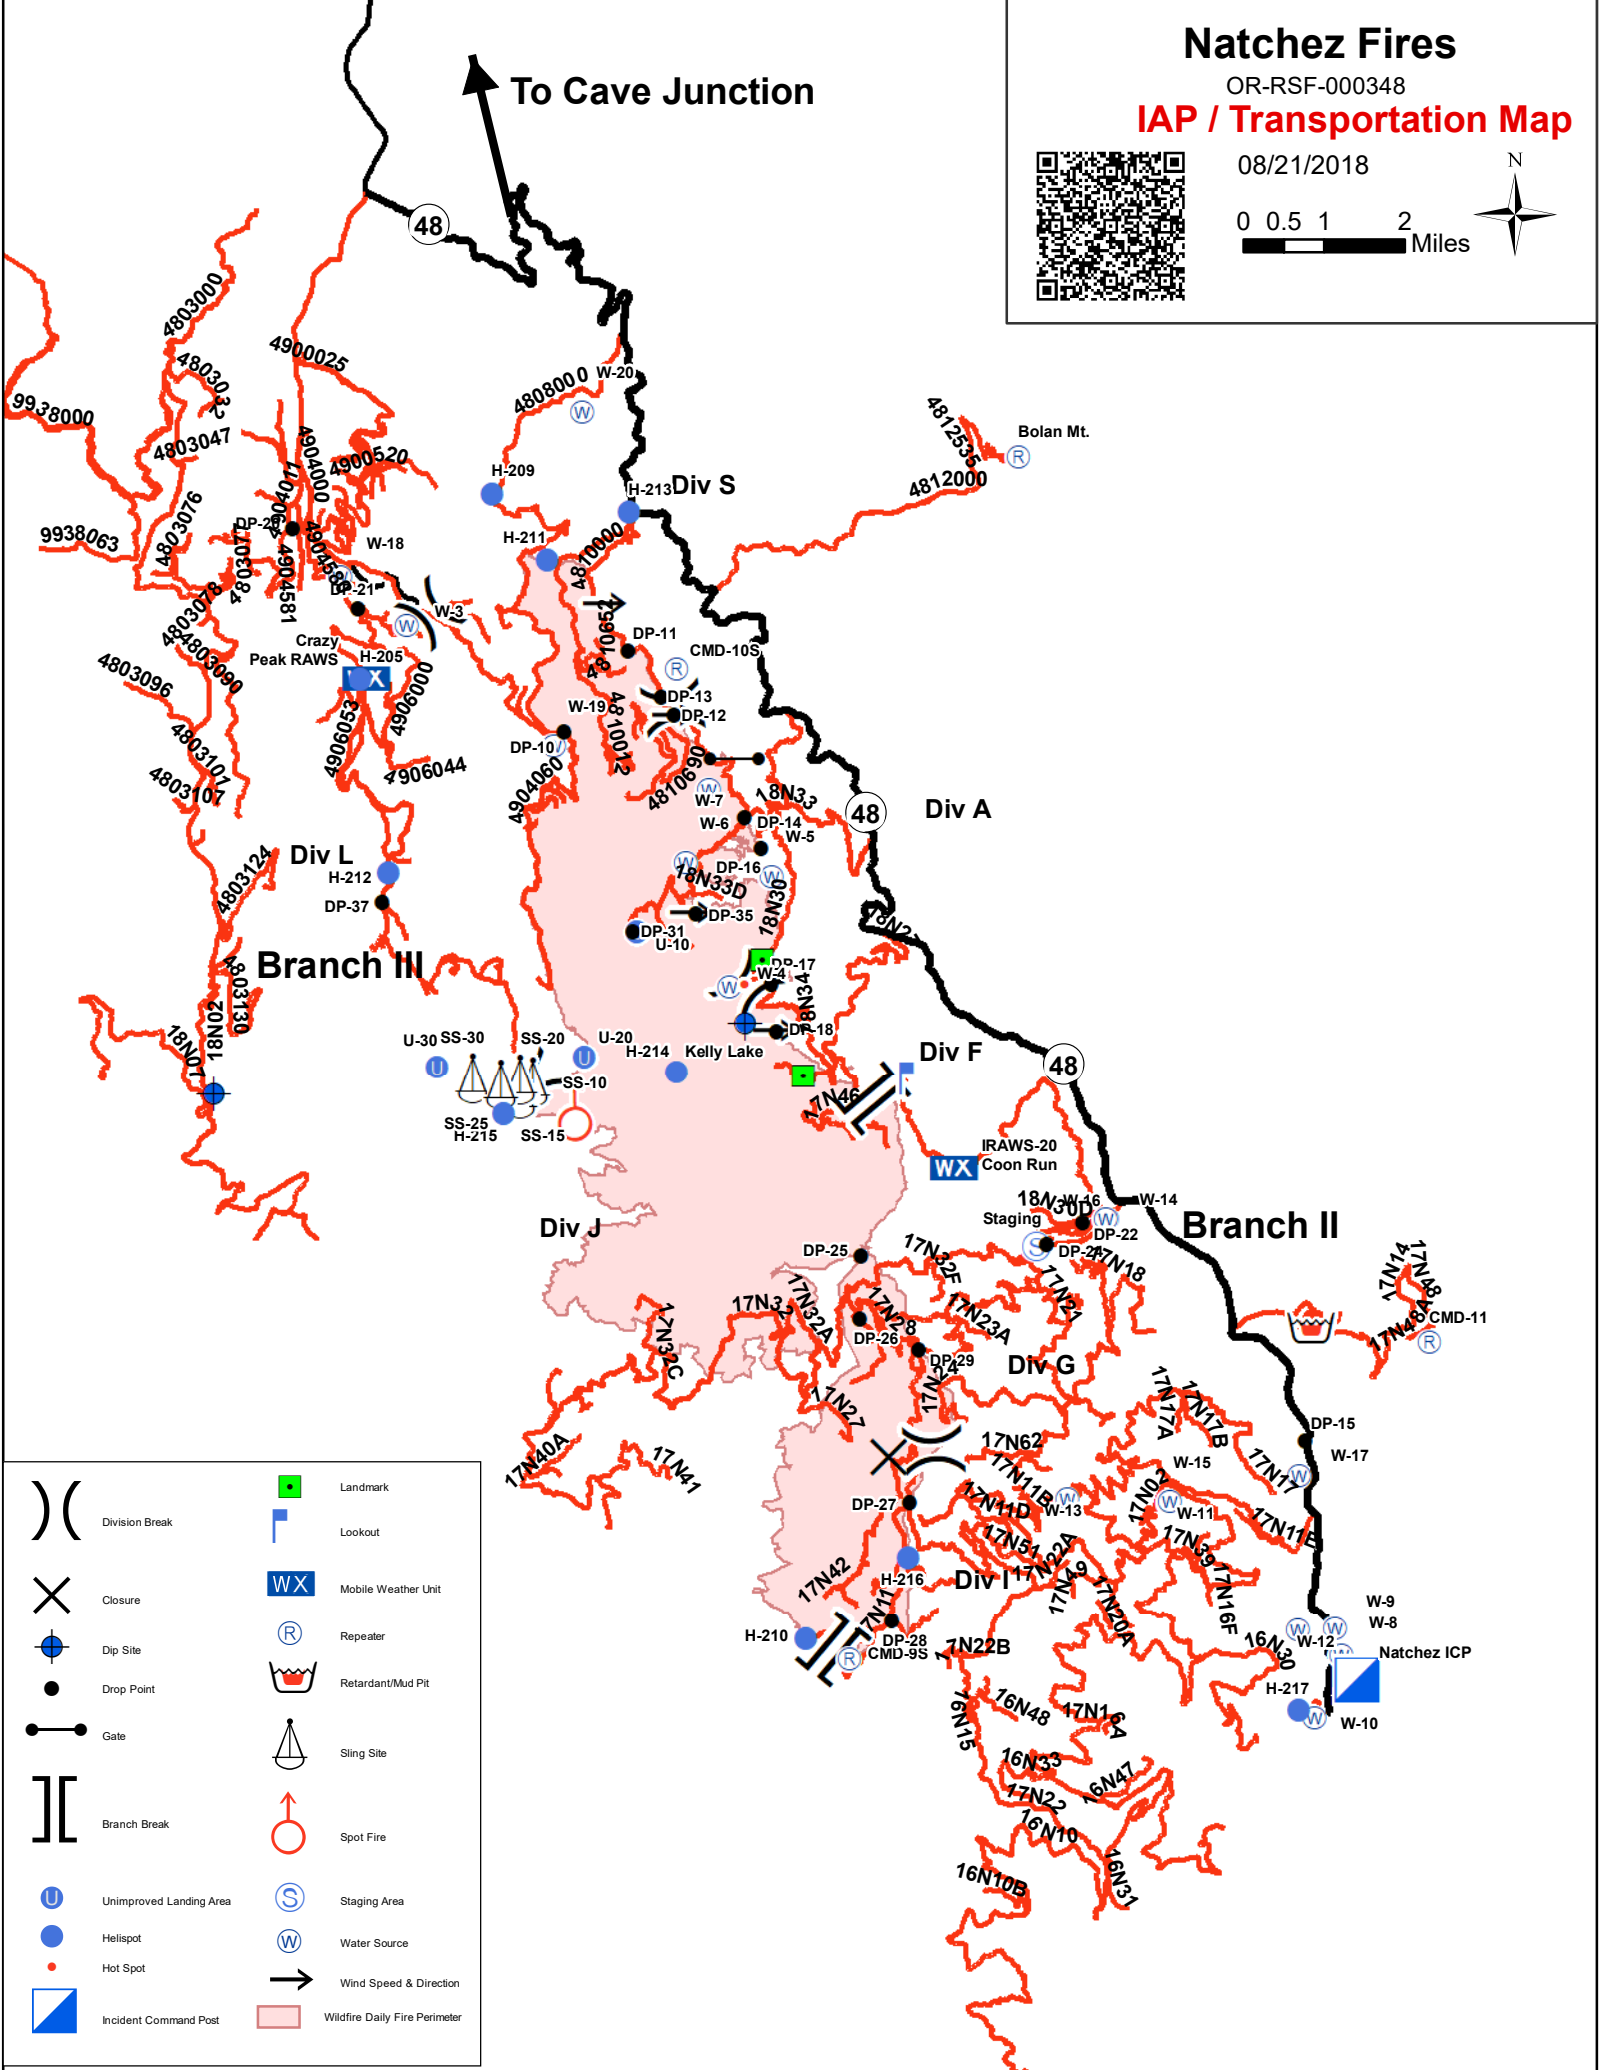

Natchez Fires

OR-RSF-000348

IAP / Transportation Map

08/21/2018

0 0.5 1 2 Miles

To Cave Junction

48

	Division Break		Landmark
	Closure		Lookout
	Dip Site		Mobile Weather Unit
	Drop Point		Repeater
	Gate		Retardant/Mud Pit
	Branch Break		Sling Site
	Unimproved Landing Area		Spot Fire
	Helispot		Staging Area
	Hot Spot		Water Source
	Incident Command Post		Wind Speed & Direction
			Wildfire Daily Fire Perimeter