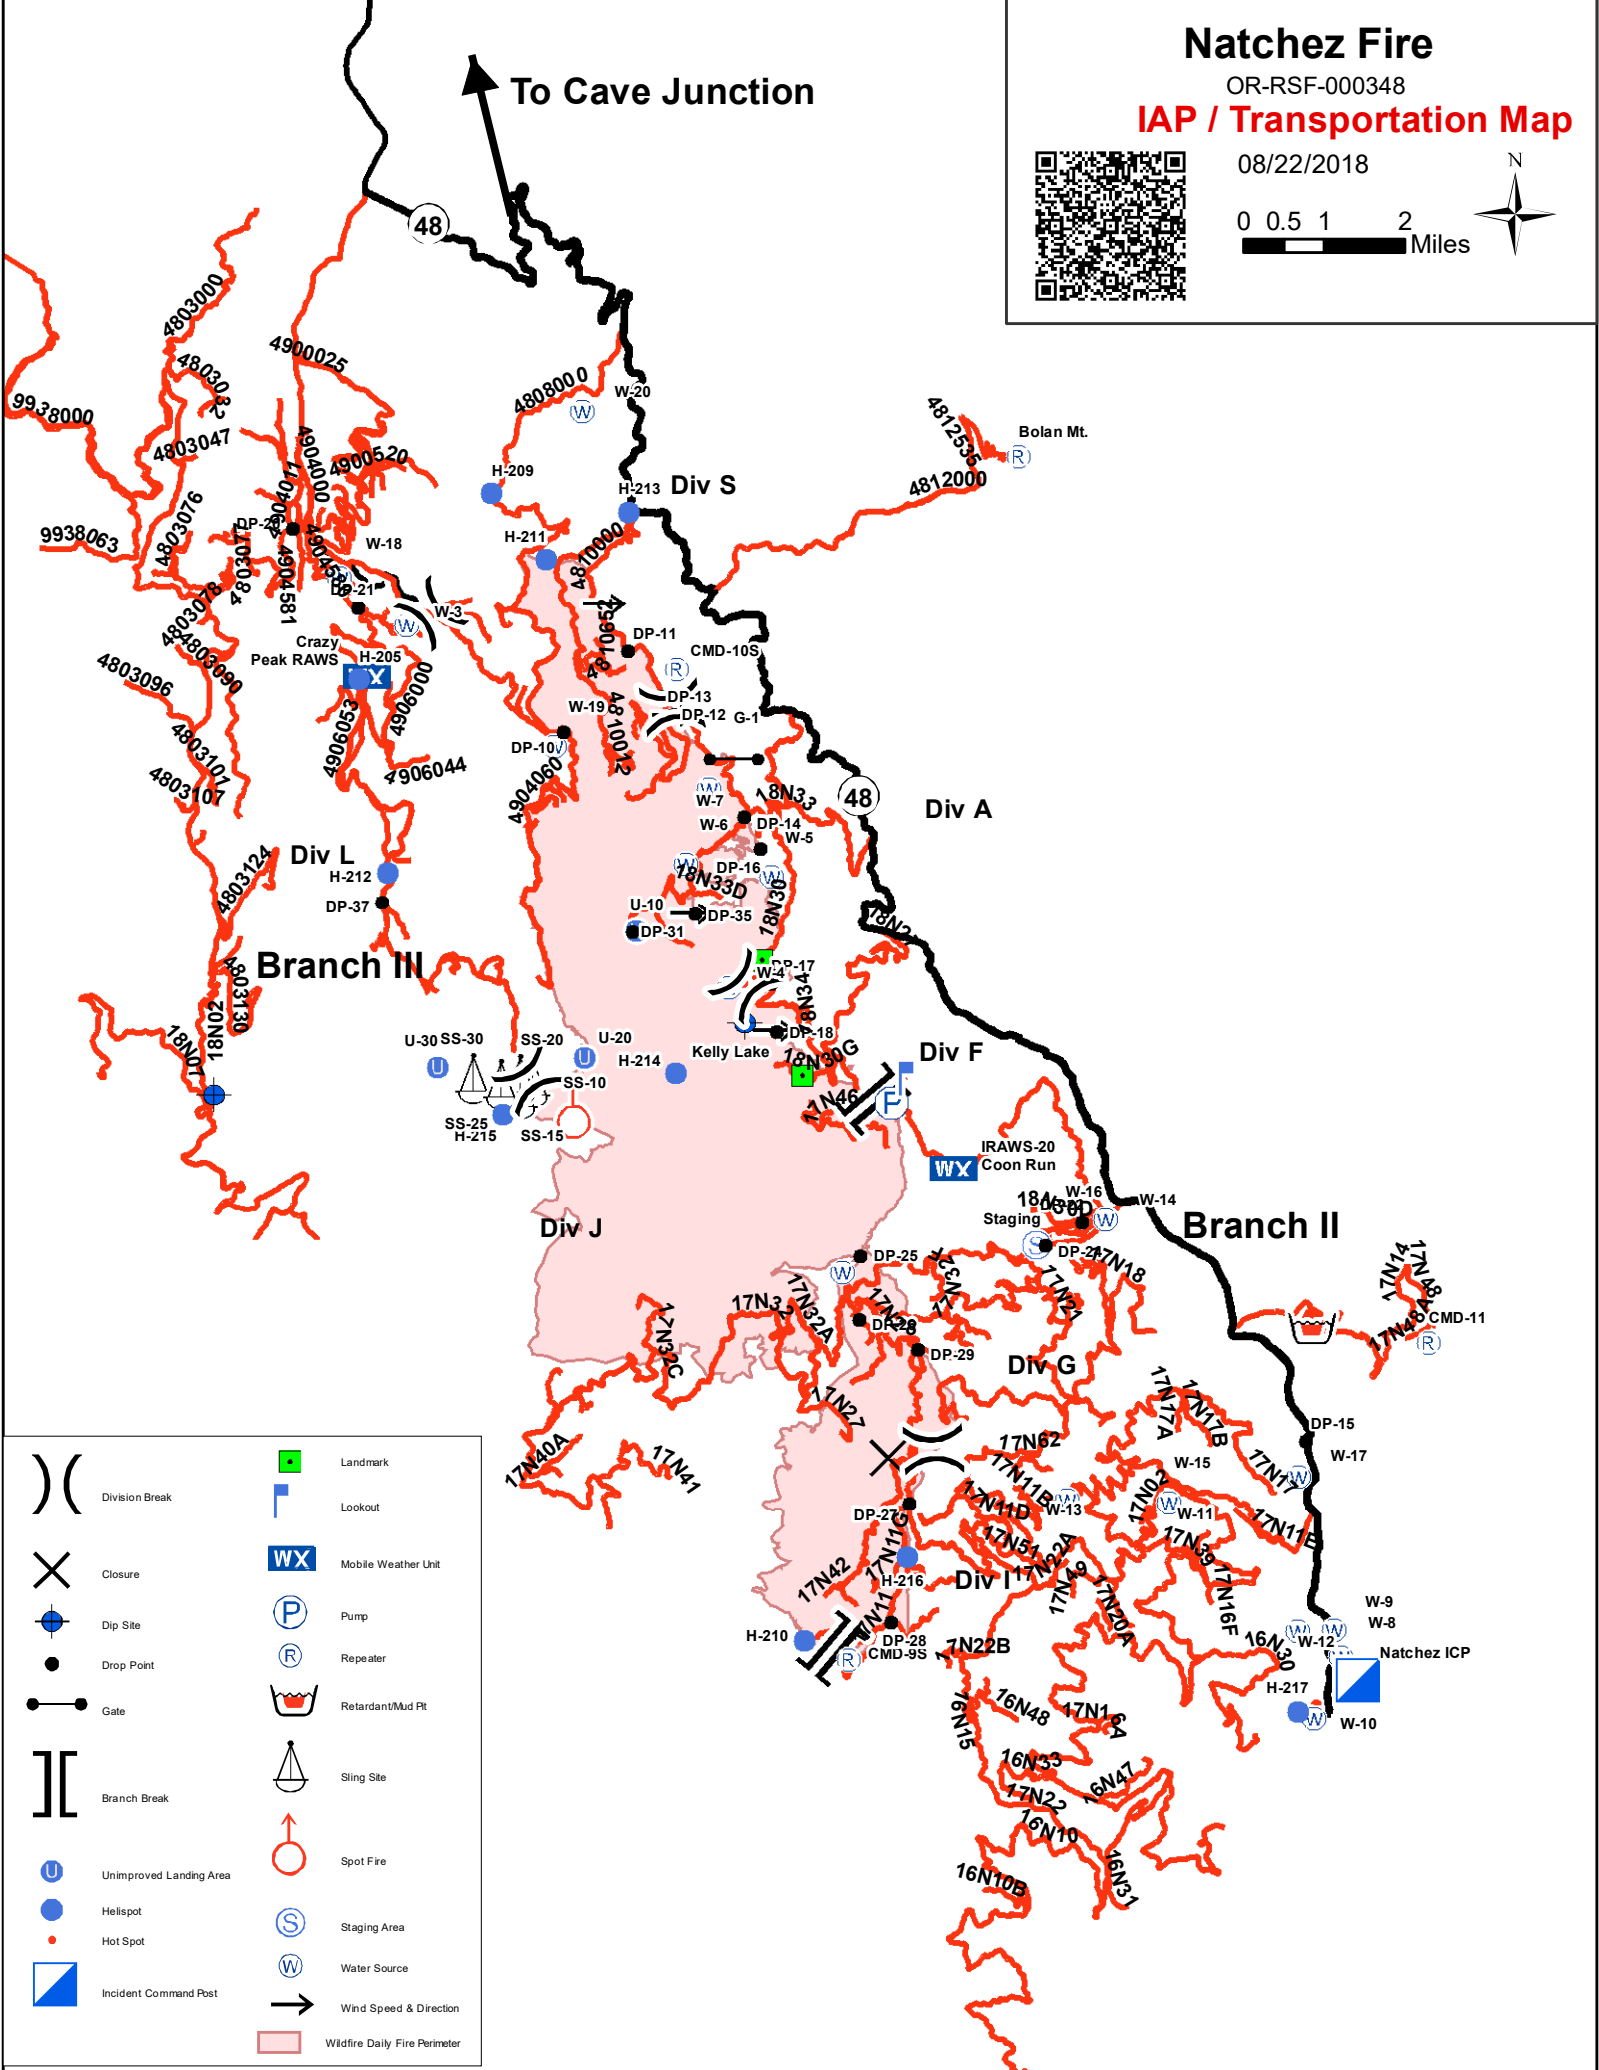

Natchez Fire

OR-RSF-000348

IAP / Transportation Map

08/22/2018

0 0.5 1 2 Miles

To Cave Junction

	Division Break		Landmark
	Closure		Lookout
	Dip Site		Mobile Weather Unit
	Drop Point		Pump
	Gate		Repeater
	Branch Break		Retardant/Mud Pt
	Unimproved Landing Area		Sling Site
	Helispot		Spot Fire
	Hot Spot		Staging Area
	Incident Command Post		Water Source
			Wind Speed & Direction
			Wildfire Daily Fire Perimeter