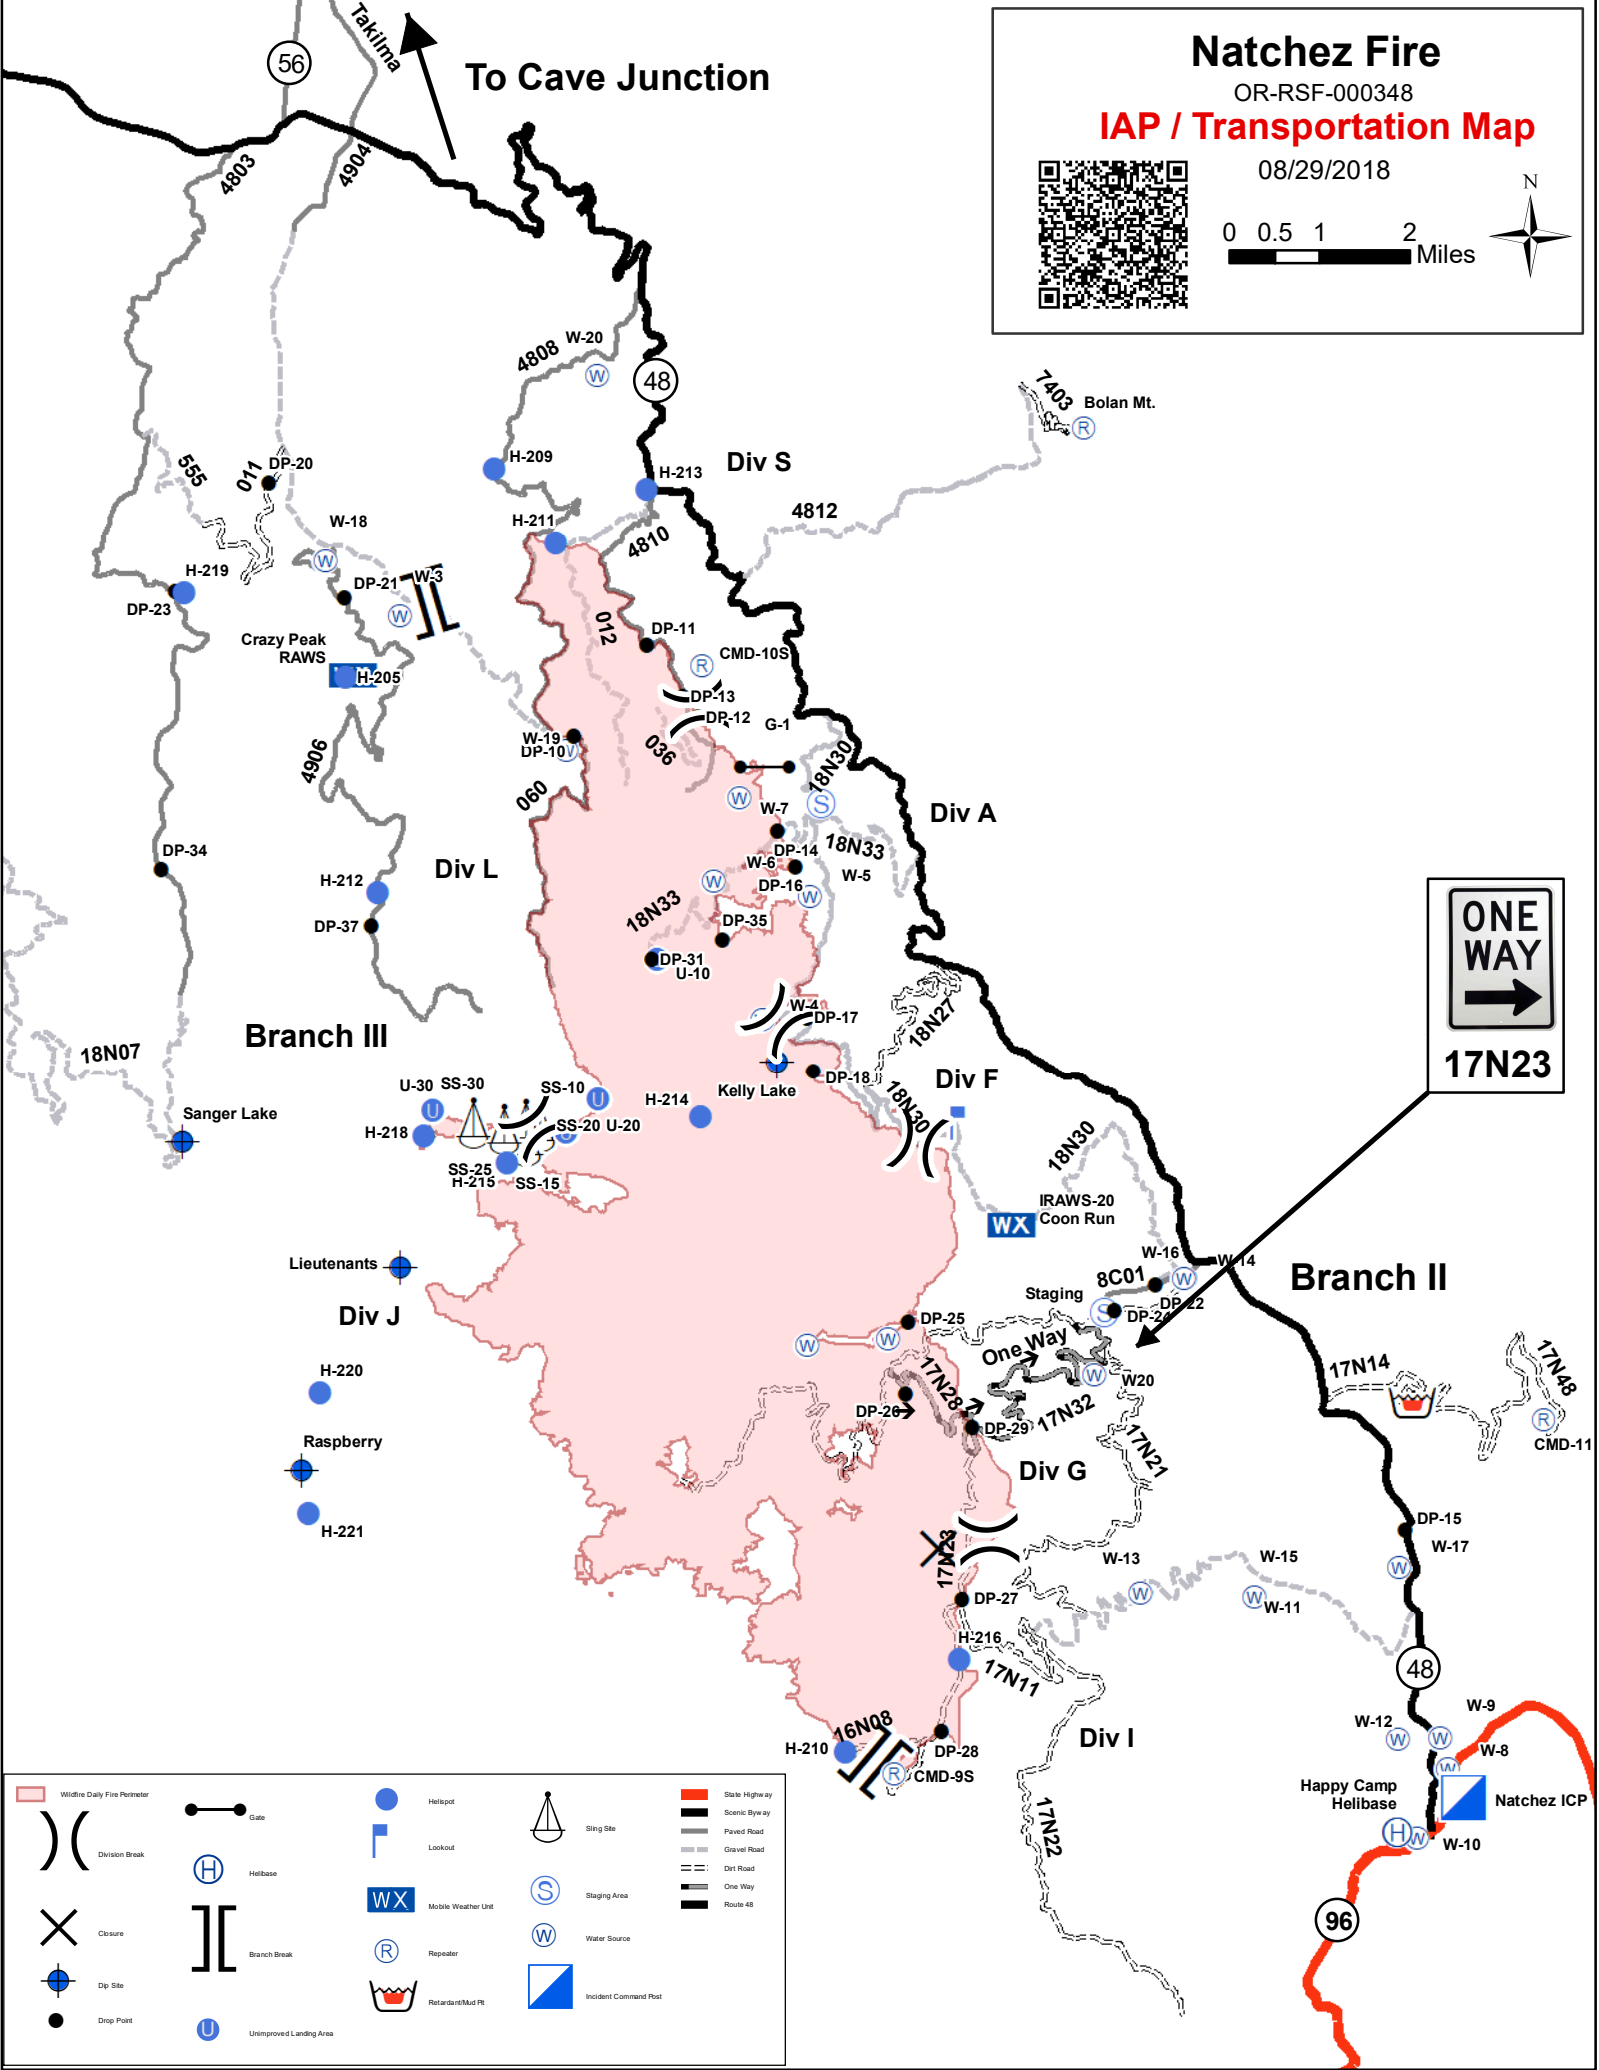

# Natchez Fire

OR-RSF-000348

## IAP / Transportation Map

08/29/2018

0 0.5 1 2 Miles

Wildfire Daily Fire Perimeter	Gate	Helipost	Sling Site	State Highway
Division Break	Helibase	Mobile Weather Unit	Staging Area	Paved Road
Closure	Repeater	Water Source	Incident Command Post	Gravel Road
Drop Point	Unimproved Landing Area	Retardant/Mud Pit		Dirt Road
Unimproved Landing Area				One Way
				Route 48