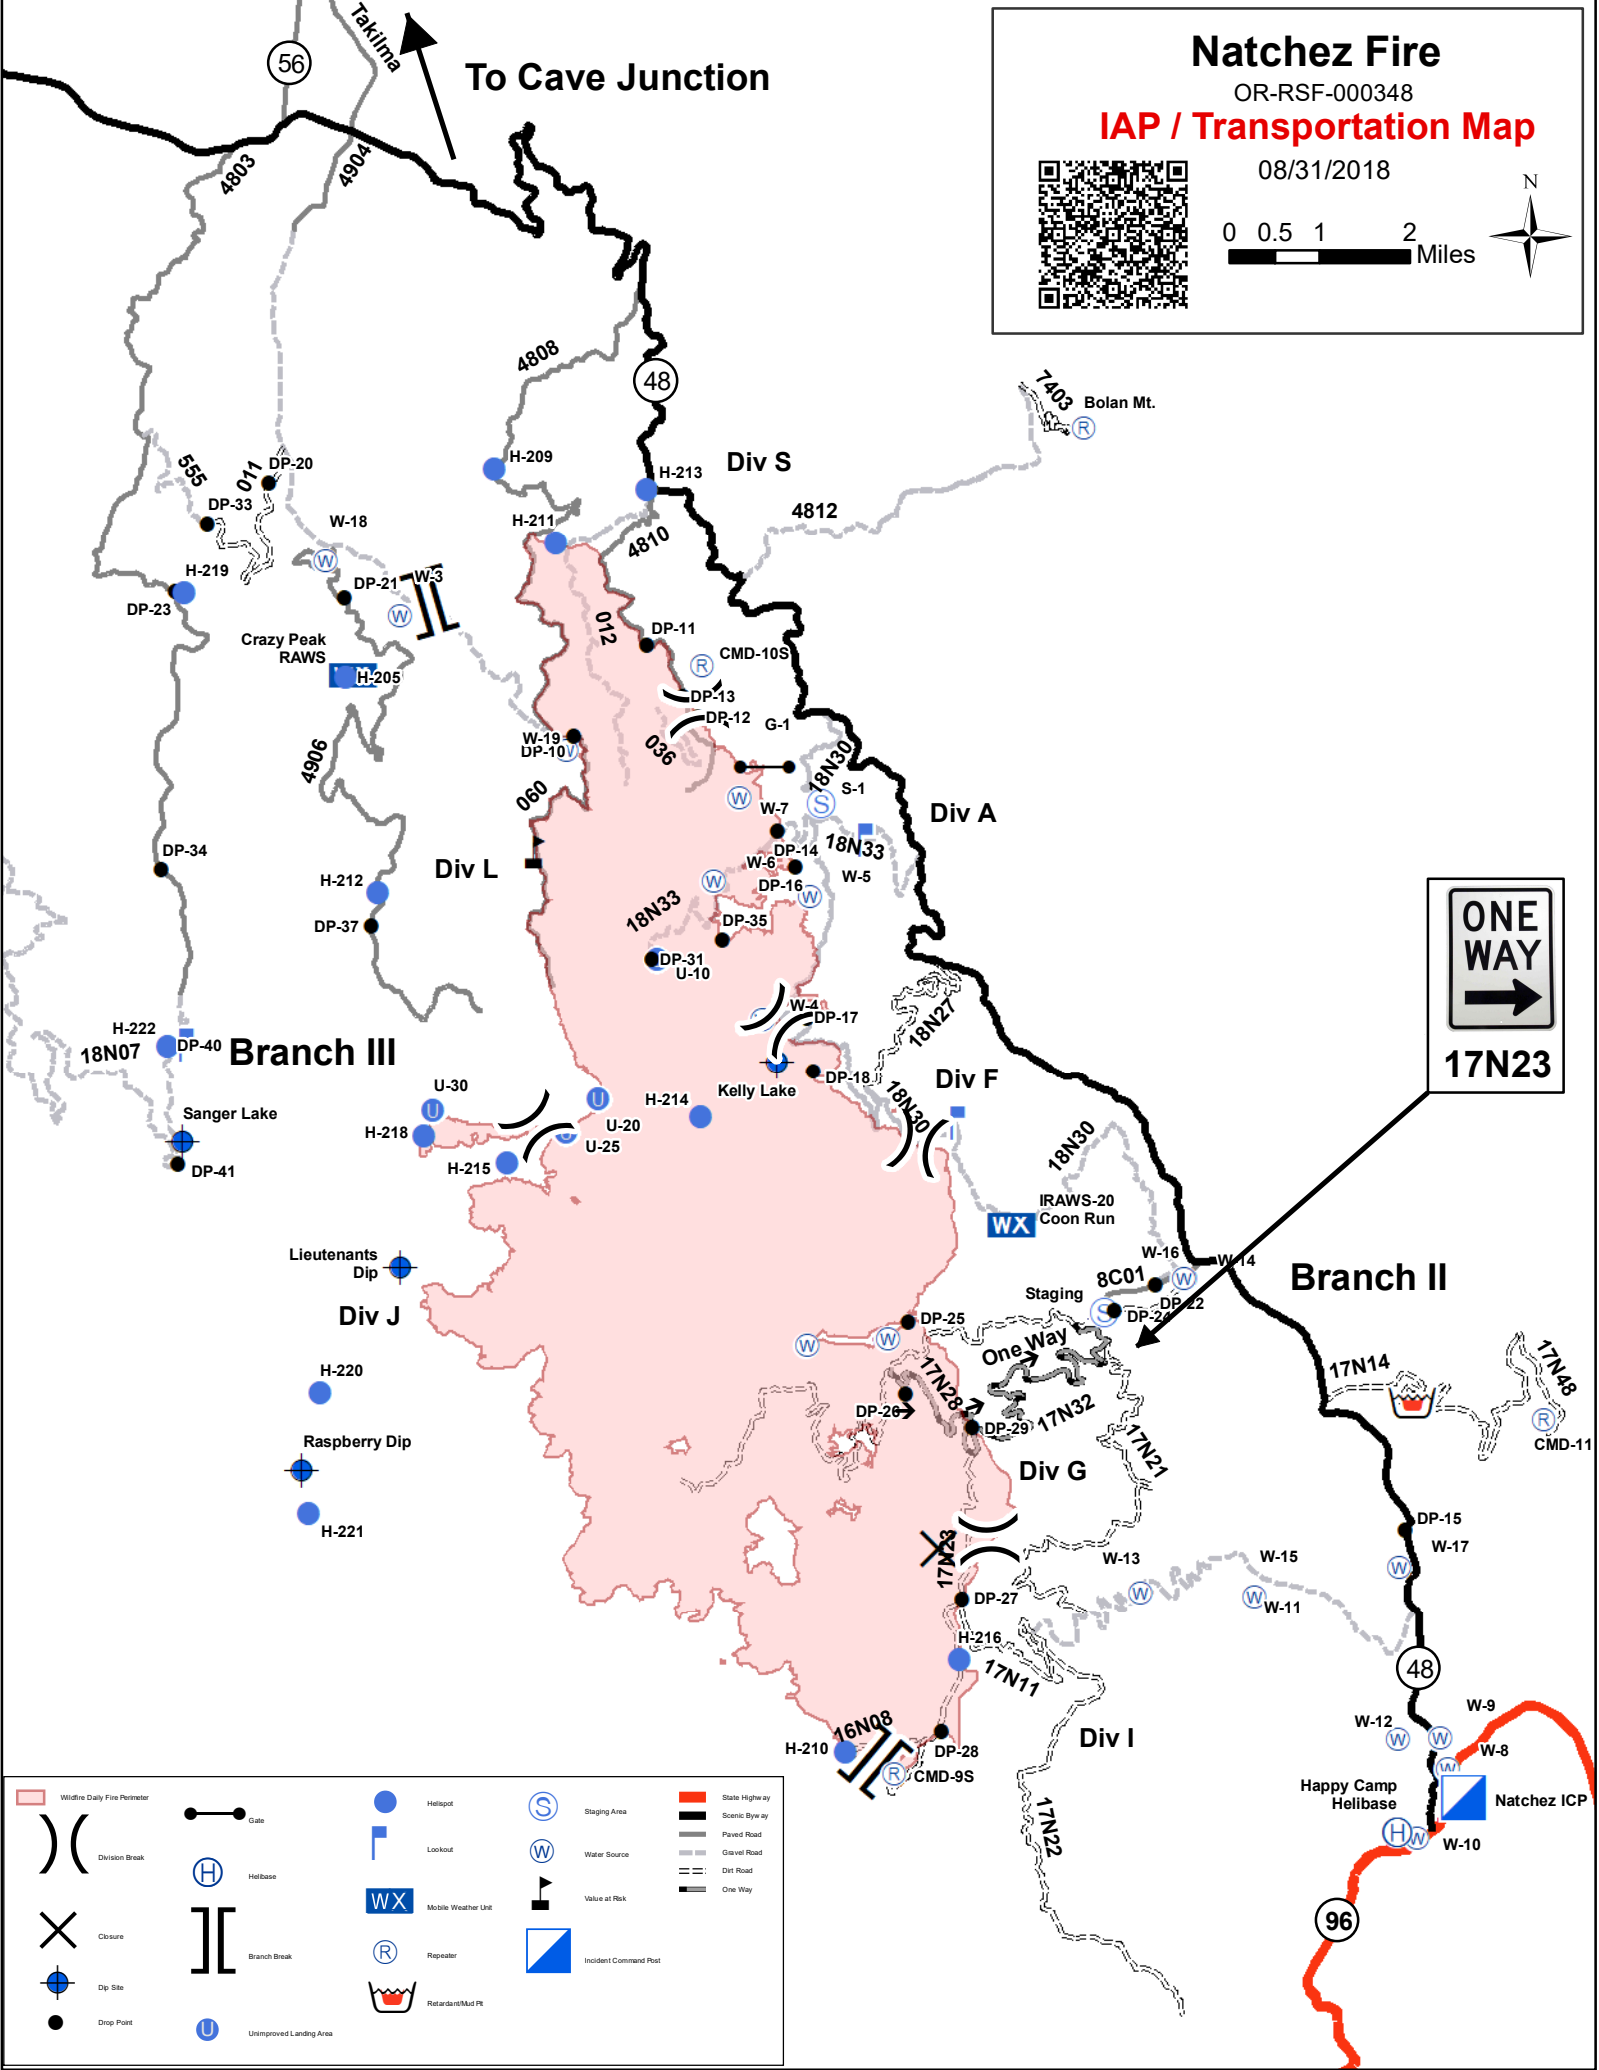

Natchez Fire

OR-RSF-000348

IAP / Transportation Map

08/31/2018

0 0.5 1 2 Miles

	Wildfire Daily Fire Perimeter		Helispot		State Highway
	Division Break		Lockout		Scenic Byway
	Helibase		Mobile Weather Unit		Paved Road
	Closure		Repeater		Gravel Road
	Dip Site		Unimproved Landing Area		Dirt Road
	Drop Point		Retardant/Mud Pit		One Way
	Gate		Staging Area		Incident Command Post
	Branch Break		Water Source		
	Value at Risk				